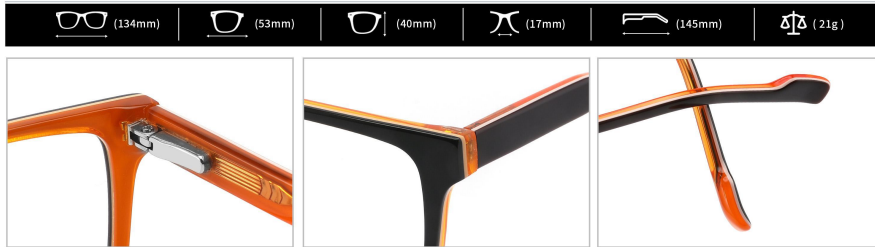

COLOR DISPLAY