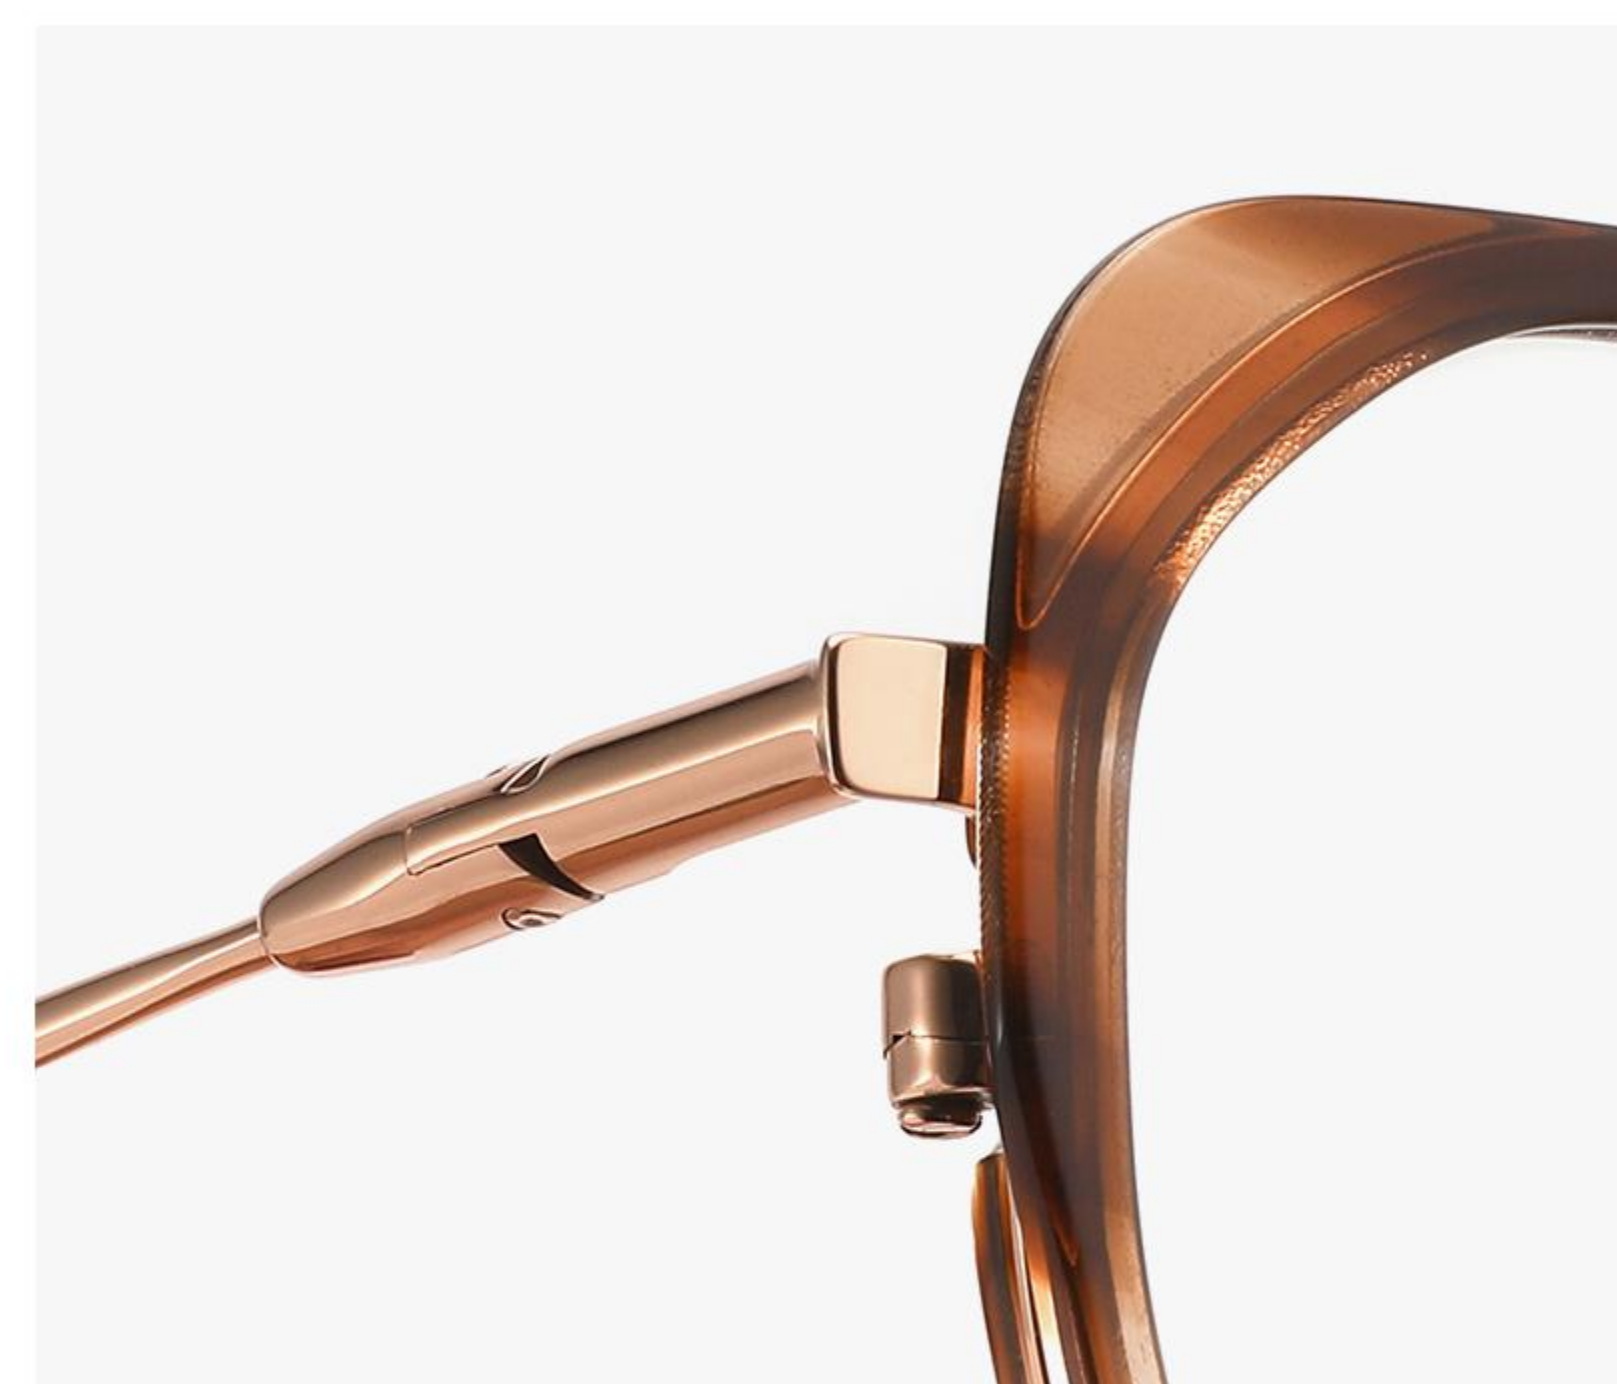

MATERIAL:β-TITANIUM  
IP+ACETATE

MODEL BS6096  
SIZE 52-19-145

SIZE:

137mm

52mm

47mm

19mm

145mm

C60 哑深墨绿/亮黑/浅绿  
DUMB DEEP DARK GREEN/BRIGHT  
BLACK/LIGHT GREEN

C65 亮银/浅粉/亮黑  
BRIGHT SILVER/LIGHT PINK  
/BRIGHT BLACK

MATERIAL:β-TITANIUM  
IP+ACETATE

MODEL BS6097  
SIZE 49-19-145

SIZE:

130mm

49mm

46mm

C35 玫瑰金/玳瑁/透明  
ROSE GOLD/TORTOISESHELL  
/TRANSPARENT

C5 亮银/透明  
BRIGHT SILVER/TRANSPARENT

MATERIAL:β-TITANIUM  
IP+ACETATE

MODEL BS6098  
SIZE 52-18-145

SIZE:

137mm

52mm

46mm