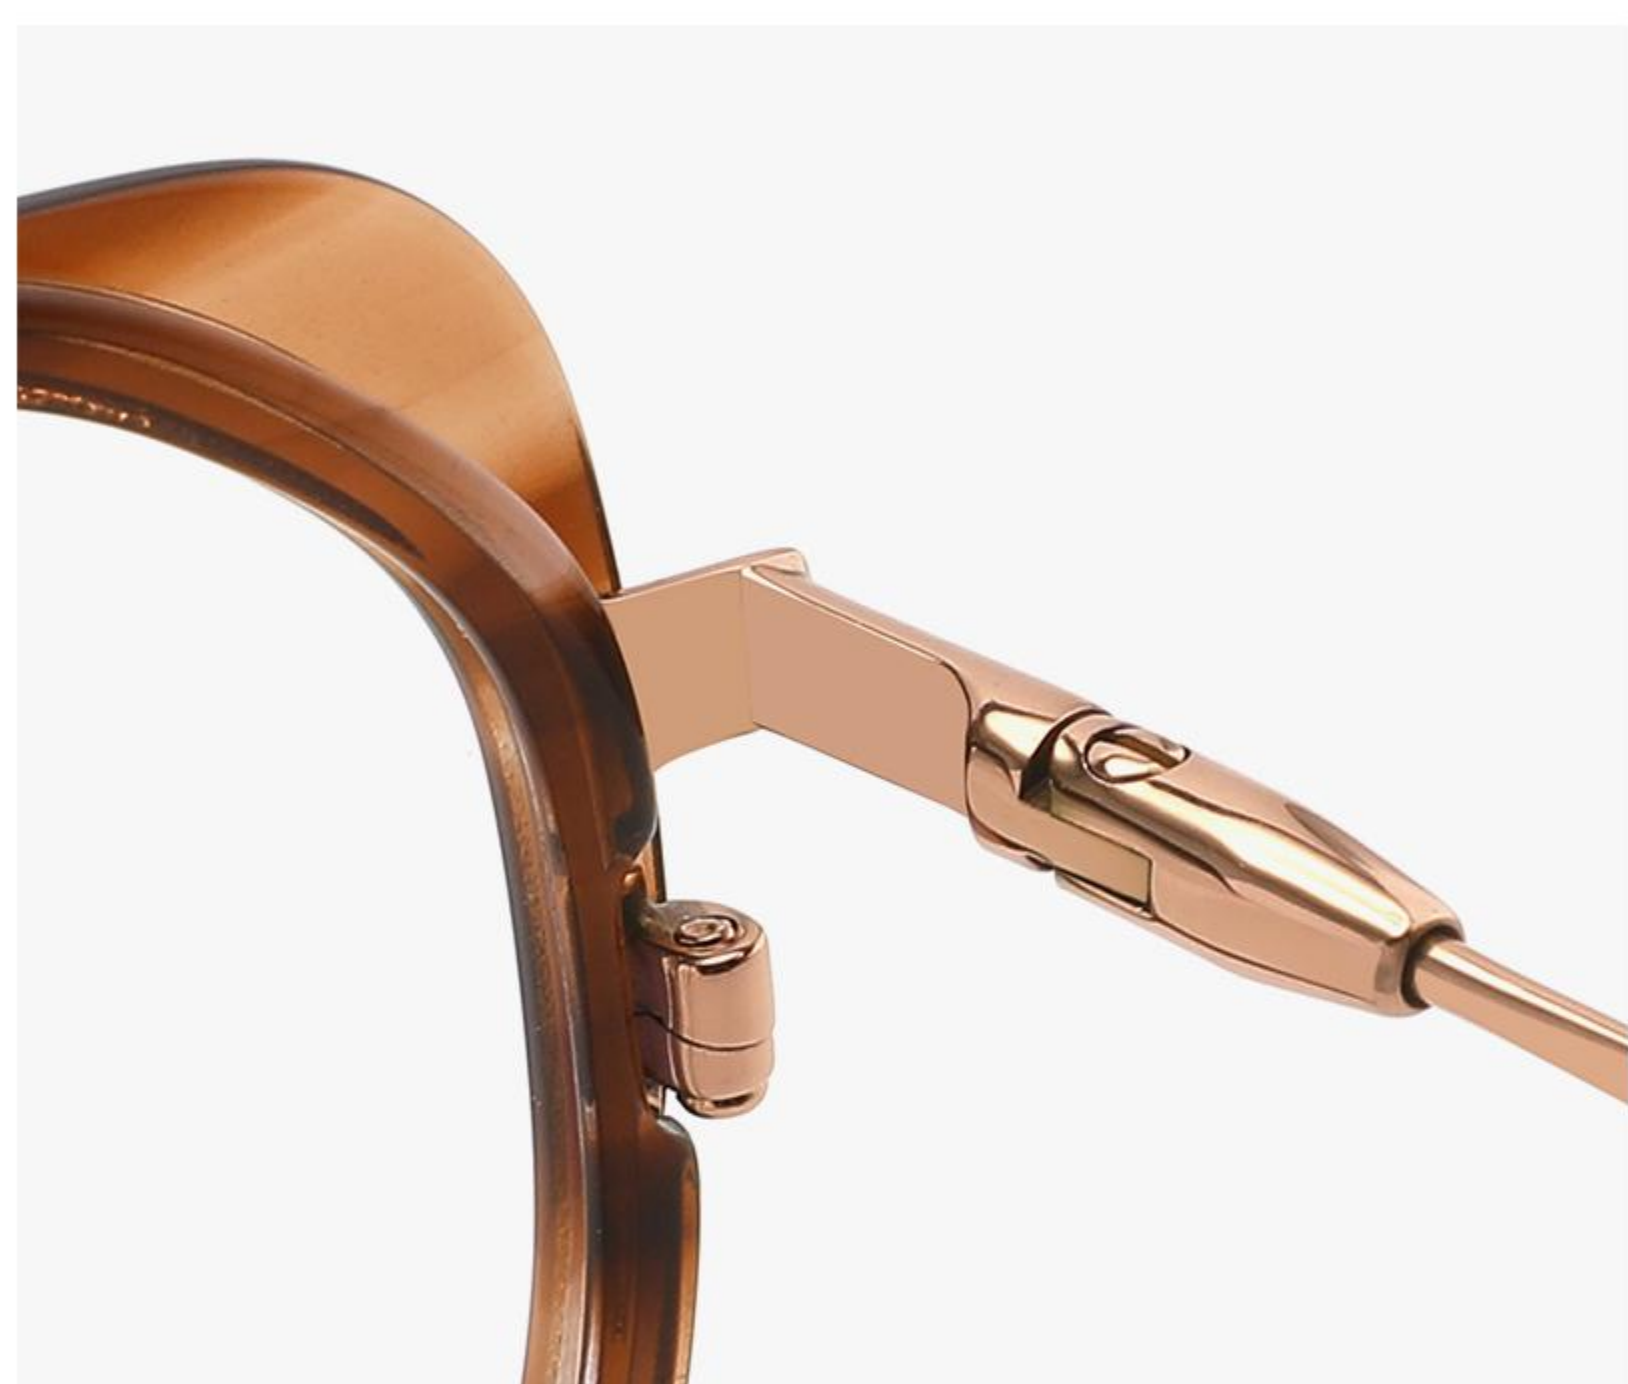

MATERIAL:β-TITANIUM  
IP+ACETATE

MODEL BS6096  
SIZE 52-19-145

SIZE:

137mm

52mm

47mm

19mm

145mm

C60 哑深墨绿/亮黑/浅绿  
DUMB DEEP DARK GREEN/BRIGHT  
BLACK/LIGHT GREEN

C65 亮银/浅粉/亮黑  
BRIGHT SILVER/LIGHT PINK  
/BRIGHT BLACK

MATERIAL:β-TITANIUM  
IP+ACETATE

MODEL BS6097  
SIZE 49-19-145

SIZE:

130mm

49mm

46mm

C35 玫瑰金/玳瑁/透明  
ROSE GOLD/TORTOISESHELL  
/TRANSPARENT

C5 亮银/透明  
BRIGHT SILVER/TRANSPARENT

MATERIAL:β-TITANIUM  
IP+ACETATE

MODEL BS6098  
SIZE 52-18-145

SIZE:

137mm

52mm

46mm