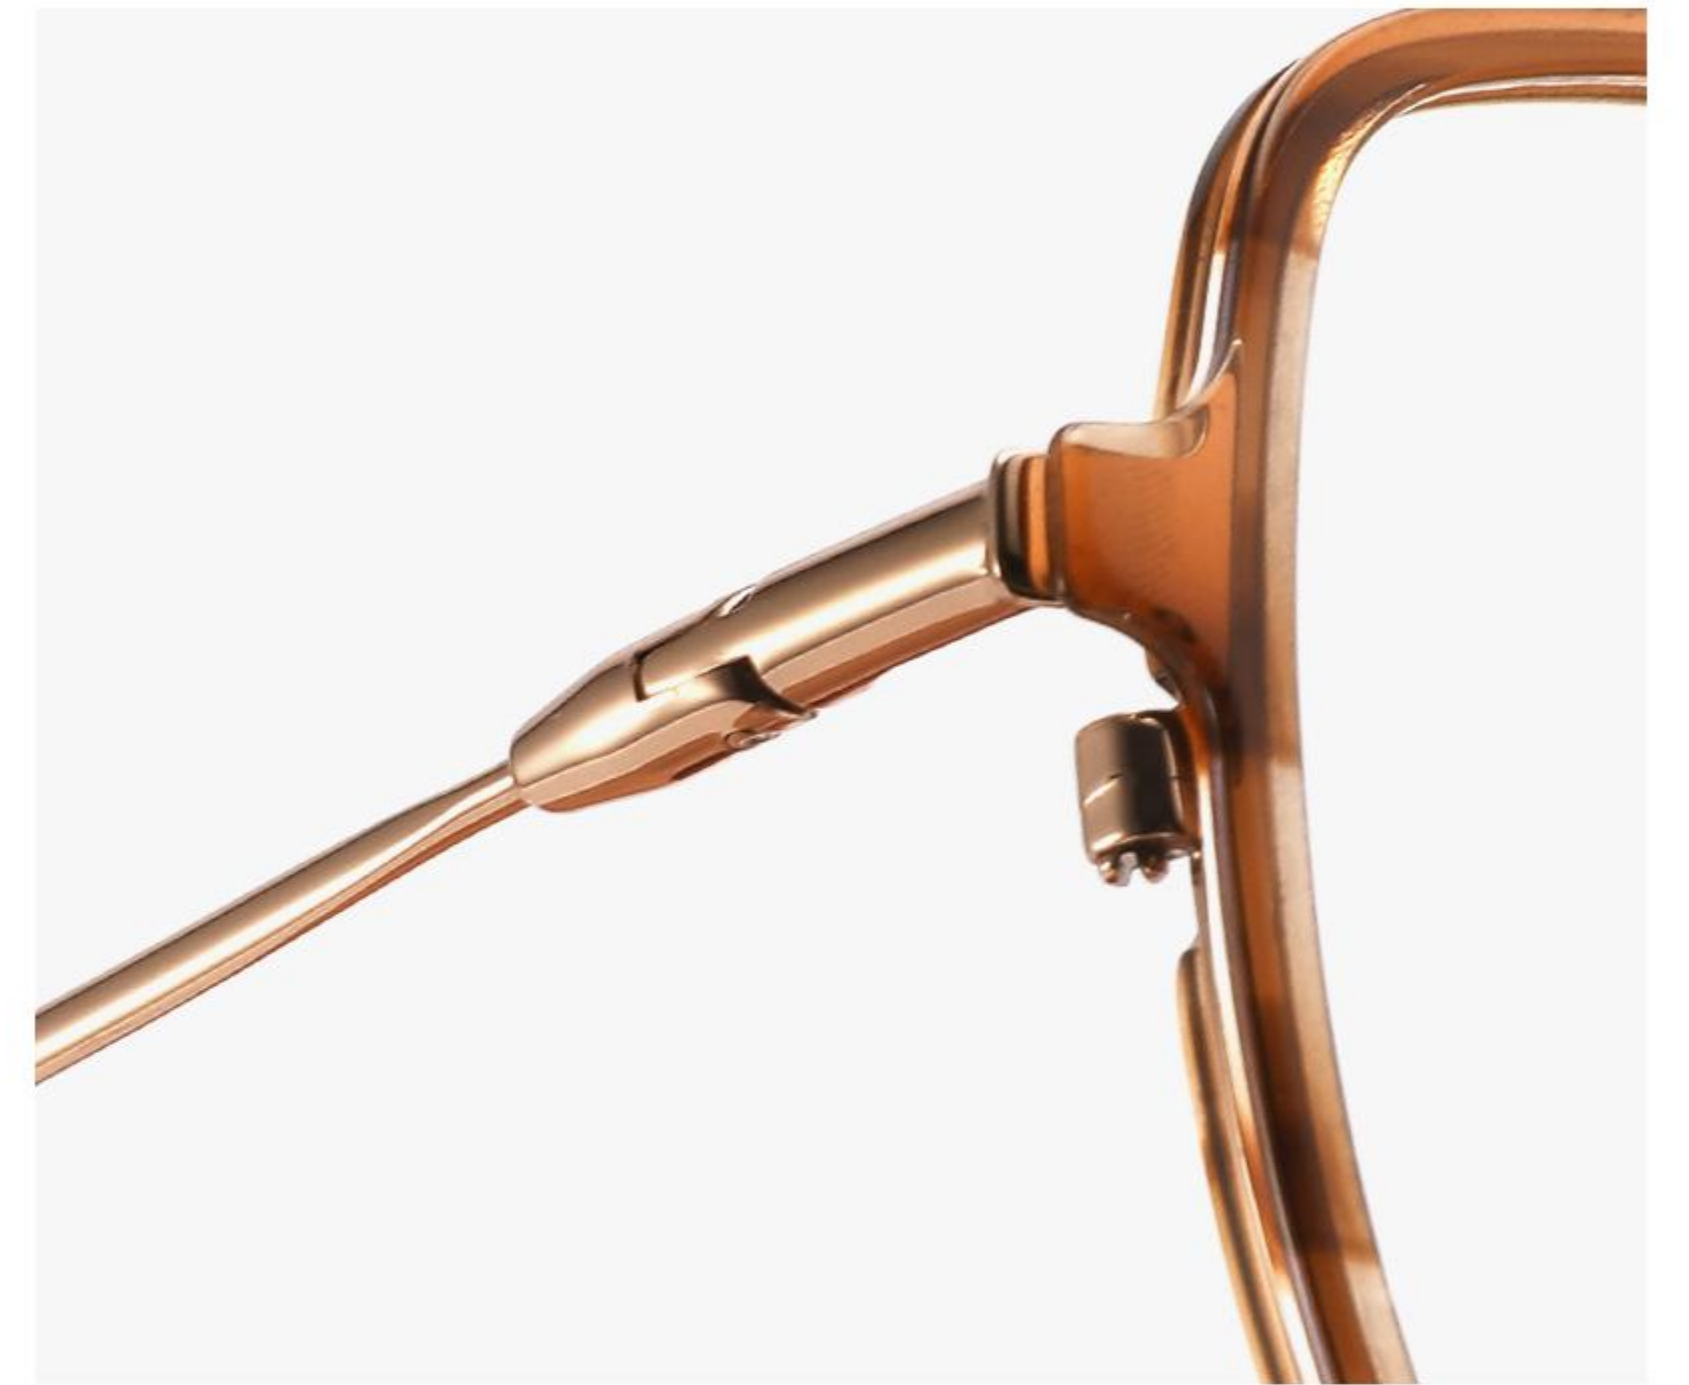

MATERIAL:β-TITANIUM  
IP+ACETATE

MODEL BS6109  
SIZE 52-19-145

SIZE:

138mm

52mm

46.5mm

19mm

145mm

C7 玫瑰金/玳瑁/浅棕  
ROSE GOLD/TORTOISESHELL  
/LIGHT BROWN

C5 亮银/透明  
BRIGHT SILVER/TRANSPARENT

MATERIAL:β-TITANIUM  
IP+ACETATE

MODEL BS6110  
SIZE 54-19-145

SIZE:

140mm

54mm

45.5mm