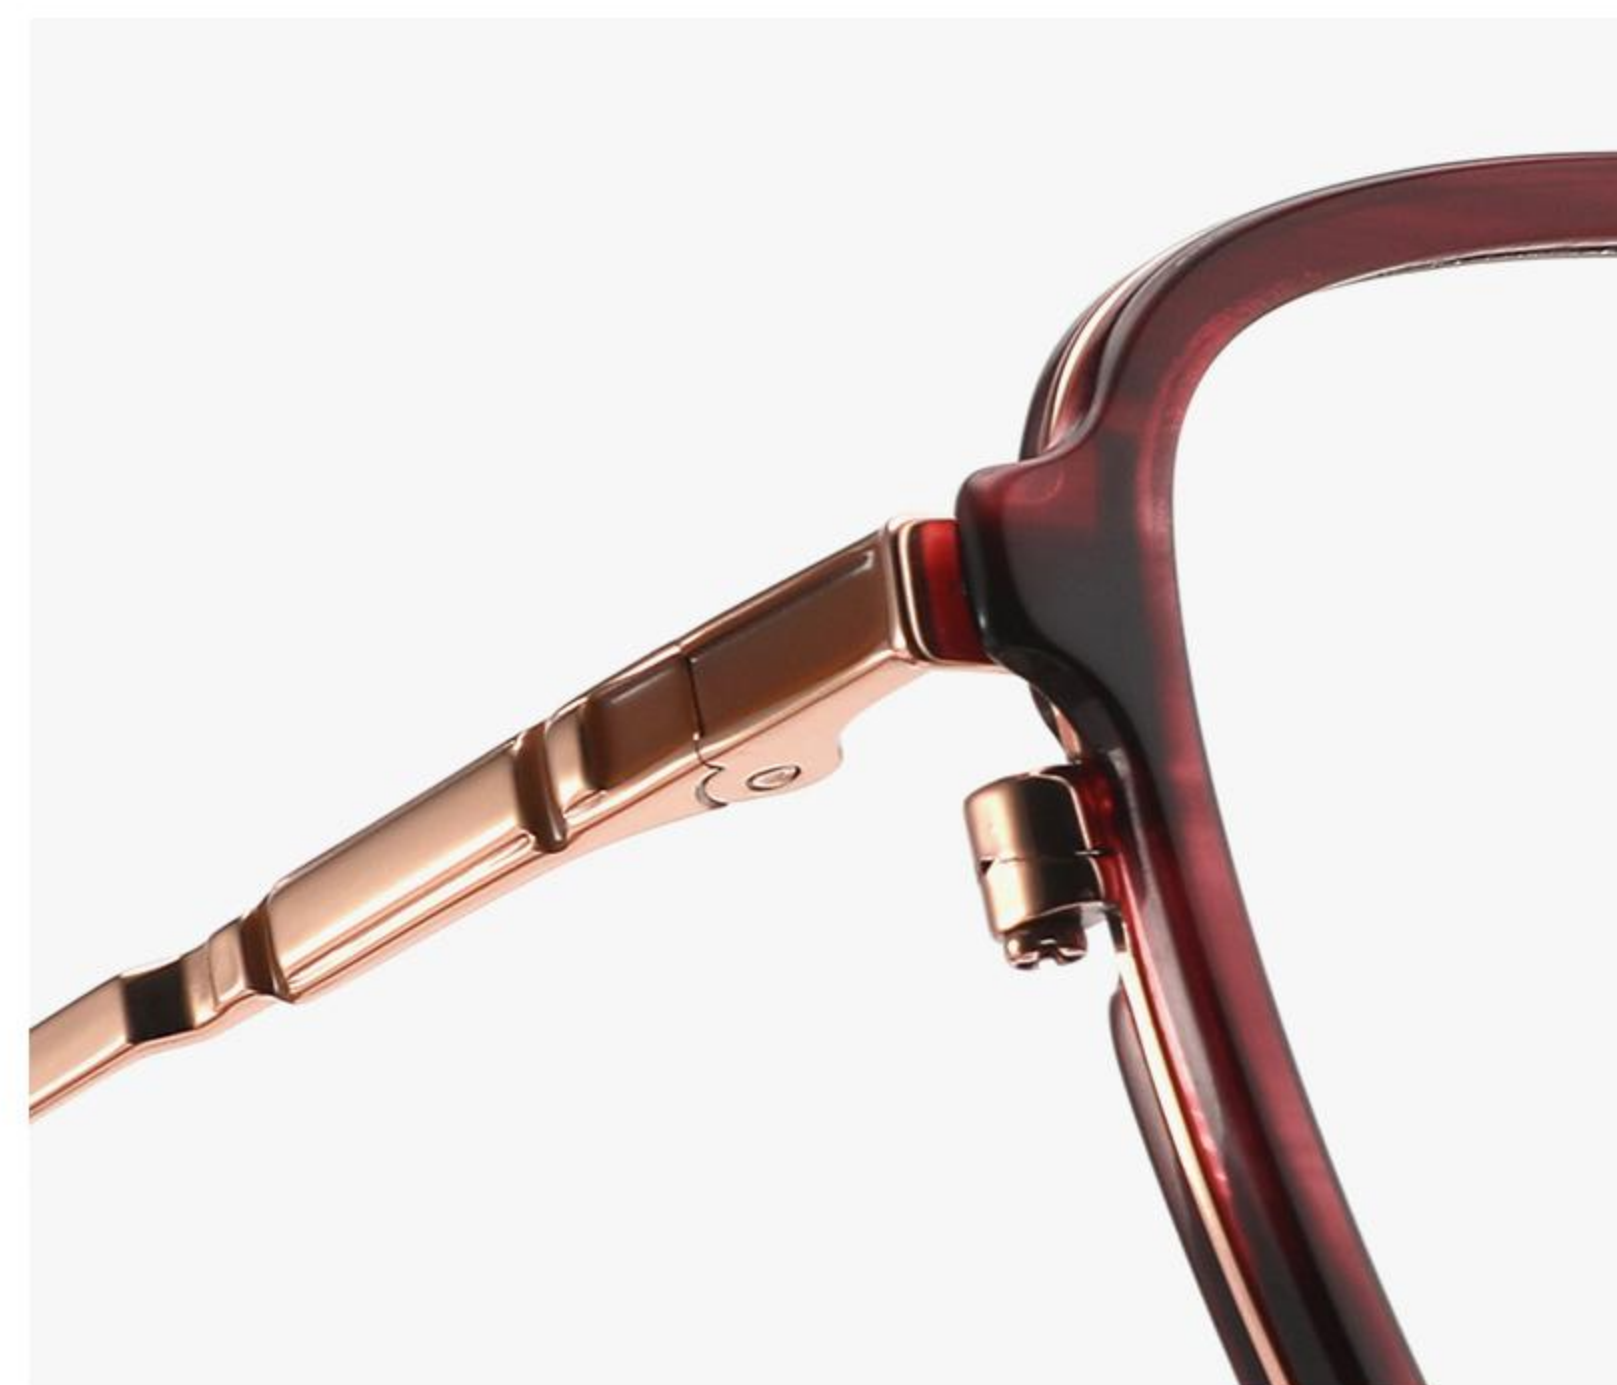

MATERIAL:β-TITANIUM
IP+ACETATE

MODEL BS6107
SIZE 53-18-145

SIZE:

135mm

53mm

40mm

18mm

145mm

9G