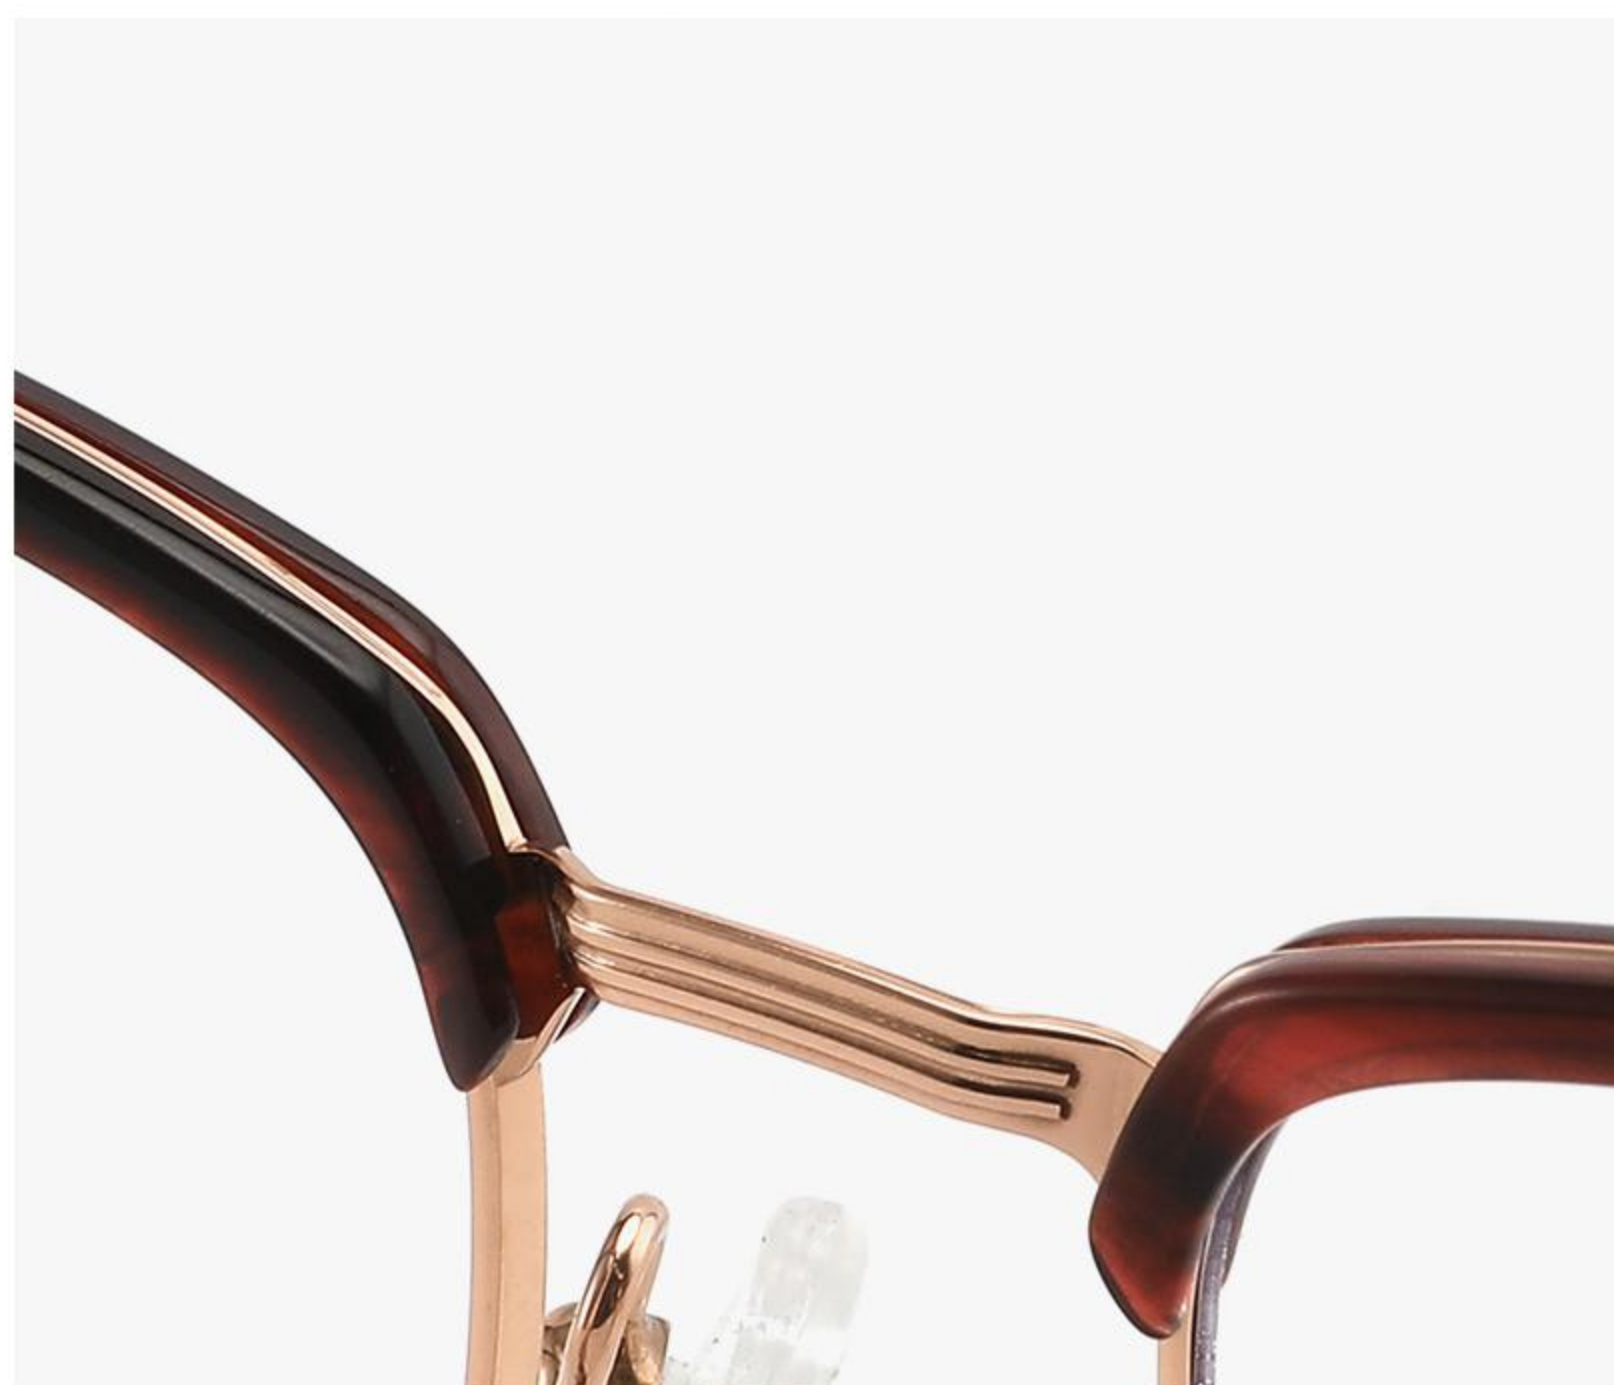

17mm

145mm

9G

C1 哑黑/亮黑  
DUMB BLACK/BRIGHT BLACK

C2 玫瑰金/条纹红棕/浅棕  
ROSE GOLD/STRIPE RED BROWN  
/LIGHT BROWN

C4 亮银/亮黑  
BRIGHT SILVER/BRIGHT BLACK

C6 亮浅枪/条纹灰/浅灰  
BRIGHT LIGHT GUN/STRIPE GREY  
/LIGHT GREY

C7 玫瑰金/玳瑁/浅棕  
ROSE GOLD/TORTOISESHELL  
/LIGHT BROWN

C5 亮银/透明  
BRIGHT SILVER/TRANSPARENT

MATERIAL:β-TITANIUM  
IP+ACETATE

MODEL BS6112  
SIZE 52-17-145

SIZE:

138mm

52mm

43mm

17mm