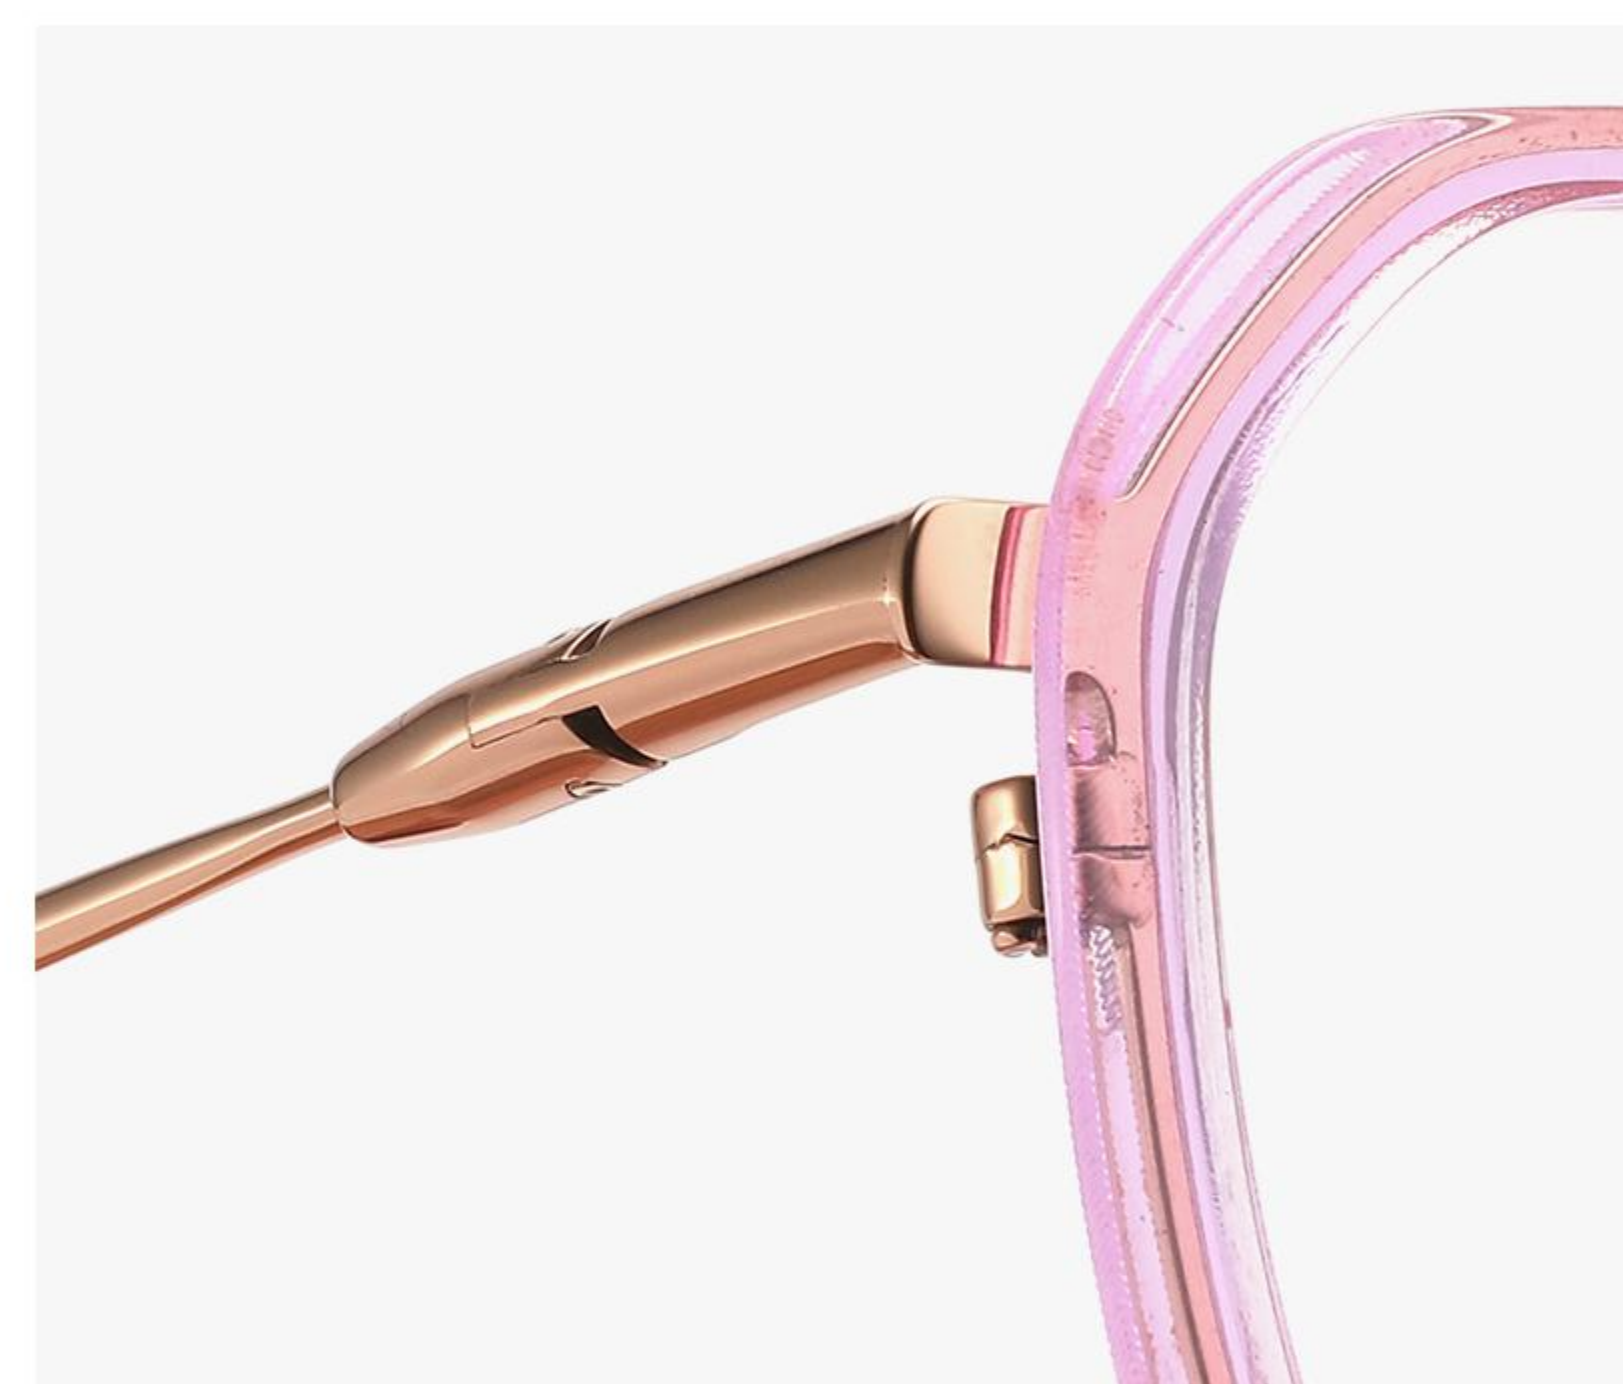

MATERIAL:β-TITANIUM  
IP+ACETATE

MODEL BS6109  
SIZE 52-19-145

SIZE:

138mm

52mm

46.5mm

19mm

145mm