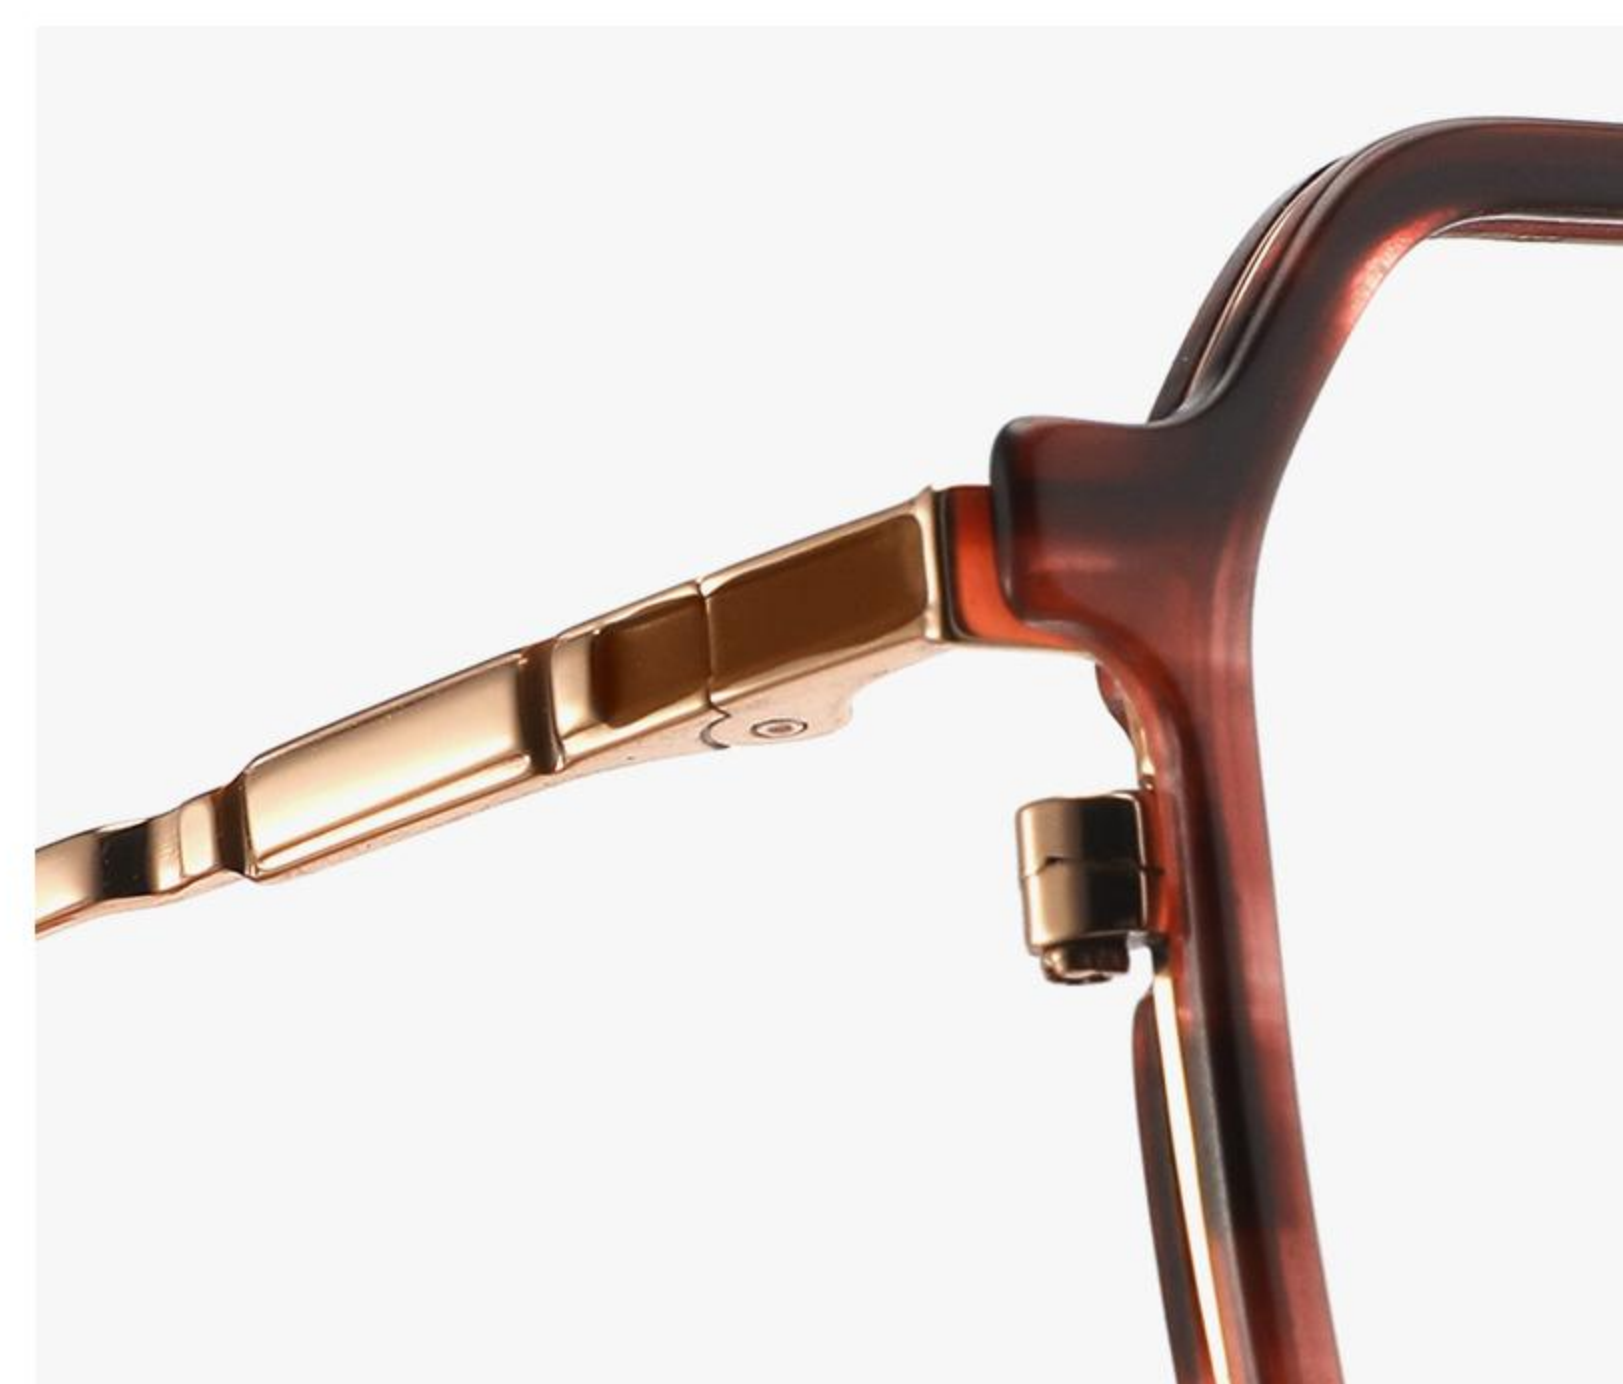

MODEL BS6104  
SIZE 53-18-145

SIZE:

139mm

53mm

39mm

18mm

145mm

9.5G

C5 亮银/透明  
BRIGHT SILVER/TRANSPARENT

MATERIAL:β-TITANIUM  
IP+ACETATE

MODEL BS6105  
SIZE 54-18-145

SIZE:

141mm

54mm

41mm

18mm