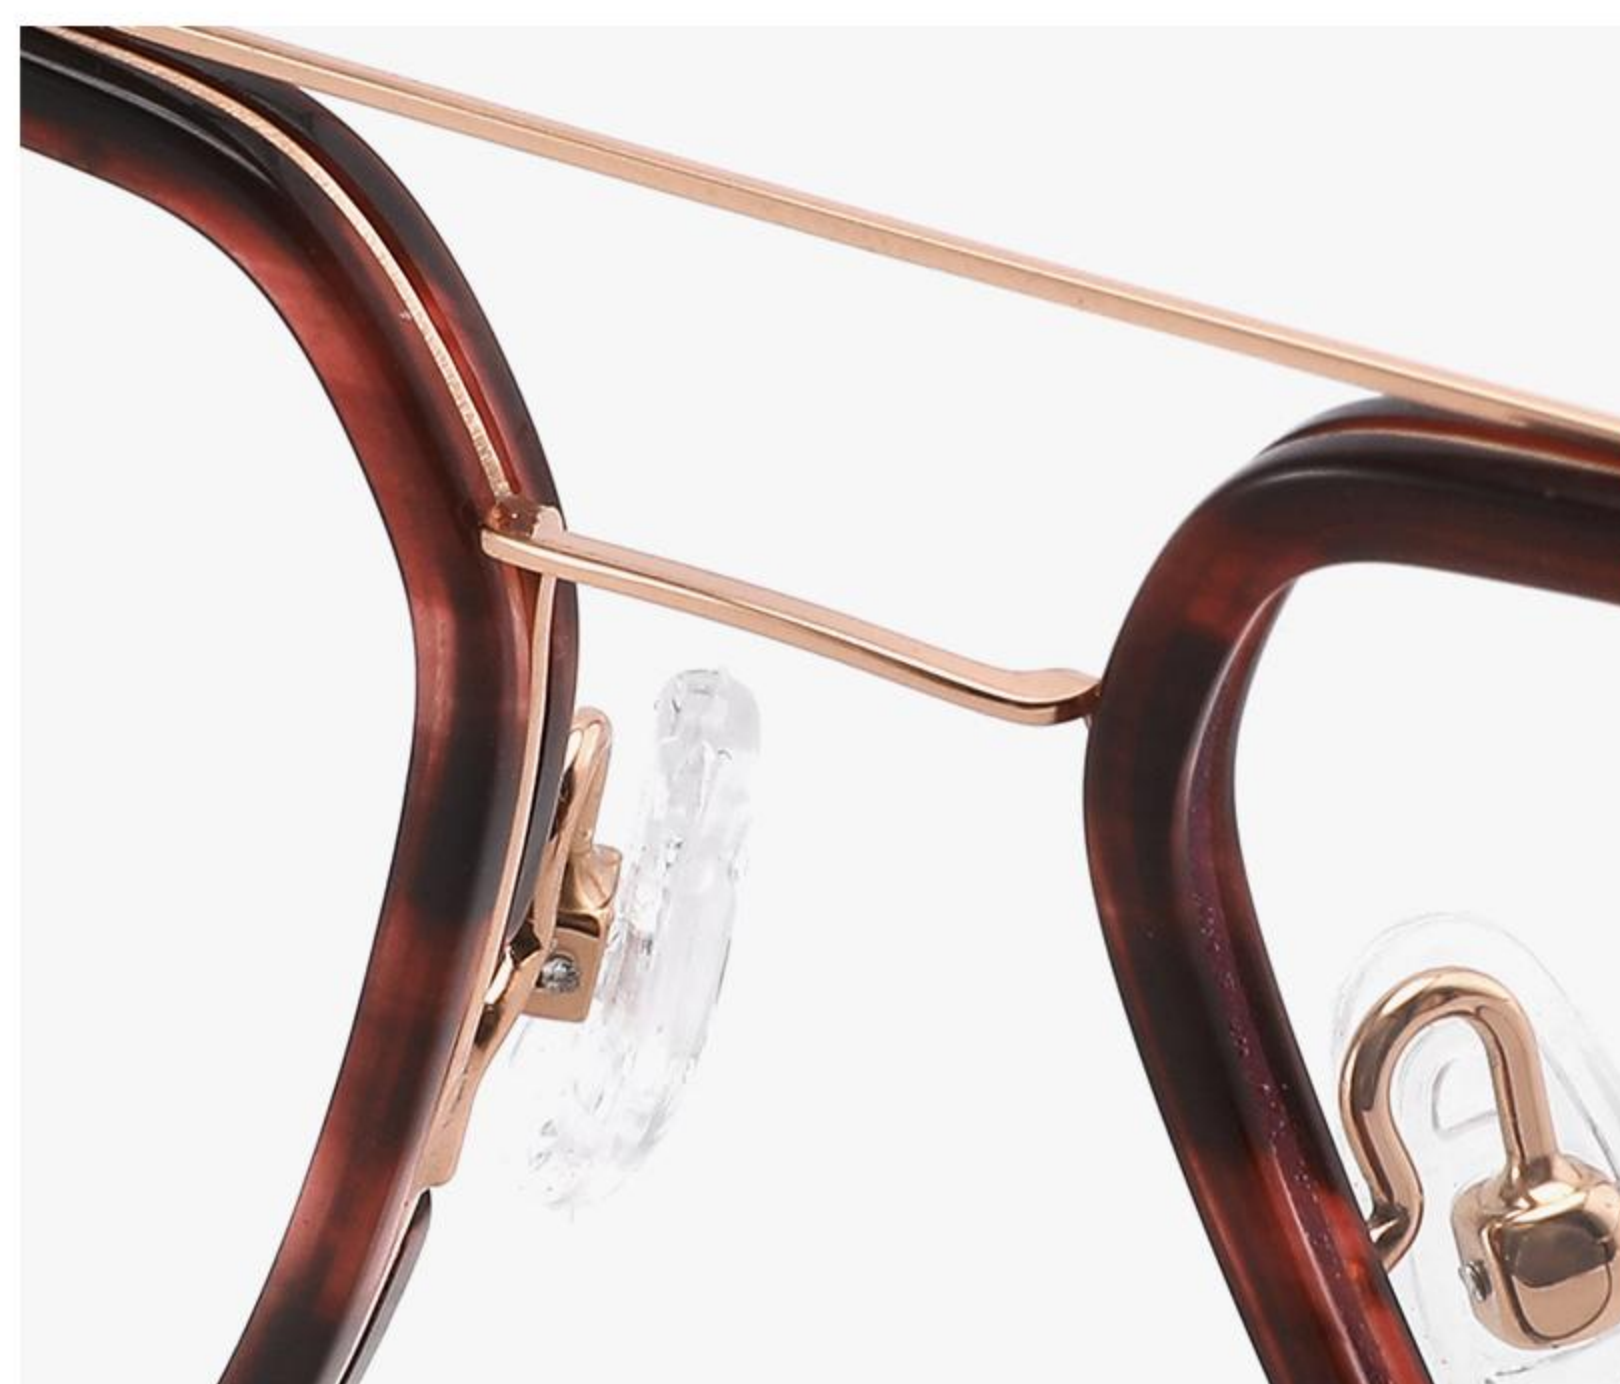

MODEL BS6104  
SIZE 53-18-145

SIZE:

139mm

53mm

39mm

18mm

145mm

9.5G

C5 亮银/透明  
BRIGHT SILVER/TRANSPARENT

MATERIAL:β-TITANIUM  
IP+ACETATE

MODEL BS6105  
SIZE 54-18-145

SIZE:

141mm

54mm

41mm

18mm