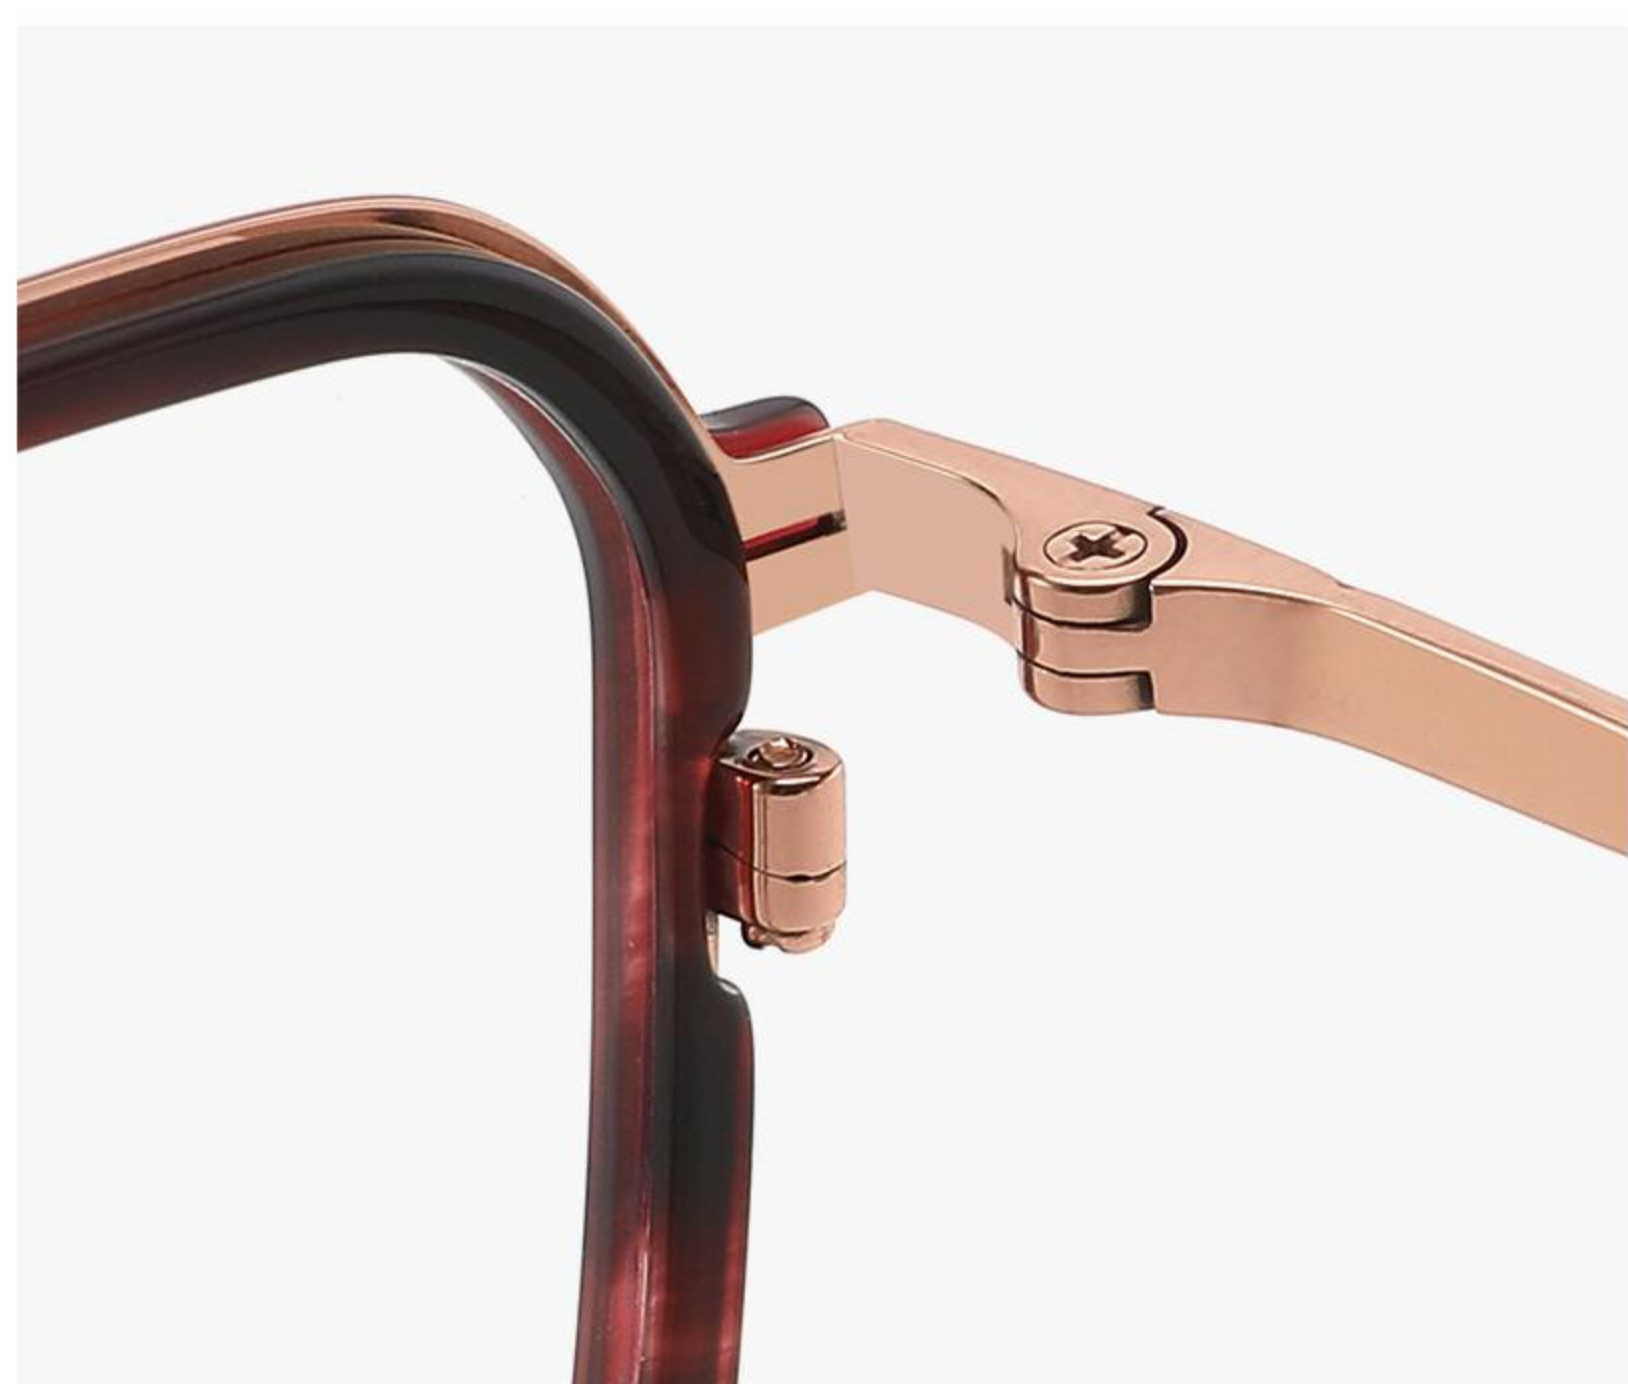

MATERIAL:β-TITANIUM  
IP+ACETATE

MODEL BS6096  
SIZE 52-19-145

SIZE:

137mm

52mm

47mm

19mm

145mm

MATERIAL:β-TITANIUM  
IP+ACETATE

MODEL BS6102  
SIZE 53-17-145

SIZE:

137mm

53mm

42mm

17mm

145mm