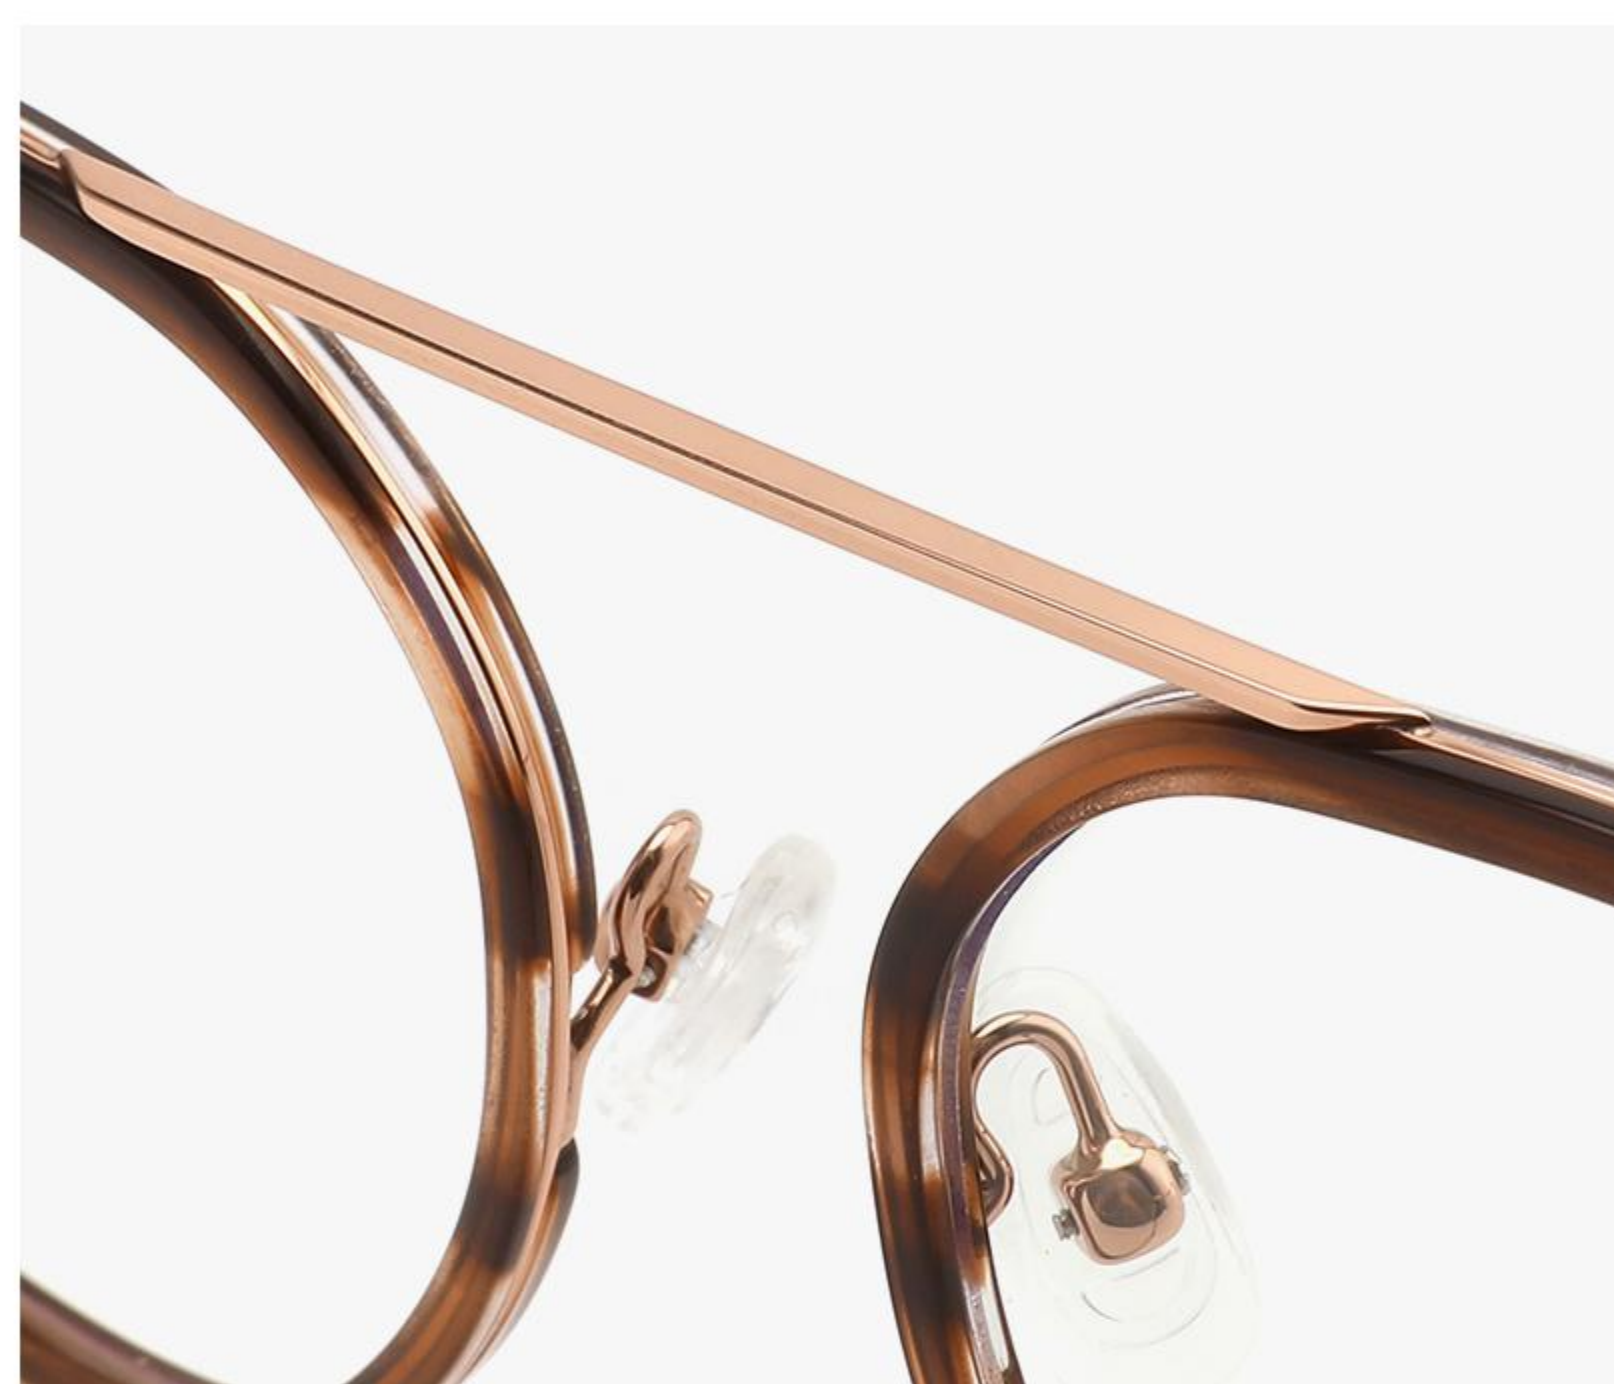

MATERIAL:β-TITANIUM  
IP+ACETATE

MODEL BS6096  
SIZE 52-19-145

SIZE:

137mm

52mm

47mm

19mm

145mm

12G

C2 玫瑰金/条纹红棕/浅棕  
ROSE GOLD/STRIPE RED BROWN  
/LIGHT BROWN

C5 亮银/透明/透明  
BRIGHT SILVER/TRANSPARENT  
/TRANSPARENT

C6 亮浅枪/透明浅灰/浅灰  
BRIGHT LIGHT GUN/TRANSPARENT  
LIGHT GREY/LIGHT GREY

C35 玫瑰金/玳瑁/透明  
ROSE GOLD/TORTOISESHELL  
/TRANSPARENT

C60 哑深墨绿/亮黑/浅绿  
DUMB DEEP DARK GREEN/BRIGHT  
BLACK/LIGHT GREEN

C65 亮银/浅粉/亮黑  
BRIGHT SILVER/LIGHT PINK  
/BRIGHT BLACK

MATERIAL:β-TITANIUM  
IP+ACETATE

MODEL BS6097  
SIZE 49-19-145

SIZE:

130mm

49mm

46mm

C35 玫瑰金/玳瑁/透明  
ROSE GOLD/TORTOISESHELL  
/TRANSPARENT

C5 亮银/透明  
BRIGHT SILVER/TRANSPARENT

MATERIAL:β-TITANIUM  
IP+ACETATE

MODEL BS6098  
SIZE 52-18-145

SIZE:

137mm

52mm

46mm