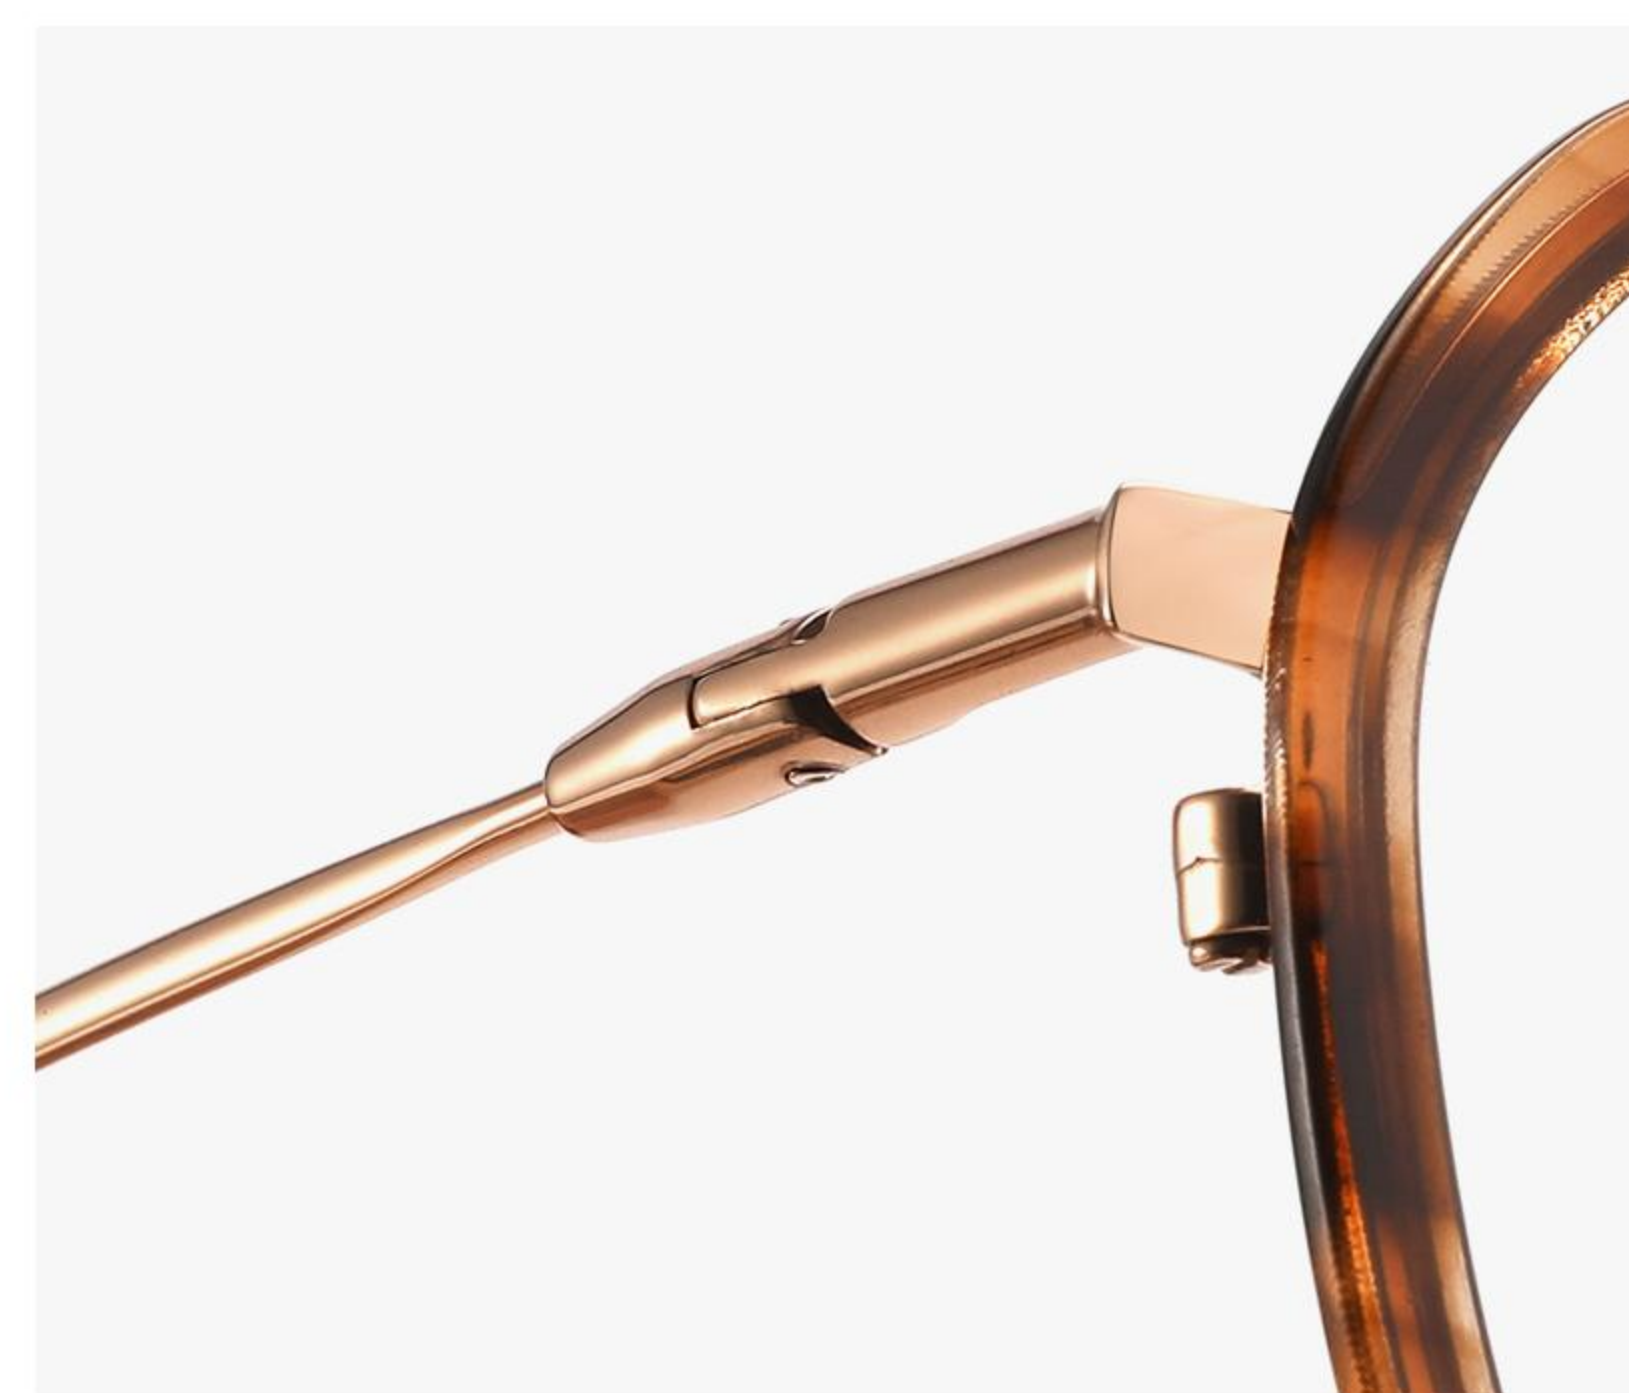

MATERIAL:β-TITANIUM  
IP+ACETATE

MODEL BS6096  
SIZE 52-19-145

SIZE:

137mm

52mm

47mm

19mm

145mm

12G

C2 玫瑰金/条纹红棕/浅棕  
ROSE GOLD/STRIPE RED BROWN  
/LIGHT BROWN

C5 亮银/透明/透明  
BRIGHT SILVER/TRANSPARENT  
/TRANSPARENT

C6 亮浅枪/透明浅灰/浅灰  
BRIGHT LIGHT GUN/TRANSPARENT  
LIGHT GREY/LIGHT GREY

C35 玫瑰金/玳瑁/透明  
ROSE GOLD/TORTOISESHELL  
/TRANSPARENT

C60 哑深墨绿/亮黑/浅绿  
DUMB DEEP DARK GREEN/BRIGHT  
BLACK/LIGHT GREEN

C65 亮银/浅粉/亮黑  
BRIGHT SILVER/LIGHT PINK  
/BRIGHT BLACK

MATERIAL:β-TITANIUM  
IP+ACETATE

MODEL BS6097  
SIZE 49-19-145

SIZE:

130mm

49mm

46mm

C35 玫瑰金/玳瑁/透明  
ROSE GOLD/TORTOISESHELL  
/TRANSPARENT

C5 亮银/透明  
BRIGHT SILVER/TRANSPARENT

MATERIAL:β-TITANIUM  
IP+ACETATE

MODEL BS6098  
SIZE 52-18-145

SIZE:

137mm

52mm

46mm