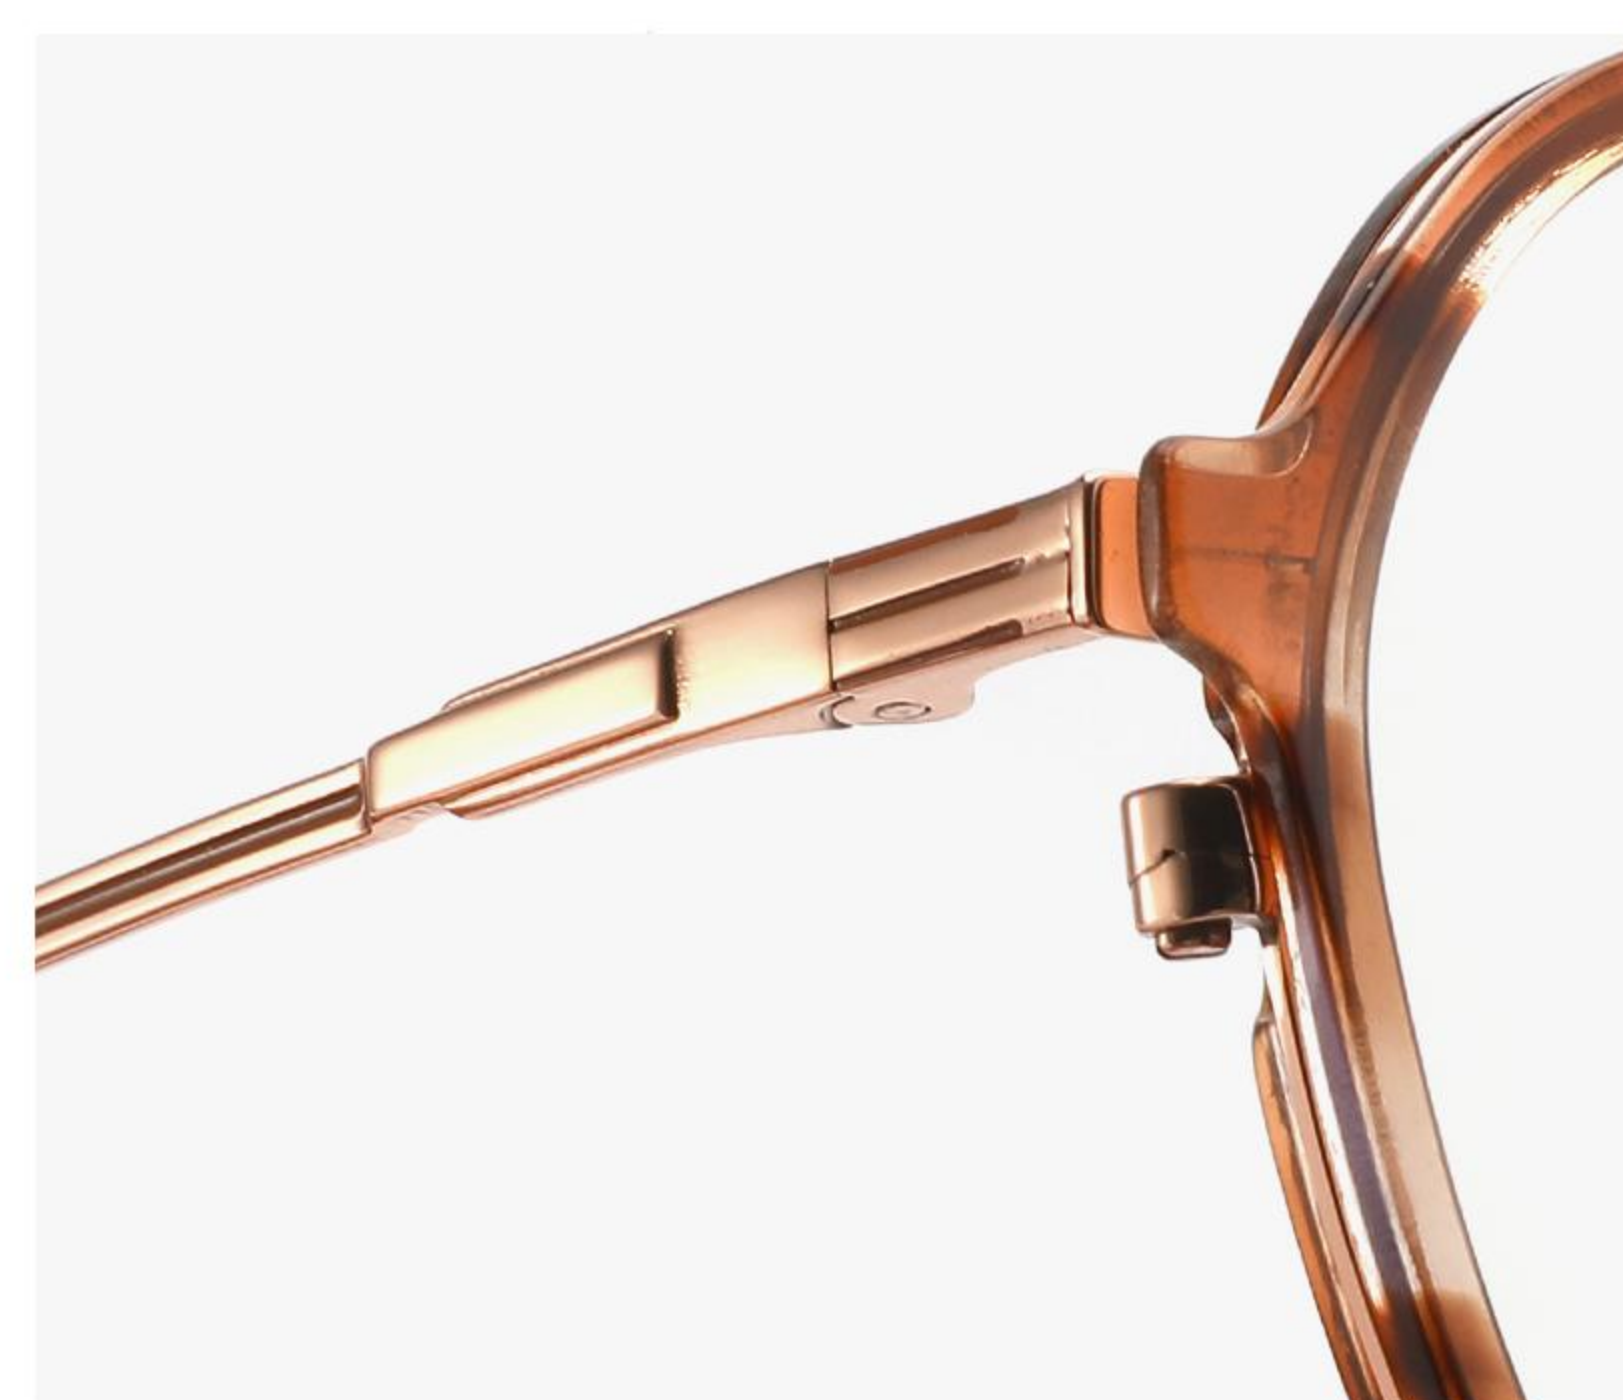

MATERIAL:β-TITANIUM  
IP+ACETATE

MODEL BS6096  
SIZE 52-19-145

SIZE:

137mm

52mm

47mm

19mm

145mm

C35 玫瑰金/玳瑁/透明  
ROSE GOLD/TORTOISESHELL  
/TRANSPARENT

C5 亮银/透明/透明  
BRIGHT SILVER/TRANSPARENT  
/TRANSPARENT

MATERIAL:β-TITANIUM  
IP+ACETATE

MODEL BS6100  
SIZE 54-18-145

SIZE:

140mm

54mm

43mm

MATERIAL:β-TITANIUM  
IP+ACETATE

MODEL BS6101  
SIZE 51-19-145

SIZE:

135mm

51mm

46mm

19mm

145mm