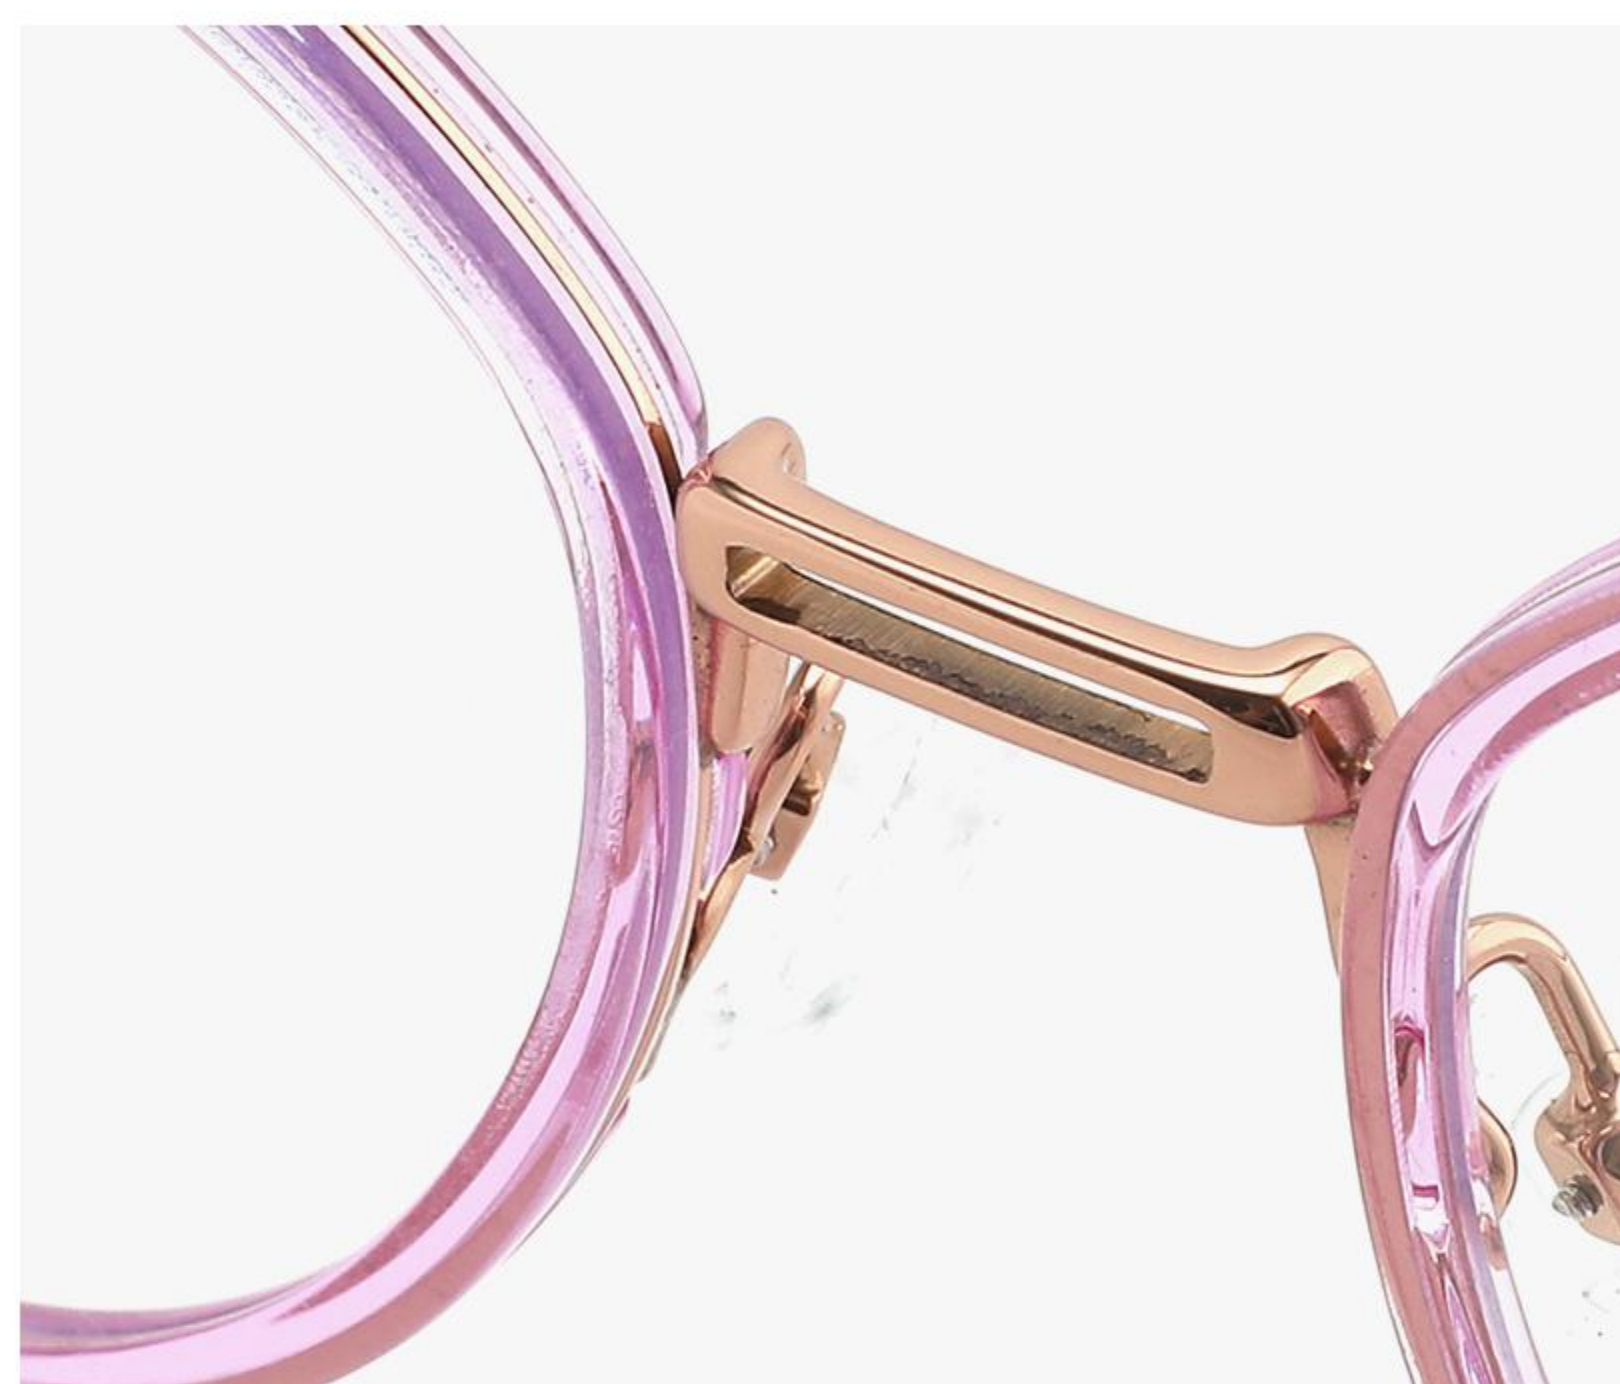

MATERIAL:β-TITANIUM  
IP+ACETATE

MODEL BS6109  
SIZE 52-19-145

SIZE:

138mm

52mm

46.5mm

19mm

145mm