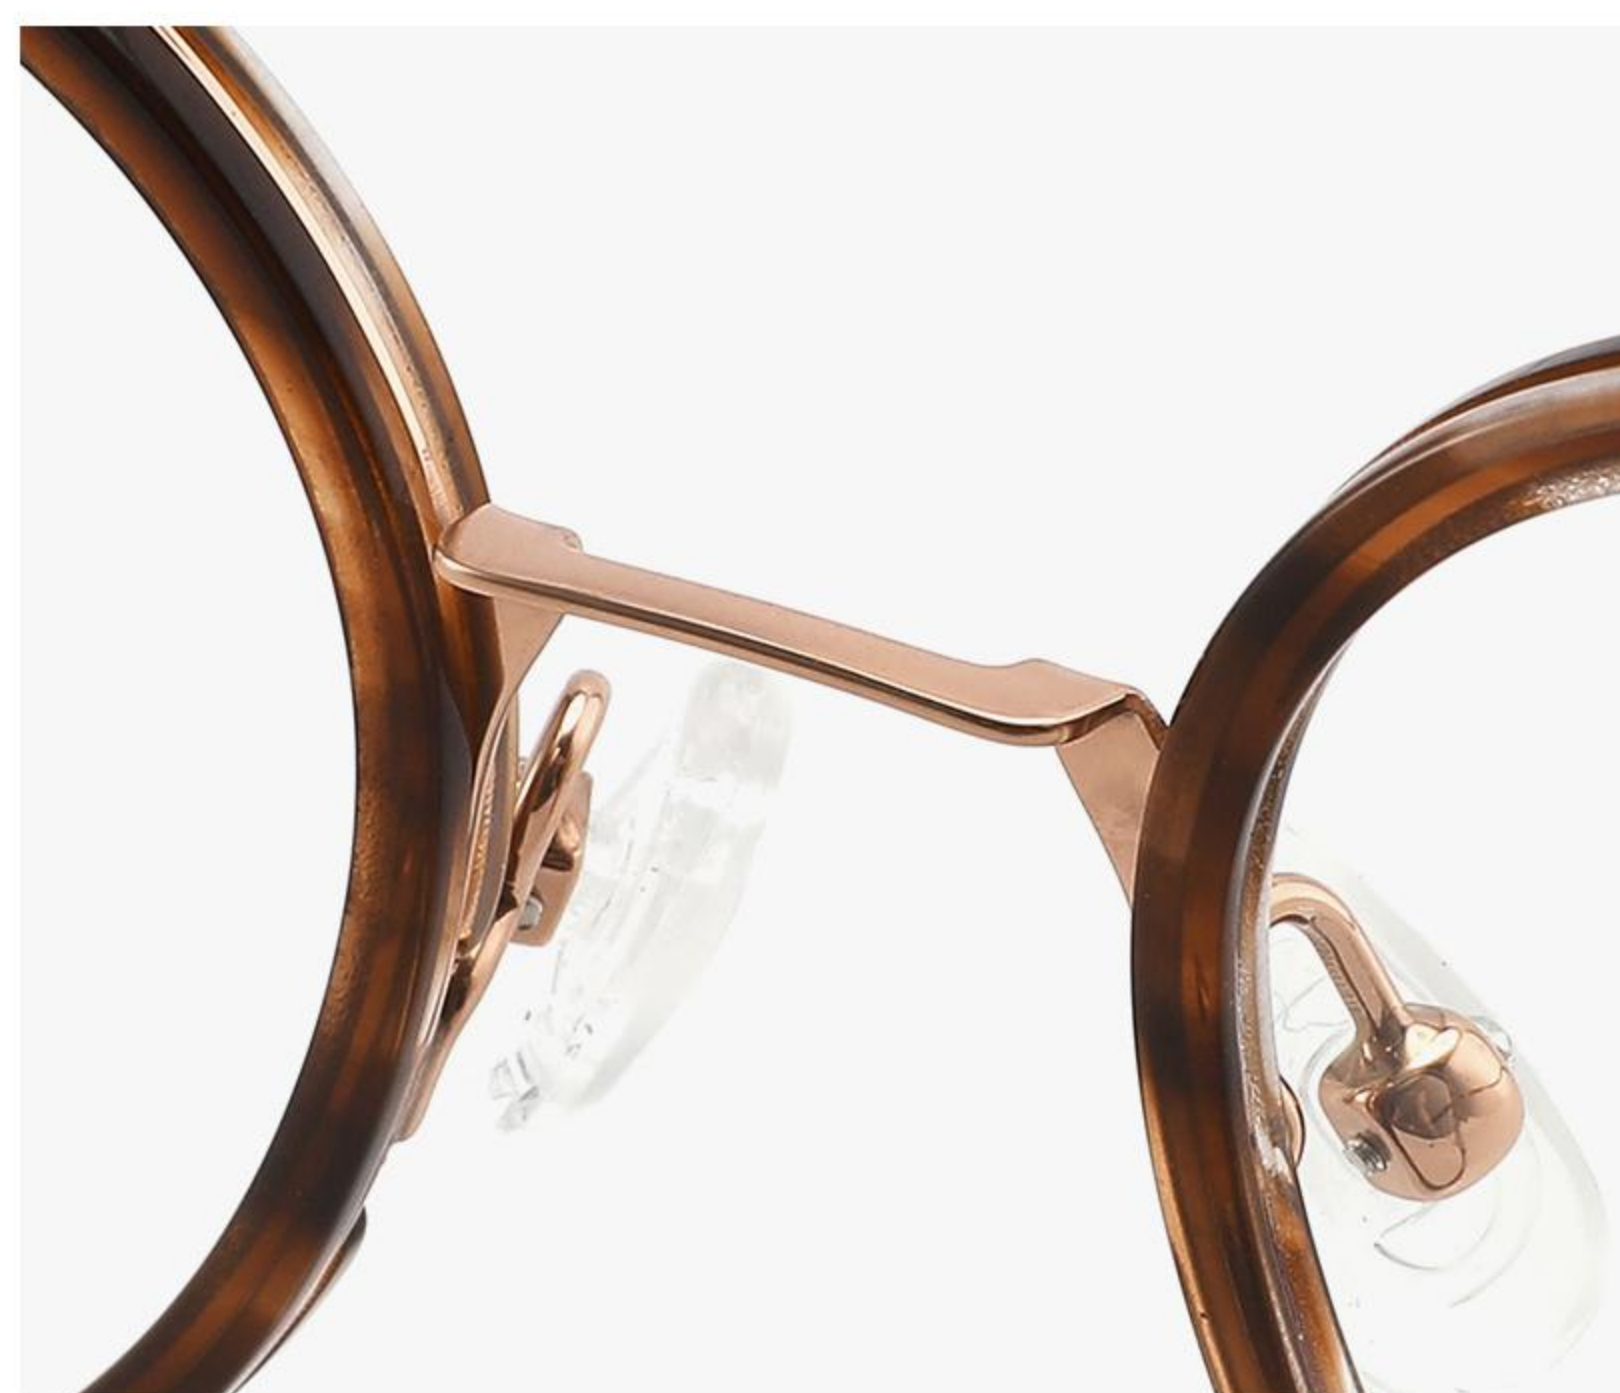

MATERIAL:β-TITANIUM  
IP+ACETATE

MODEL BS6096  
SIZE 52-19-145

SIZE:

137mm

52mm

47mm

19mm

145mm

12G

C2 玫瑰金/条纹红棕/浅棕  
ROSE GOLD/STRIPE RED BROWN  
/LIGHT BROWN

C5 亮银/透明/透明  
BRIGHT SILVER/TRANSPARENT  
/TRANSPARENT

C6 亮浅枪/透明浅灰/浅灰  
BRIGHT LIGHT GUN/TRANSPARENT  
LIGHT GREY/LIGHT GREY

C35 玫瑰金/玳瑁/透明  
ROSE GOLD/TORTOISESHELL  
/TRANSPARENT

C60 哑深墨绿/亮黑/浅绿  
DUMB DEEP DARK GREEN/BRIGHT  
BLACK/LIGHT GREEN

C65 亮银/浅粉/亮黑  
BRIGHT SILVER/LIGHT PINK  
/BRIGHT BLACK

MATERIAL:β-TITANIUM  
IP+ACETATE

MODEL BS6097  
SIZE 49-19-145

SIZE:

130mm

49mm

46mm

C35 玫瑰金/玳瑁/透明  
ROSE GOLD/TORTOISESHELL  
/TRANSPARENT

C5 亮银/透明  
BRIGHT SILVER/TRANSPARENT

MATERIAL:β-TITANIUM  
IP+ACETATE

MODEL BS6098  
SIZE 52-18-145

SIZE:

137mm

52mm

46mm