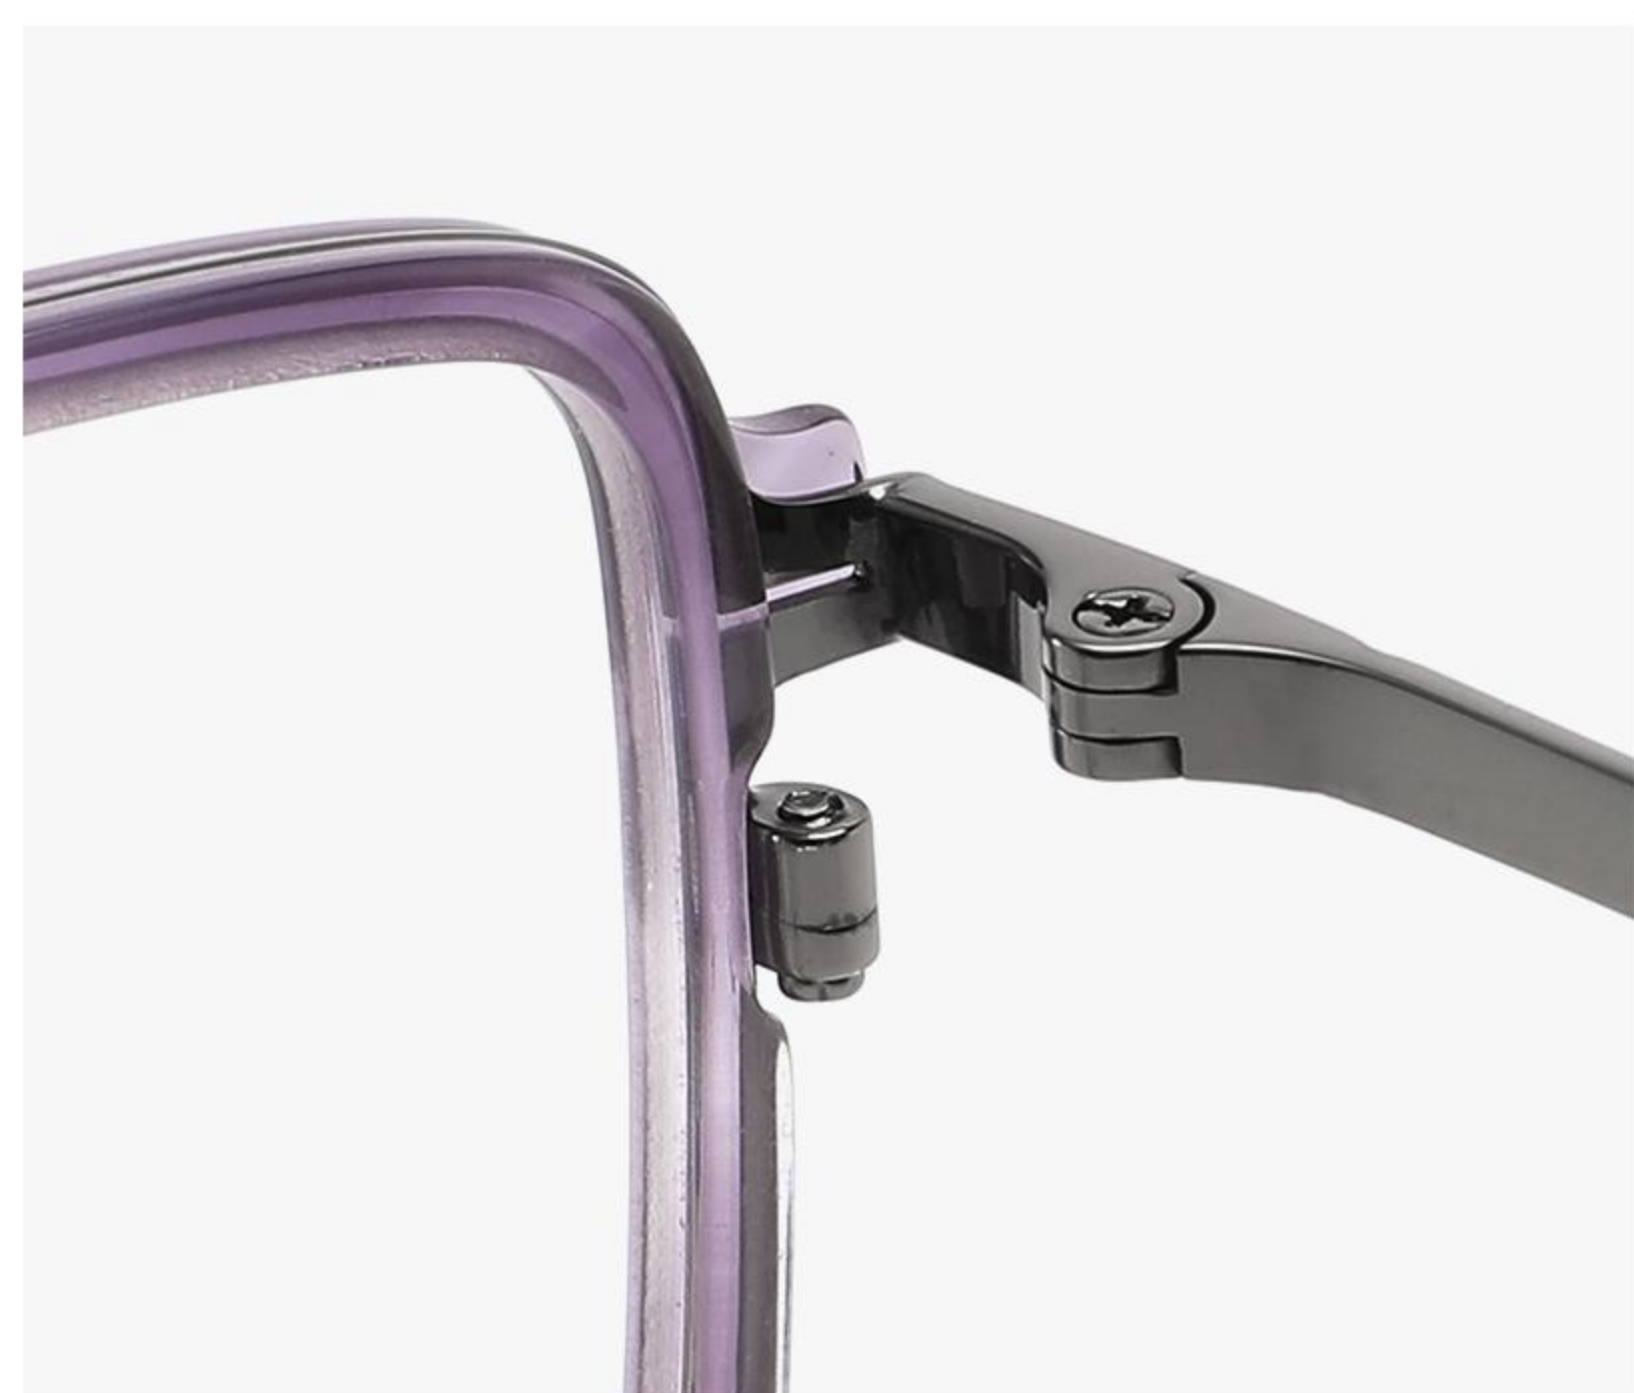

C17 亮浅枪/条纹浅灰/透明浅灰  
BRIGHT LIGHT GUN/STRIPE LIGHT GREY  
/TRANSPARENT LIGHT GREY

C35 玫瑰金/玳瑁/透明  
ROSE GOLD/TORTOISESHELL  
/TRANSPARENT

C5 亮银/透明/透明  
BRIGHT SILVER/TRANSPARENT/  
TRANSPARENT

MATERIAL:β-TITANIUM  
IP+ACETATE

MODEL BS6104  
SIZE 53-18-145

SIZE:

139mm

53mm

39mm

18mm

145mm

9.5G