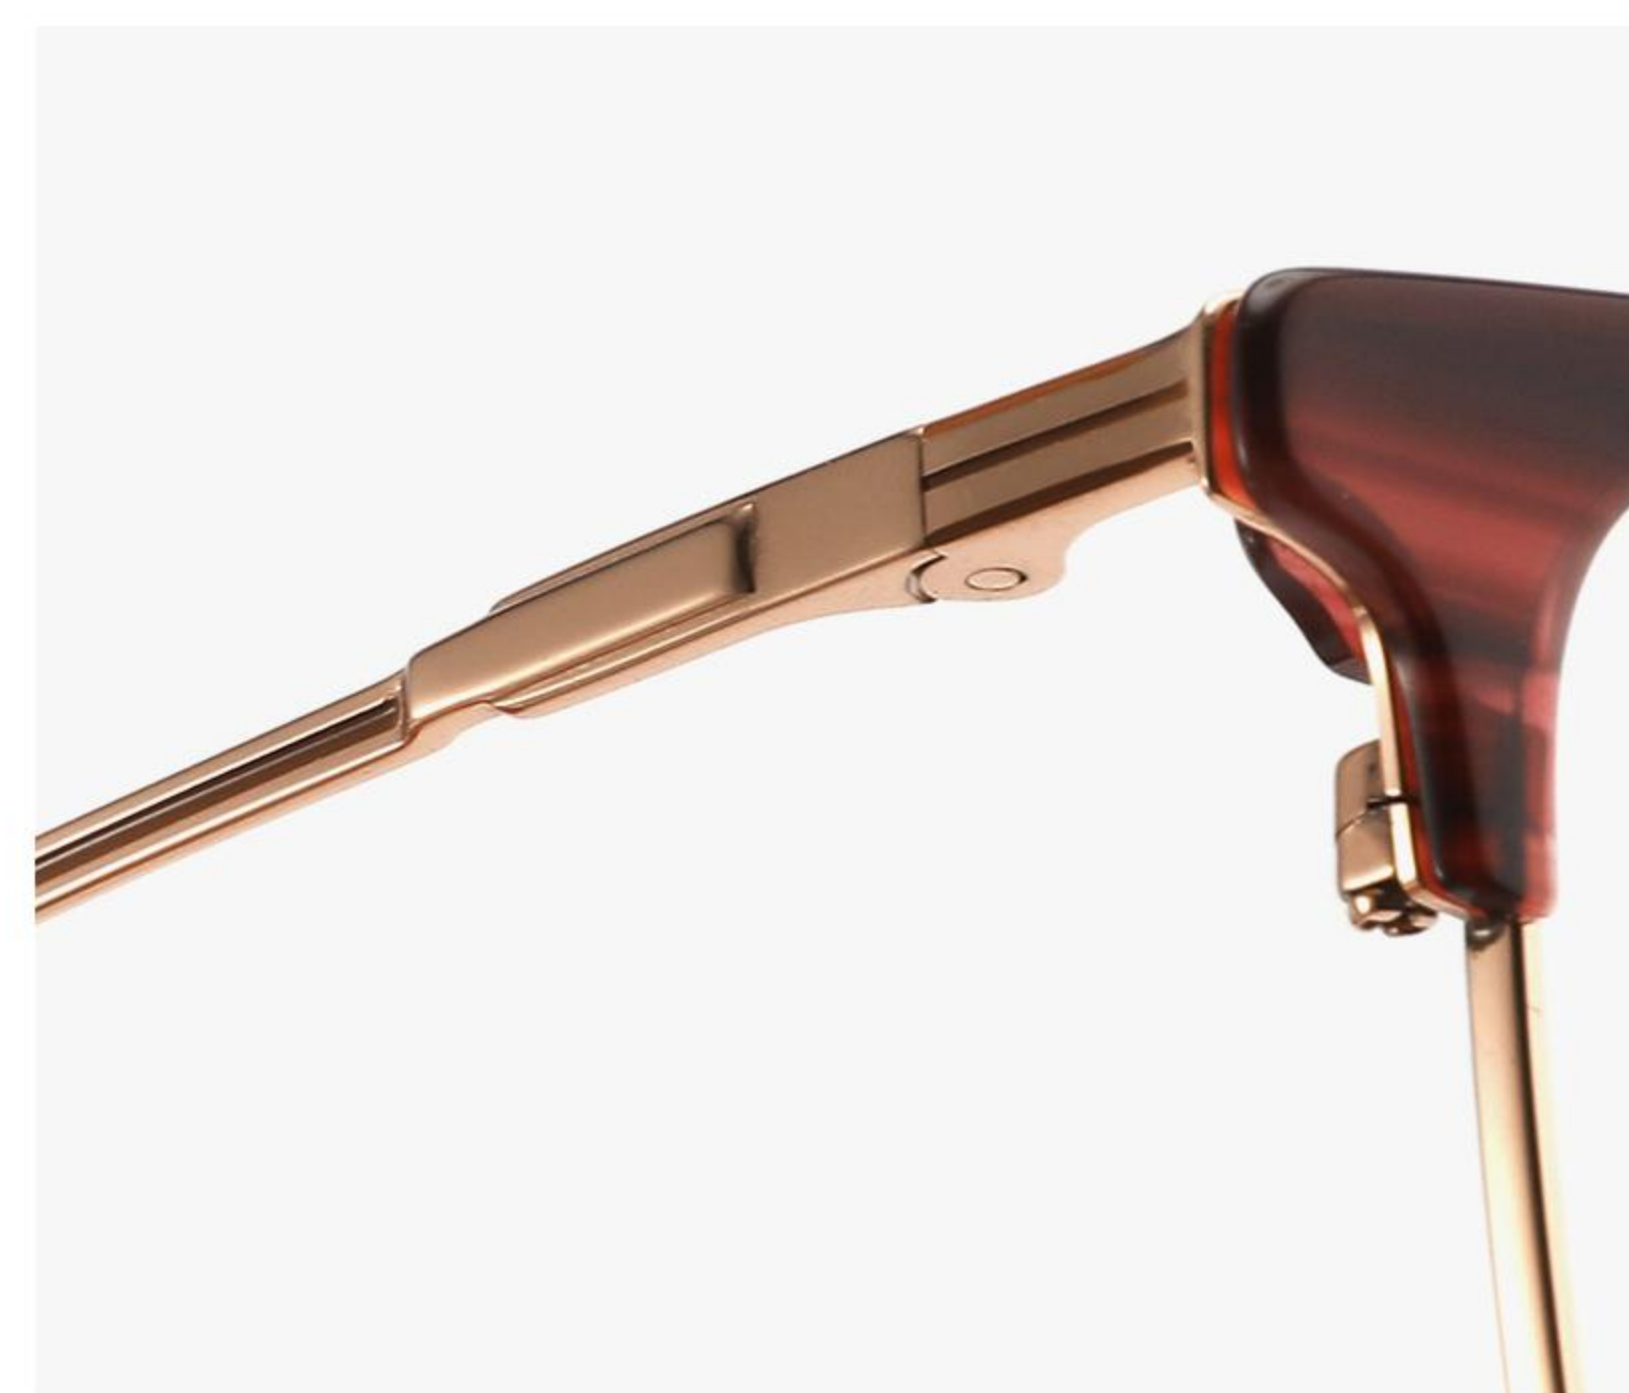

MATERIAL:β-TITANIUM
IP+ACETATE

MODEL BS6113
SIZE 52-17-145

SIZE:

138mm

52mm

44.5mm

17mm

145mm

9G