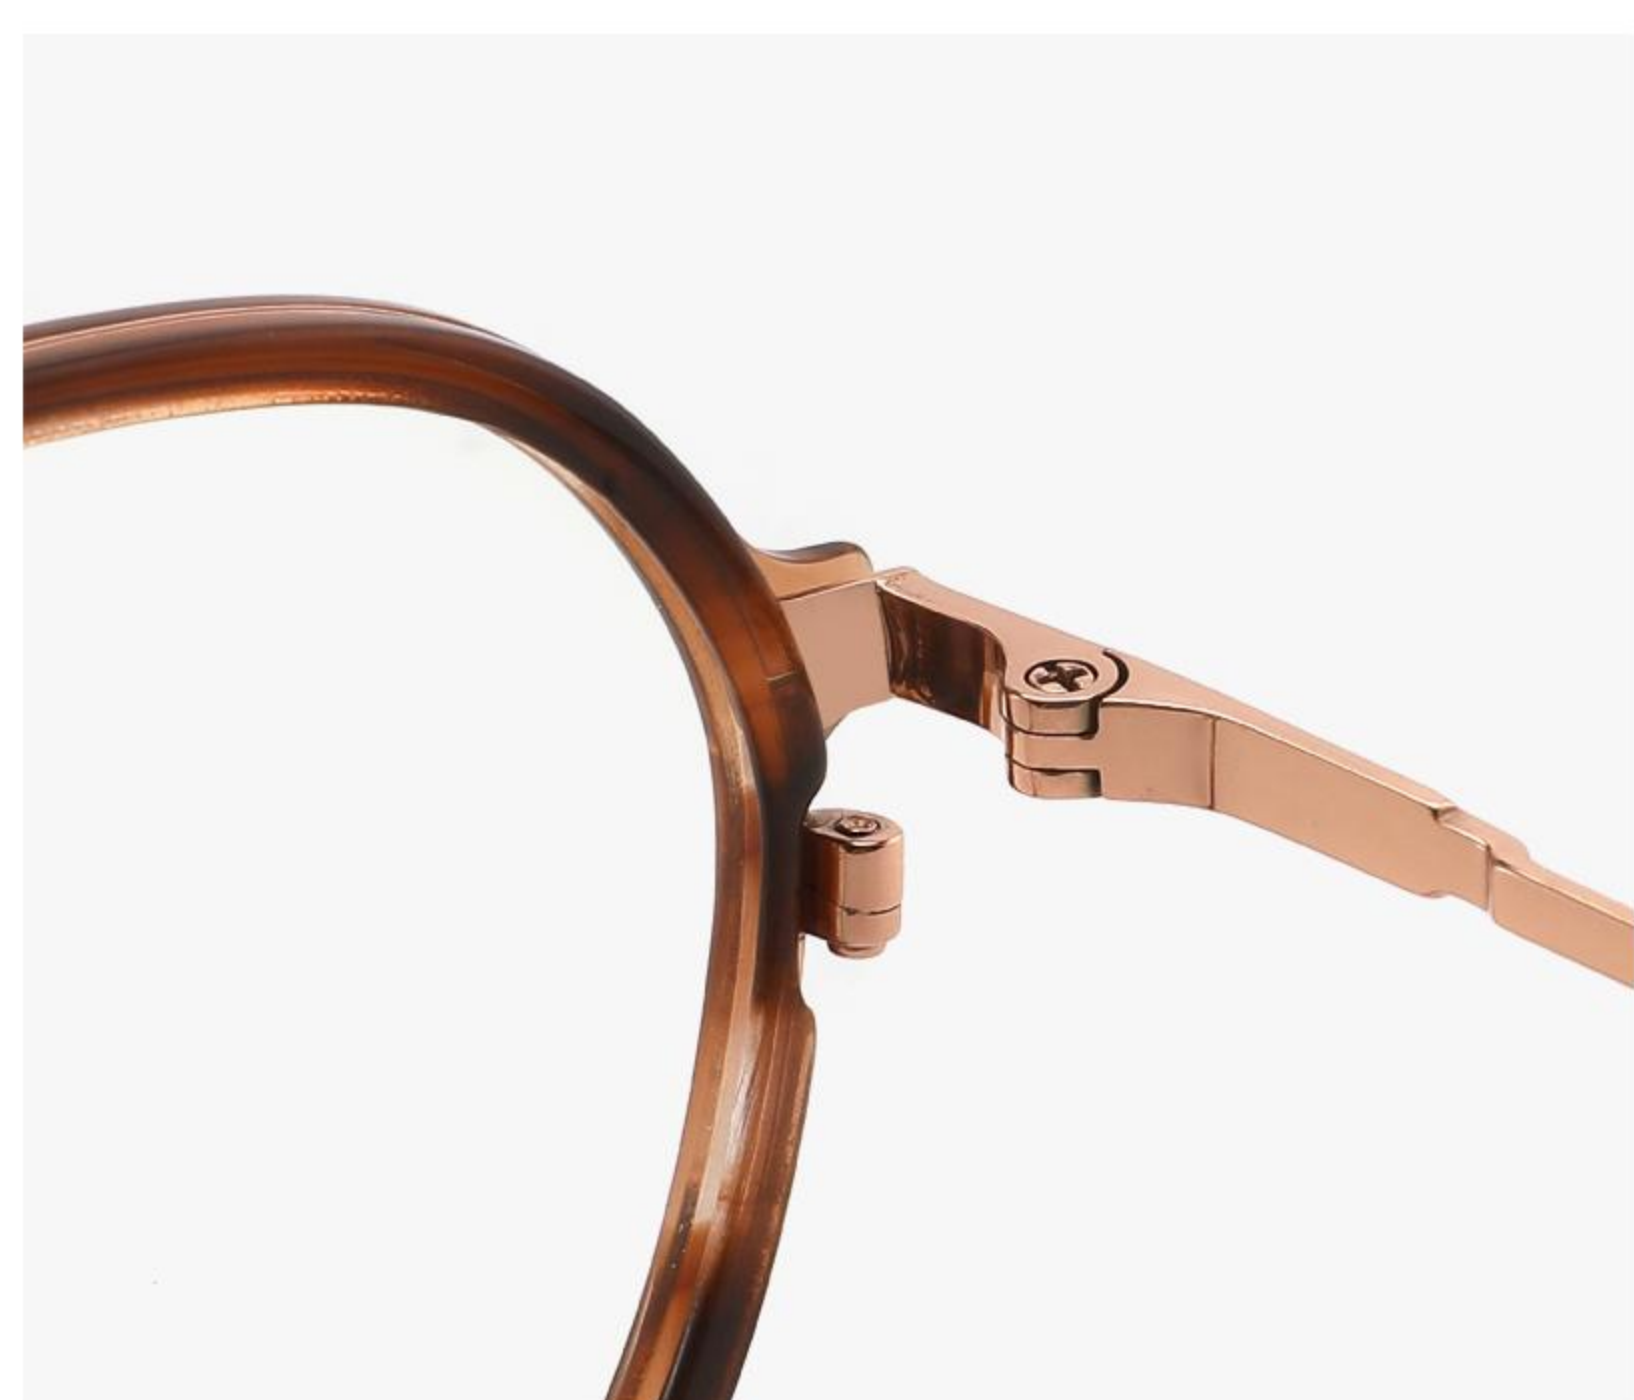

MATERIAL:β-TITANIUM  
IP+ACETATE

MODEL BS6096  
SIZE 52-19-145

SIZE:

137mm

52mm

47mm

19mm

145mm

C35 玫瑰金/玳瑁/透明  
ROSE GOLD/TORTOISESHELL  
/TRANSPARENT

C5 亮银/透明/透明  
BRIGHT SILVER/TRANSPARENT  
/TRANSPARENT

MATERIAL:β-TITANIUM  
IP+ACETATE

MODEL BS6100  
SIZE 54-18-145

SIZE:

140mm

54mm

43mm

18mm

145mm

9G

C28 半哑黑/亮黑/浅蓝  
SEMI-DUMB BLACK/BRIGHT BLACK  
/LIGHT BLUE

C17 亮浅枪/条纹浅灰/浅蓝  
BRIGHT LIGHT GUN/STRIPE LIGHT GREY  
/LIGHT BLUE

C35 玫瑰金/玳瑁/透明  
ROSE GOLD/TORTOISESHELL  
/TRANSPARENT

C4 亮银/透明  
BRIGHT SILVER/TRANSPARENT

MATERIAL:β-TITANIUM  
IP+ACETATE

MODEL BS6101  
SIZE 51-19-145

SIZE:

135mm

51mm

46mm

19mm

145mm