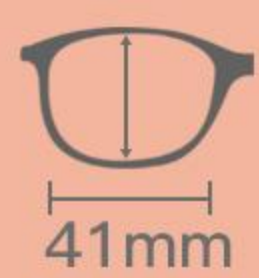

MATERIAL:β-TITANIUM  
IP+ACETATE

MODEL BS6096  
SIZE 52-19-145

SIZE:

137mm

52mm

47mm

19mm

145mm

MODEL BS6104  
SIZE 53-18-145

SIZE:

139mm

53mm

39mm

18mm

145mm

9.5G

C5 亮银/透明  
BRIGHT SILVER/TRANSPARENT

MATERIAL:β-TITANIUM  
IP+ACETATE

MODEL BS6105  
SIZE 54-18-145

SIZE:

141mm

54mm

41mm

18mm

MODEL BS6106  
SIZE 52-18-145

SIZE:

135mm

52mm

41mm

18mm

145mm

9G