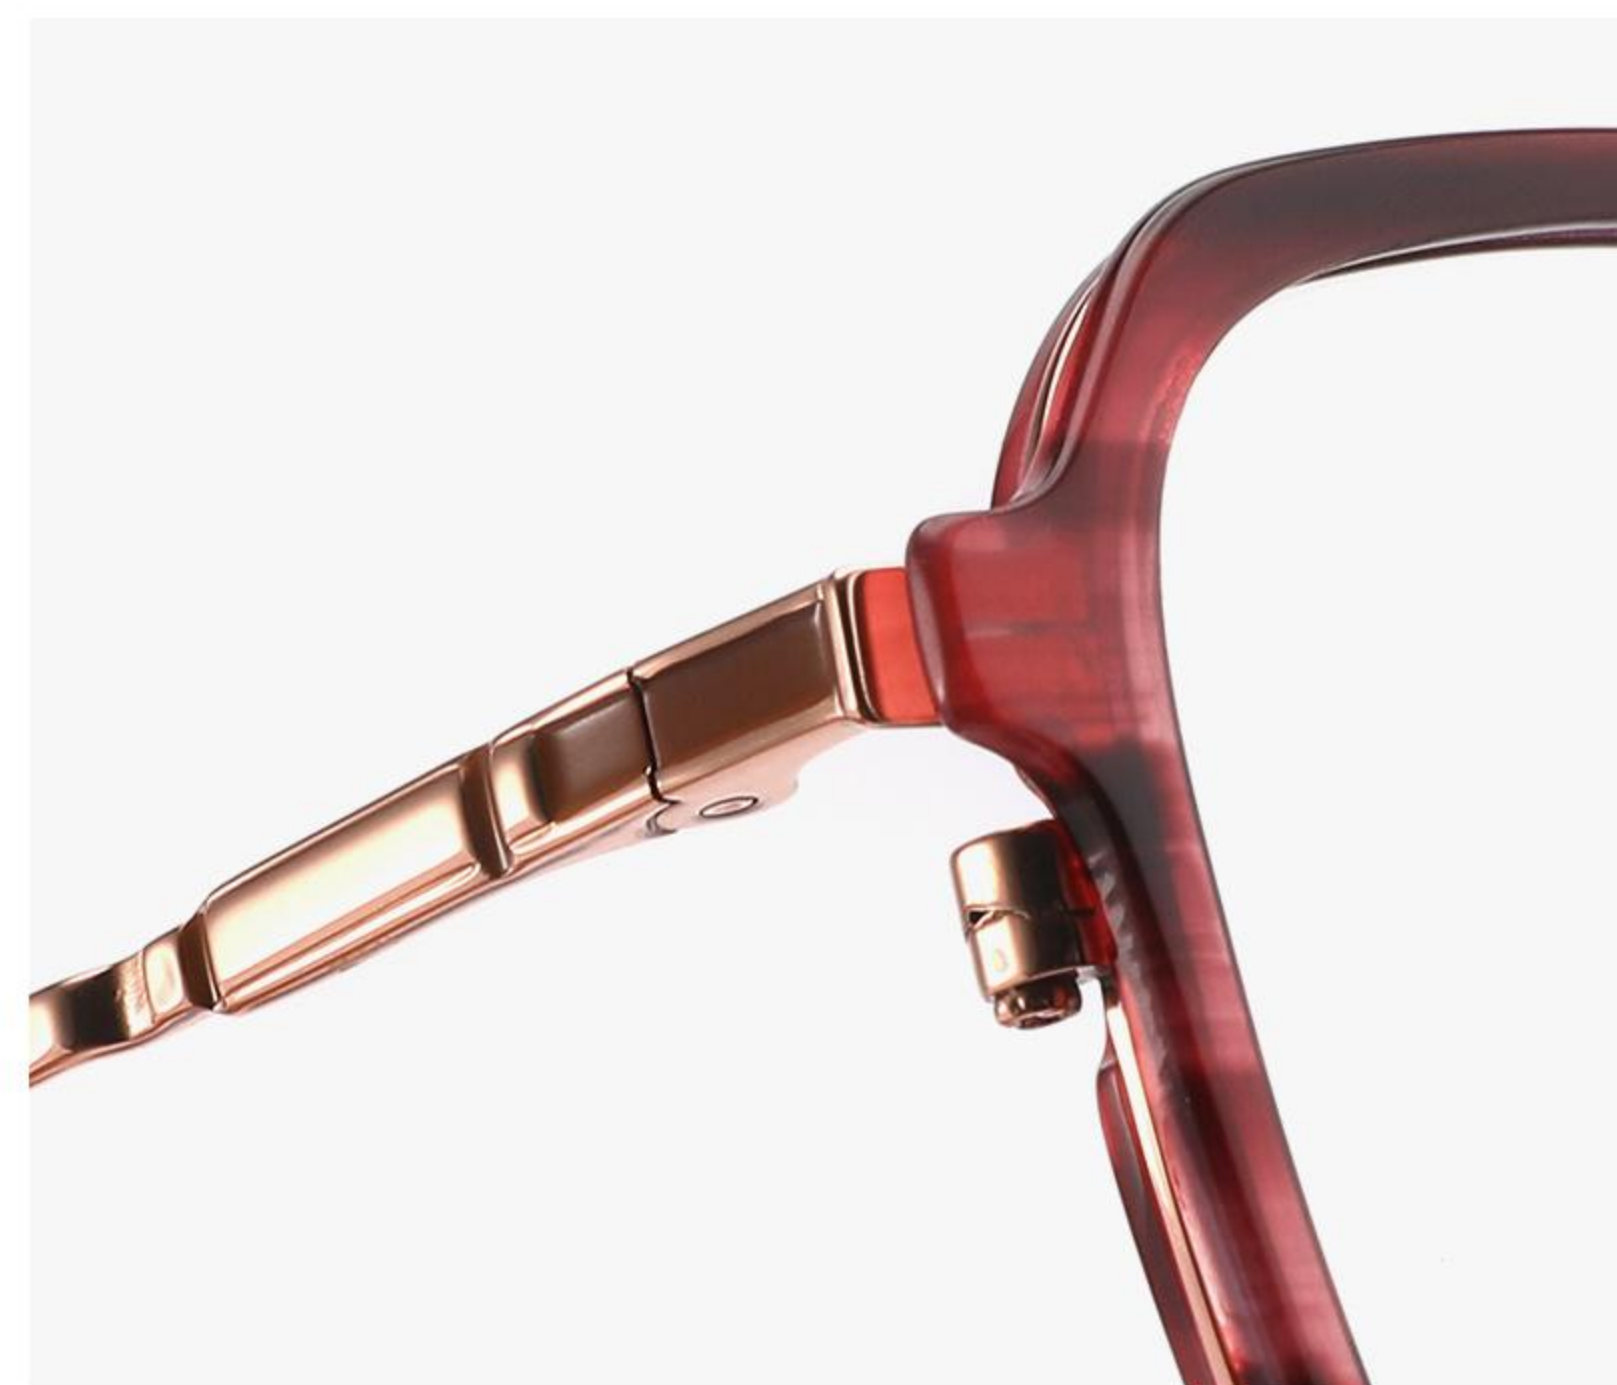

MATERIAL:β-TITANIUM
IP+ACETATE

MODEL BS6106
SIZE 52-18-145

SIZE:

135mm

52mm

41mm

18mm

145mm

9G