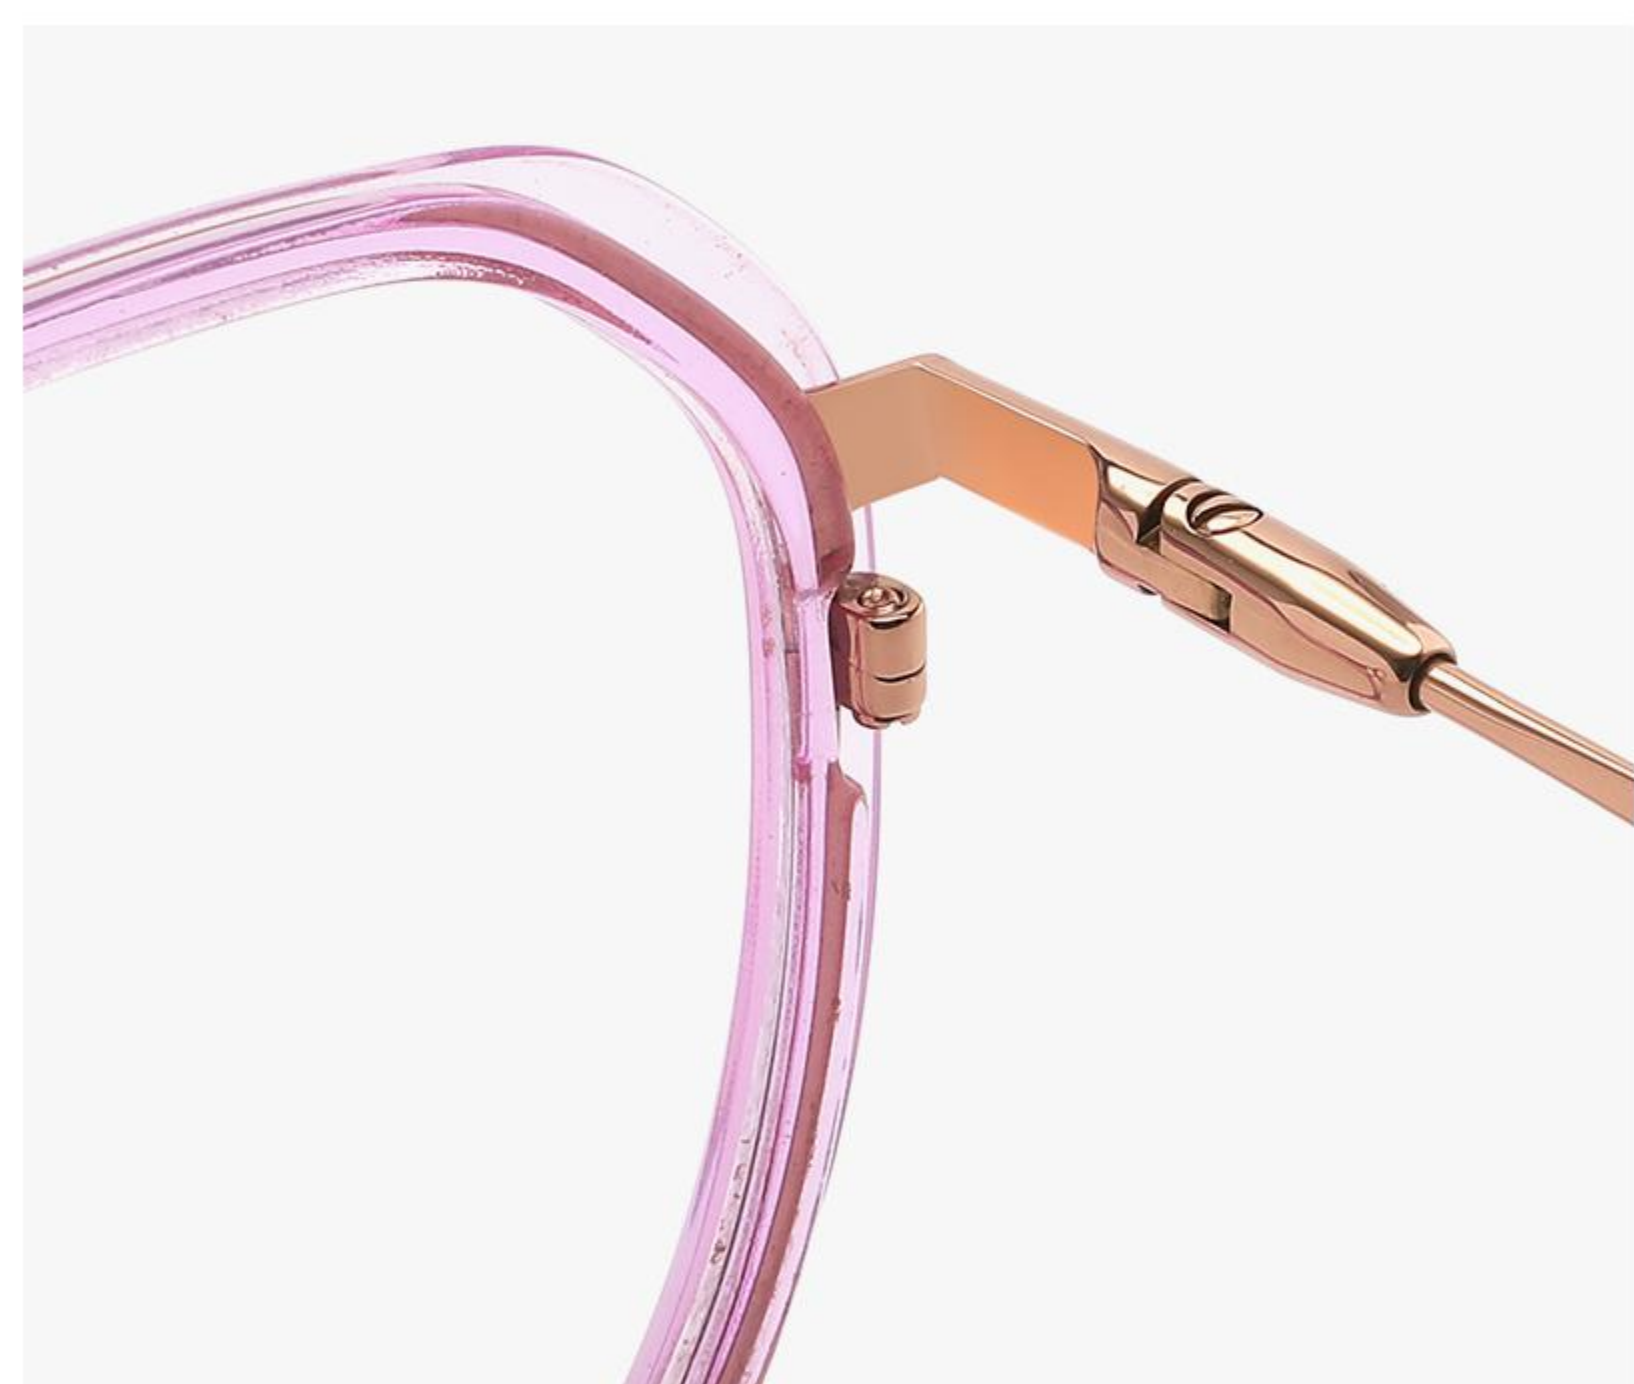

MATERIAL:β-TITANIUM  
IP+ACETATE

MODEL BS6096  
SIZE 52-19-145

SIZE:

137mm

52mm

47mm

19mm

145mm

C35 玫瑰金/玳瑁/透明  
ROSE GOLD/TORTOISESHELL  
/TRANSPARENT

C4 亮银/透明  
BRIGHT SILVER/TRANSPARENT

MATERIAL:β-TITANIUM  
IP+ACETATE

MODEL BS6108  
SIZE 54-19-145

SIZE:

140mm

54mm

50mm

MATERIAL:β-TITANIUM  
IP+ACETATE

MODEL BS6109  
SIZE 52-19-145

SIZE:

138mm

52mm

46.5mm

19mm

145mm