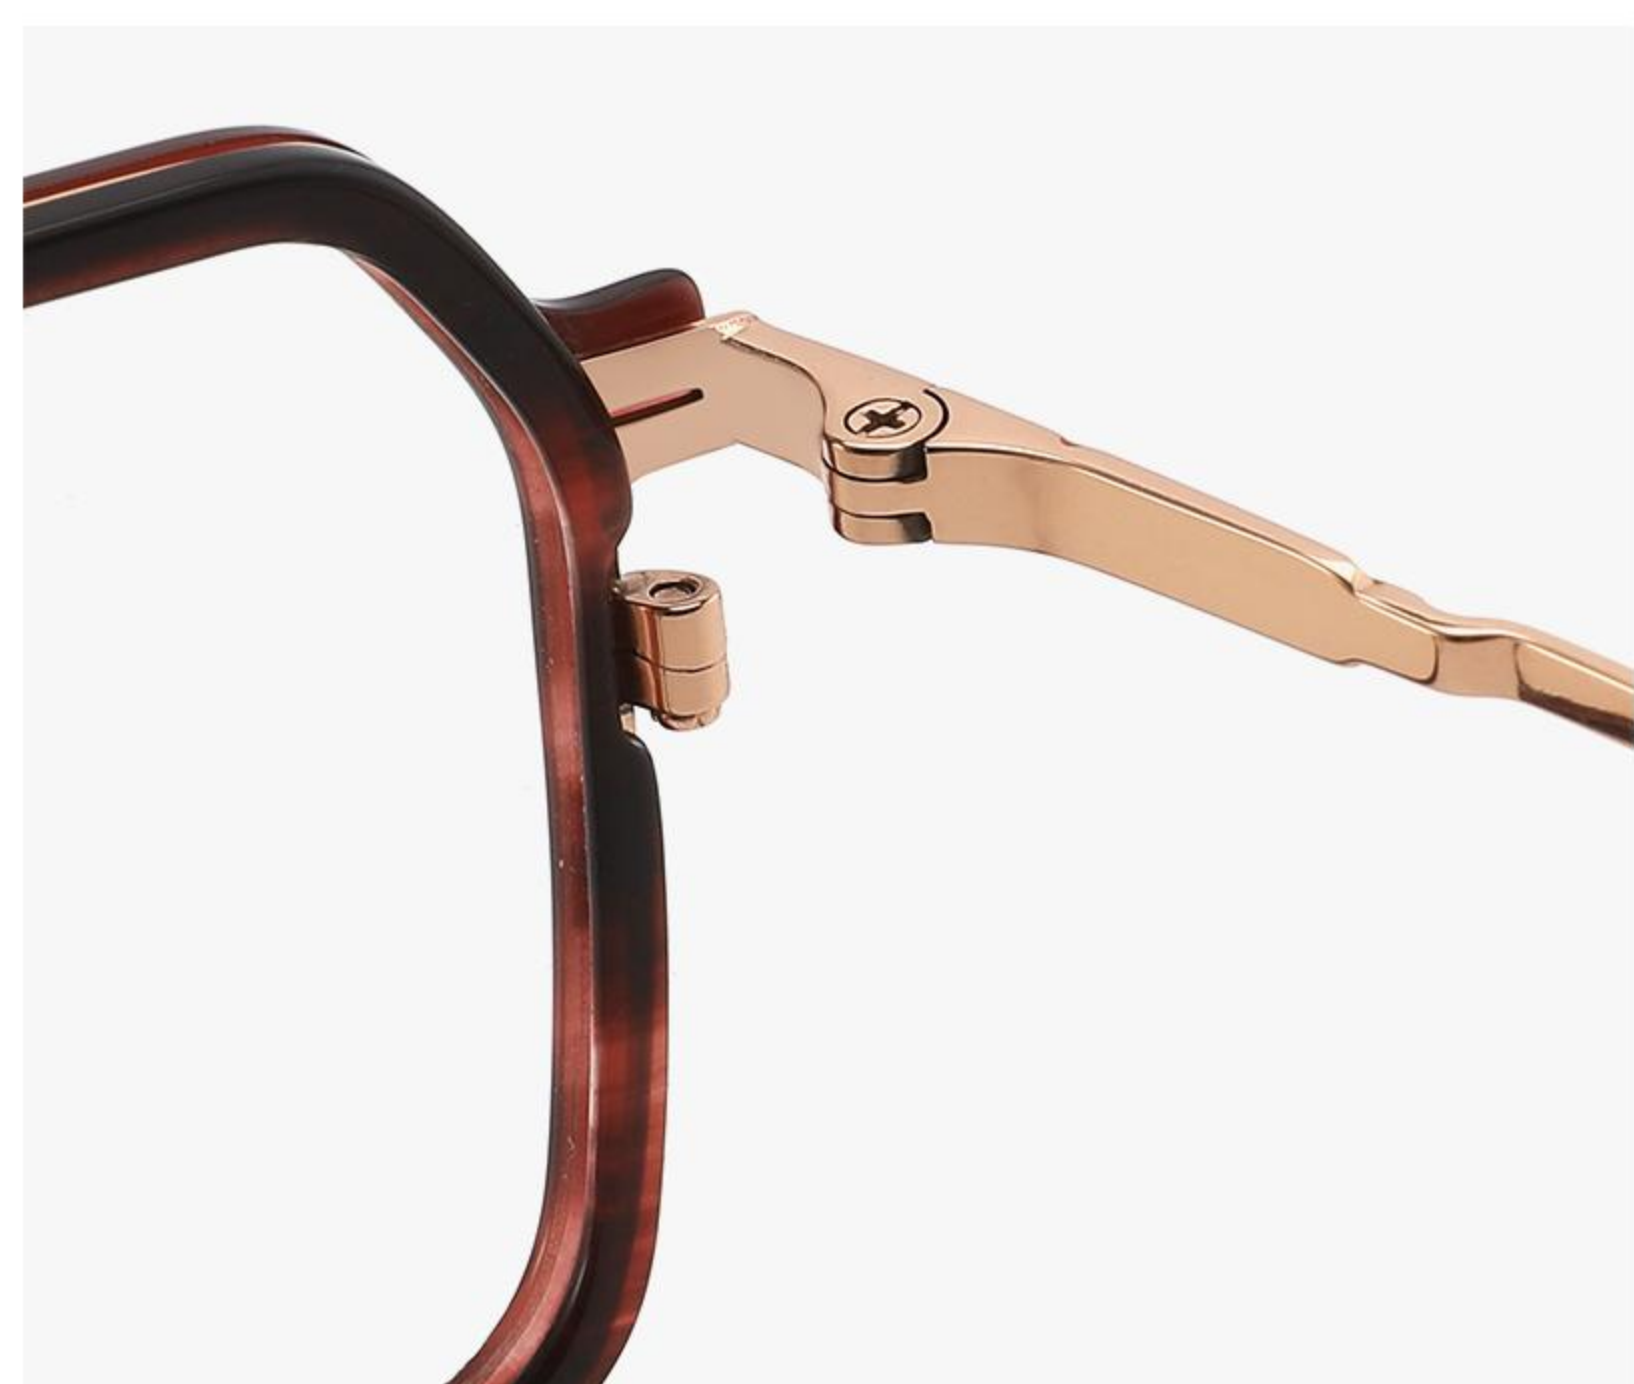

MODEL BS6104  
SIZE 53-18-145

SIZE:

139mm

53mm

39mm

18mm

145mm

9.5G

C60 墨绿/亮黑/浅绿  
DARK GREEN/BRIGHT BLACK  
/LIGHTGREEN

C2 玫瑰金/条纹红棕/浅棕  
ROSE GOLD/STRIPE RED BROWN  
/LIGHT BROWN

C44 亮银/亮黑  
BRIGHT SILVER/BRIGHT BLACK

C6 亮浅枪/条纹浅灰  
BRIGHT LIGHT GUN/STRIPE LIGHT GREY

C35 玫瑰金/玳瑁/透明  
ROSE GOLD/TORTOISESHELL  
/TRANSPARENT

C5 亮银/透明  
BRIGHT SILVER/TRANSPARENT

MATERIAL:β-TITANIUM  
IP+ACETATE

MODEL BS6105  
SIZE 54-18-145

SIZE:

141mm

54mm

41mm

18mm