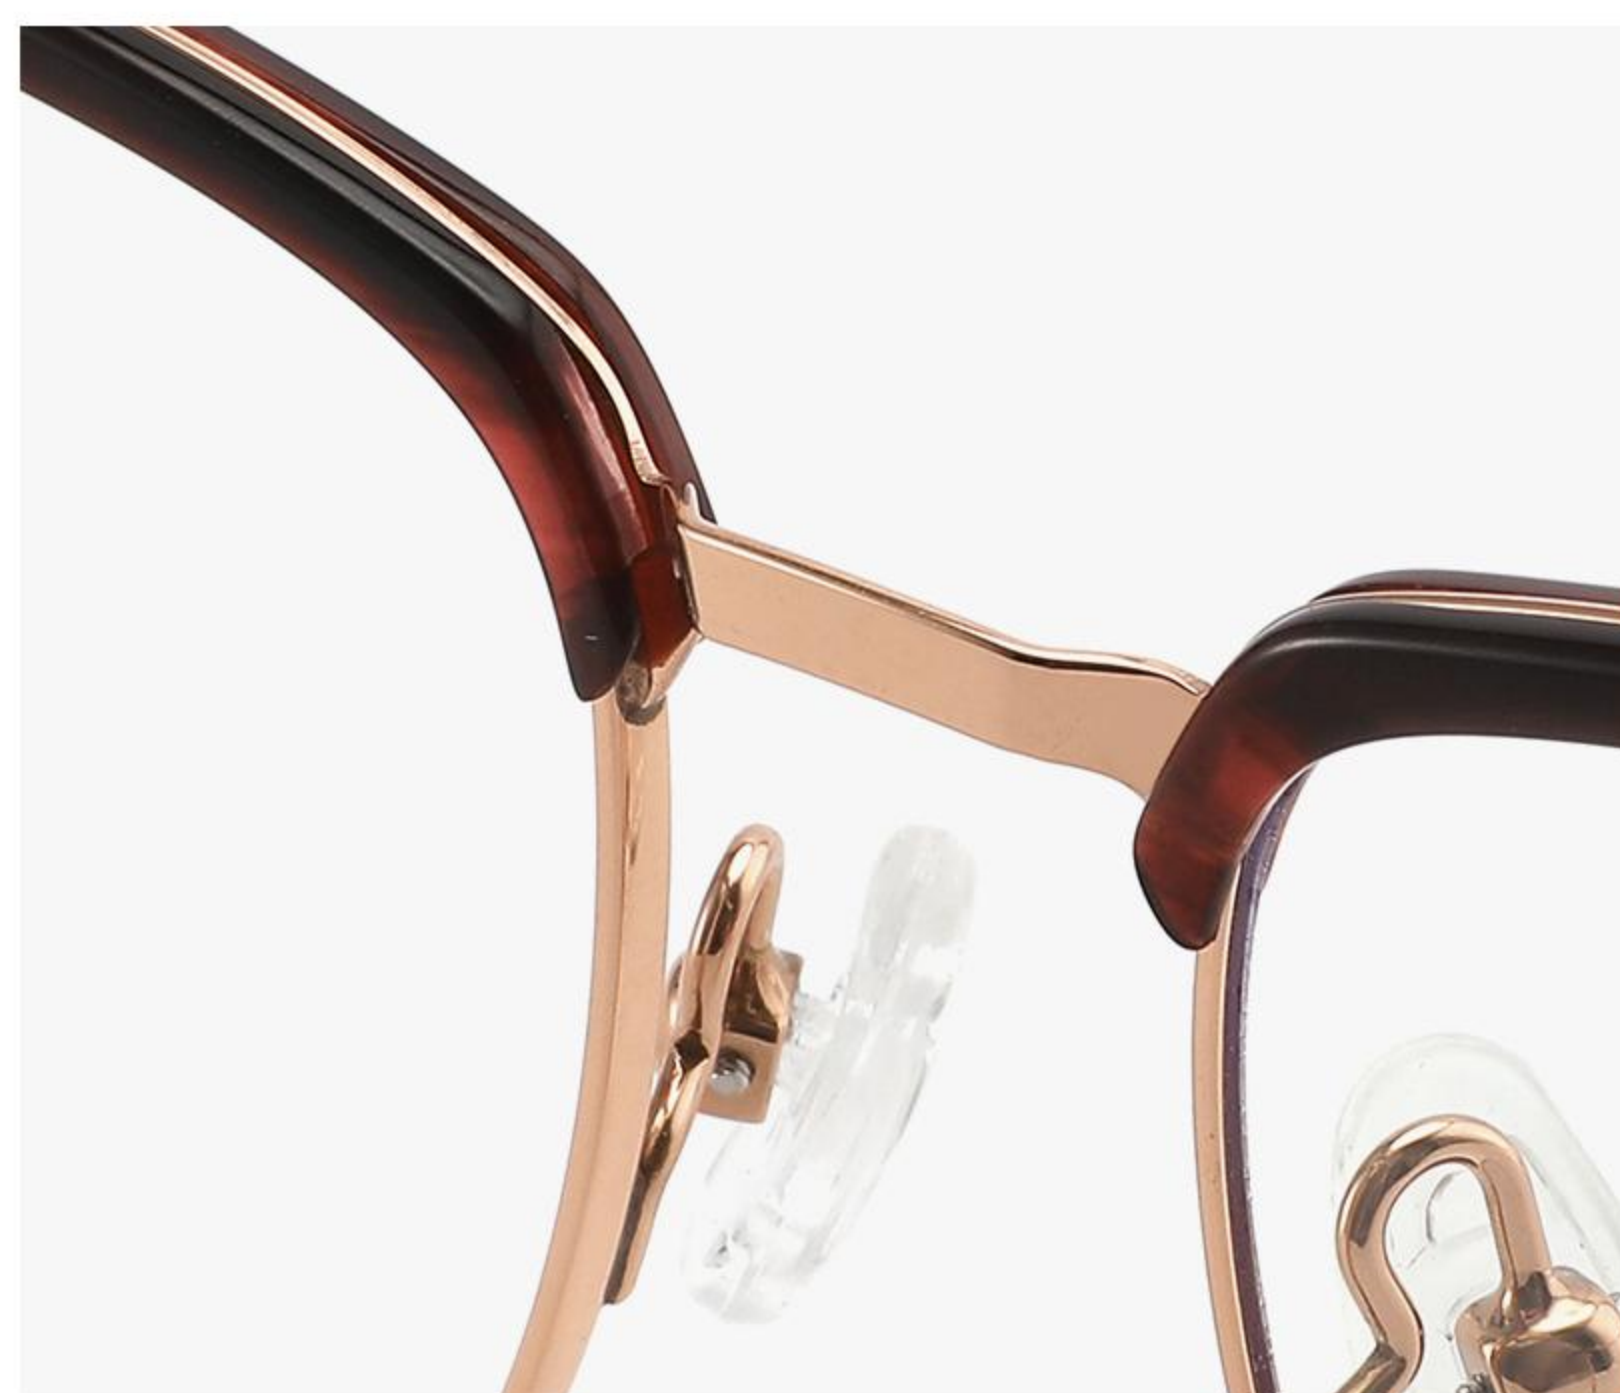

C5 亮银/透明  
BRIGHT SILVER/TRANSPARENT

MATERIAL:β-TITANIUM  
IP+ACETATE

MODEL BS6112  
SIZE 52-17-145

SIZE:

138mm

52mm

43mm

17mm

145mm

9G

C59 哑深墨绿/亮黑  
DUMB DEEP DARK GREEN  
/BRIGHT BLACK

C2 玫瑰金/条纹红棕/浅棕  
ROSE GOLD/STRIPE RED BROWN  
/LIGHT BROWN

C44 亮银/亮黑  
BRIGHT SILVER/BRIGHT BLACK

C6 亮浅枪/条纹灰/浅灰  
BRIGHT LIGHT GUN/STRIPE GREY  
/LIGHT GREY

C7 玫瑰金/玳瑁/浅棕  
ROSE GOLD/TORTOISESHELL  
/LIGHT BROWN

C5 亮银/透明  
BRIGHT SILVER/TRANSPARENT

MATERIAL:β-TITANIUM  
IP+ACETATE

MODEL BS6113  
SIZE 52-17-145

SIZE:

138mm

52mm

44.5mm