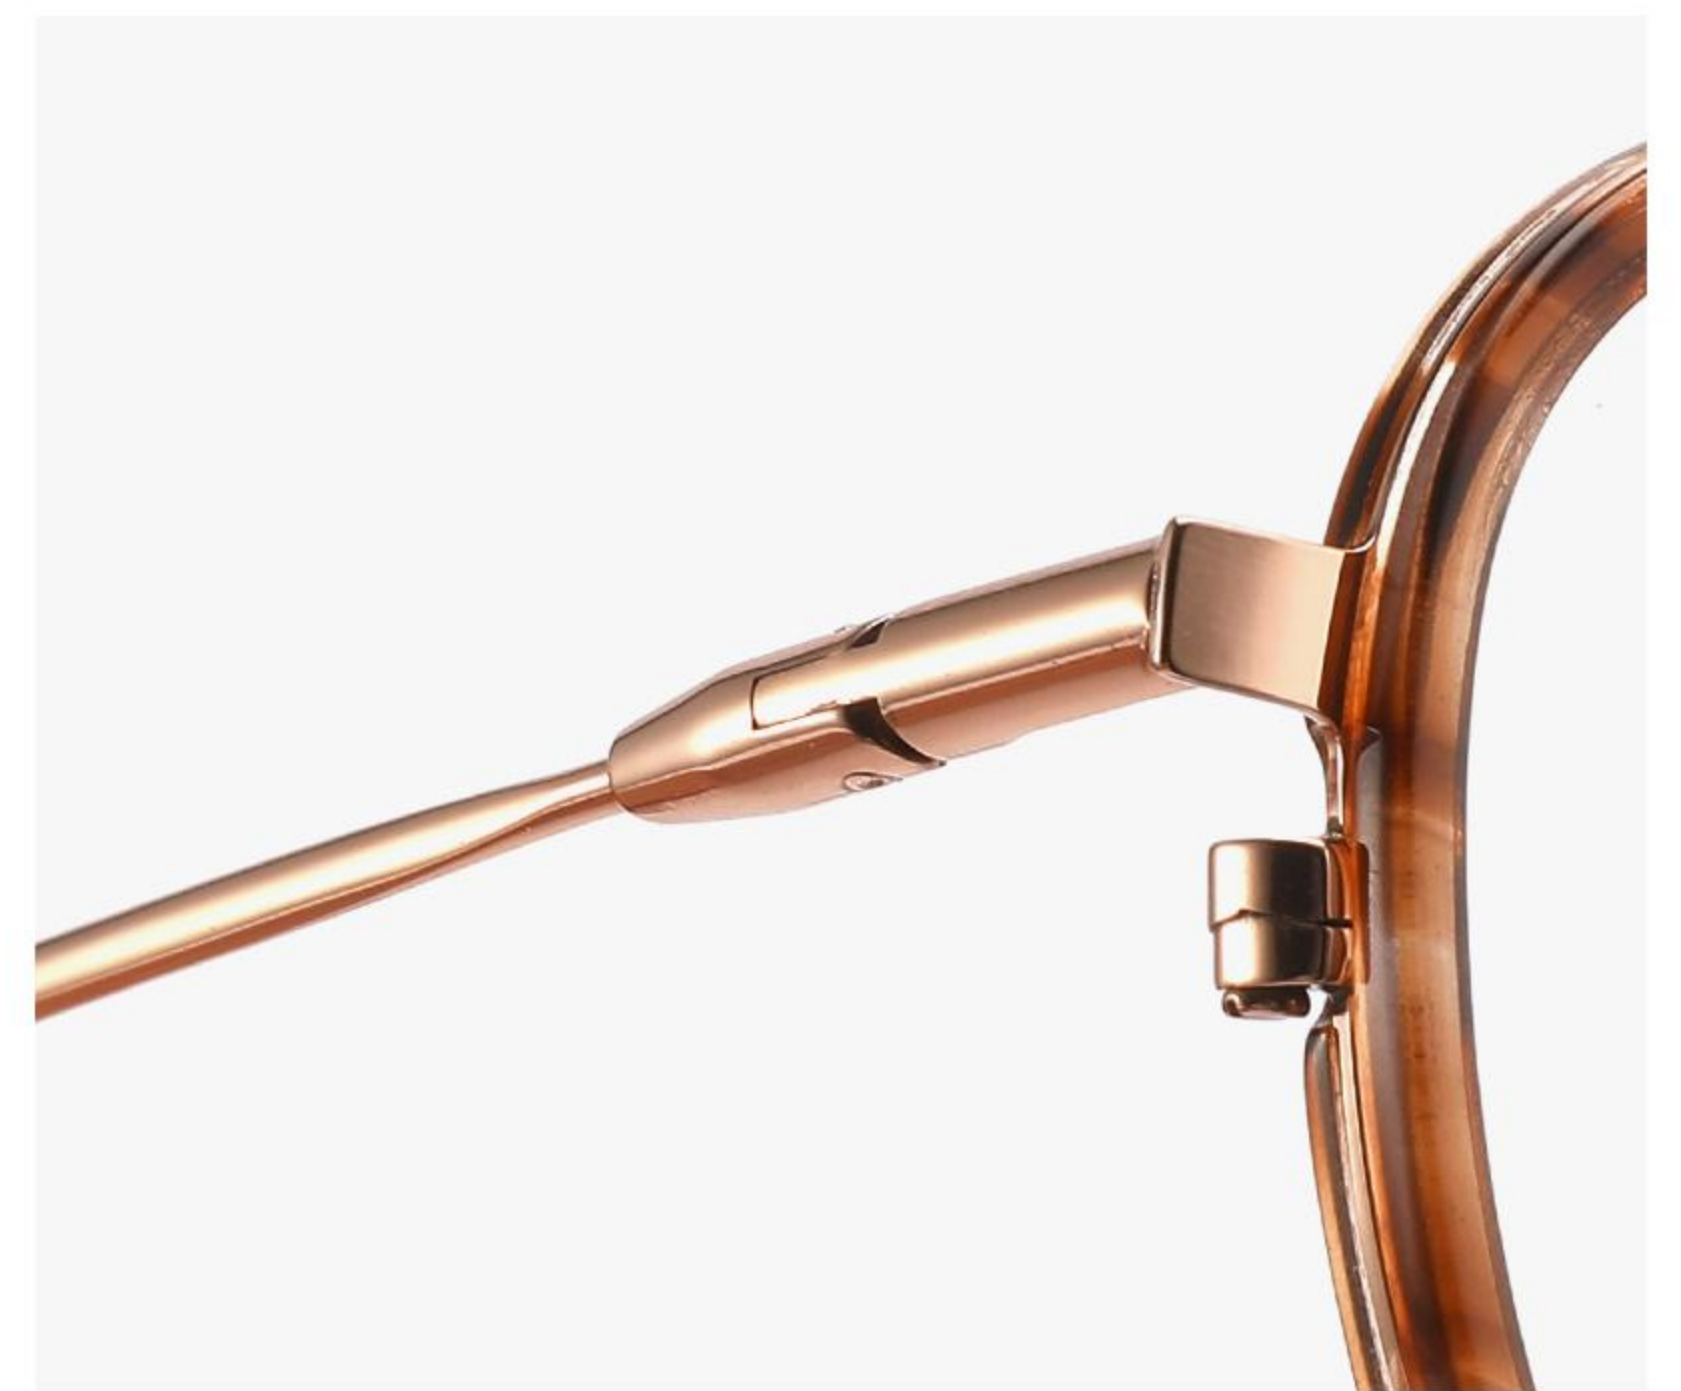

MATERIAL:β-TITANIUM  
IP+ACETATE

MODEL BS6096  
SIZE 52-19-145

SIZE:

137mm

52mm

47mm

19mm

145mm

C60 哑深墨绿/亮黑/浅绿  
DUMB DEEP DARK GREEN/BRIGHT  
BLACK/LIGHT GREEN

C65 亮银/浅粉/亮黑  
BRIGHT SILVER/LIGHT PINK  
/BRIGHT BLACK

MATERIAL:β-TITANIUM  
IP+ACETATE

MODEL BS6097  
SIZE 49-19-145

SIZE:

130mm

49mm

46mm

19mm

145mm

9G

C60 哑深墨绿/亮黑/浅绿  
DUMB DEEP DARK GREEN  
/BRIGHT BLACK/LIGHT GREEN

C2 玫瑰金/条纹红棕/浅棕  
ROSE GOLD/STRIPE RED BROWN  
/LIGHT BROWN

C65 亮银/浅粉/亮黑  
BRIGHT SILVER/LIGHT PINK  
/BRIGHT BLACK

C6 亮浅枪/条纹浅灰/浅灰  
BRIGHT LIGHT GUN/STRIPE LIGHT GREY  
/LIGHT GREY

C35 玫瑰金/玳瑁/透明  
ROSE GOLD/TORTOISESHELL  
/TRANSPARENT

C5 亮银/透明  
BRIGHT SILVER/TRANSPARENT

MATERIAL:β-TITANIUM  
IP+ACETATE

MODEL BS6098  
SIZE 52-18-145

SIZE:

137mm

52mm

46mm