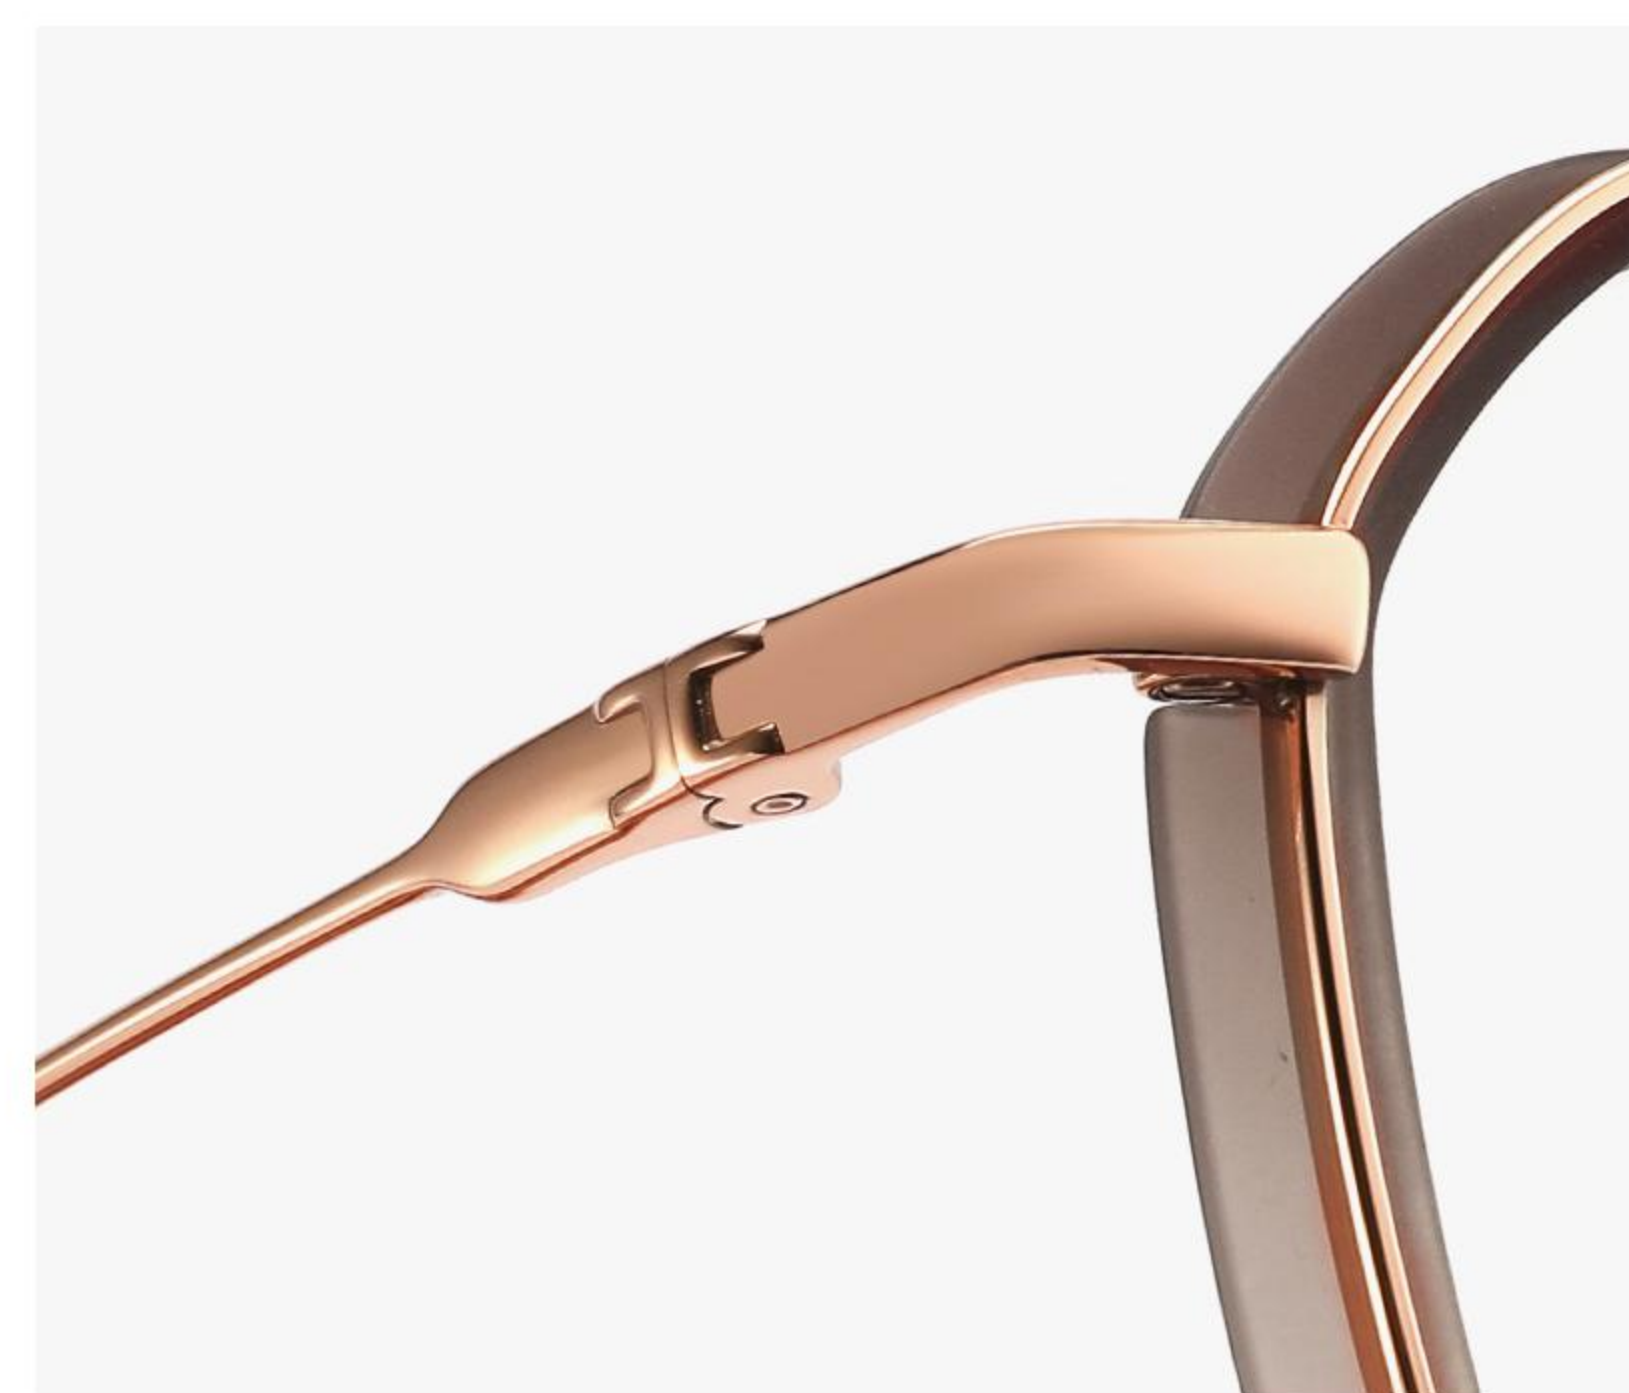

C7 玫瑰金/玳瑁/浅棕  
ROSE GOLD/TORTOISESHELL  
/LIGHT BROWN

C5 亮银/透明  
BRIGHT SILVER/TRANSPARENT

MATERIAL:β-TITANIUM  
IP+ACETATE

MODEL BS6113  
SIZE 52-17-145

SIZE:

138mm

52mm

44.5mm

17mm

145mm

9G

C59 哑深墨绿/亮黑  
DUMB DEEP DARK GREEN  
/BRIGHT BLACK

C2 玫瑰金/条纹红棕/浅棕  
ROSE GOLD/STRIPE RED BROWN  
/LIGHT BROWN

C44 亮银/亮黑  
BRIGHT SILVER/BRIGHT BLACK

C6 亮浅枪/条纹灰/浅灰  
BRIGHT LIGHT GUN/STRIPE GREY  
/LIGHT GREY

C7 玫瑰金/玳瑁/浅棕  
ROSE GOLD/TORTOISESHELL  
/LIGHT BROWN

C5 亮银/透明  
BRIGHT SILVER/TRANSPARENT

MATERIAL:β-TITANIUM  
IP+ACETATE

MODEL BS6119  
SIZE 50-19-145

SIZE:

138mm

50mm

45mm