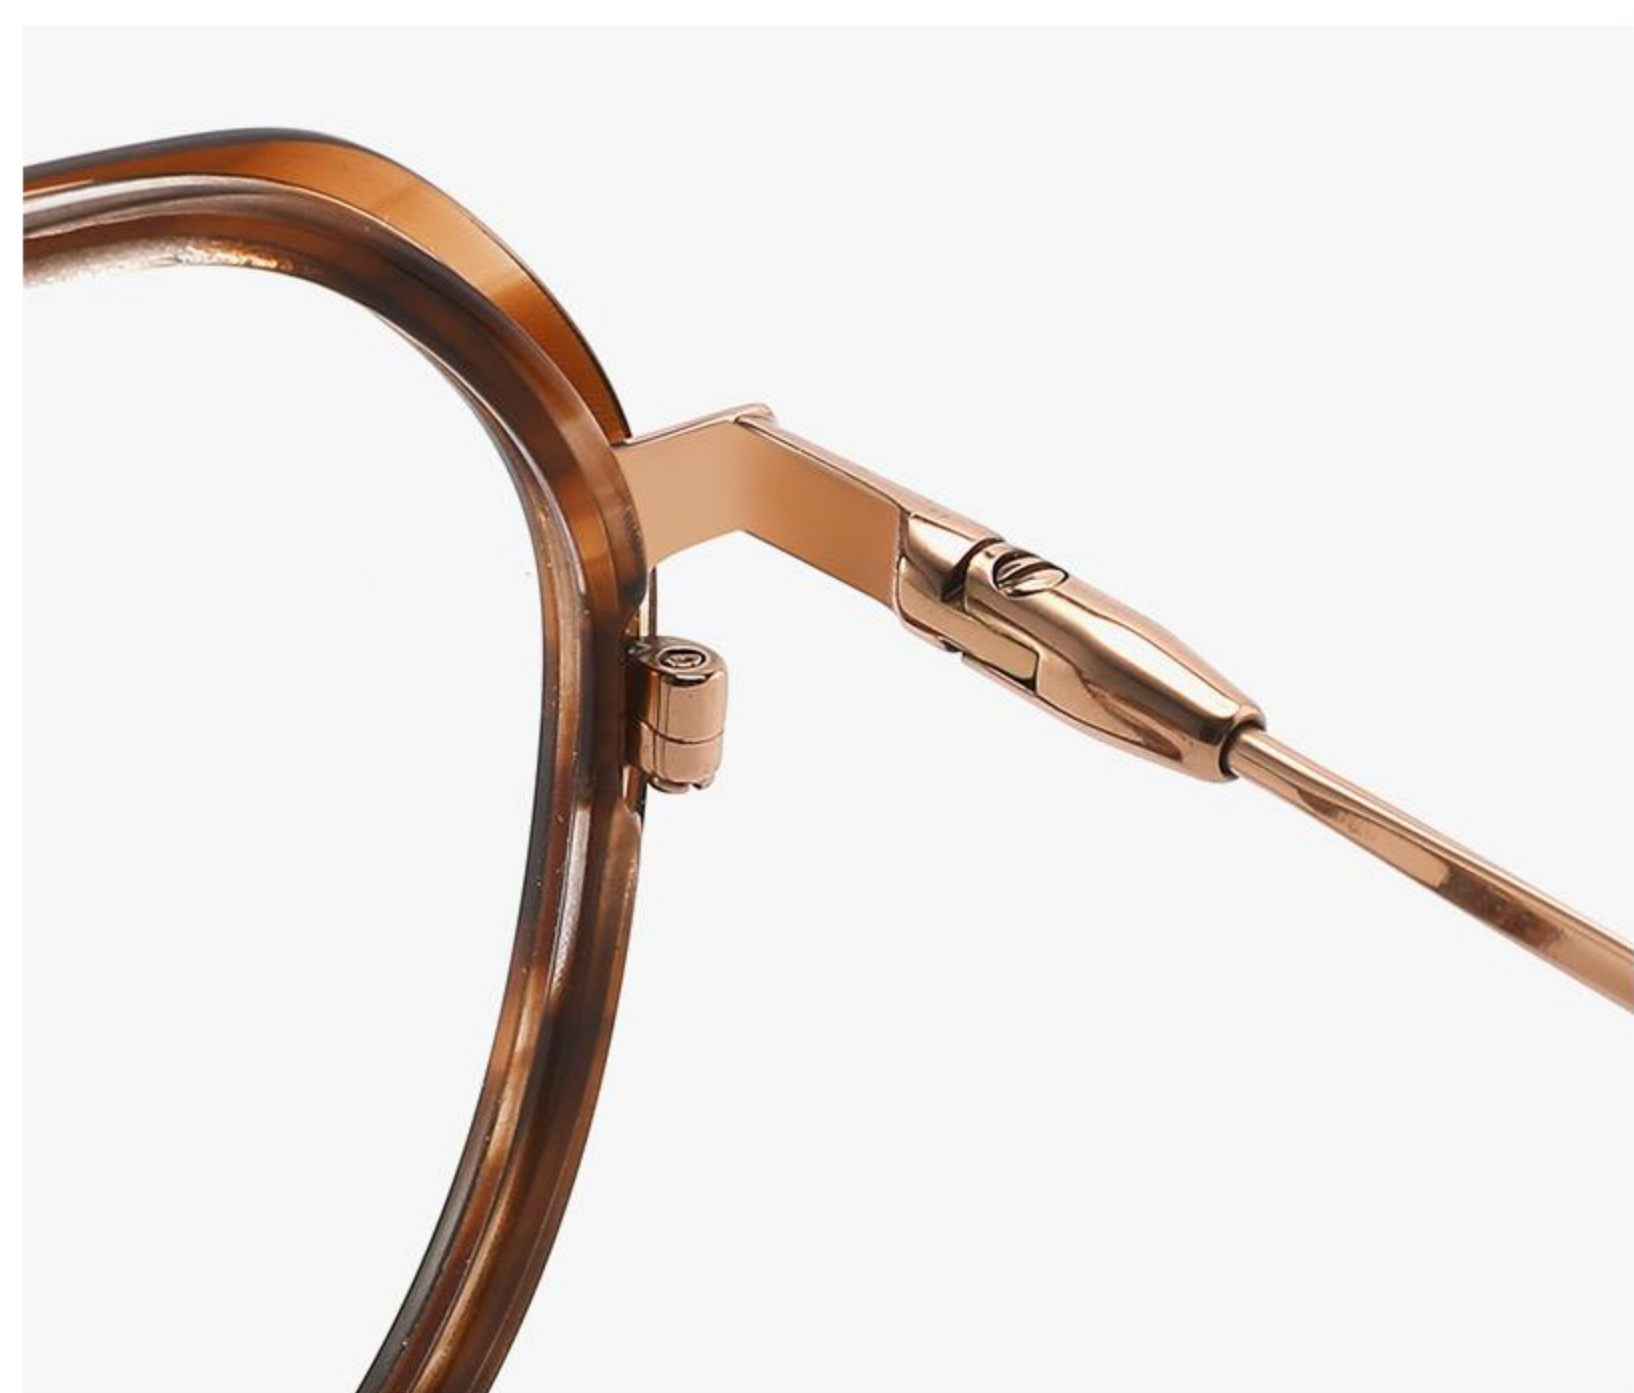

MATERIAL:β-TITANIUM  
IP+ACETATE

MODEL BS6096  
SIZE 52-19-145

SIZE:

137mm

52mm

47mm

19mm

145mm

12G

C2 玫瑰金/条纹红棕/浅棕  
ROSE GOLD/STRIPE RED BROWN  
/LIGHT BROWN

C5 亮银/透明/透明  
BRIGHT SILVER/TRANSPARENT  
/TRANSPARENT

C6 亮浅枪/透明浅灰/浅灰  
BRIGHT LIGHT GUN/TRANSPARENT  
LIGHT GREY/LIGHT GREY

C35 玫瑰金/玳瑁/透明  
ROSE GOLD/TORTOISESHELL  
/TRANSPARENT

C60 哑深墨绿/亮黑/浅绿  
DUMB DEEP DARK GREEN/BRIGHT  
BLACK/LIGHT GREEN

C65 亮银/浅粉/亮黑  
BRIGHT SILVER/LIGHT PINK  
/BRIGHT BLACK

MATERIAL:β-TITANIUM  
IP+ACETATE

MODEL BS6097  
SIZE 49-19-145

SIZE:

130mm

49mm

46mm

C35 玫瑰金/玳瑁/透明  
ROSE GOLD/TORTOISESHELL  
/TRANSPARENT

C5 亮银/透明  
BRIGHT SILVER/TRANSPARENT

MATERIAL:β-TITANIUM  
IP+ACETATE

MODEL BS6098  
SIZE 52-18-145

SIZE:

137mm

52mm

46mm