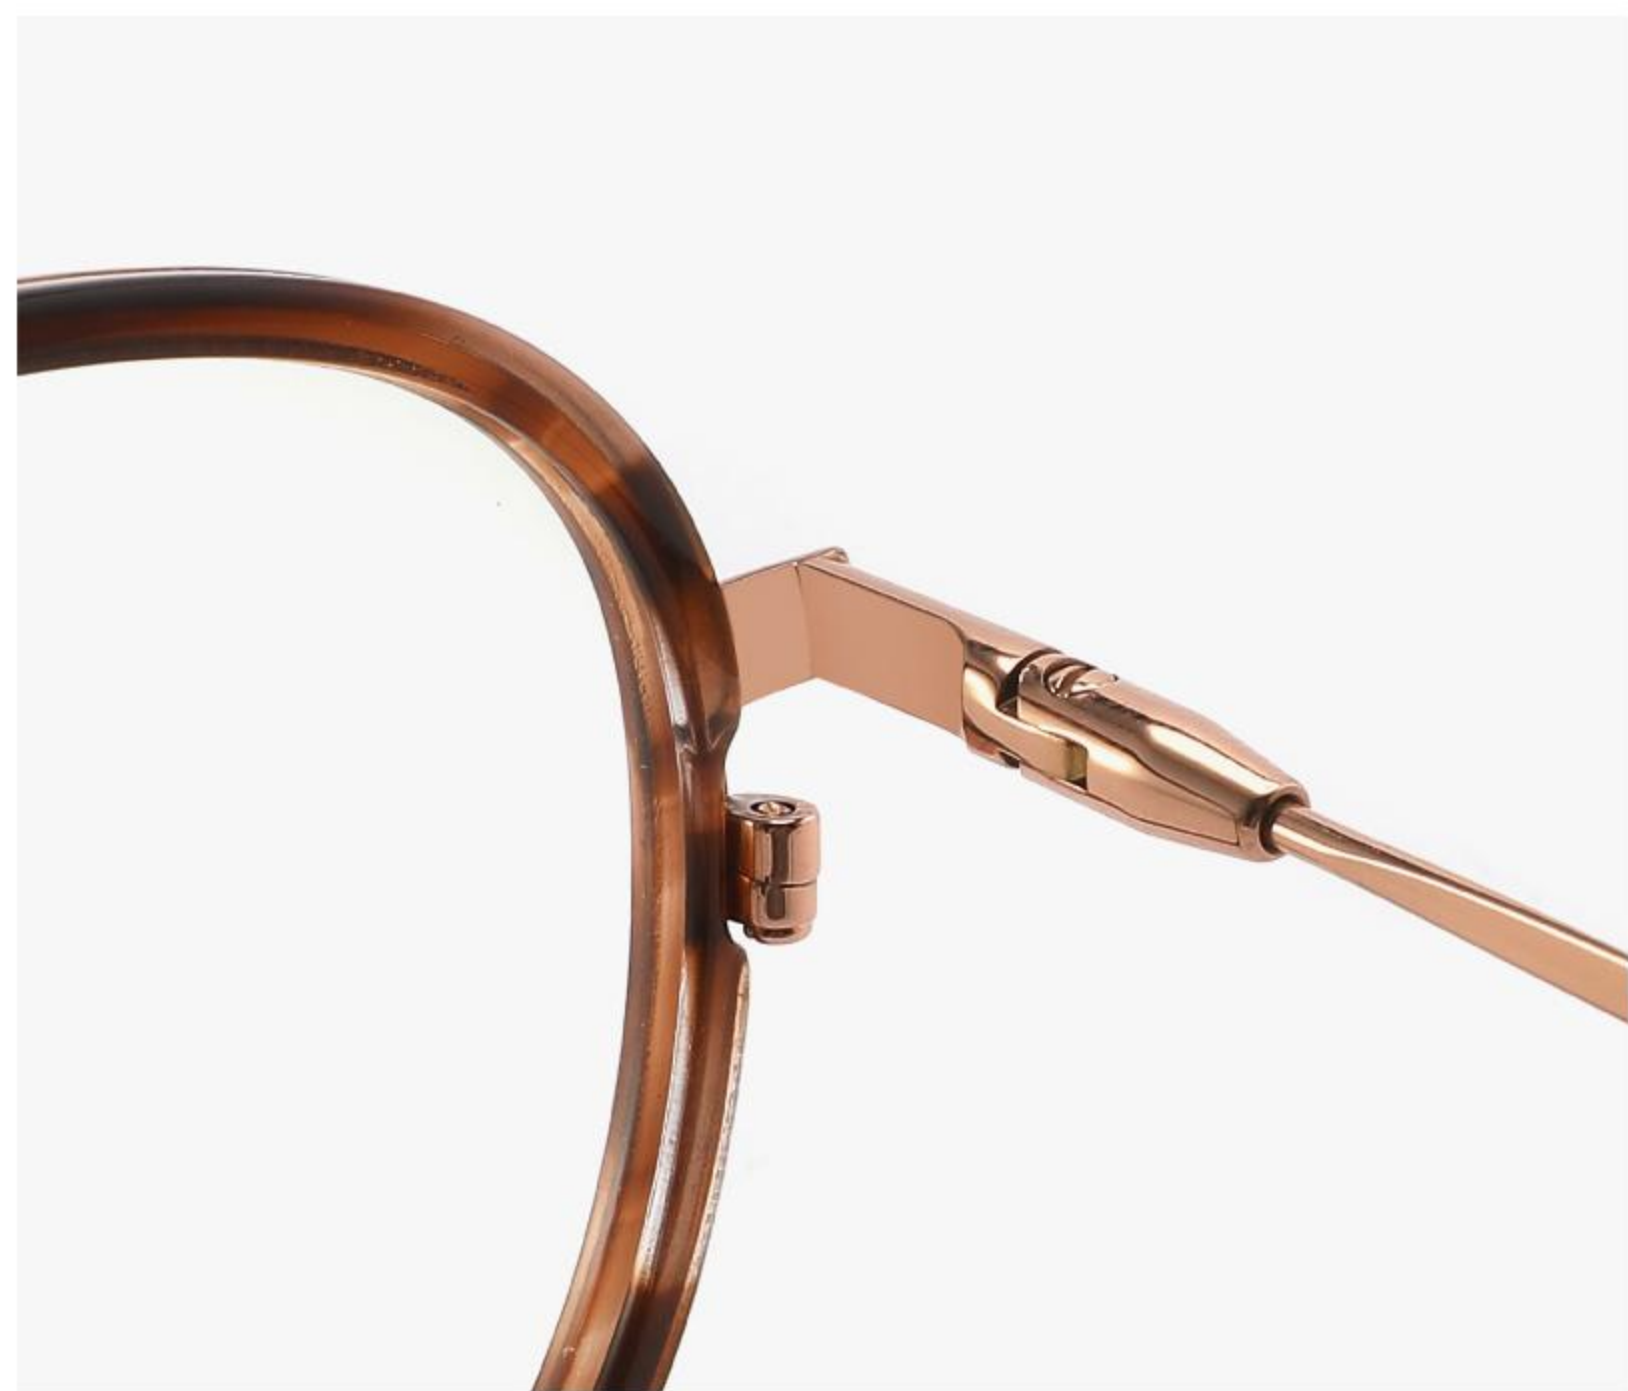

MATERIAL:β-TITANIUM  
IP+ACETATE

MODEL BS6096  
SIZE 52-19-145

SIZE:

137mm

52mm

47mm

19mm

145mm

C60 哑深墨绿/亮黑/浅绿  
DUMB DEEP DARK GREEN/BRIGHT  
BLACK/LIGHT GREEN

C65 亮银/浅粉/亮黑  
BRIGHT SILVER/LIGHT PINK  
/BRIGHT BLACK

MATERIAL:β-TITANIUM  
IP+ACETATE

MODEL BS6097  
SIZE 49-19-145

SIZE:

130mm

49mm

46mm

19mm

145mm

9G

C60 哑深墨绿/亮黑/浅绿  
DUMB DEEP DARK GREEN  
/BRIGHT BLACK/LIGHT GREEN

C2 玫瑰金/条纹红棕/浅棕  
ROSE GOLD/STRIPE RED BROWN  
/LIGHT BROWN

C65 亮银/浅粉/亮黑  
BRIGHT SILVER/LIGHT PINK  
/BRIGHT BLACK

C6 亮浅枪/条纹浅灰/浅灰  
BRIGHT LIGHT GUN/STRIPE LIGHT GREY  
/LIGHT GREY

C35 玫瑰金/玳瑁/透明  
ROSE GOLD/TORTOISESHELL  
/TRANSPARENT

C5 亮银/透明  
BRIGHT SILVER/TRANSPARENT

MATERIAL:β-TITANIUM  
IP+ACETATE

MODEL BS6098  
SIZE 52-18-145

SIZE:

137mm

52mm

46mm