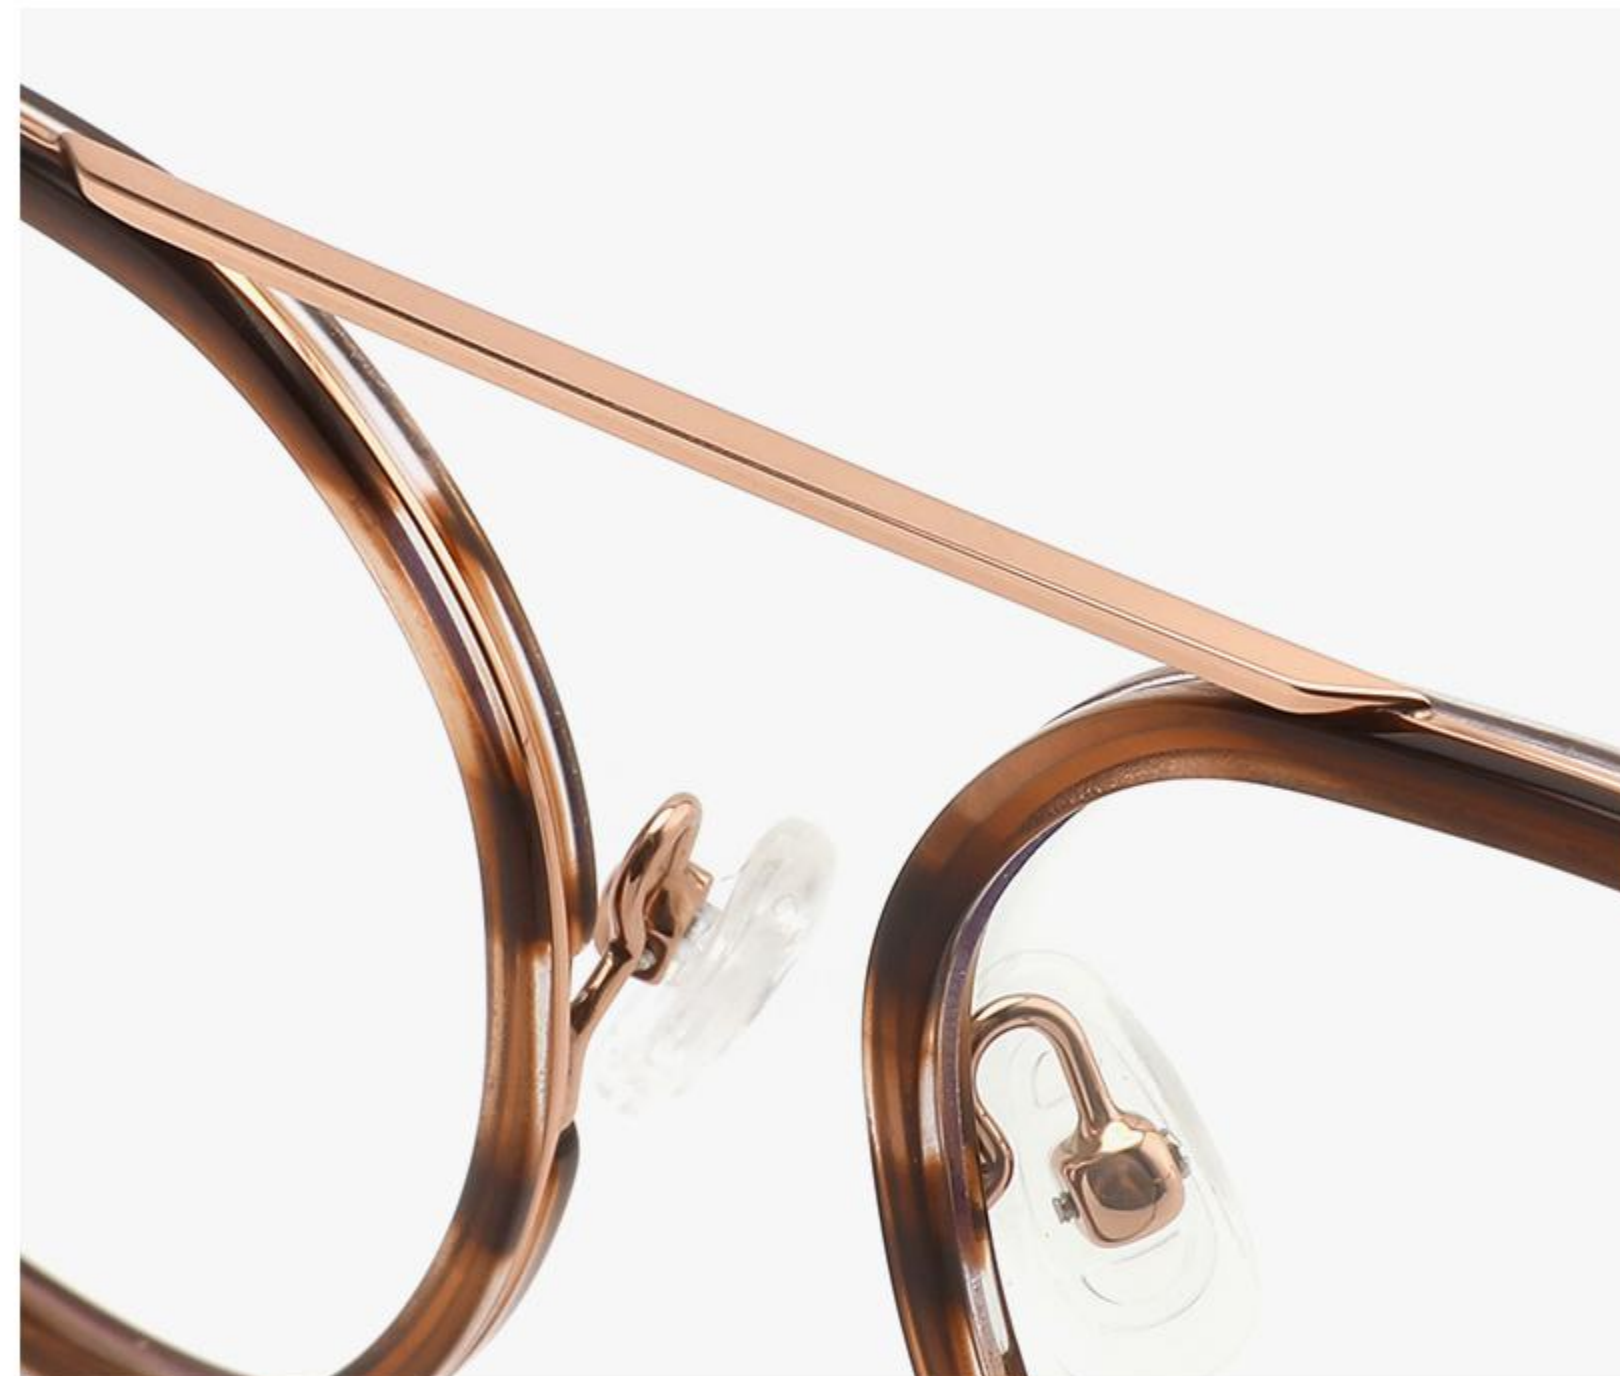

MATERIAL:β-TITANIUM  
IP+ACETATE

MODEL BS6096  
SIZE 52-19-145

SIZE:

137mm

52mm

47mm

19mm

145mm

C35 玫瑰金/玳瑁/透明  
ROSE GOLD/TORTOISESHELL  
/TRANSPARENT

C5 亮银/透明  
BRIGHT SILVER/TRANSPARENT

MATERIAL:β-TITANIUM  
IP+ACETATE

MODEL BS6098  
SIZE 52-18-145

SIZE:

137mm

52mm

46mm

MATERIAL:β-TITANIUM  
IP+ACETATE

MODEL BS6099  
SIZE 53-18-145

SIZE:

138mm

52mm

43.5mm

18mm

145mm