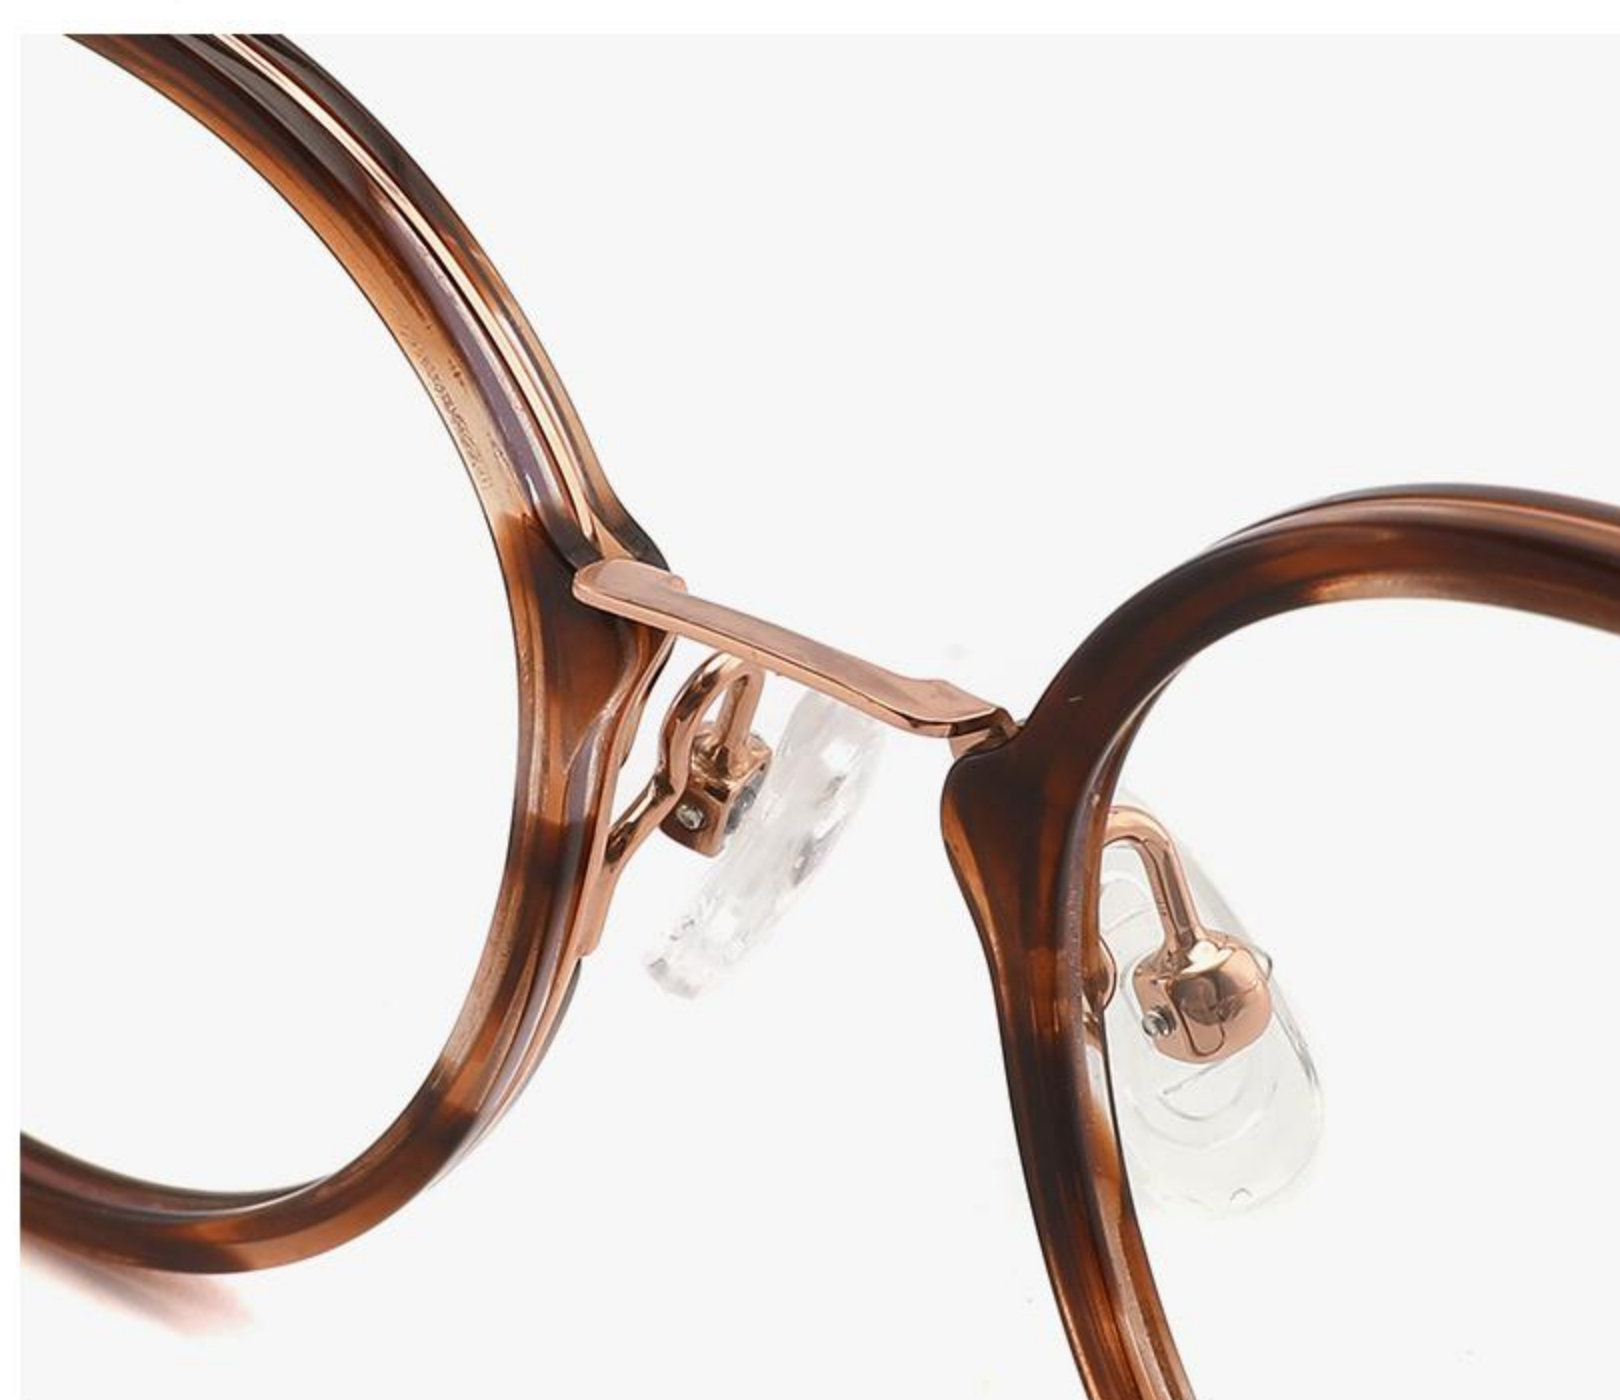

MATERIAL:β-TITANIUM  
IP+ACETATE

MODEL BS6096  
SIZE 52-19-145

SIZE:

137mm

52mm

47mm

19mm

145mm

C35 玫瑰金/玳瑁/透明  
ROSE GOLD/TORTOISESHELL  
/TRANSPARENT

C5 亮银/透明/透明  
BRIGHT SILVER/TRANSPARENT  
/TRANSPARENT

MATERIAL:β-TITANIUM  
IP+ACETATE

MODEL BS6100  
SIZE 54-18-145

SIZE:

140mm

54mm

43mm

MATERIAL:β-TITANIUM  
IP+ACETATE

MODEL BS6101  
SIZE 51-19-145

SIZE:

135mm

51mm

46mm

19mm

145mm