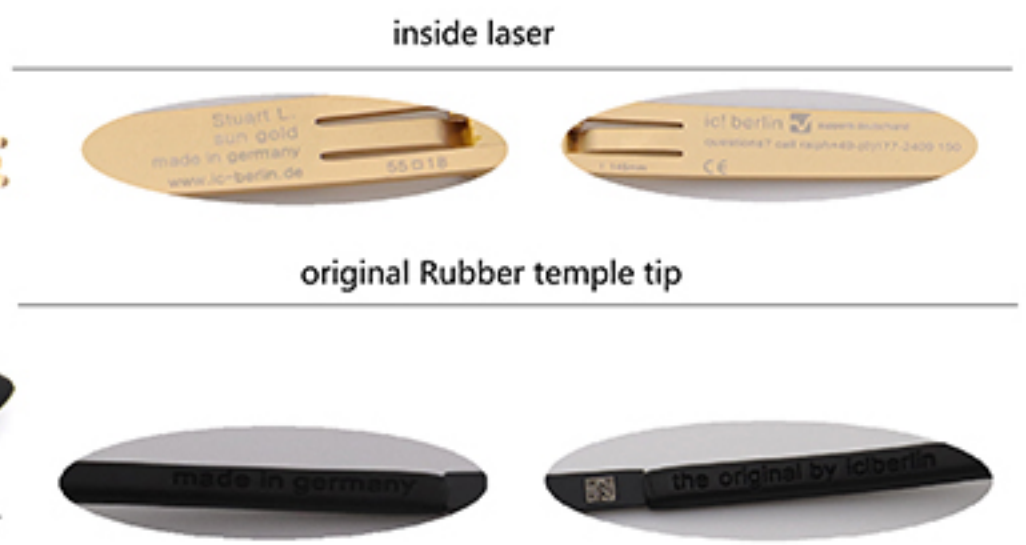

Model:Stuart L
Material:Metal
Size: 55-18-145