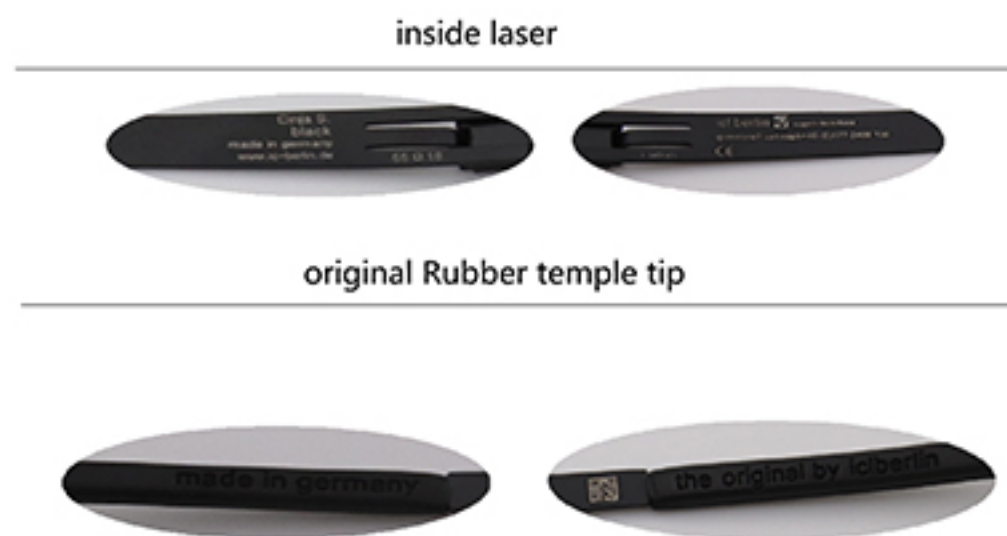

Model:Cinja S
Material: Metal
Size: 55-18-145