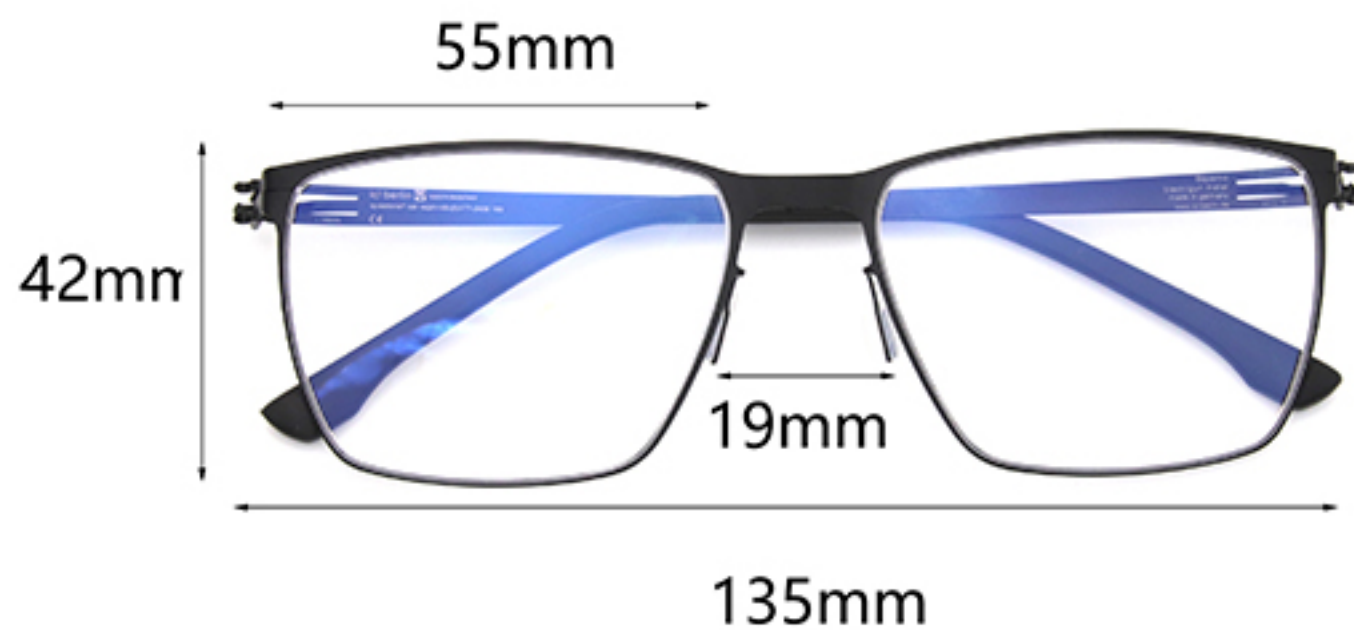

Model: Thomas A

Material: Metal

Size: 55-19-145