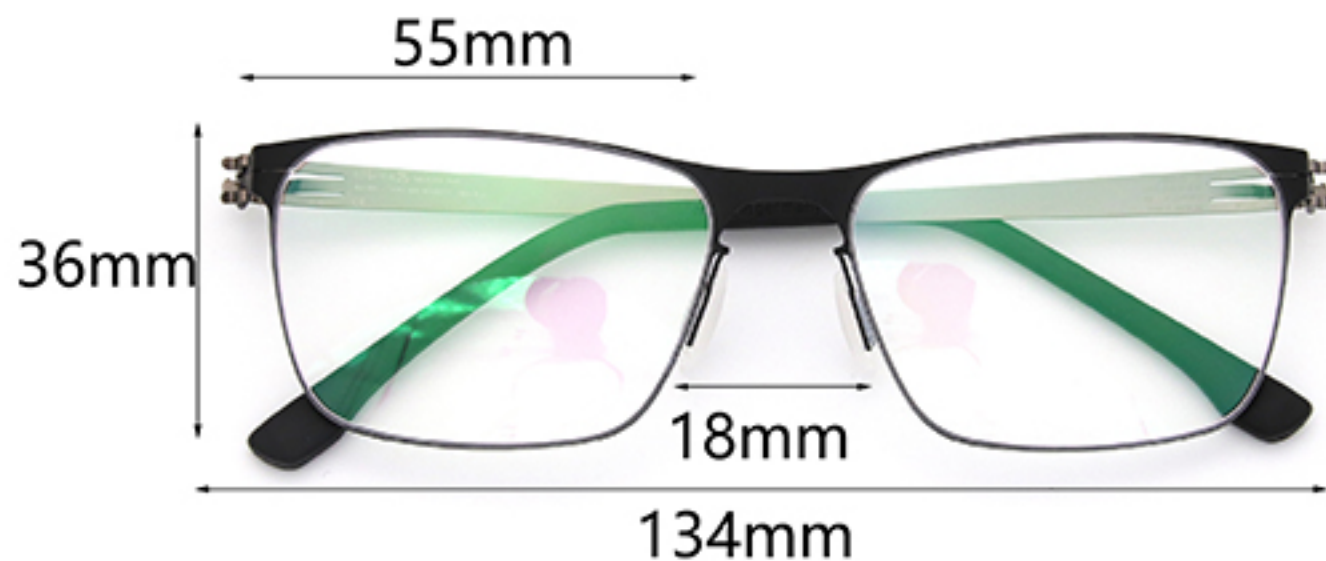

inside laser

original Rubber temple tip

Model: Jake-Dean

Material: Metal

Size: 55-18-145

M.Black

M.Gun

M.Black and M.Gun