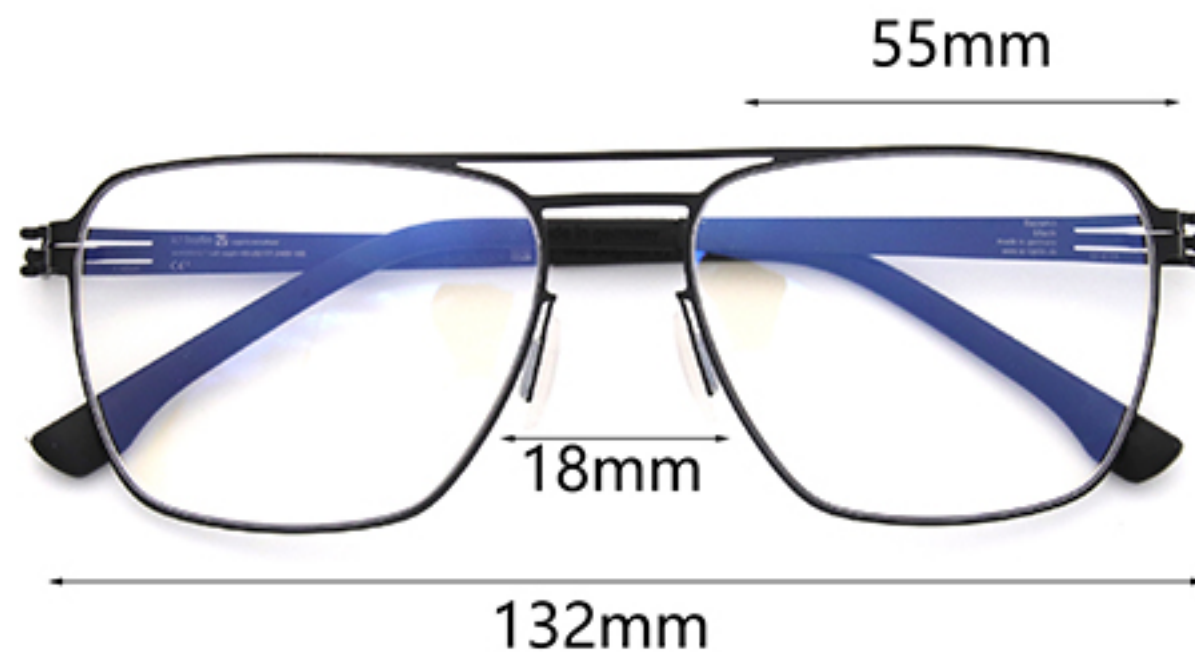

inside laser

original Rubber temple tip

Model: Bayamo
Material: Metal
Size: 55-18-145

40mm

55mm

18mm

132mm