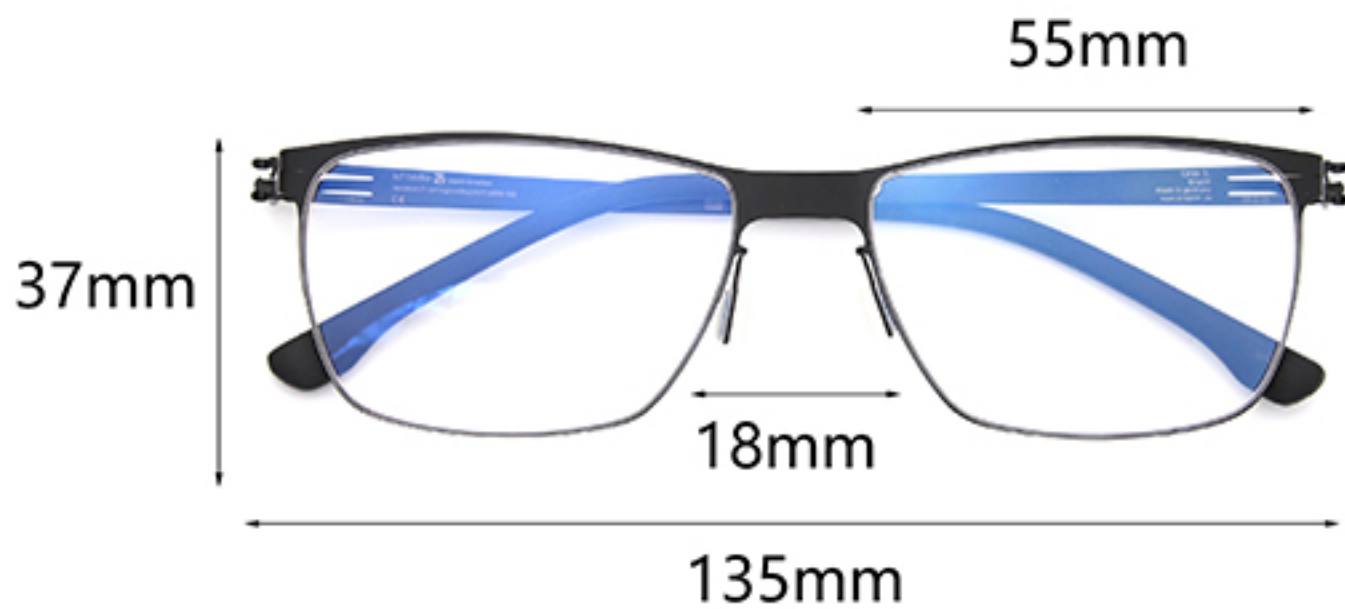

Model:Cinja S
Material: Metal
Size: 55-18-145