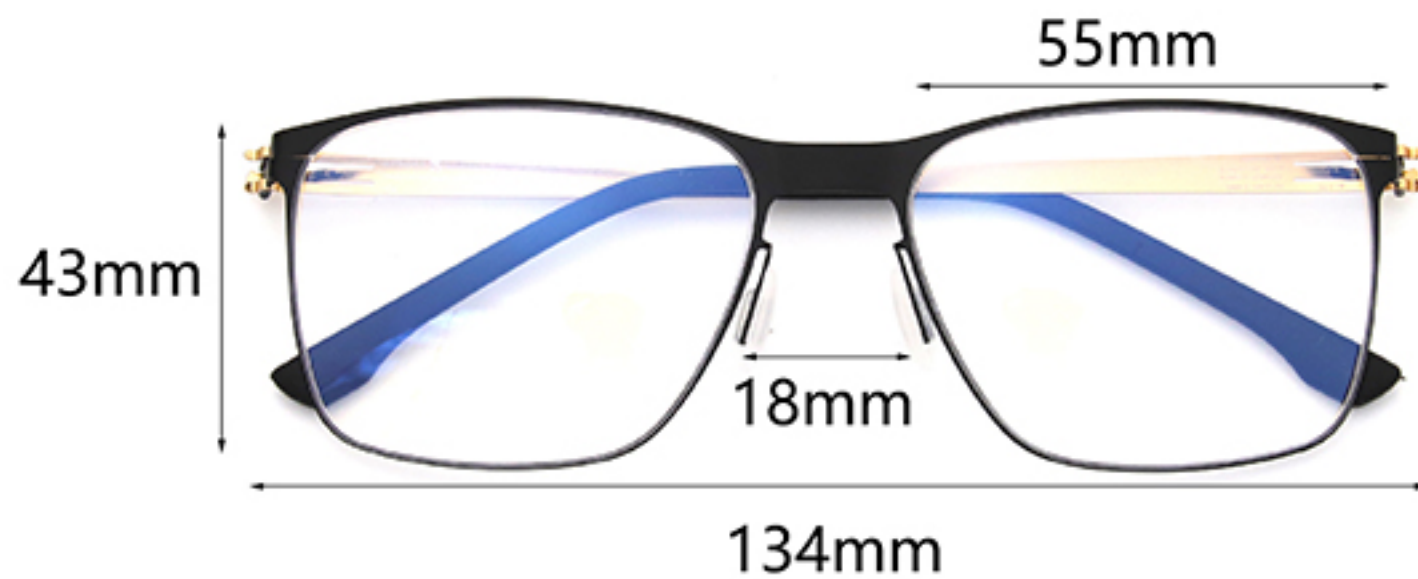

Size: 55-19-145

inside laser

original Rubber temple tip

M.Black

M.Gun

M.Black and M.Gun

M.Gold

M.Black and M.Gold