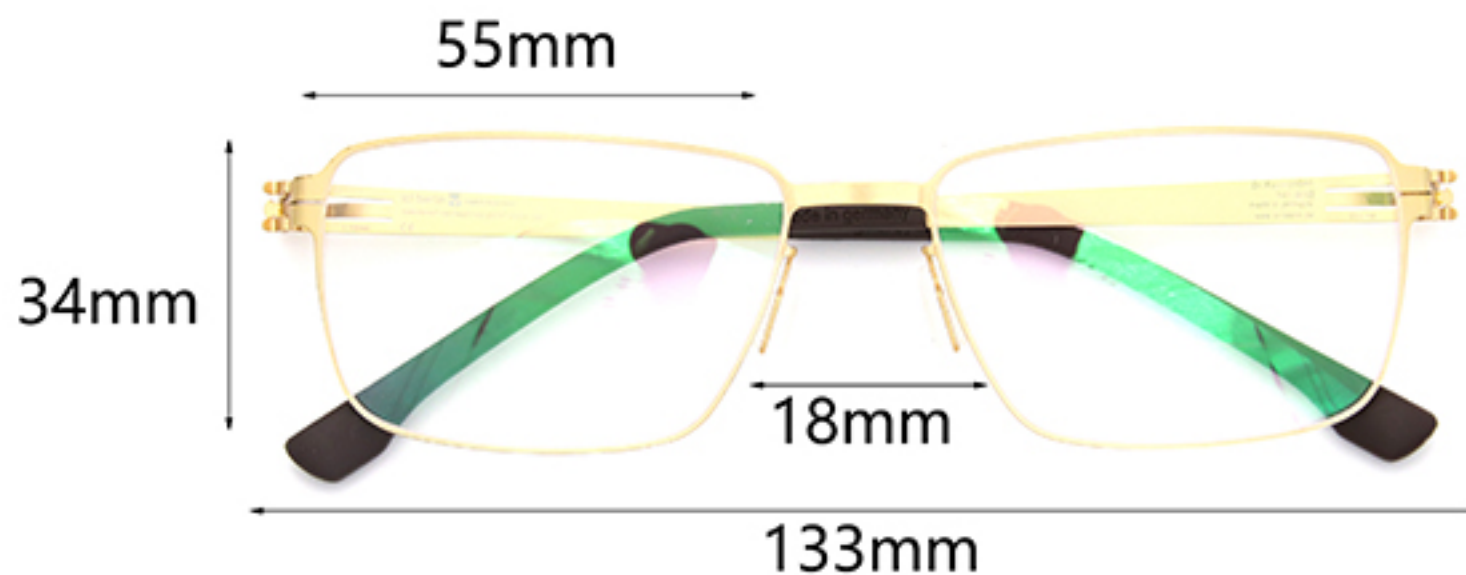

original Rubber temple tip