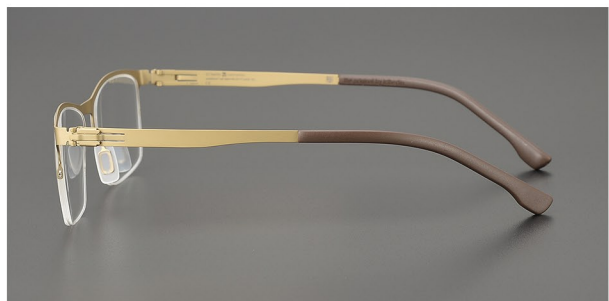

# 新款上市 高端品质 经典时尚新款 深圳制造

New Model listed, high-end quality, classic fashion new model made in Shenzhen

型号: Grogu

Model number: Grogu

类型: 时尚男女同款

Type: Fashion for men and women

镜框规格: 52-18-145

Frame Size: 52-18-145

材质:  $\beta$  钛

Material:  $\beta$  titanium

颜色: 4色可选

Colour: 4 Color optional

IP真空电镀 鱼丝半框

IP vacuum plating Fishing line Half frame