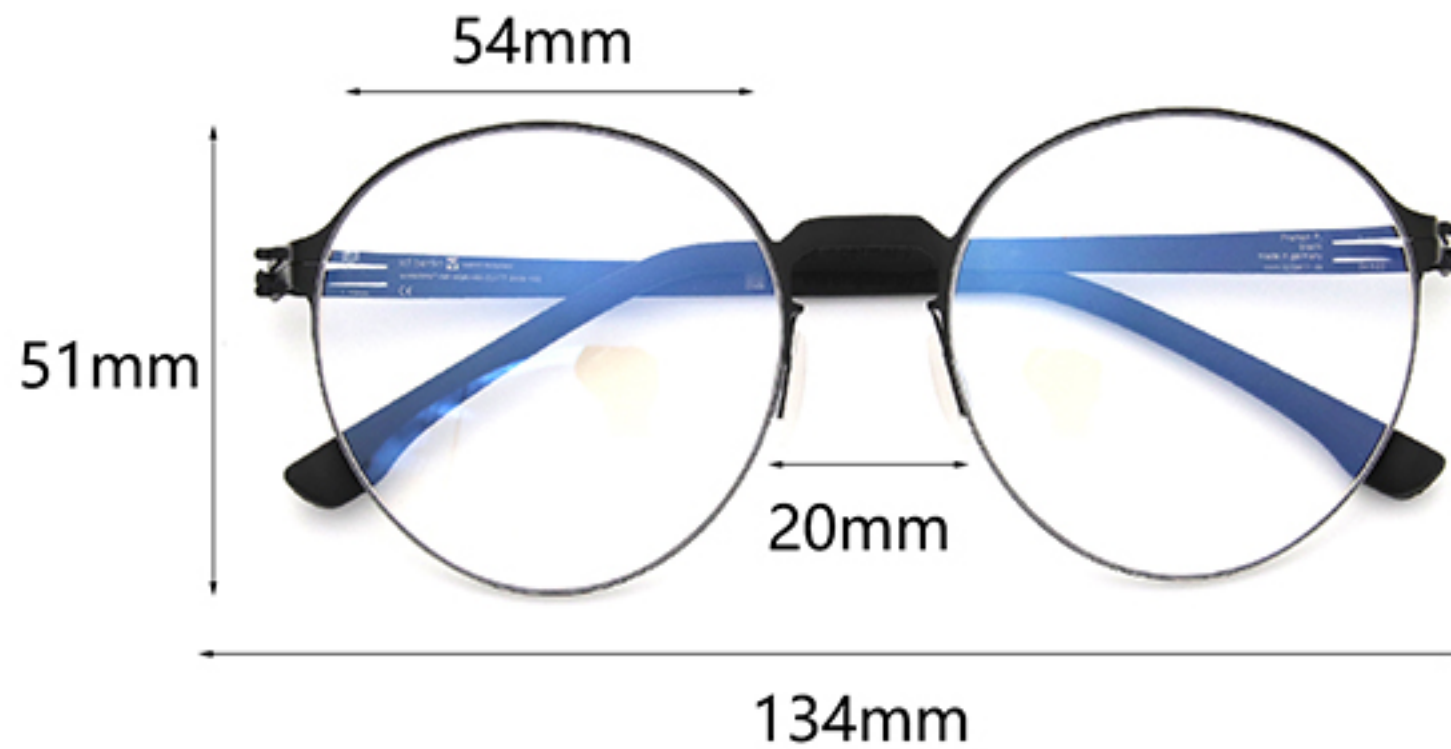

M.Black and M.Gold

inside laser

original Rubber temple tip

Model:Praphan p

Material: Metal

Size: 54-20-145

M.Black

M.Black and M.Sil