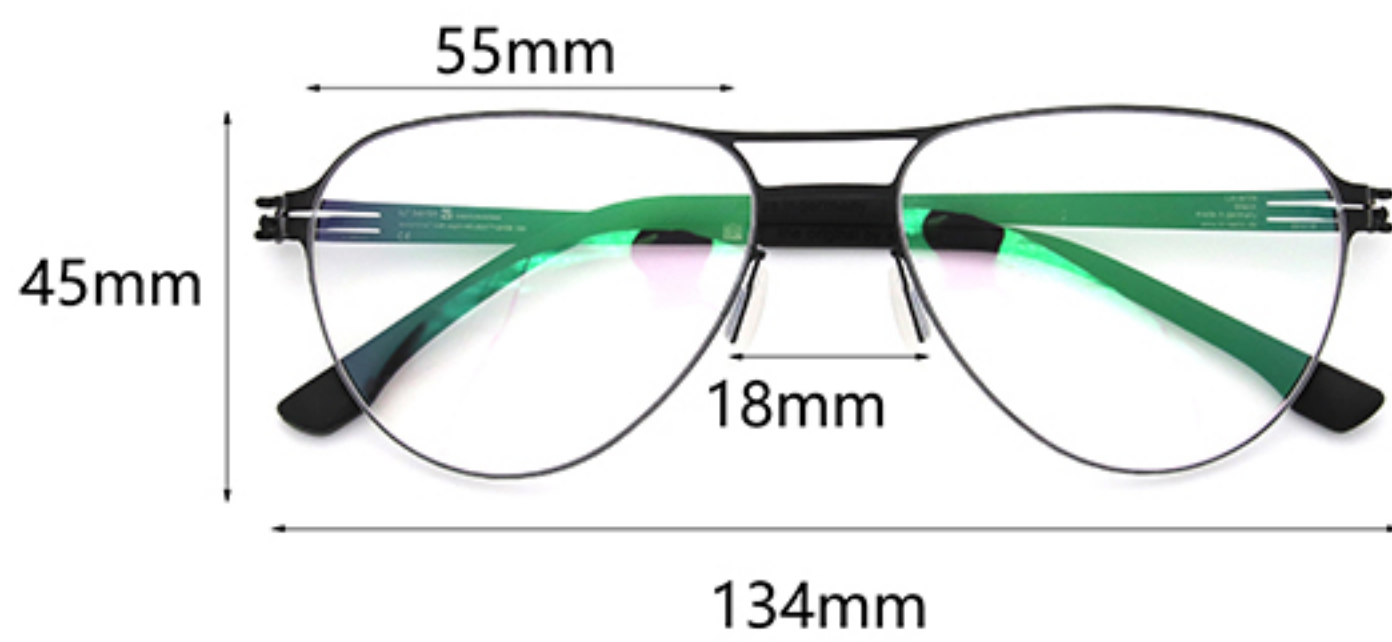

M.Black and M.Gun

M.Gold

M.Black and M.Gold

inside laser

original Rubber temple tip

Model:Leveante  
Material: Metal  
Size: 55-18-145

M.Black

M.Gun