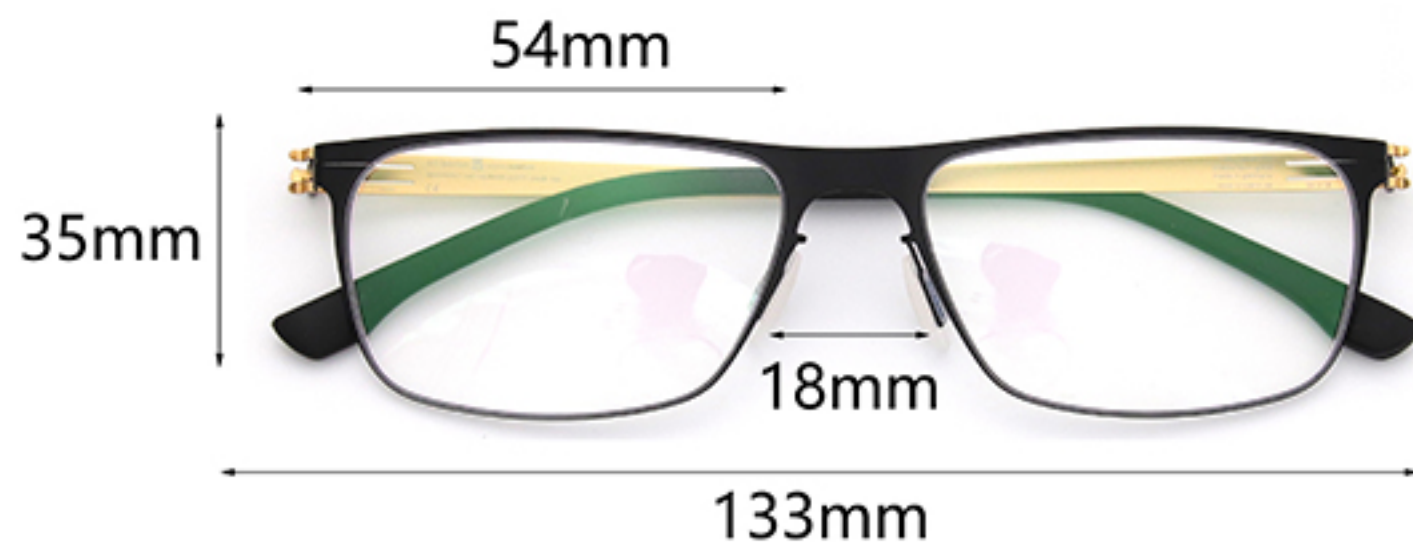

Size: 54-18-145

M.Black

M.Gun

M.Black and M.Gun

M.Gold

M.Black and M.Gold

inside laser

original Rubber temple tip