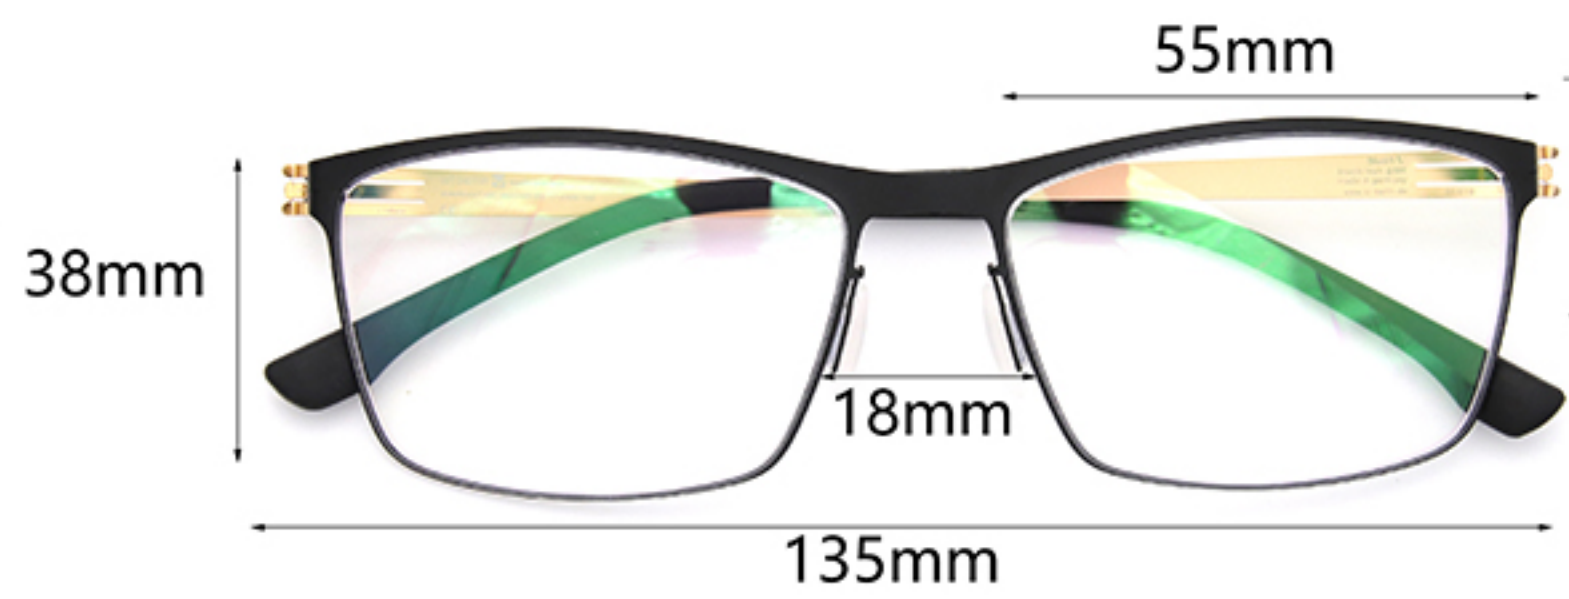

Model:Stuart L
Material:Metal
Size: 55-18-145