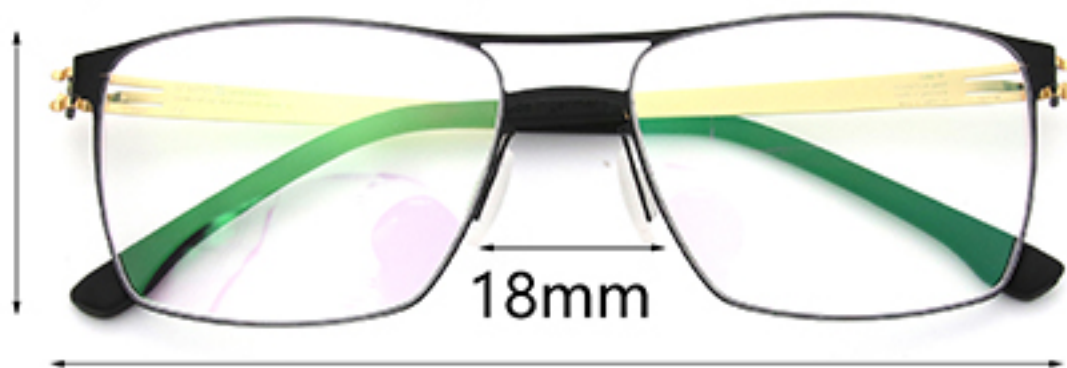

Model:Jana M

Material:Metal

Size: 55-18-145

38mm

55mm

18mm