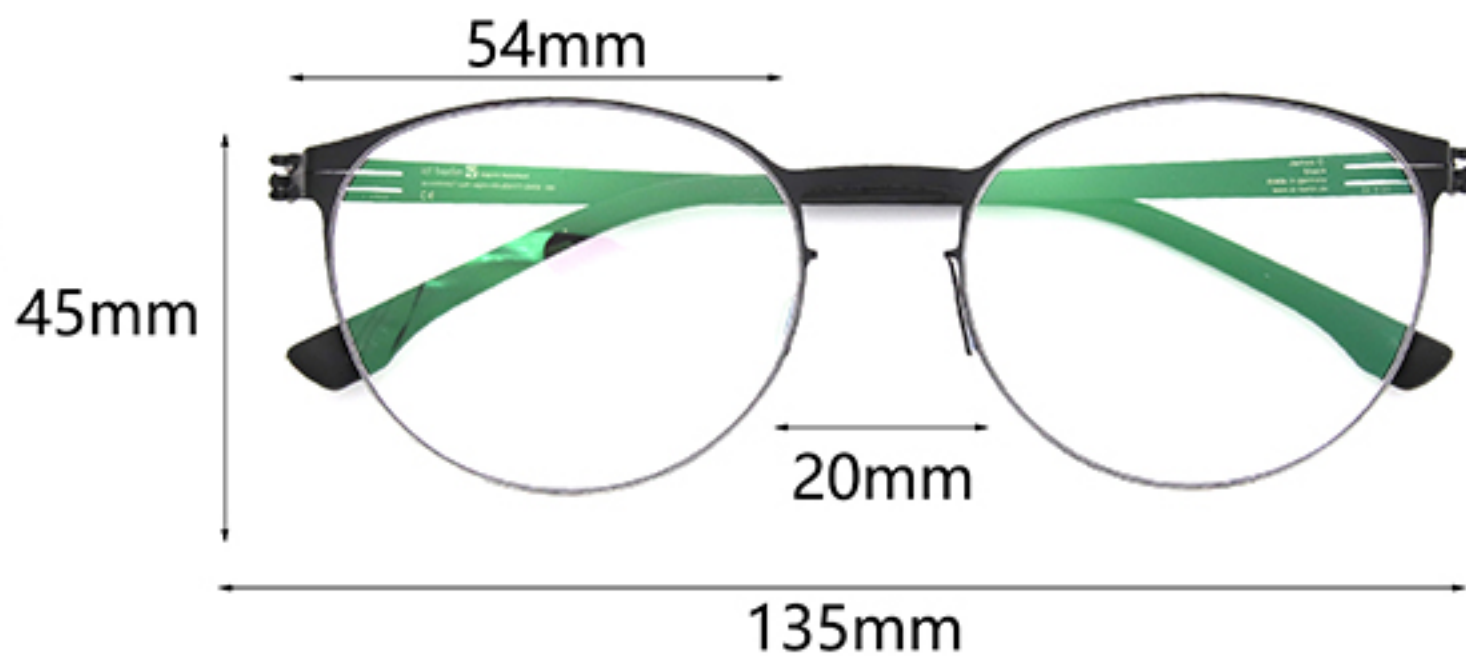

inside laser

original Rubber temple tip

Model:James C
Material:Metal
Size: 54-20-145