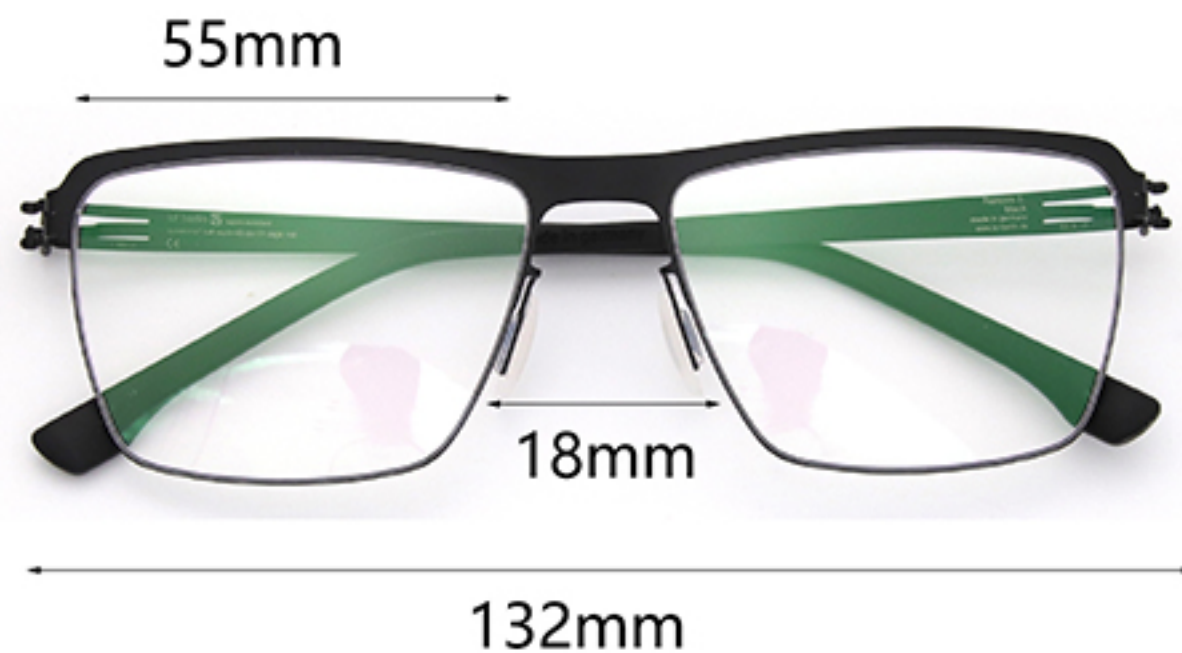

inside laser

original Rubber temple tip

Model:Francois S

Material: Metal

Size: 55-18-145

37mm