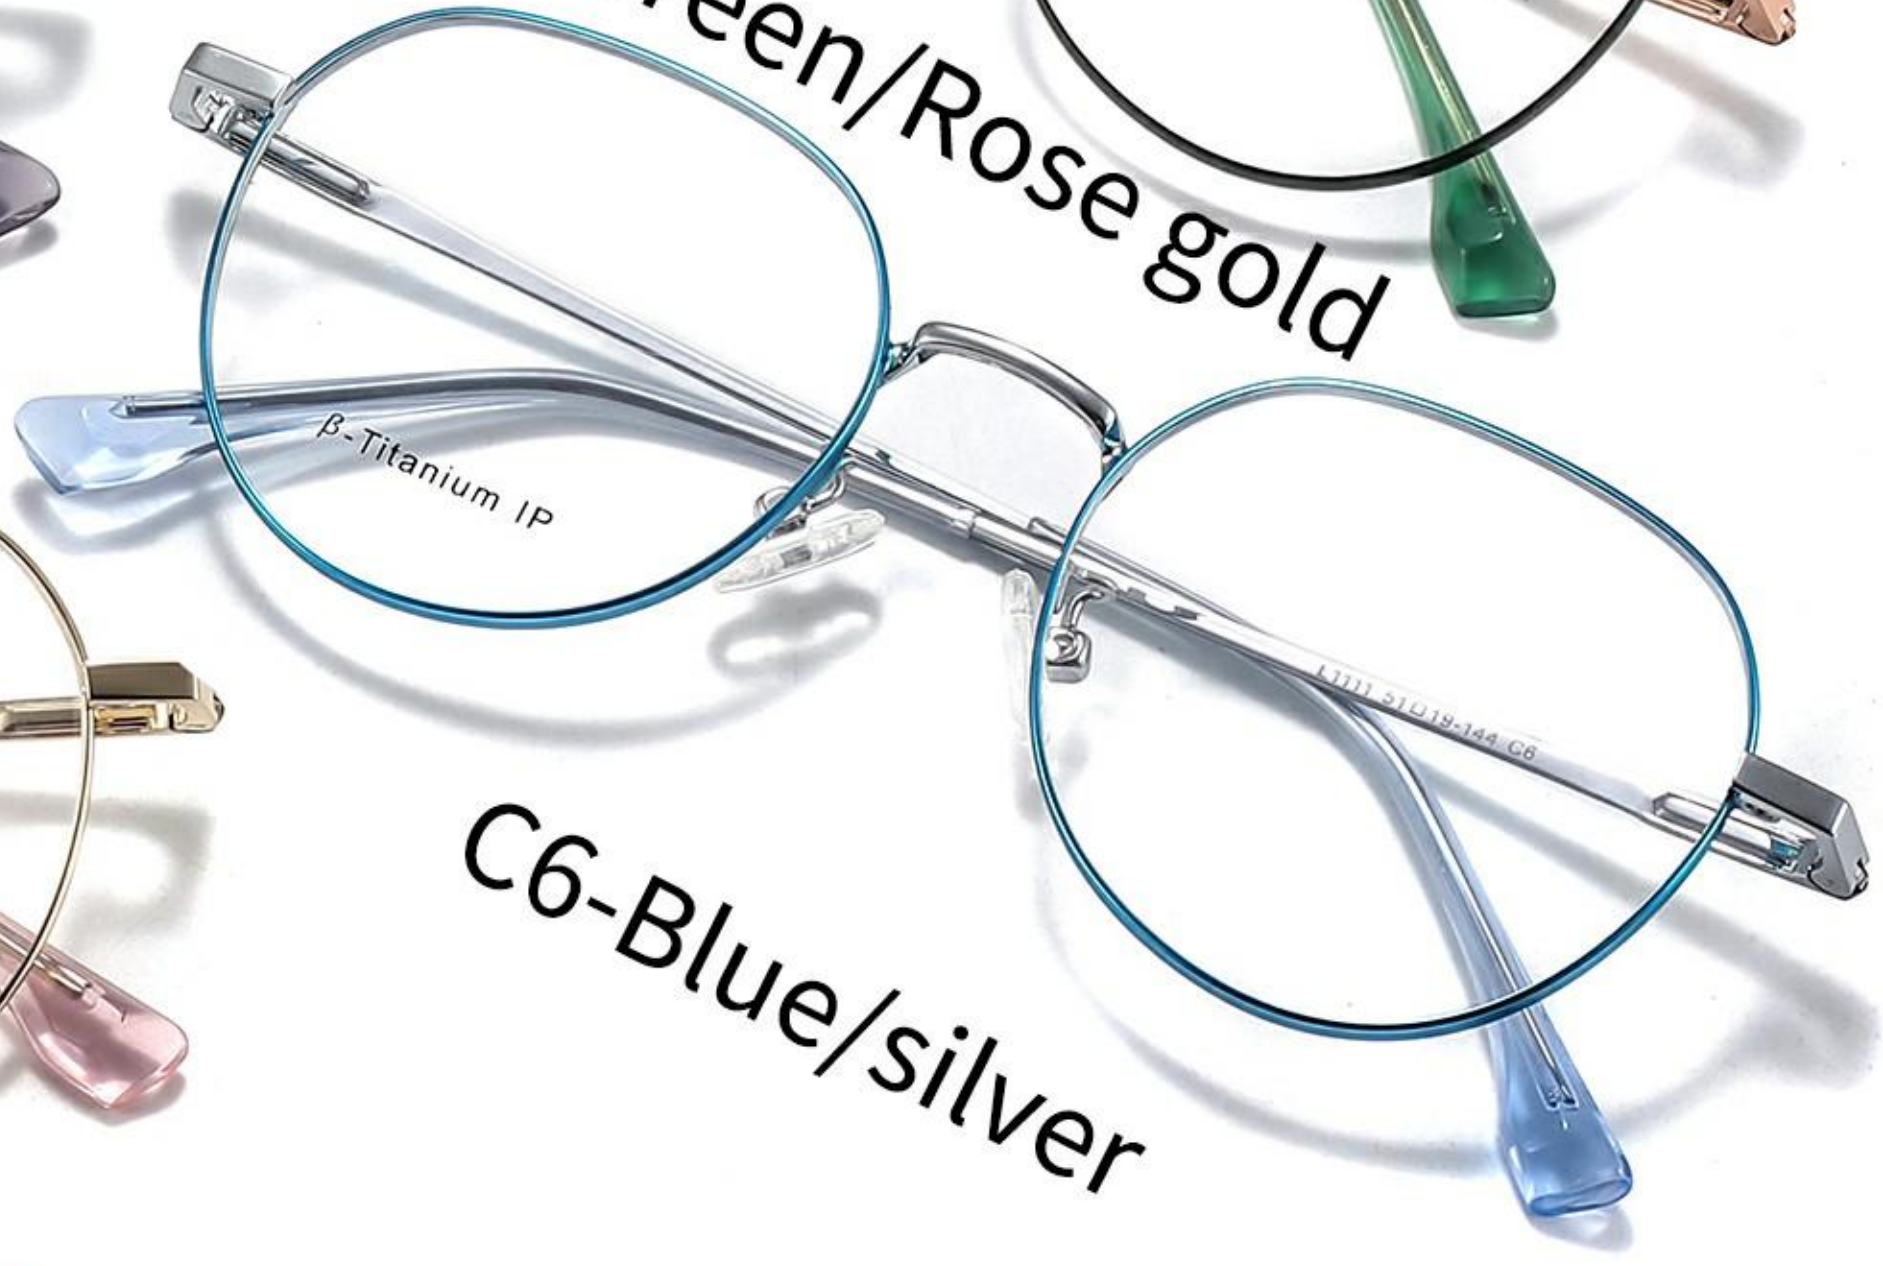

RETRO TWO-COLOR NON-MAGNETIC TITANIUM SERIES

Multicolor retro/trendy

MOD: L1110

COLOUR: 6

SIZE: 49□20-145

**MATERIAL:
β-TITANIUM**

C1-Black

C2-Silver

C3-Gold

C4-Pink/rose gold

C5-Green/Rose gold

C6-Blue/silver

RETRO TWO-COLOR NON-MAGNETIC TITANIUM SERIES

Multicolor retro/trendy

MOD: L1111

COLOUR: 6
SIZE: 51□19-144
**MATERIAL:
β-TITANIUM**

C1-Black

C2-Silver

C3-Gold

C4-Pink/rose gold

C5-Green/Rose gold

C6-Blue/silver

RETRO TWO-COLOR NON-MAGNETIC TITANIUM SERIES

Multicolor retro/trendy

MOD: L1112

COLOUR: 6

SIZE: 50□20-145

**MATERIAL:
β-TITANIUM**

C1-Black

C5-Green/Rose gold

C2-Silver

C6-Blue/silver