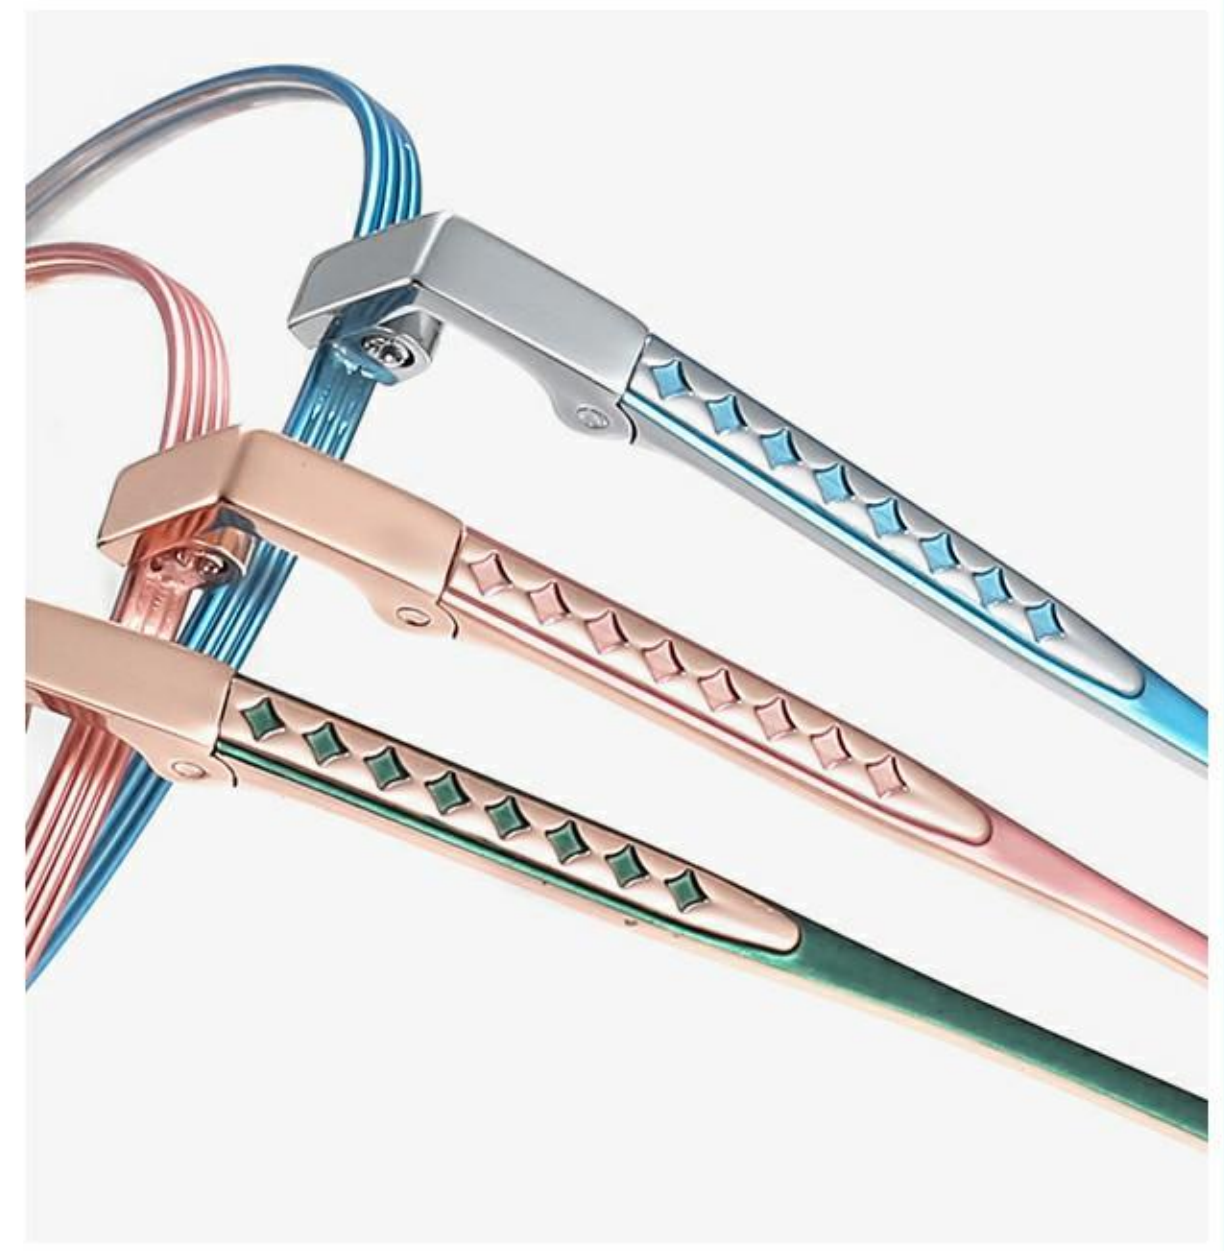

RETRO TWO-COLOR NON-MAGNETIC TITANIUM SERIES

Multicolor retro/trendy

MOD: L1101

COLOUR: 6
SIZE: 49□19-144
**MATERIAL:
β-TITANIUM**

C1-Black

C2-Silver

C5-Green/Rose gold

C3-Rose gold

C6-Blue/silver

C4-Gun

RETRO TWO-COLOR NON-MAGNETIC TITANIUM SERIES

Multicolor retro/trendy

MOD: L1102

COLOUR: 6
SIZE: 48□19-143
**MATERIAL:
β-TITANIUM**

C1-Black

C2-Silver

C3-Rose gold

C4-Gun

C5-Green/Rose gold

C6-Blue/silver

RETRO TWO-COLOR NON-MAGNETIC TITANIUM SERIES

Multicolor retro/trendy

MOD: L1103

COLOUR: 6

RETRO TWO-COLOR NON-MAGNETIC TITANIUM SERIES

Multicolor retro/trendy

MOD: L1110

COLOUR: 6

SIZE: 49□20-145

**MATERIAL:
β-TITANIUM**

C1-Black

C2-Silver