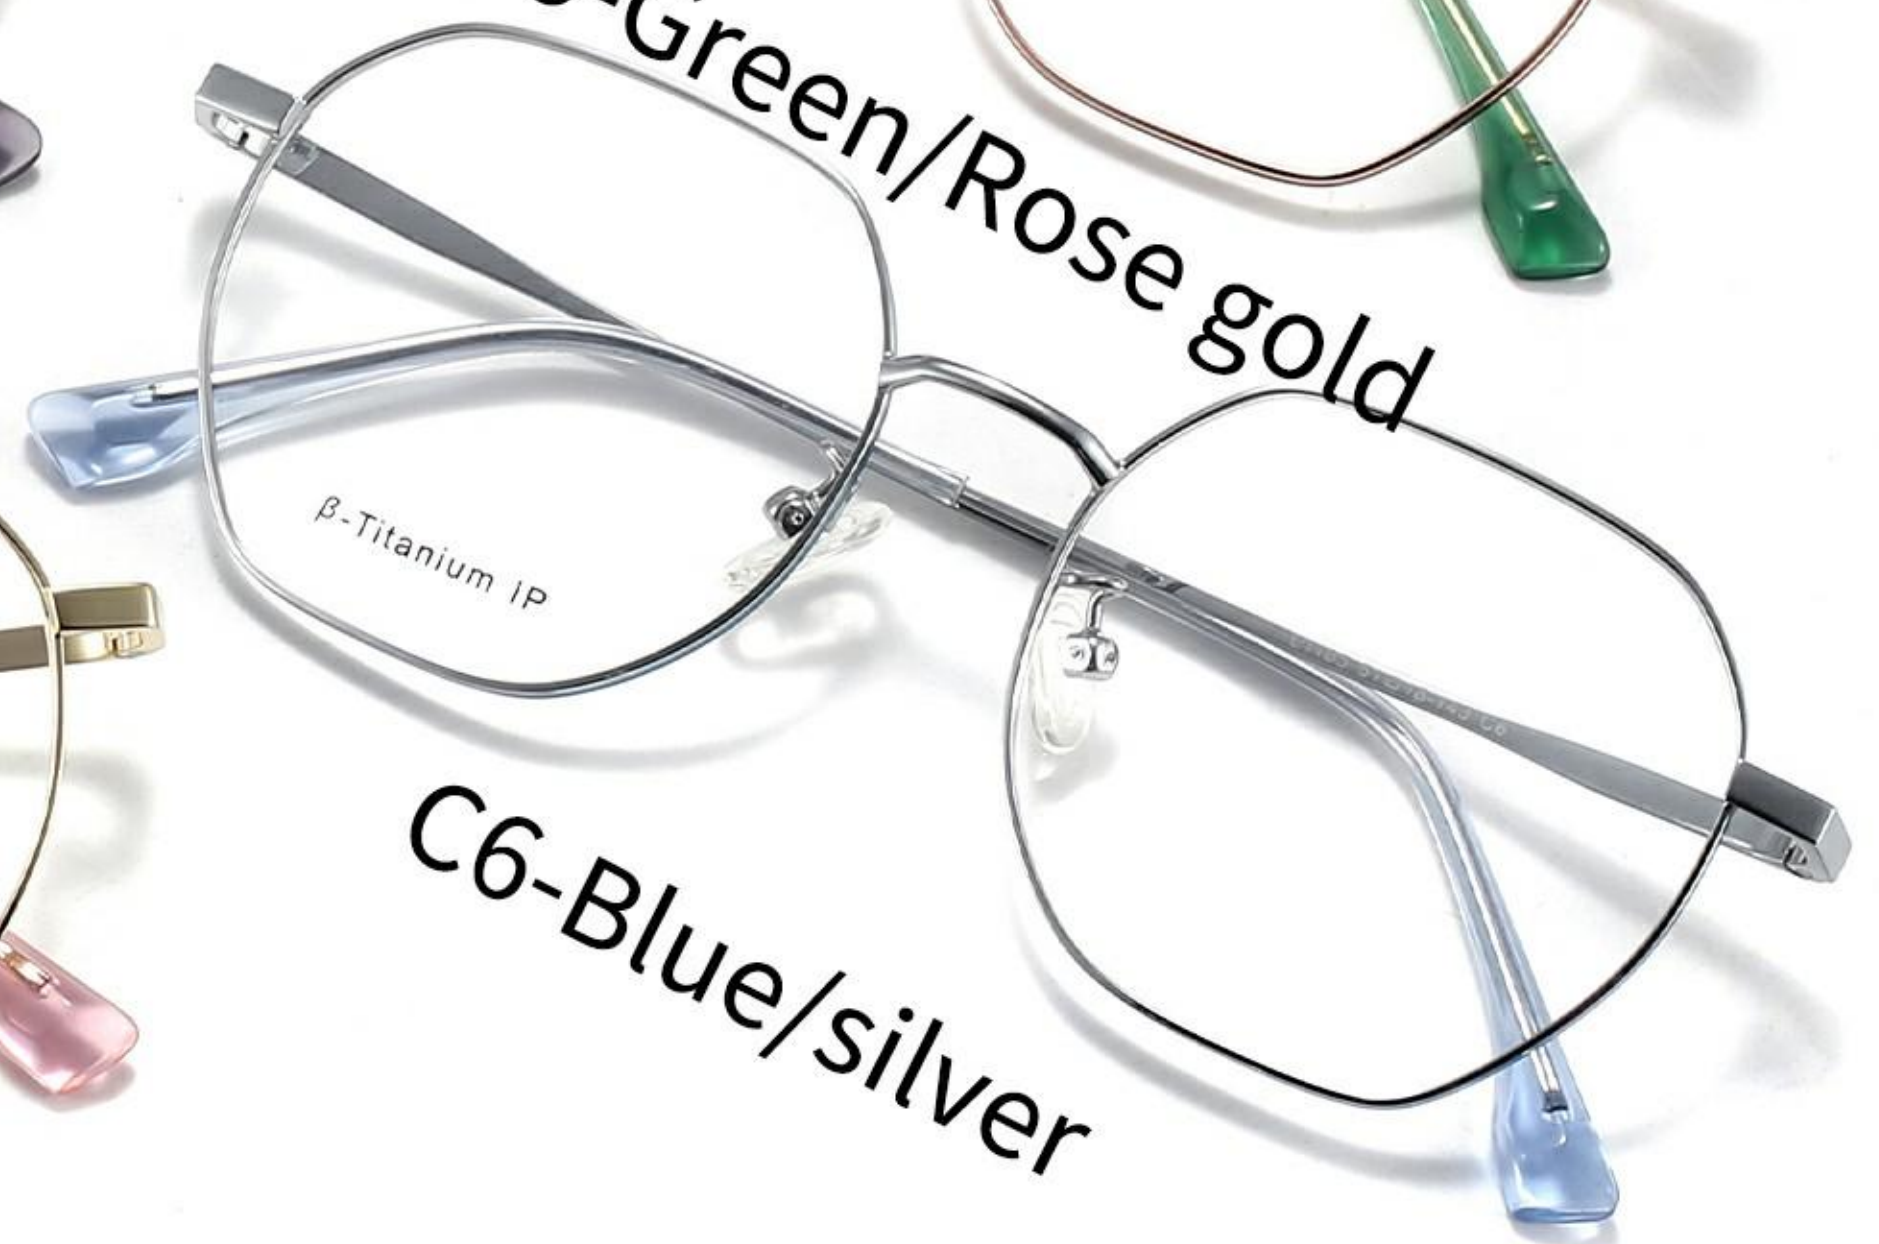

SIZE: 51□18-143

**MATERIAL:
β-TITANIUM**

C1-Black

C2-Silver

C5-Green/Rose gold

C3-Gold

C6-Blue/silver

C4-Pink/rose gold

SIZE: 52□19-145

**MATERIAL:
β-TITANIUM**

C1-Black

C5-Green/rose gold

C2-Silver

C6-Blue/silver

C3-Gold

C4-Pink/rose gold

RETRO TWO-COLOR NON-MAGNETIC TITANIUM SERIES

Multicolor retro/trendy

MOD: L1110

COLOUR: 6

SIZE: 49□20-145

**MATERIAL:
β-TITANIUM**

C1-Black

C2-Silver

MOD: L1112

COLOUR: 6

SIZE: 50□20-145

**MATERIAL:
β-TITANIUM**

C1-Black

C5-Green/Rose gold

C2-Silver

C6-Blue/silver