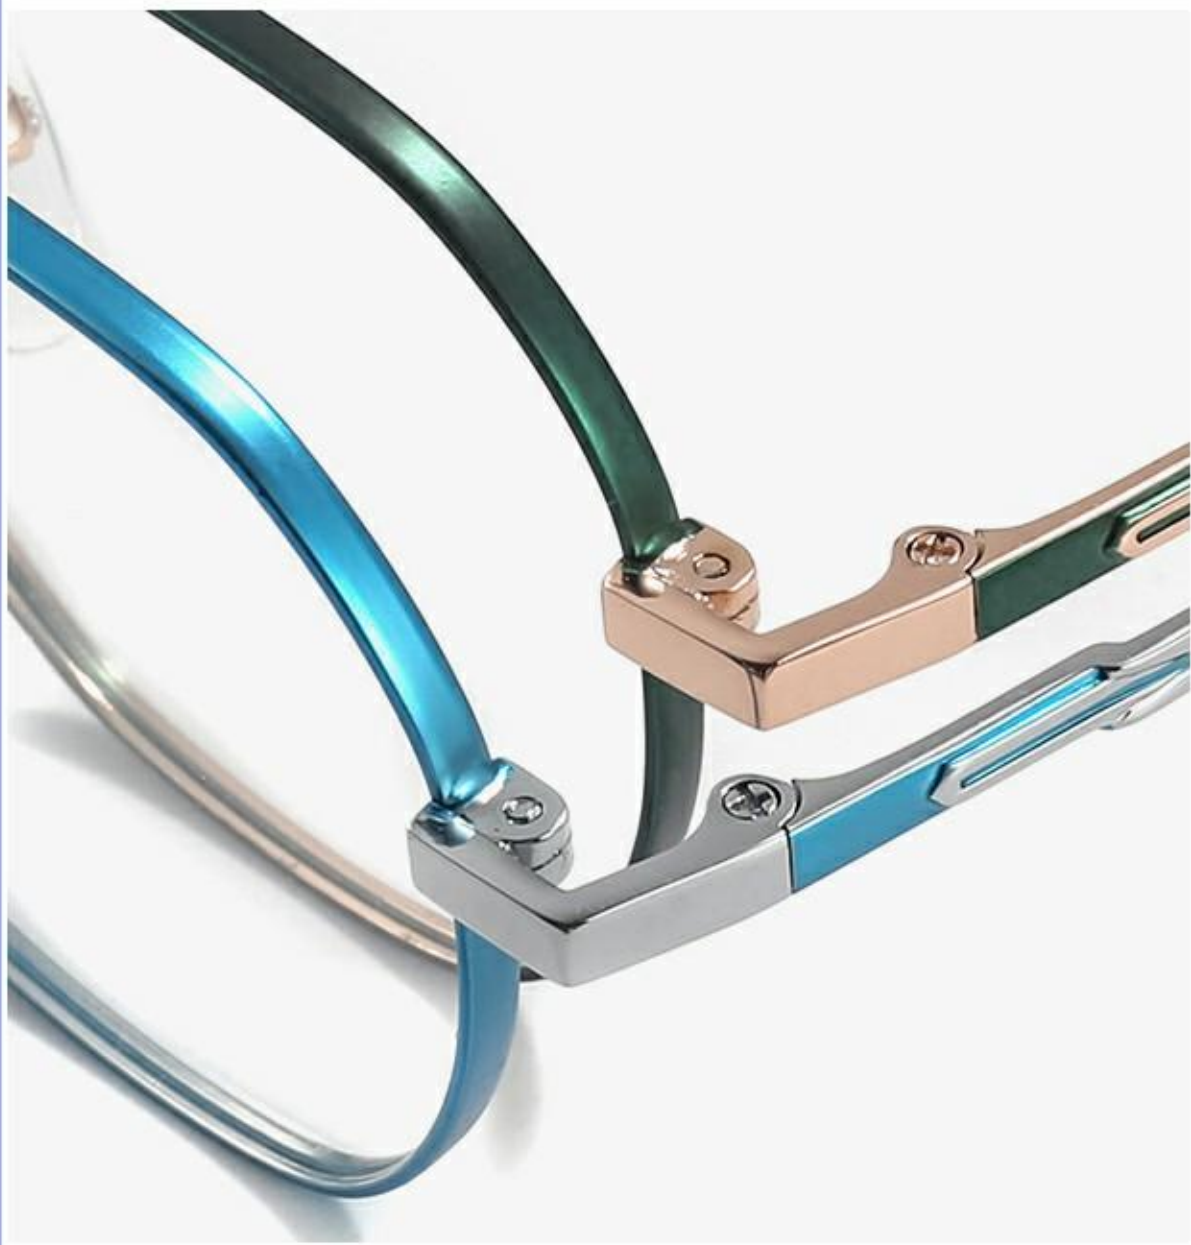

RETRO TWO-COLOR NON-MAGNETIC TITANIUM SERIES

Multicolor retro/trendy

MOD: L1101

COLOUR: 6
SIZE: 49□19-144
**MATERIAL:
β-TITANIUM**

C1-Black

C2-Silver

C5-Green/Rose gold

C3-Rose gold

C6-Blue/silver

C4-Gun

RETRO TWO-COLOR NON-MAGNETIC TITANIUM SERIES

Multicolor retro/trendy

MOD: L1102

COLOUR: 6
SIZE: 48□19-143
**MATERIAL:
β-TITANIUM**

C1-Black

C2-Silver

RETRO TWO-COLOR NON-MAGNETIC TITANIUM SERIES

Multicolor retro/trendy

MOD: L1104

COLOUR: 6

SIZE: 48□20-143

**MATERIAL:
β-TITANIUM**

C1-Black

C5-Green/Rose gold

RETRO TWO-COLOR NON-MAGNETIC TITANIUM SERIES

Multicolor retro/trendy

MOD: L1110

COLOUR: 6

SIZE: 49□20-145

**MATERIAL:
β-TITANIUM**

C1-Black

C2-Silver