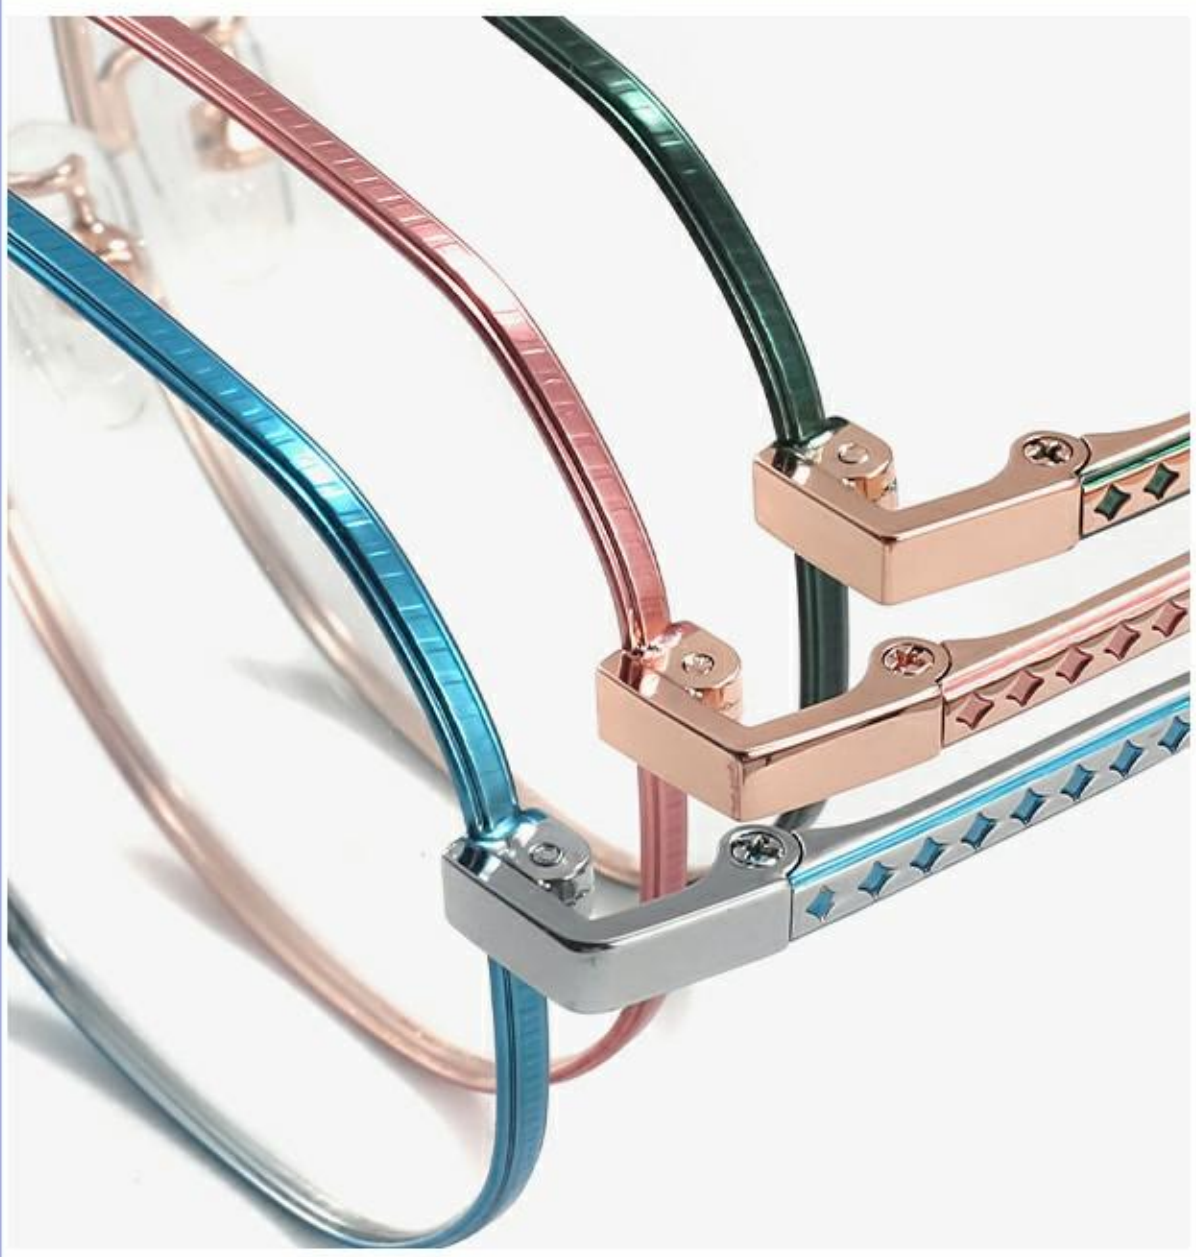

RETRO TWO-COLOR NON-MAGNETIC TITANIUM SERIES

Multicolor retro/trendy

MOD: L1112

COLOUR: 6

SIZE: 50□20-145

**MATERIAL:
β-TITANIUM**