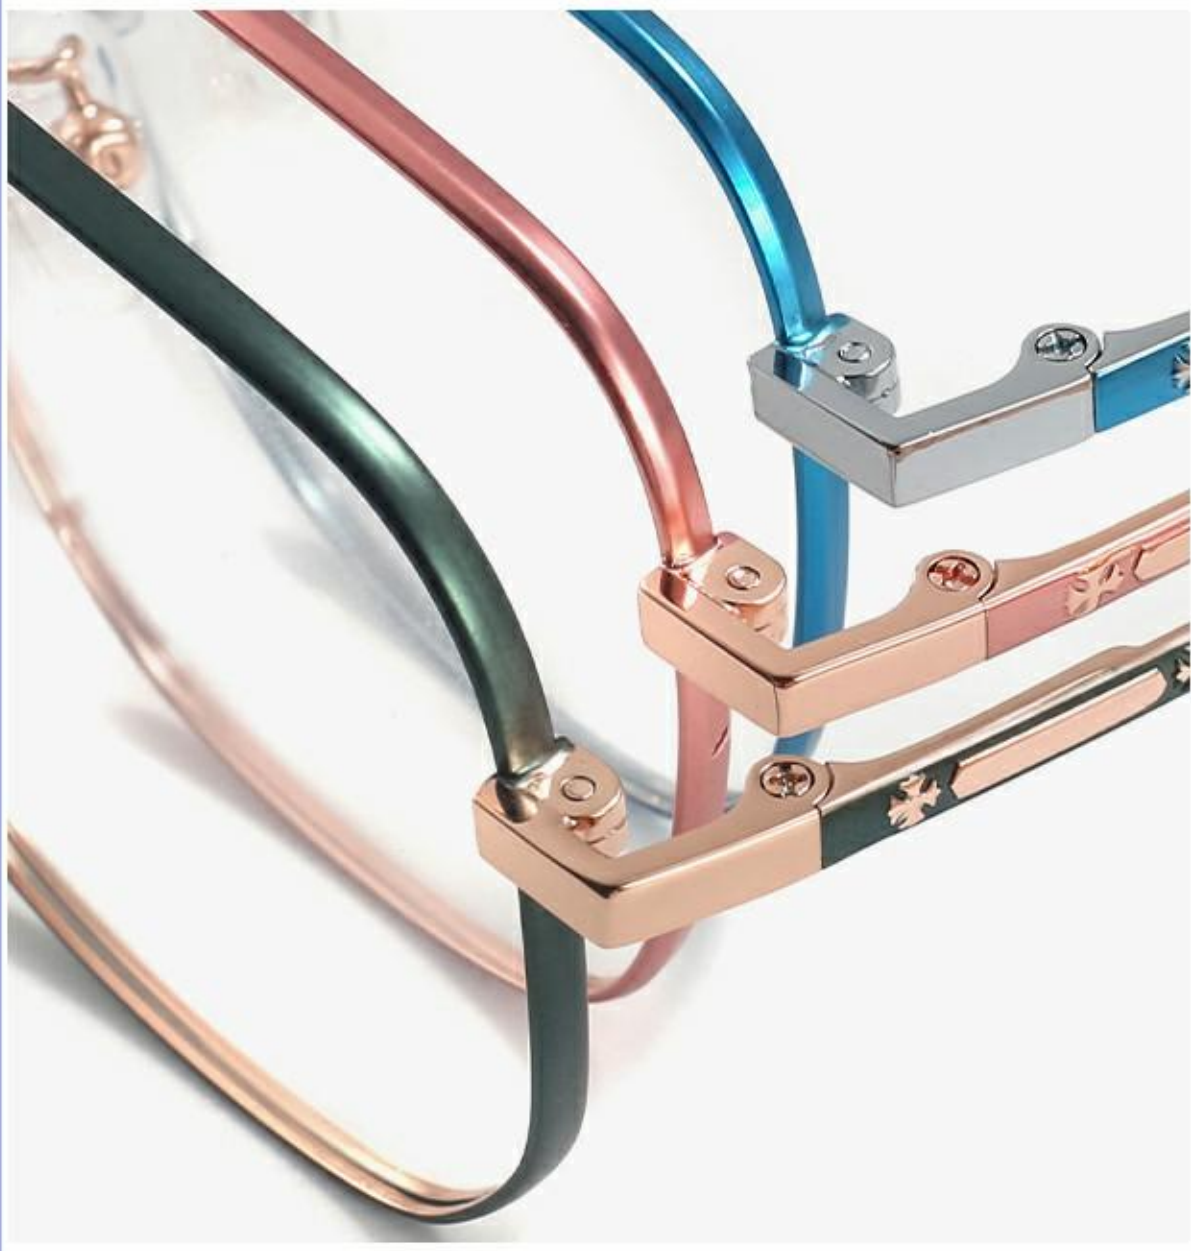

RETRO TWO-COLOR NON-MAGNETIC TITANIUM SERIES

Multicolor retro/trendy

MOD: L1101

COLOUR: 6
SIZE: 49□19-144
**MATERIAL:
β-TITANIUM**

C1-Black

C2-Silver

C5-Green/Rose gold

C3-Rose gold

C6-Blue/silver

C4-Gun

RETRO TWO-COLOR NON-MAGNETIC TITANIUM SERIES

Multicolor retro/trendy

MOD: L1102

COLOUR: 6
SIZE: 48□19-143
**MATERIAL:
β-TITANIUM**

C1-Black

C2-Silver

SIZE: 52□19-145

**MATERIAL:
β-TITANIUM**

C1-Black

C5-Green/rose gold

C2-Silver

C6-Blue/silver

C3-Gold

C4-Pink/rose gold

RETRO TWO-COLOR NON-MAGNETIC TITANIUM SERIES

Multicolor retro/trendy

MOD: L1110

COLOUR: 6

SIZE: 49□20-145

**MATERIAL:
β-TITANIUM**

C1-Black

C2-Silver