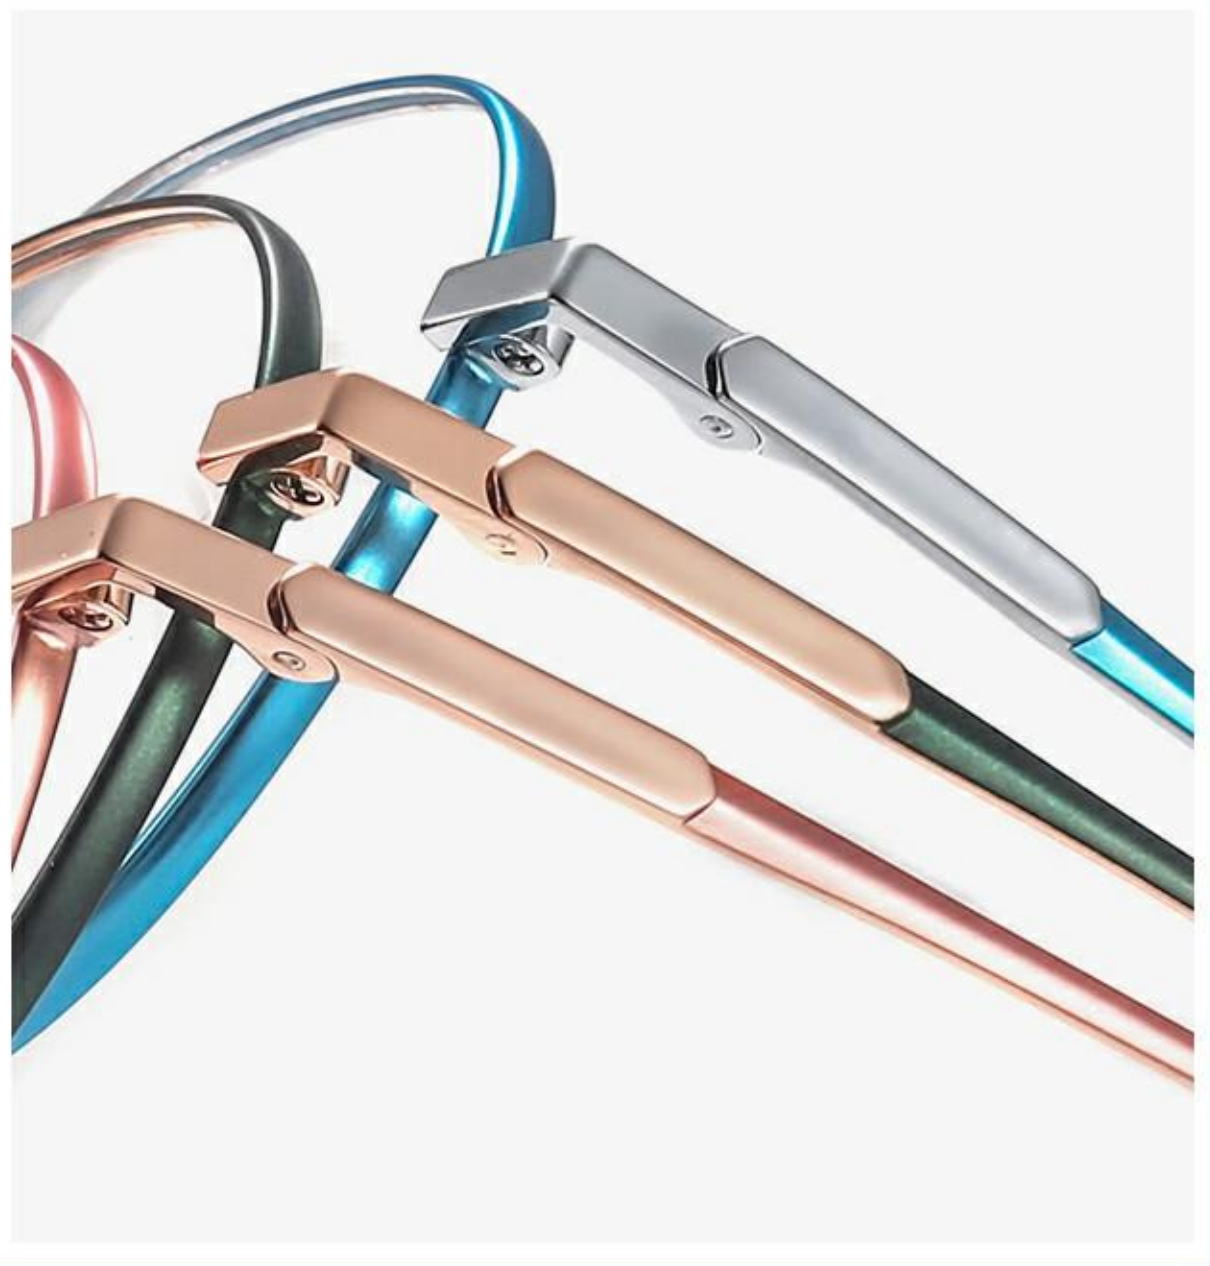

RETRO TWO-COLOR NON-MAGNETIC TITANIUM SERIES

Multicolor retro/trendy

MOD: L1101

COLOUR: 6
SIZE: 49□19-144
**MATERIAL:
β-TITANIUM**

C1-Black

C2-Silver

C5-Green/Rose gold

C3-Rose gold

C6-Blue/silver

C4-Gun

RETRO TWO-COLOR NON-MAGNETIC TITANIUM SERIES

Multicolor retro/trendy

MOD: L1102

COLOUR: 6
SIZE: 48□19-143
**MATERIAL:
β-TITANIUM**

C1-Black

C2-Silver

RETRO TWO-COLOR NON-MAGNETIC TITANIUM SERIES

Multicolor retro/trendy

MOD: L1110

COLOUR: 6

SIZE: 49□20-145

**MATERIAL:
β-TITANIUM**

C1-Black

C2-Silver

C1-Black

C2-Silver

C3-Gold

C4-Pink/rose gold

C5-Green/Rose gold

C6-Blue/silver

RETRO TWO-COLOR NON-MAGNETIC TITANIUM SERIES

Multicolor retro/trendy