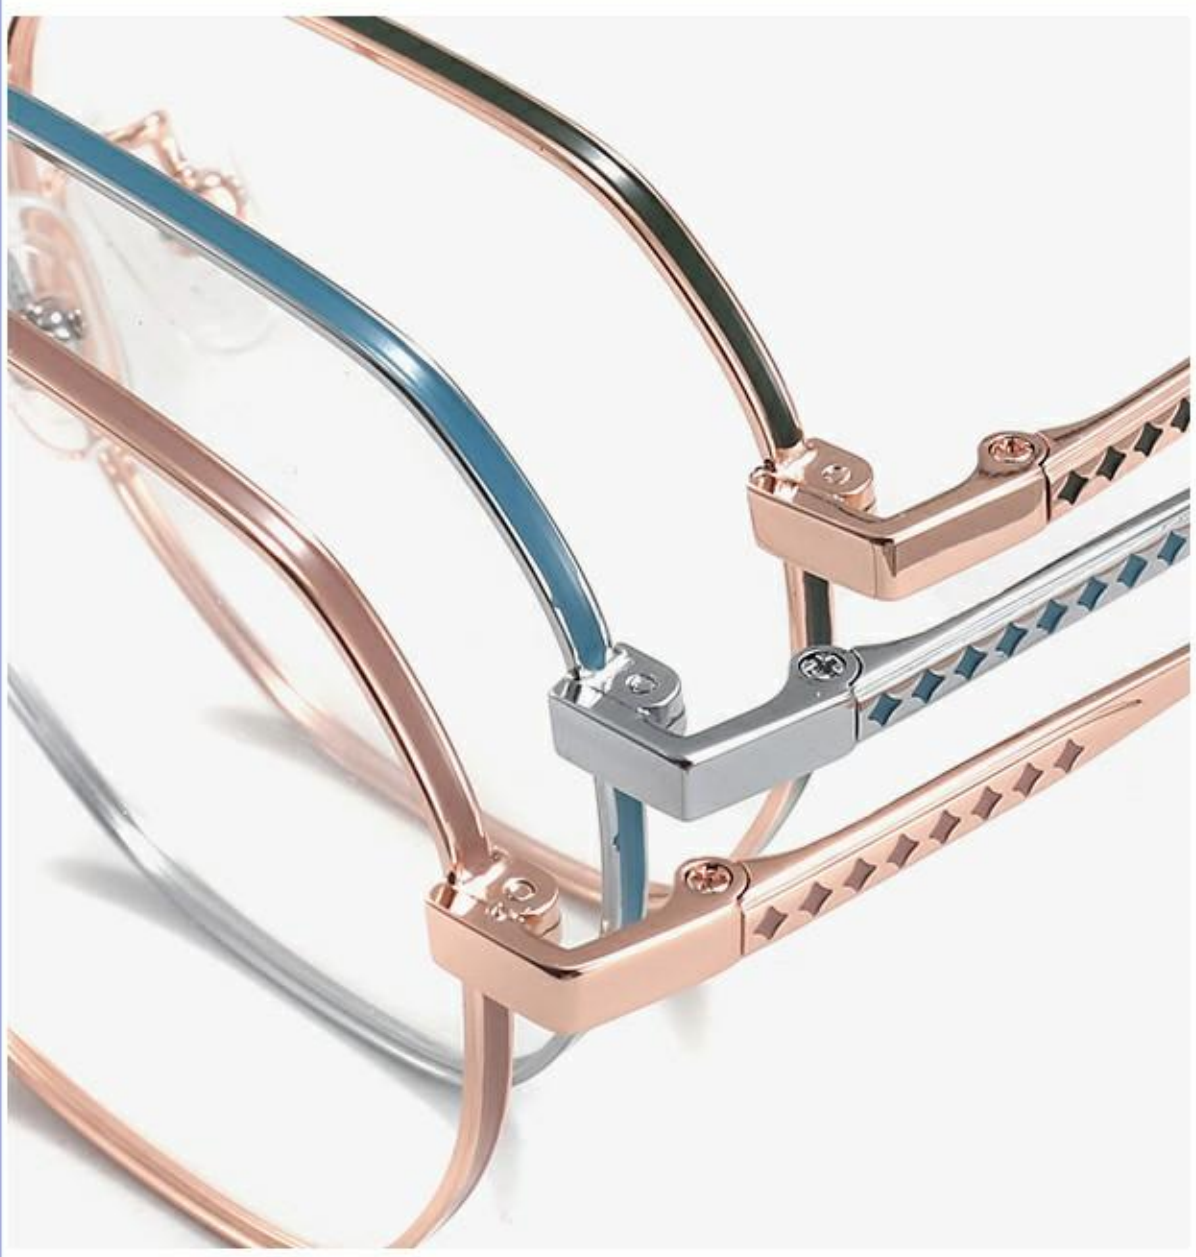

RETRO TWO-COLOR NON-MAGNETIC TITANIUM SERIES

Multicolor retro/trendy

MOD: L1105

COLOUR: 6

SIZE: 51□18-143

**MATERIAL:
β-TITANIUM**

C1-Black