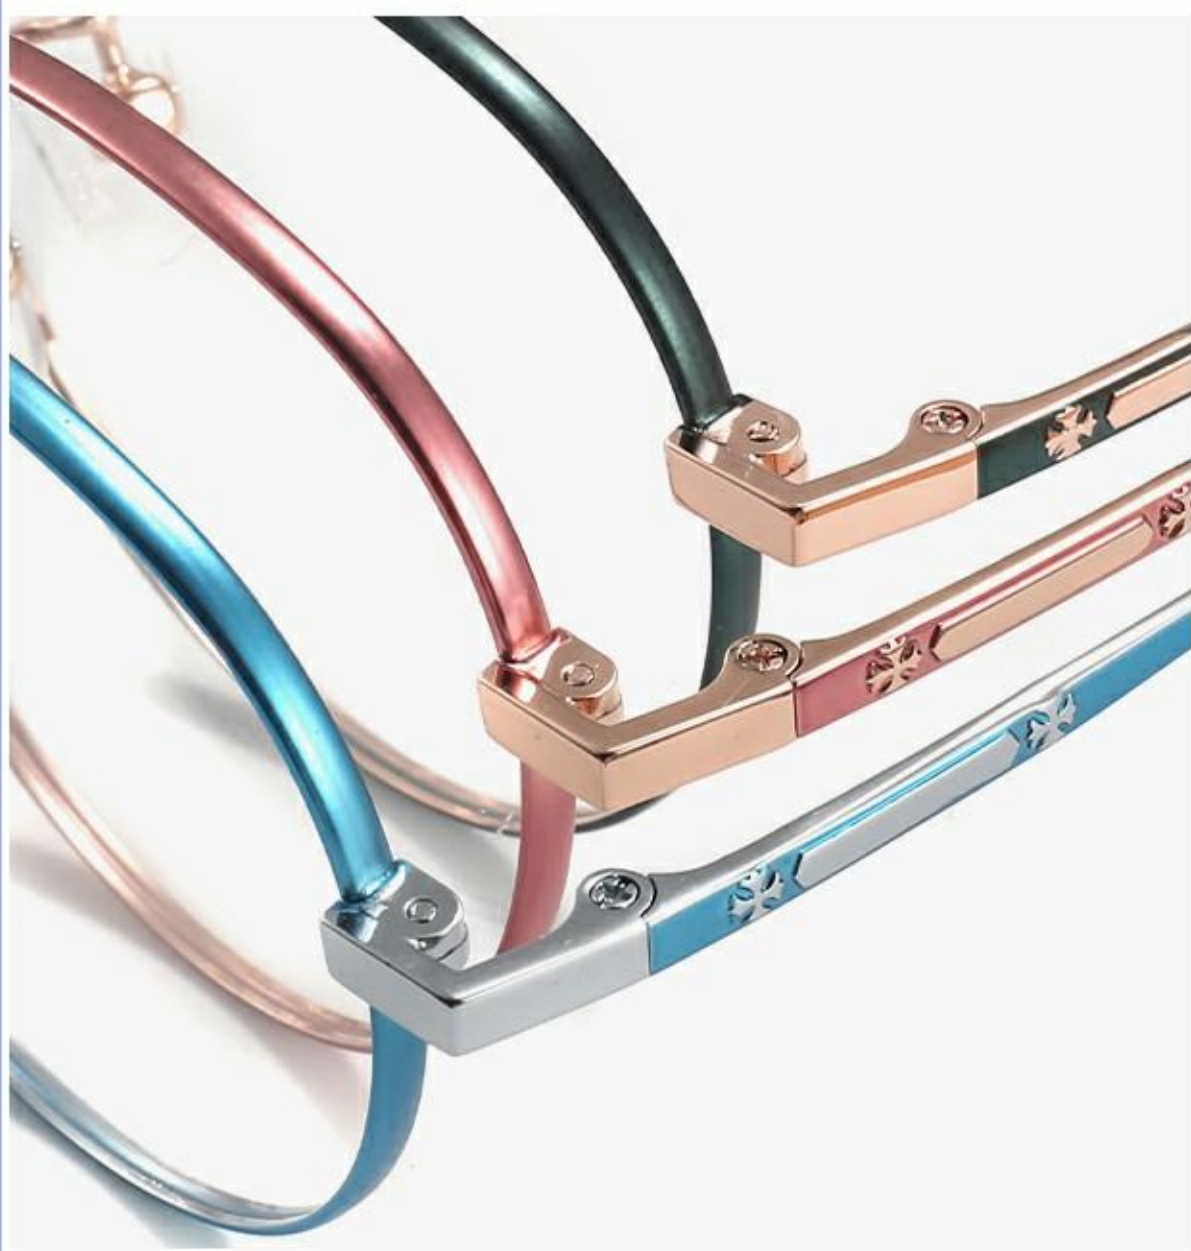

RETRO TWO-COLOR NON-MAGNETIC TITANIUM SERIES

Multicolor retro/trendy

MOD: L1101

COLOUR: 6
SIZE: 49□19-144
**MATERIAL:
β-TITANIUM**

C1-Black

C2-Silver

C5-Green/Rose gold

C3-Rose gold

C6-Blue/silver

C4-Gun

RETRO TWO-COLOR NON-MAGNETIC TITANIUM SERIES

Multicolor retro/trendy

MOD: L1102

COLOUR: 6
SIZE: 48□19-143
**MATERIAL:
β-TITANIUM**

C1-Black

C2-Silver

RETRO TWO-COLOR NON-MAGNETIC TITANIUM SERIES

Multicolor retro/trendy

MOD: L1108

COLOUR: 6

SIZE: 48□19-145

**MATERIAL:
β-TITANIUM**

C1-Black

C2-Silver

RETRO TWO-COLOR NON-MAGNETIC TITANIUM SERIES

Multicolor retro/trendy

MOD: L1110

COLOUR: 6

SIZE: 49□20-145

**MATERIAL:
β-TITANIUM**

C1-Black

C2-Silver