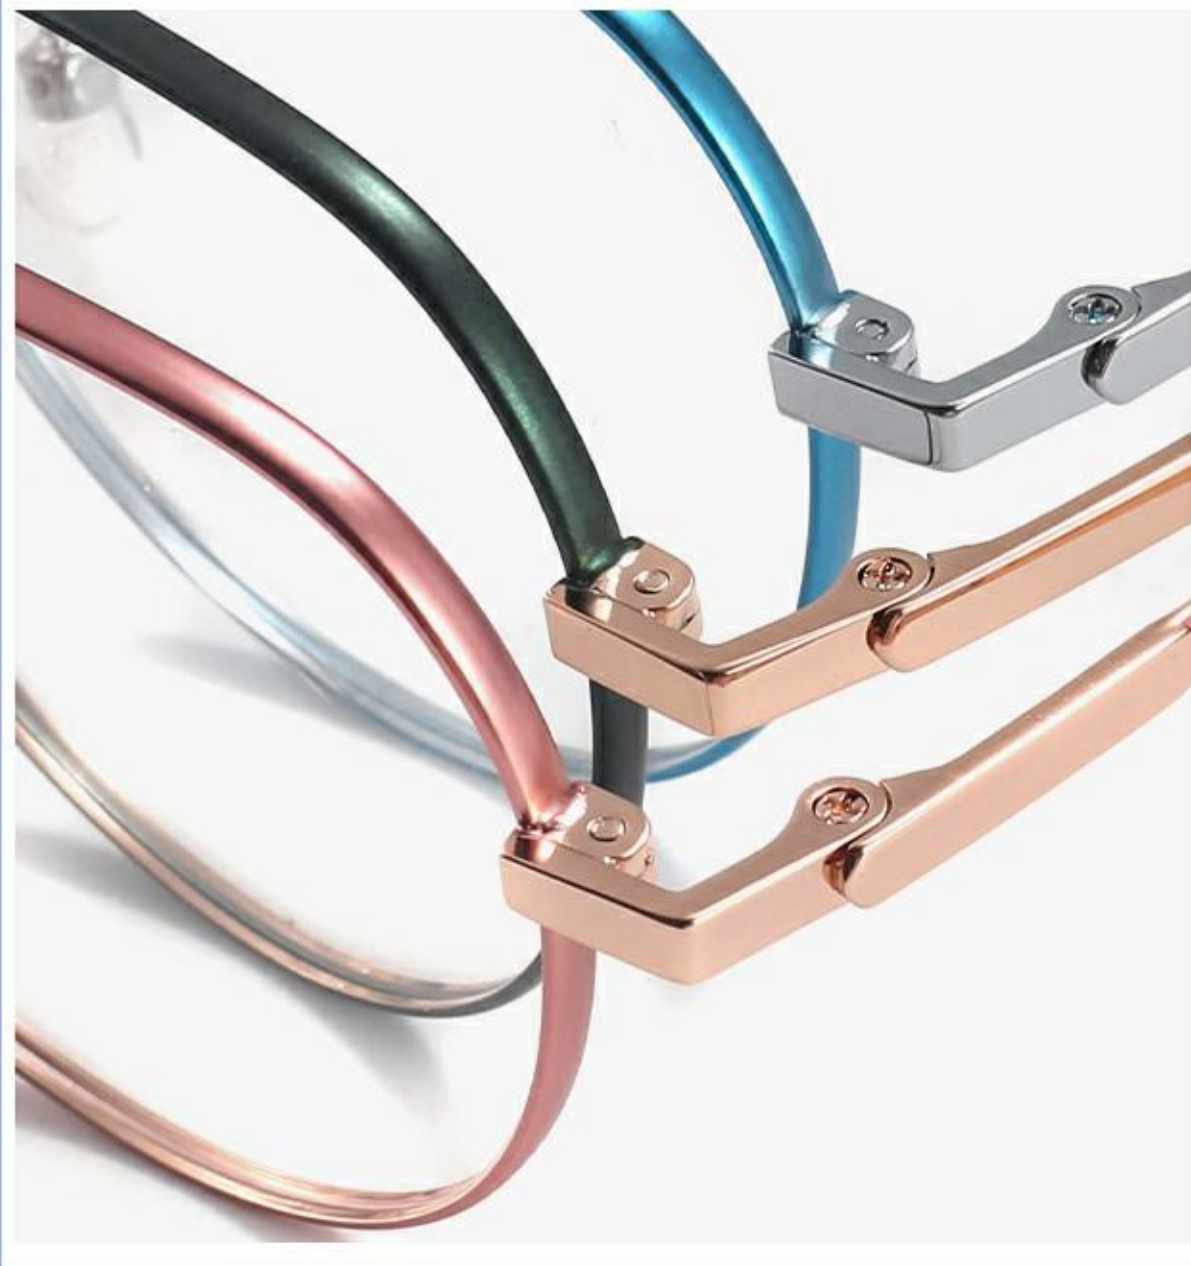

RETRO TWO-COLOR NON-MAGNETIC TITANIUM SERIES

Multicolor retro/trendy

MOD: L1101

COLOUR: 6
SIZE: 49□19-144
**MATERIAL:
β-TITANIUM**

C1-Black

C2-Silver

C5-Green/Rose gold

C3-Rose gold

C6-Blue/silver

C4-Gun

RETRO TWO-COLOR NON-MAGNETIC TITANIUM SERIES

Multicolor retro/trendy

MOD: L1102

COLOUR: 6
SIZE: 48□19-143
**MATERIAL:
β-TITANIUM**

C1-Black

C2-Silver

RETRO TWO-COLOR NON-MAGNETIC TITANIUM SERIES

Multicolor retro/trendy

MOD: L1110

COLOUR: 6

SIZE: 49□20-145

**MATERIAL:
β-TITANIUM**

C1-Black

C2-Silver

C1-Black

C2-Silver

C3-Gold

C4-Pink/rose gold

C5-Green/Rose gold

C6-Blue/silver

RETRO TWO-COLOR NON-MAGNETIC TITANIUM SERIES

Multicolor retro/trendy