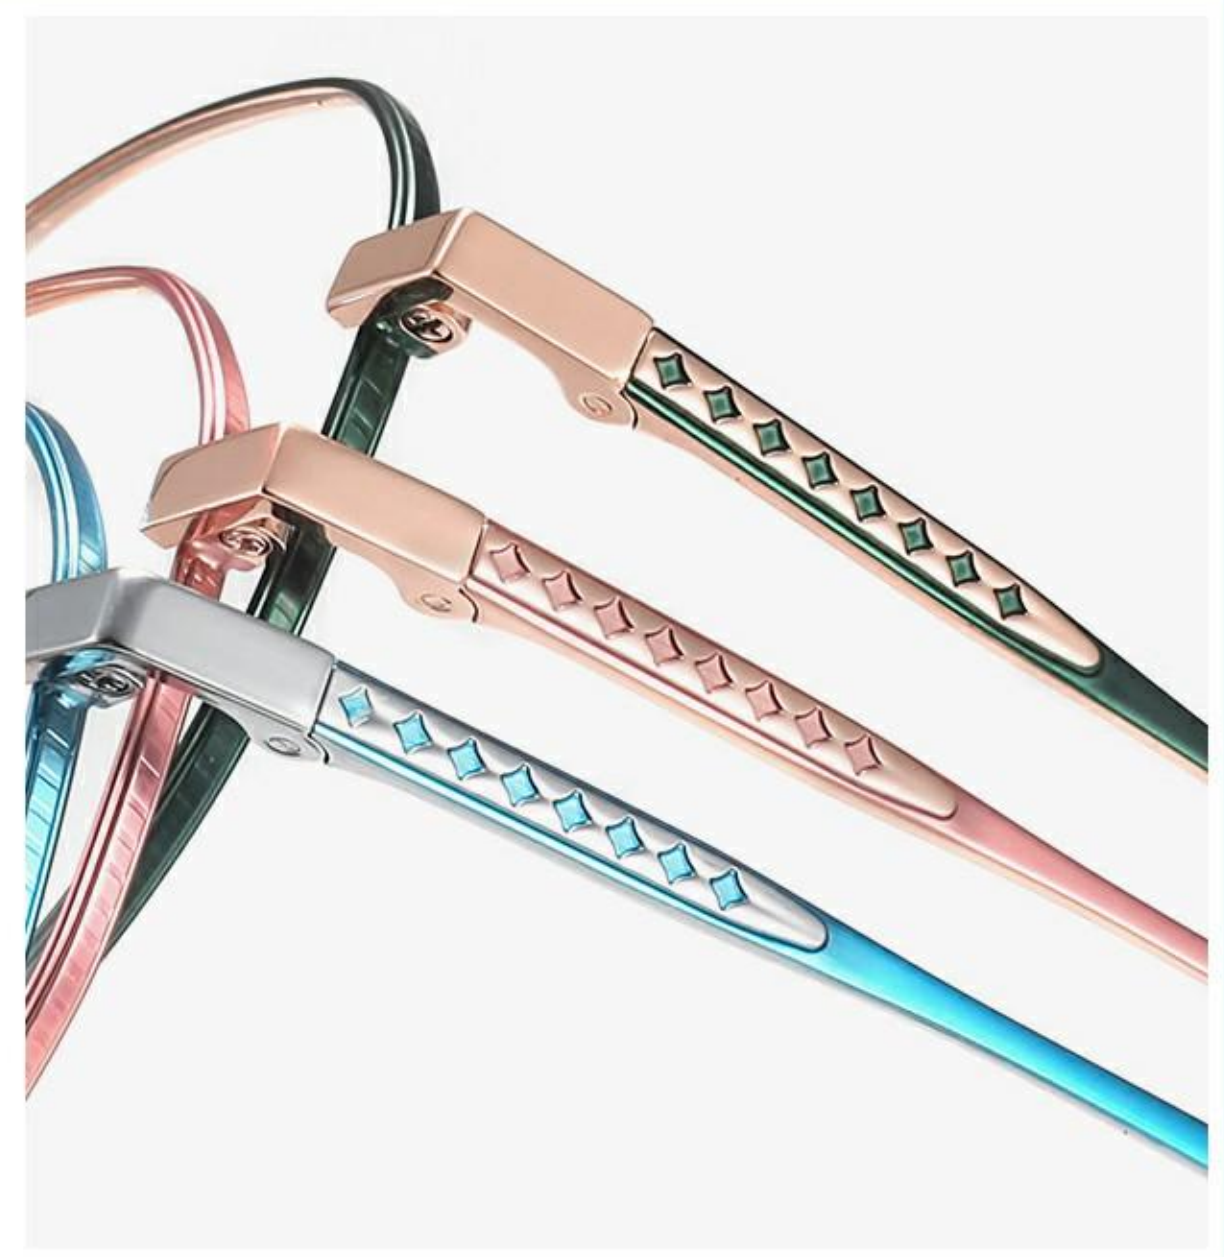

RETRO TWO-COLOR NON-MAGNETIC TITANIUM SERIES

Multicolor retro/trendy

MOD: L1112

COLOUR: 6

SIZE: 50□20-145

**MATERIAL:
β-TITANIUM**