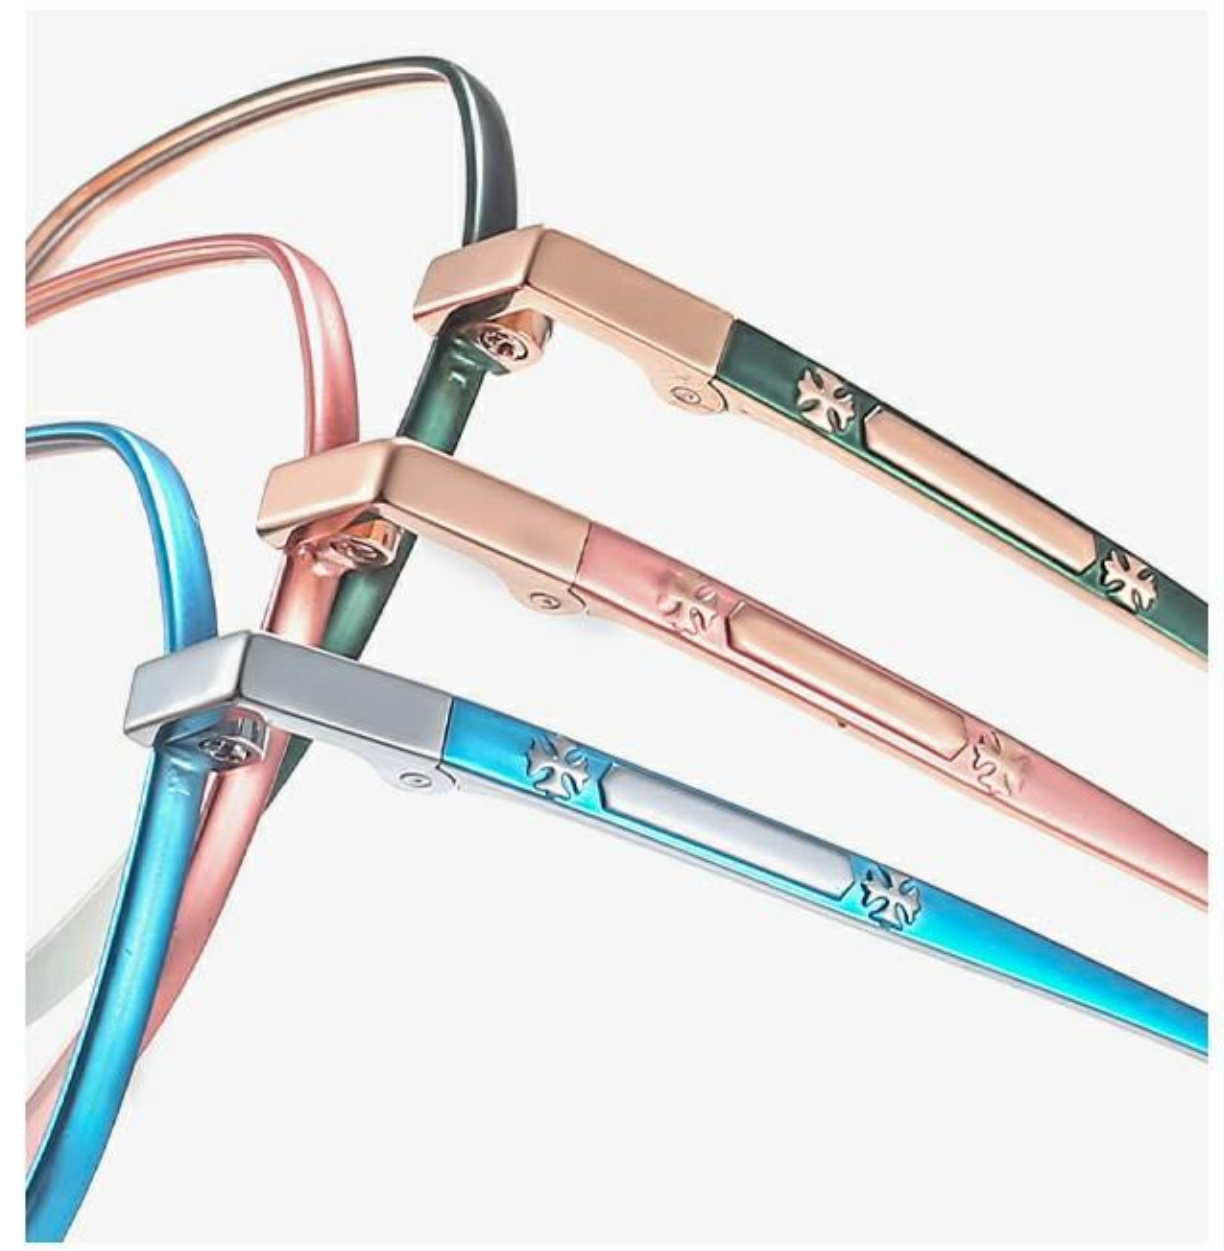

RETRO TWO-COLOR NON-MAGNETIC TITANIUM SERIES

Multicolor retro/trendy

MOD: L1101

COLOUR: 6
SIZE: 49□19-144
**MATERIAL:
β-TITANIUM**

C1-Black

C2-Silver

C5-Green/Rose gold

C3-Rose gold

C6-Blue/silver

C4-Gun

RETRO TWO-COLOR NON-MAGNETIC TITANIUM SERIES

Multicolor retro/trendy

MOD: L1102

COLOUR: 6
SIZE: 48□19-143
**MATERIAL:
β-TITANIUM**

C1-Black

C2-Silver

RETRO TWO-COLOR NON-MAGNETIC TITANIUM SERIES

Multicolor retro/trendy

MOD: L1108

COLOUR: 6

SIZE: 48□19-145

**MATERIAL:
β-TITANIUM**

C1-Black

C2-Silver

RETRO TWO-COLOR NON-MAGNETIC TITANIUM SERIES

Multicolor retro/trendy

MOD: L1110

COLOUR: 6

SIZE: 49□20-145

**MATERIAL:
β-TITANIUM**

C1-Black

C2-Silver