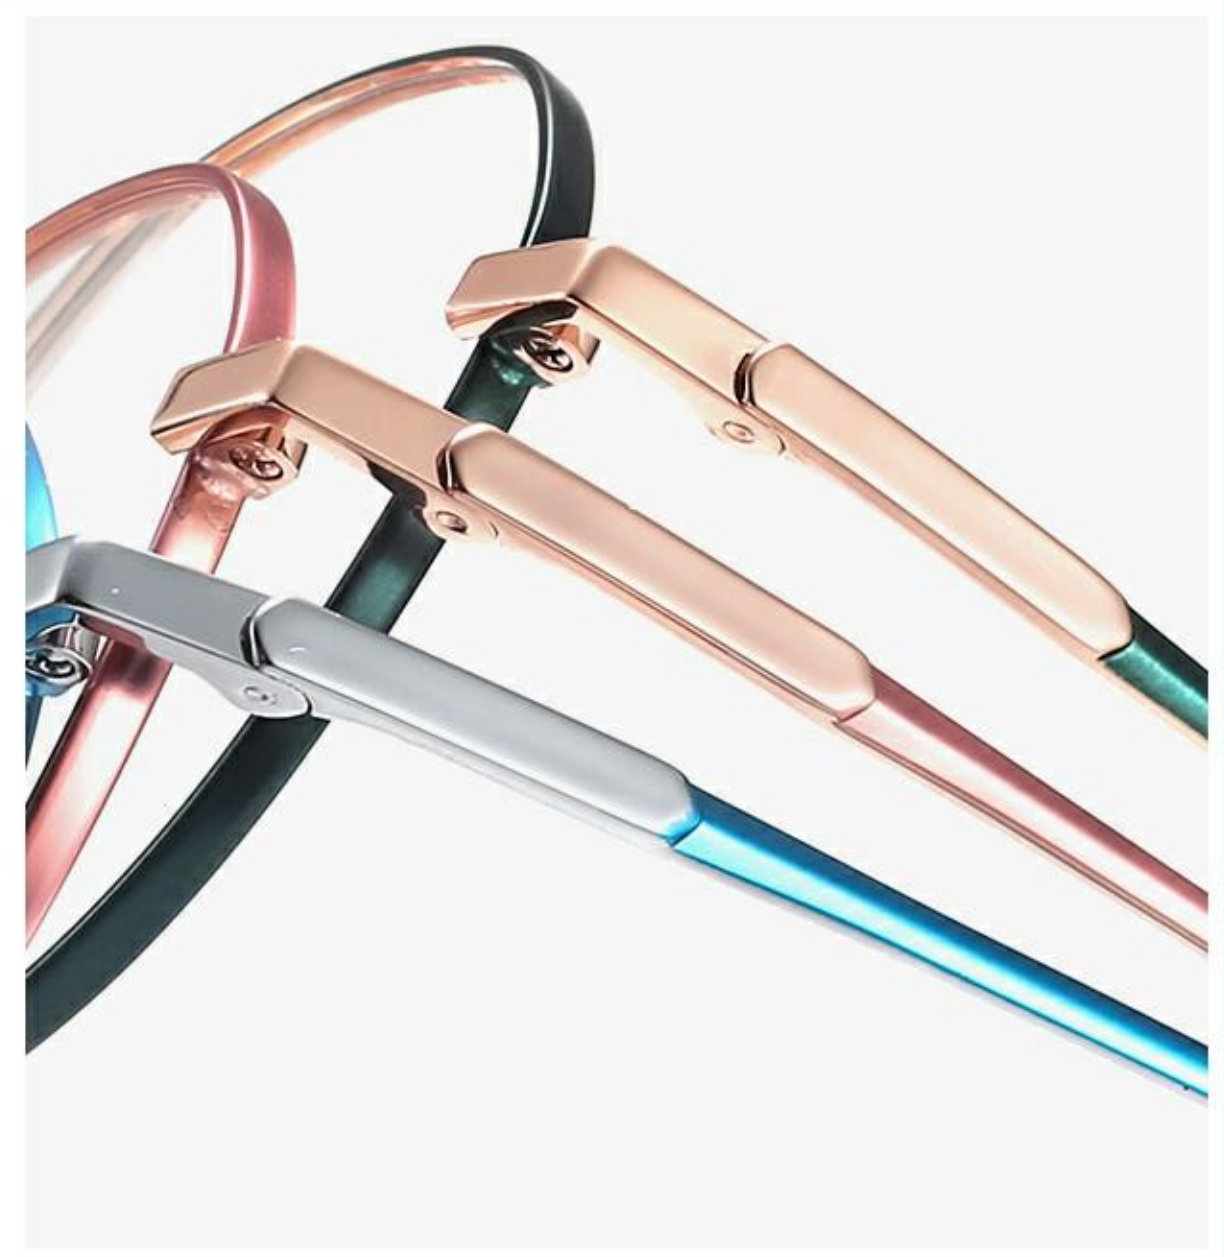

RETRO TWO-COLOR NON-MAGNETIC TITANIUM SERIES

Multicolor retro/trendy

MOD: L1101

COLOUR: 6
SIZE: 49□19-144
**MATERIAL:
β-TITANIUM**

C1-Black

C2-Silver

C5-Green/Rose gold

C3-Rose gold

C6-Blue/silver

C4-Gun

RETRO TWO-COLOR NON-MAGNETIC TITANIUM SERIES

Multicolor retro/trendy

MOD: L1102

COLOUR: 6
SIZE: 48□19-143
**MATERIAL:
β-TITANIUM**

C1-Black

C2-Silver

RETRO TWO-COLOR NON-MAGNETIC TITANIUM SERIES

Multicolor retro/trendy

MOD: L1104

COLOUR: 6

SIZE: 48□20-143

**MATERIAL:
β-TITANIUM**

C1-Black

C5-Green/Rose gold

RETRO TWO-COLOR NON-MAGNETIC TITANIUM SERIES

Multicolor retro/trendy

MOD: L1106

COLOUR: 6
SIZE: 49□18-143
**MATERIAL:
β-TITANIUM**

C1-Black

C2-Silver

C5-Green/Rose gold

C3-Gold