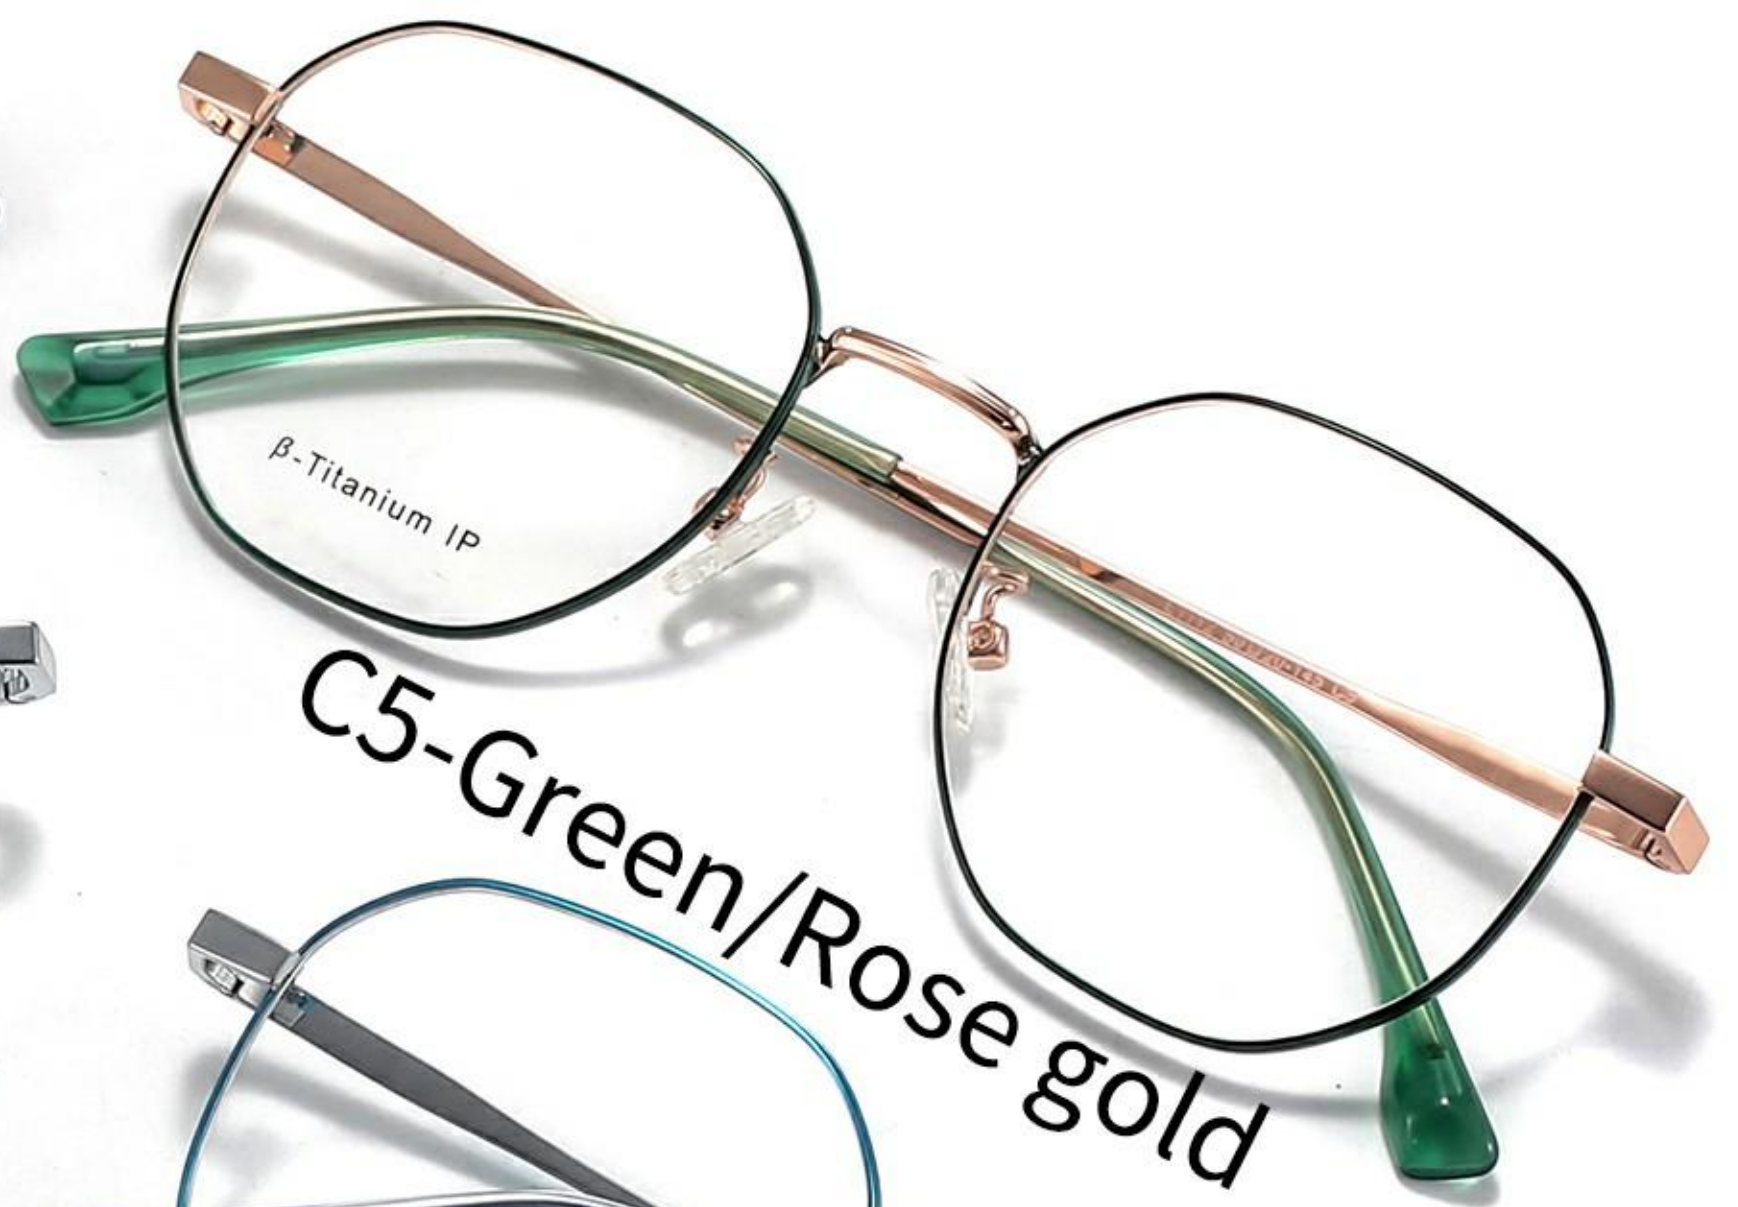

RETRO TWO-COLOR NON-MAGNETIC TITANIUM SERIES

Multicolor retro/trendy

MOD: L1101

COLOUR: 6
SIZE: 49□19-144
**MATERIAL:
β-TITANIUM**

C1-Black

C2-Silver

C5-Green/Rose gold

C3-Rose gold

RETRO TWO-COLOR NON-MAGNETIC TITANIUM SERIES

Multicolor retro/trendy

MOD: L1110

COLOUR: 6

SIZE: 49□20-145

**MATERIAL:
β-TITANIUM**

C1-Black

C2-Silver

C1-Black

C2-Silver

C3-Gold

C4-Pink/rose gold

C5-Green/Rose gold

C6-Blue/silver

RETRO TWO-COLOR NON-MAGNETIC TITANIUM SERIES

Multicolor retro/trendy

MOD: L1112

COLOUR: 6

SIZE: 50□20-145

**MATERIAL:
β-TITANIUM**

C1-Black

C5-Green/Rose gold

C2-Silver

C6-Blue/silver