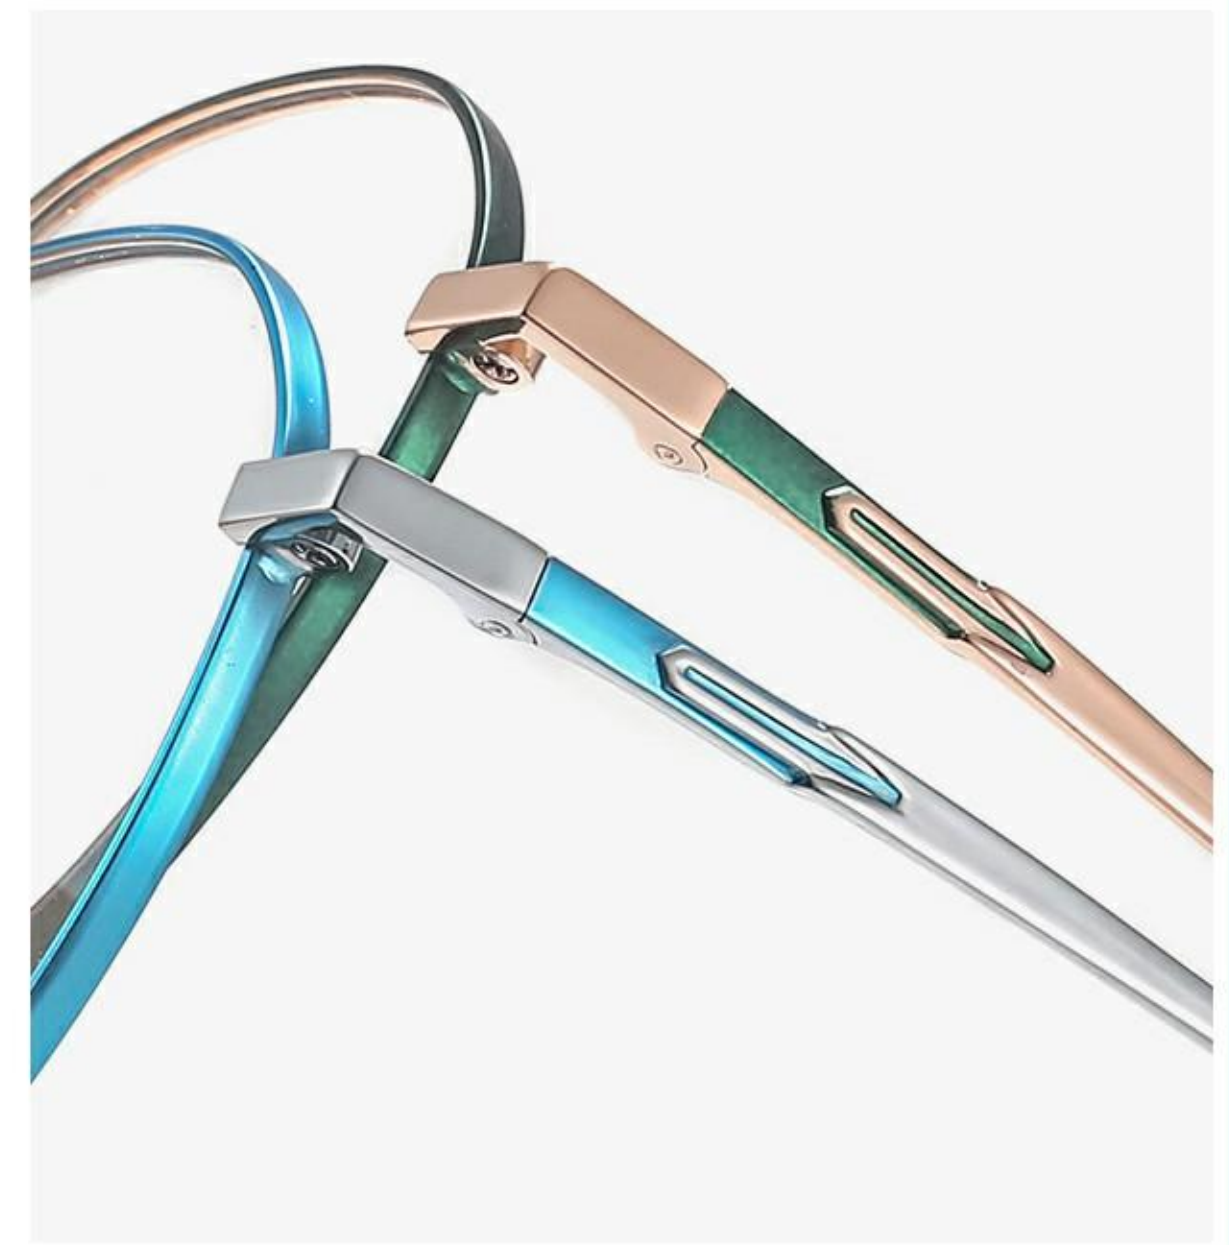

RETRO TWO-COLOR NON-MAGNETIC TITANIUM SERIES

Multicolor retro/trendy

MOD: L1101

COLOUR: 6
SIZE: 49□19-144
**MATERIAL:
β-TITANIUM**

C1-Black

C2-Silver

C5-Green/Rose gold

C3-Rose gold

C6-Blue/silver

C4-Gun

RETRO TWO-COLOR NON-MAGNETIC TITANIUM SERIES

Multicolor retro/trendy

MOD: L1102

COLOUR: 6
SIZE: 48□19-143
**MATERIAL:
β-TITANIUM**

C1-Black

C2-Silver

C3-Rose gold

C4-Gun

C5-Green/Rose gold

C6-Blue/silver

RETRO TWO-COLOR NON-MAGNETIC TITANIUM SERIES

Multicolor retro/trendy

MOD: L1103

COLOUR: 6

RETRO TWO-COLOR NON-MAGNETIC TITANIUM SERIES

Multicolor retro/trendy

MOD: L1104

COLOUR: 6

SIZE: 48□20-143

**MATERIAL:
β-TITANIUM**

C1-Black

C5-Green/Rose gold