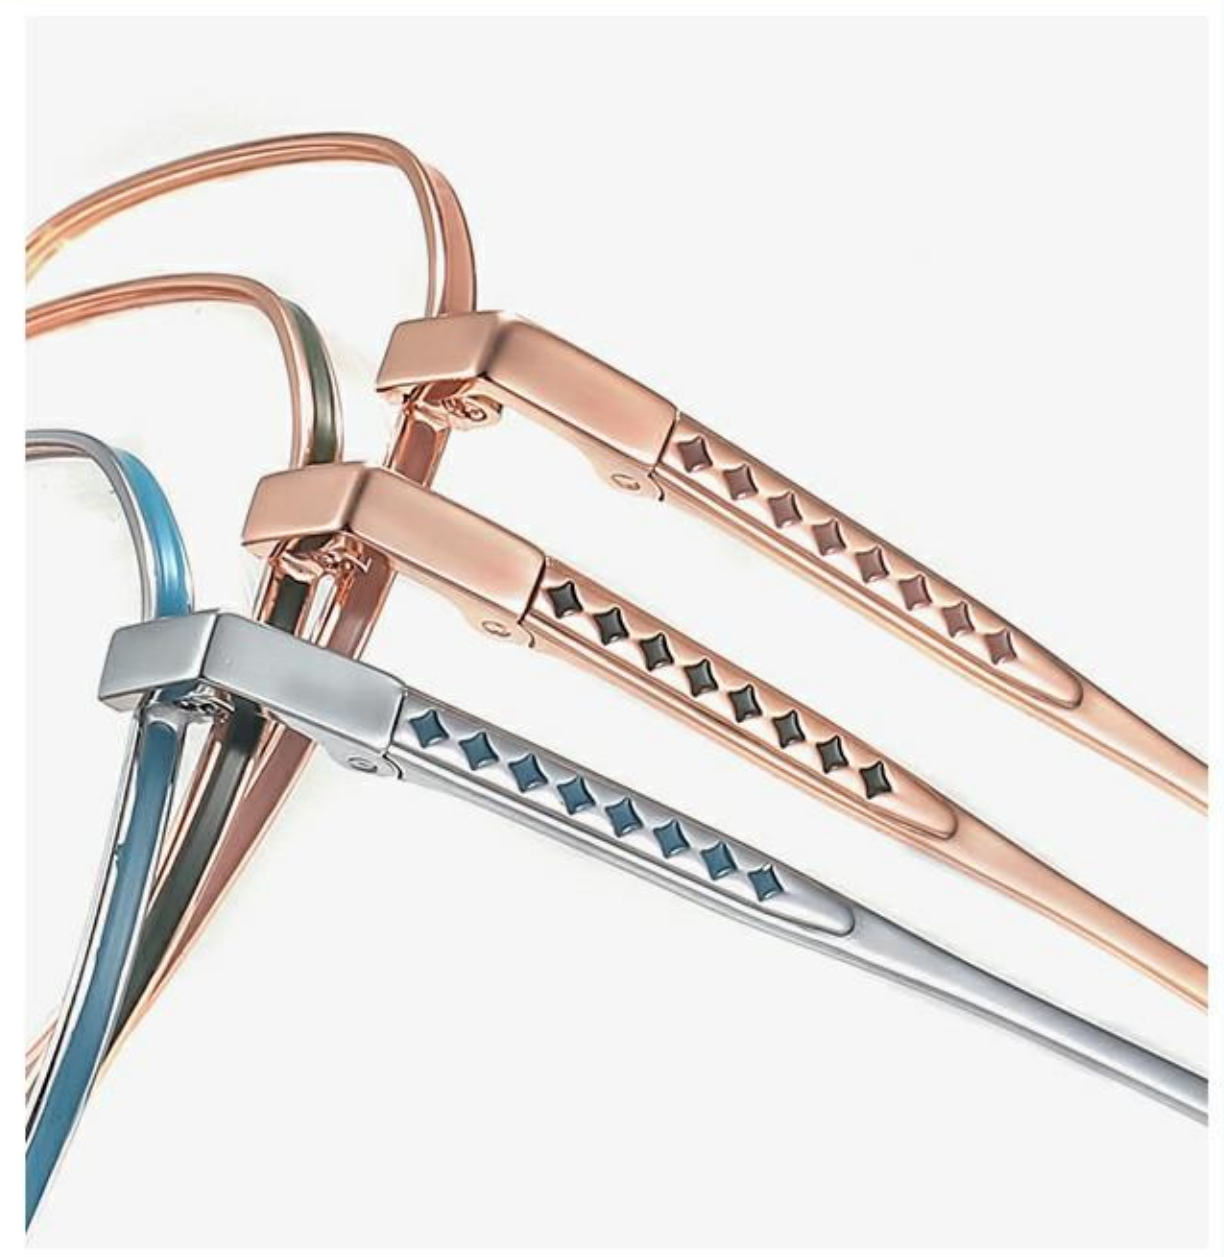

RETRO TWO-COLOR NON-MAGNETIC TITANIUM SERIES

Multicolor retro/trendy

MOD: L1105

COLOUR: 6

SIZE: 51□18-143

**MATERIAL:
β-TITANIUM**

C1-Black