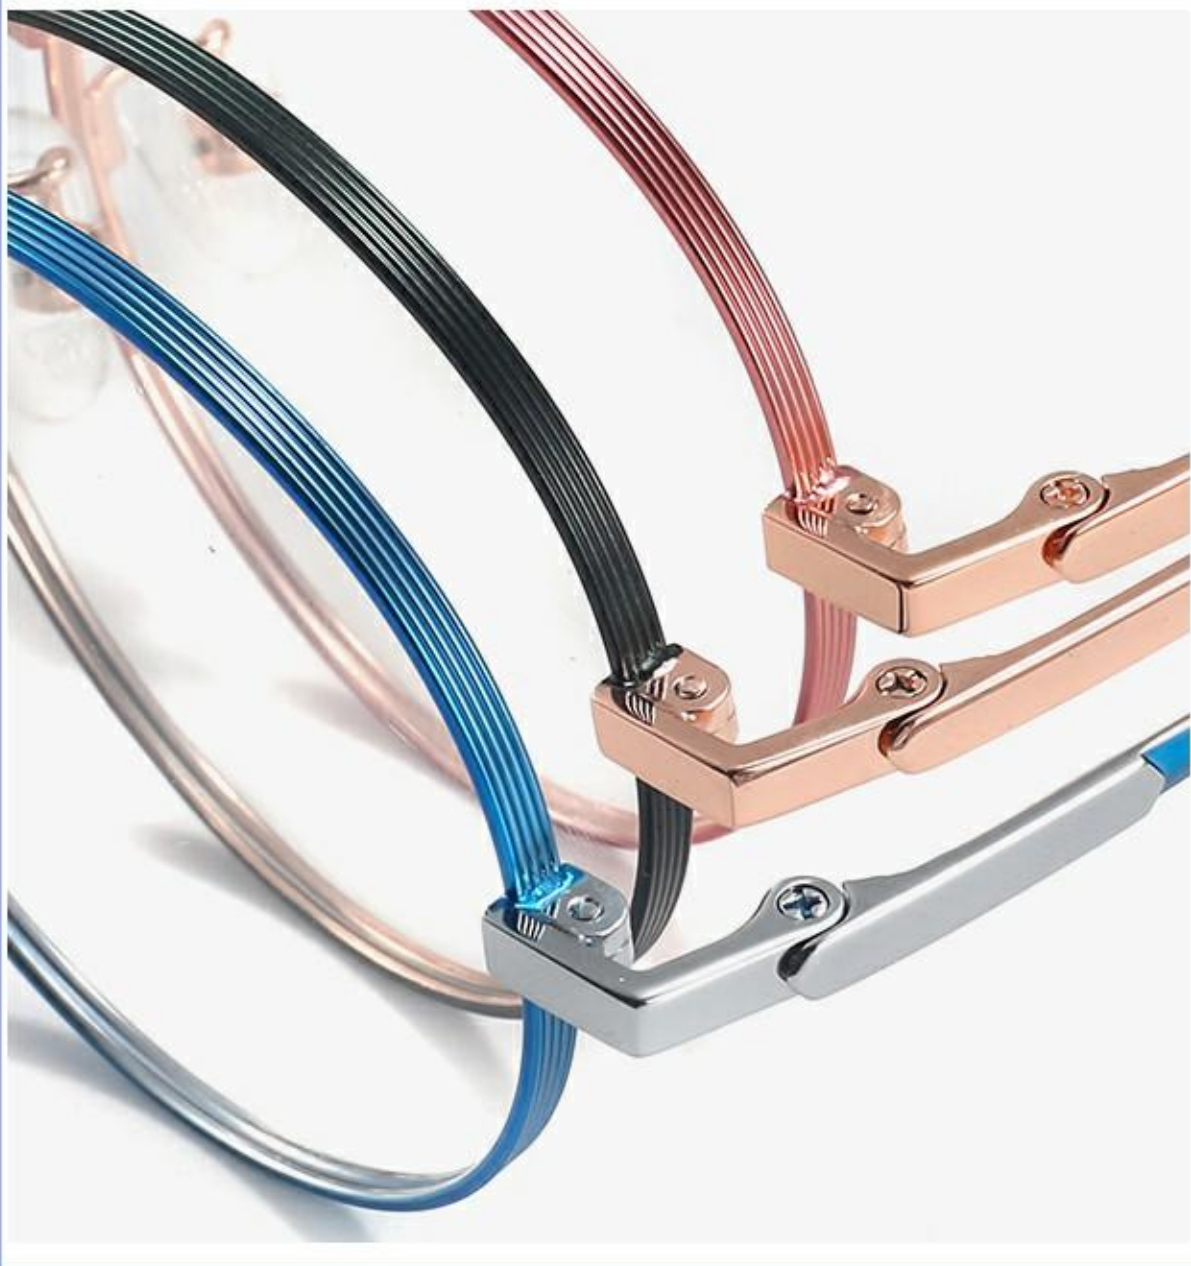

RETRO TWO-COLOR NON-MAGNETIC TITANIUM SERIES

Multicolor retro/trendy

MOD: L1101

COLOUR: 6
SIZE: 49□19-144
**MATERIAL:
β-TITANIUM**

C1-Black

C2-Silver

C5-Green/Rose gold

C3-Rose gold

RETRO TWO-COLOR NON-MAGNETIC TITANIUM SERIES

Multicolor retro/trendy

MOD: L1104

COLOUR: 6

SIZE: 48□20-143

**MATERIAL:
β-TITANIUM**

C1-Black

C5-Green/Rose gold

RETRO TWO-COLOR NON-MAGNETIC TITANIUM SERIES

Multicolor retro/trendy

MOD: L1110

COLOUR: 6

SIZE: 49□20-145

**MATERIAL:
β-TITANIUM**

C1-Black

C2-Silver

MOD: L1112

COLOUR: 6

SIZE: 50□20-145

**MATERIAL:
β-TITANIUM**

C1-Black

C5-Green/Rose gold

C2-Silver

C6-Blue/silver