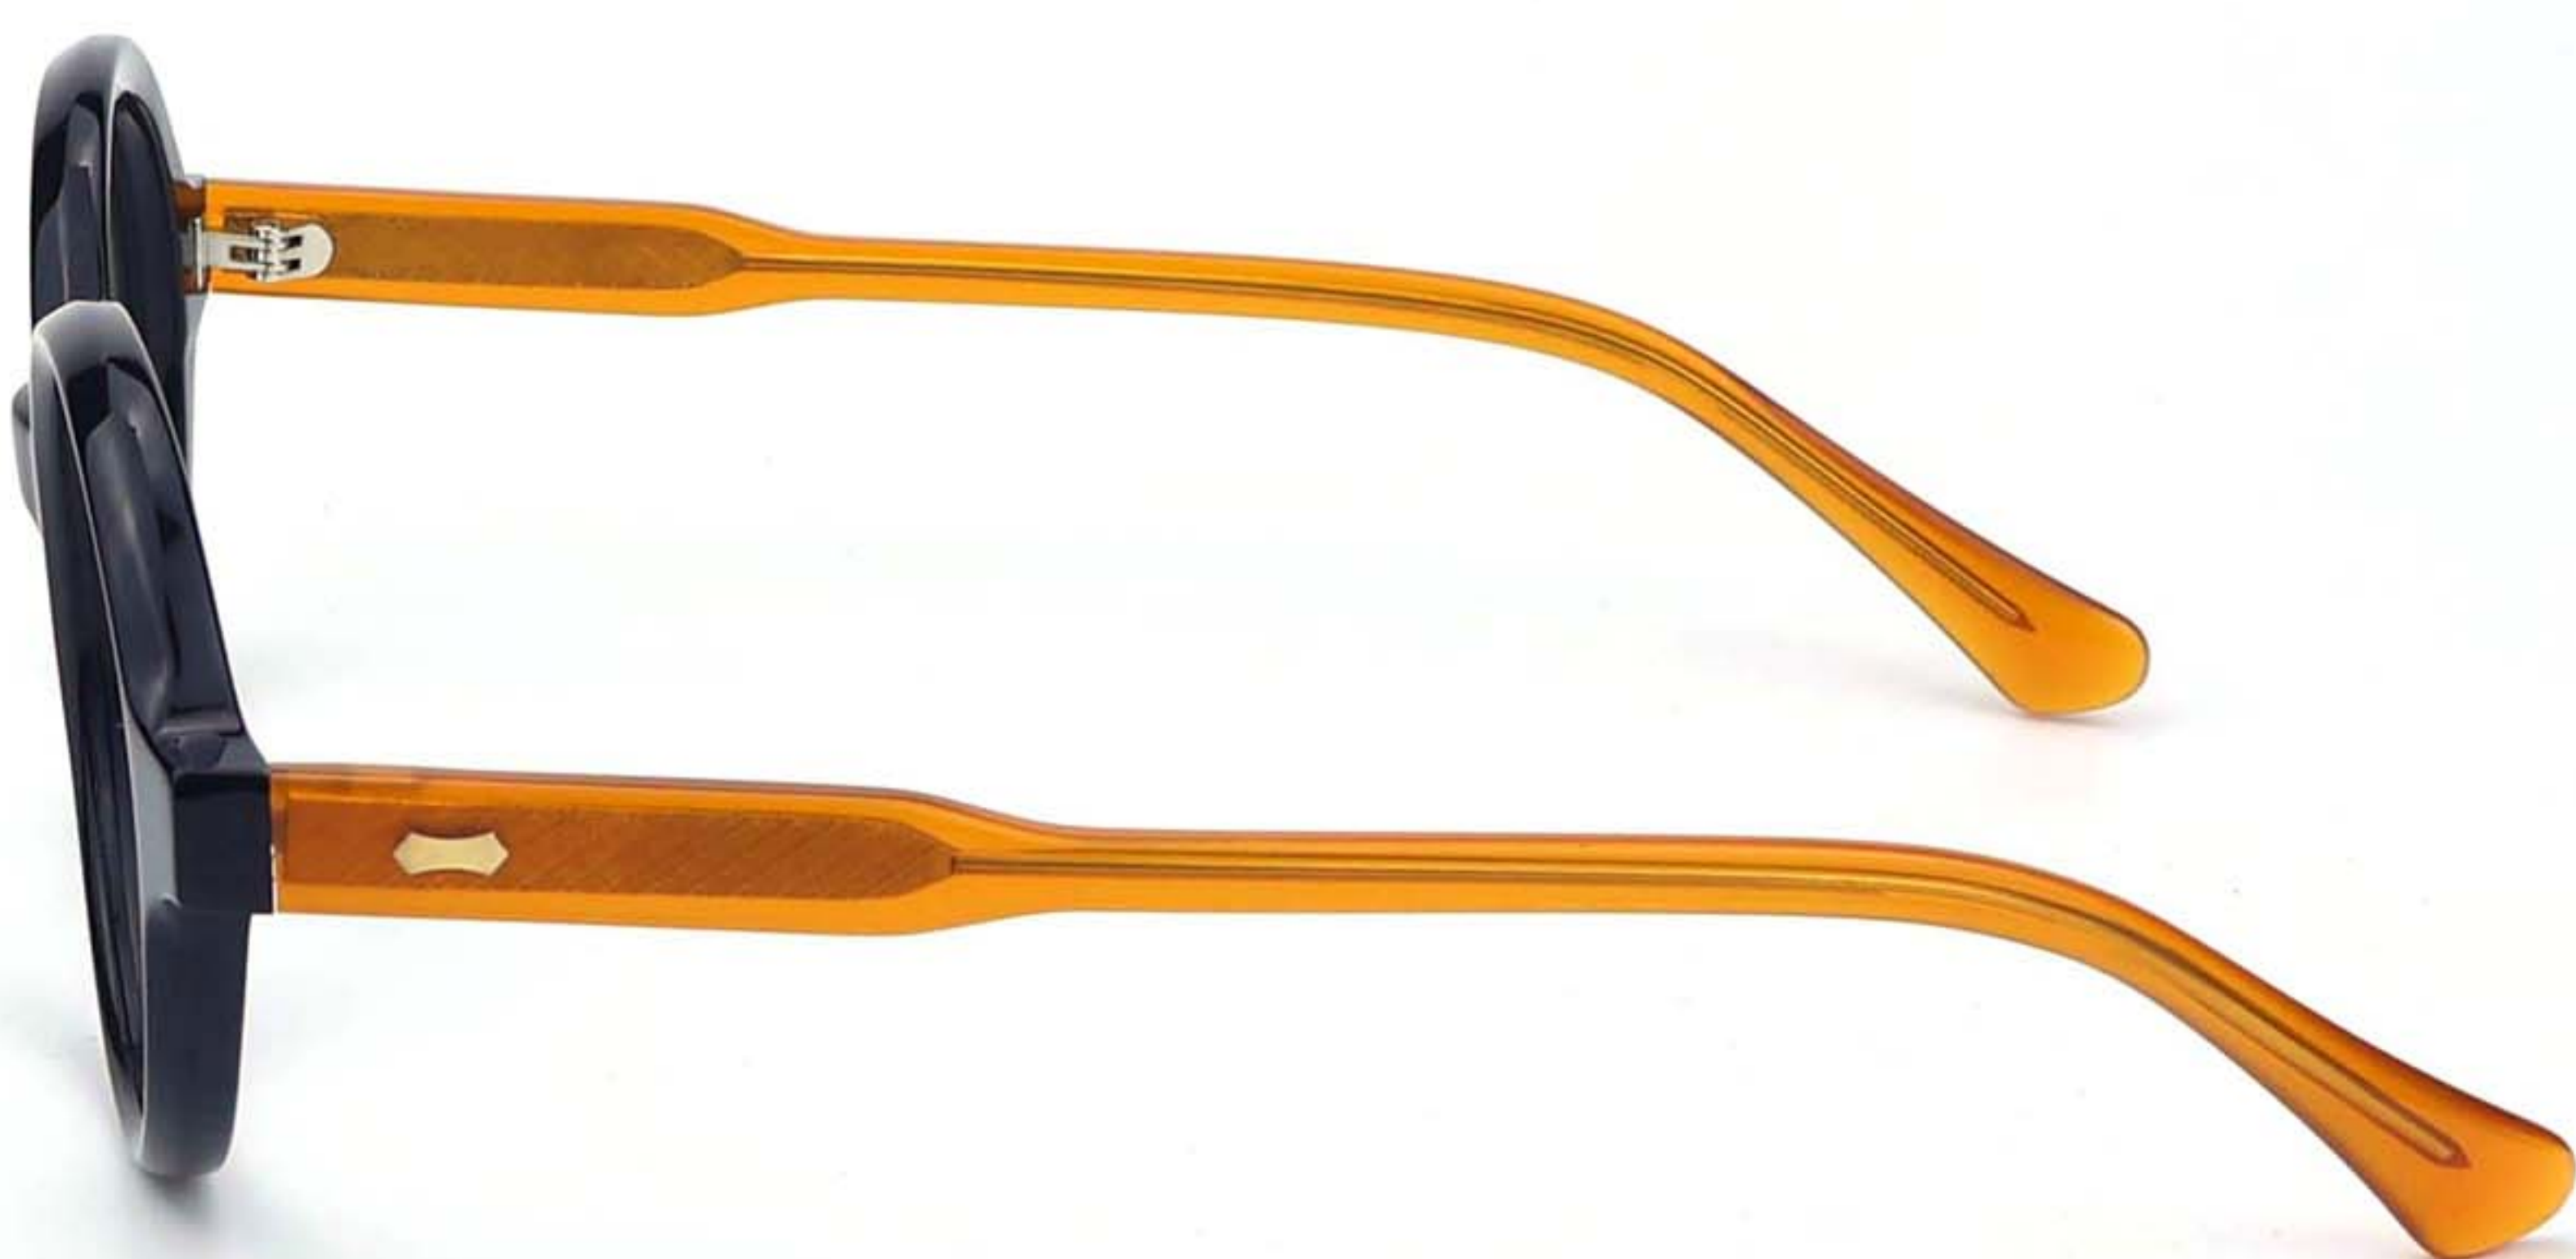

MATERIAL: ACETATE

MODEL: VG6007AFS

SIZE: 50 □ 21-143

(142mm)

(50mm)

(47mm)

(21mm)

(143mm)

COLOR SELECTION

COL.01

COL.02

COL.03

COL.04