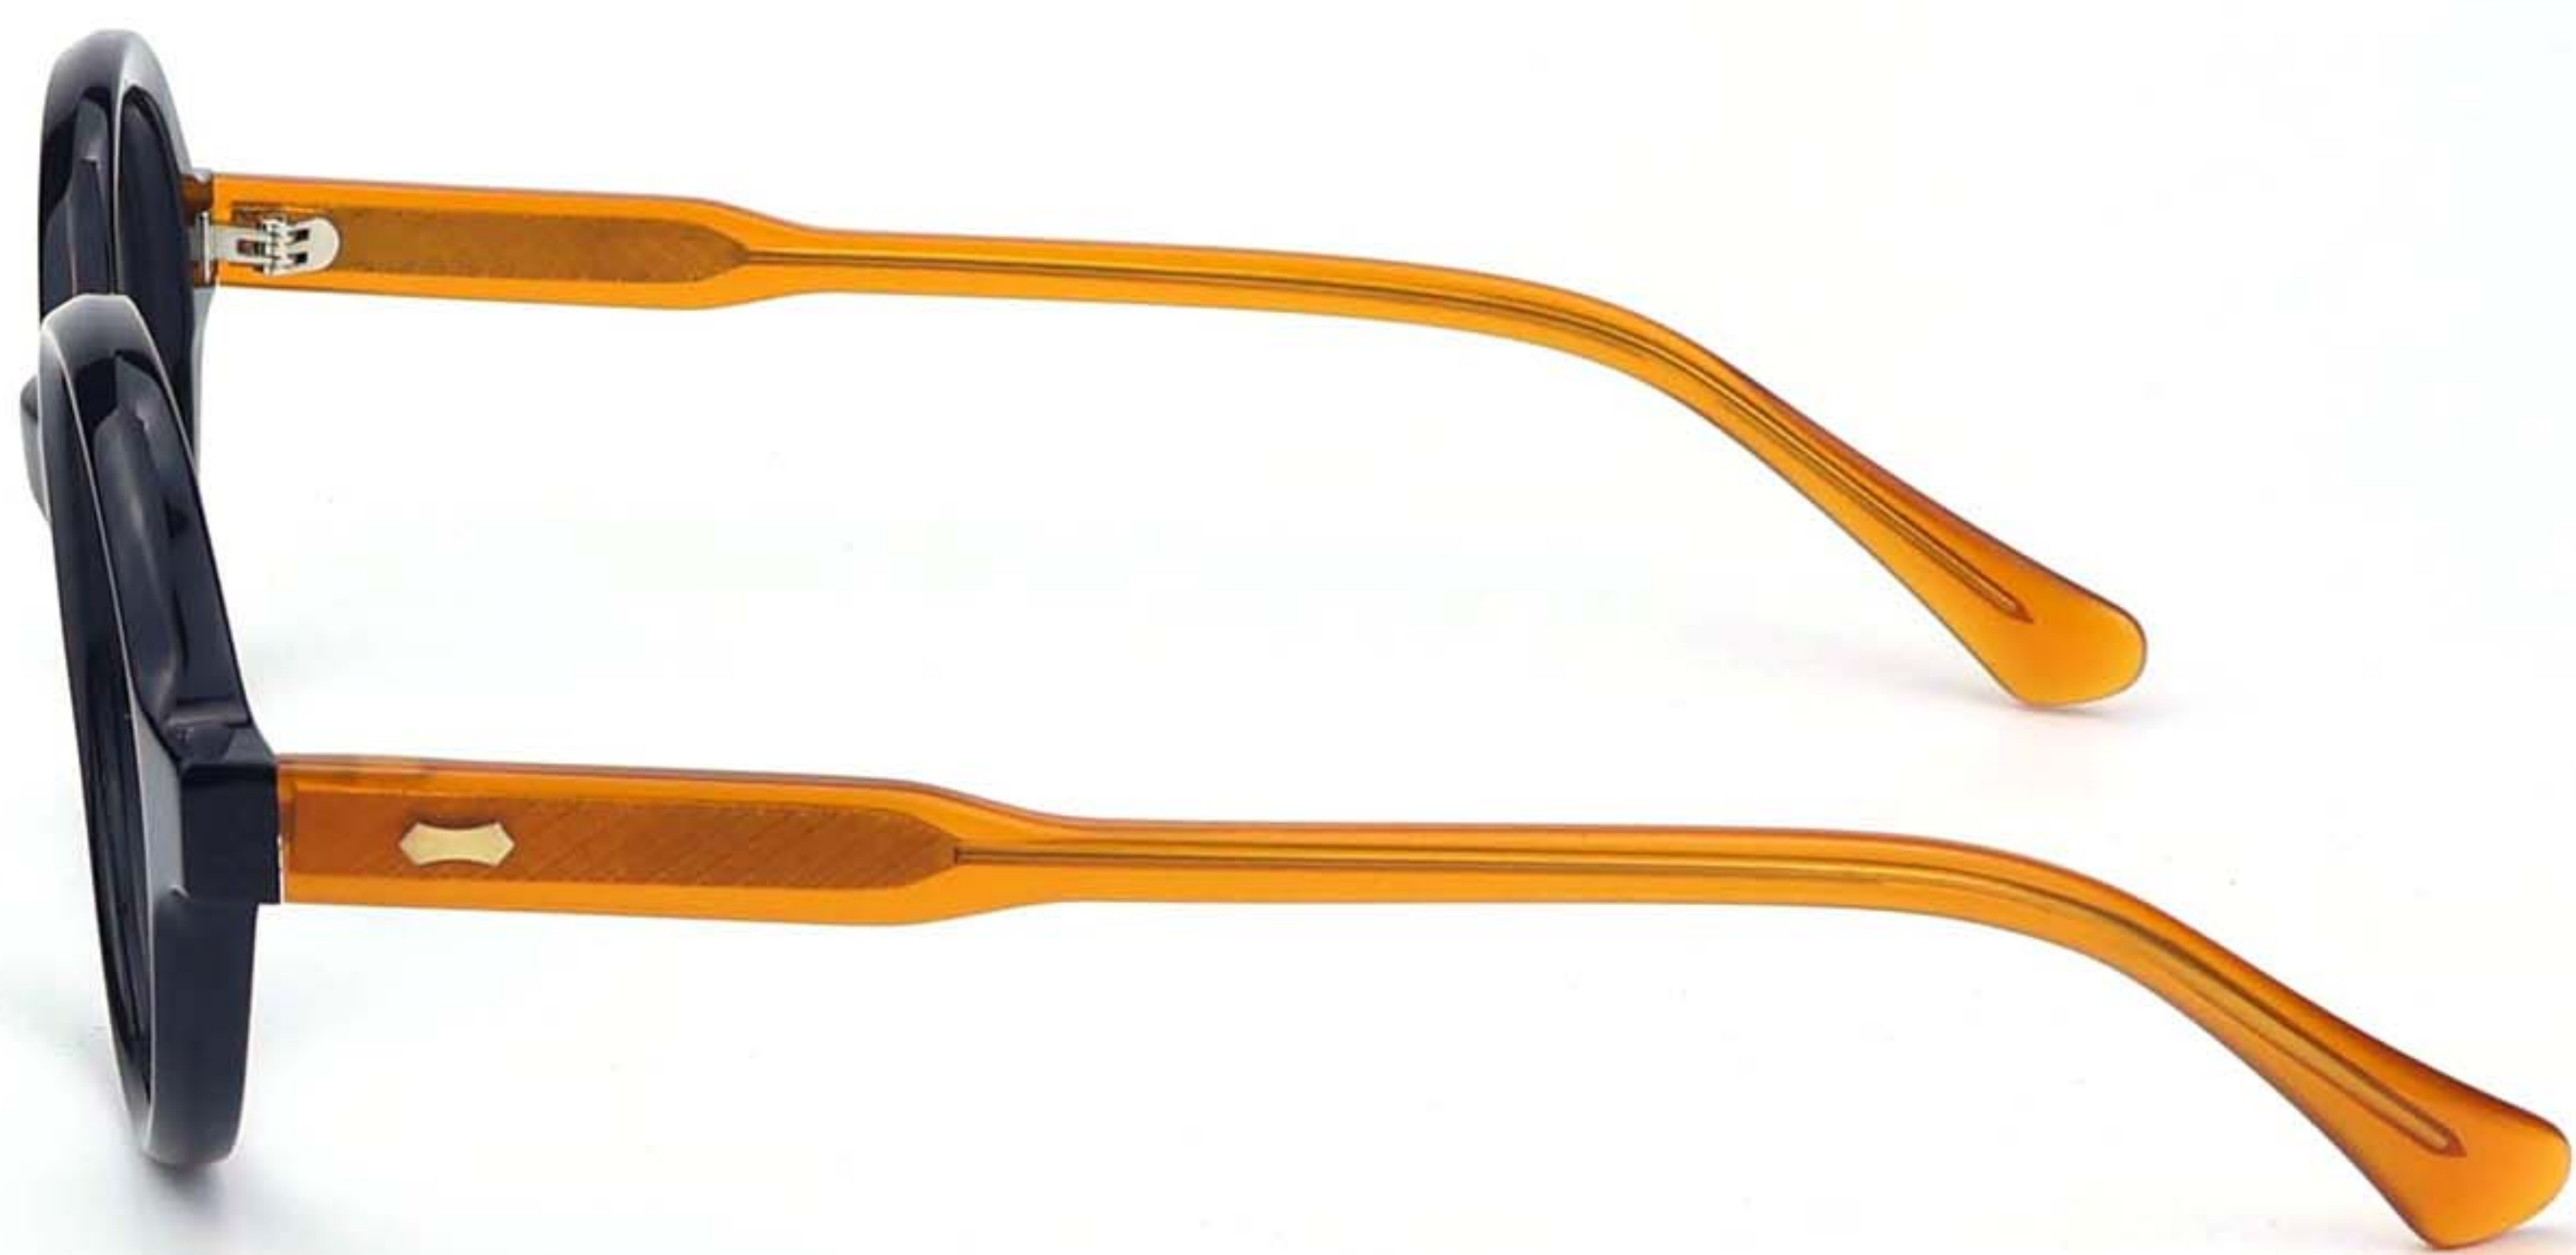

MATERIAL: ACETATE

MODEL: VG6007AFS

SIZE: 50 □ 21-143

(142mm)

(50mm)

(47mm)

(21mm)

(143mm)

COLOR SELECTION

COL.02

COL.03