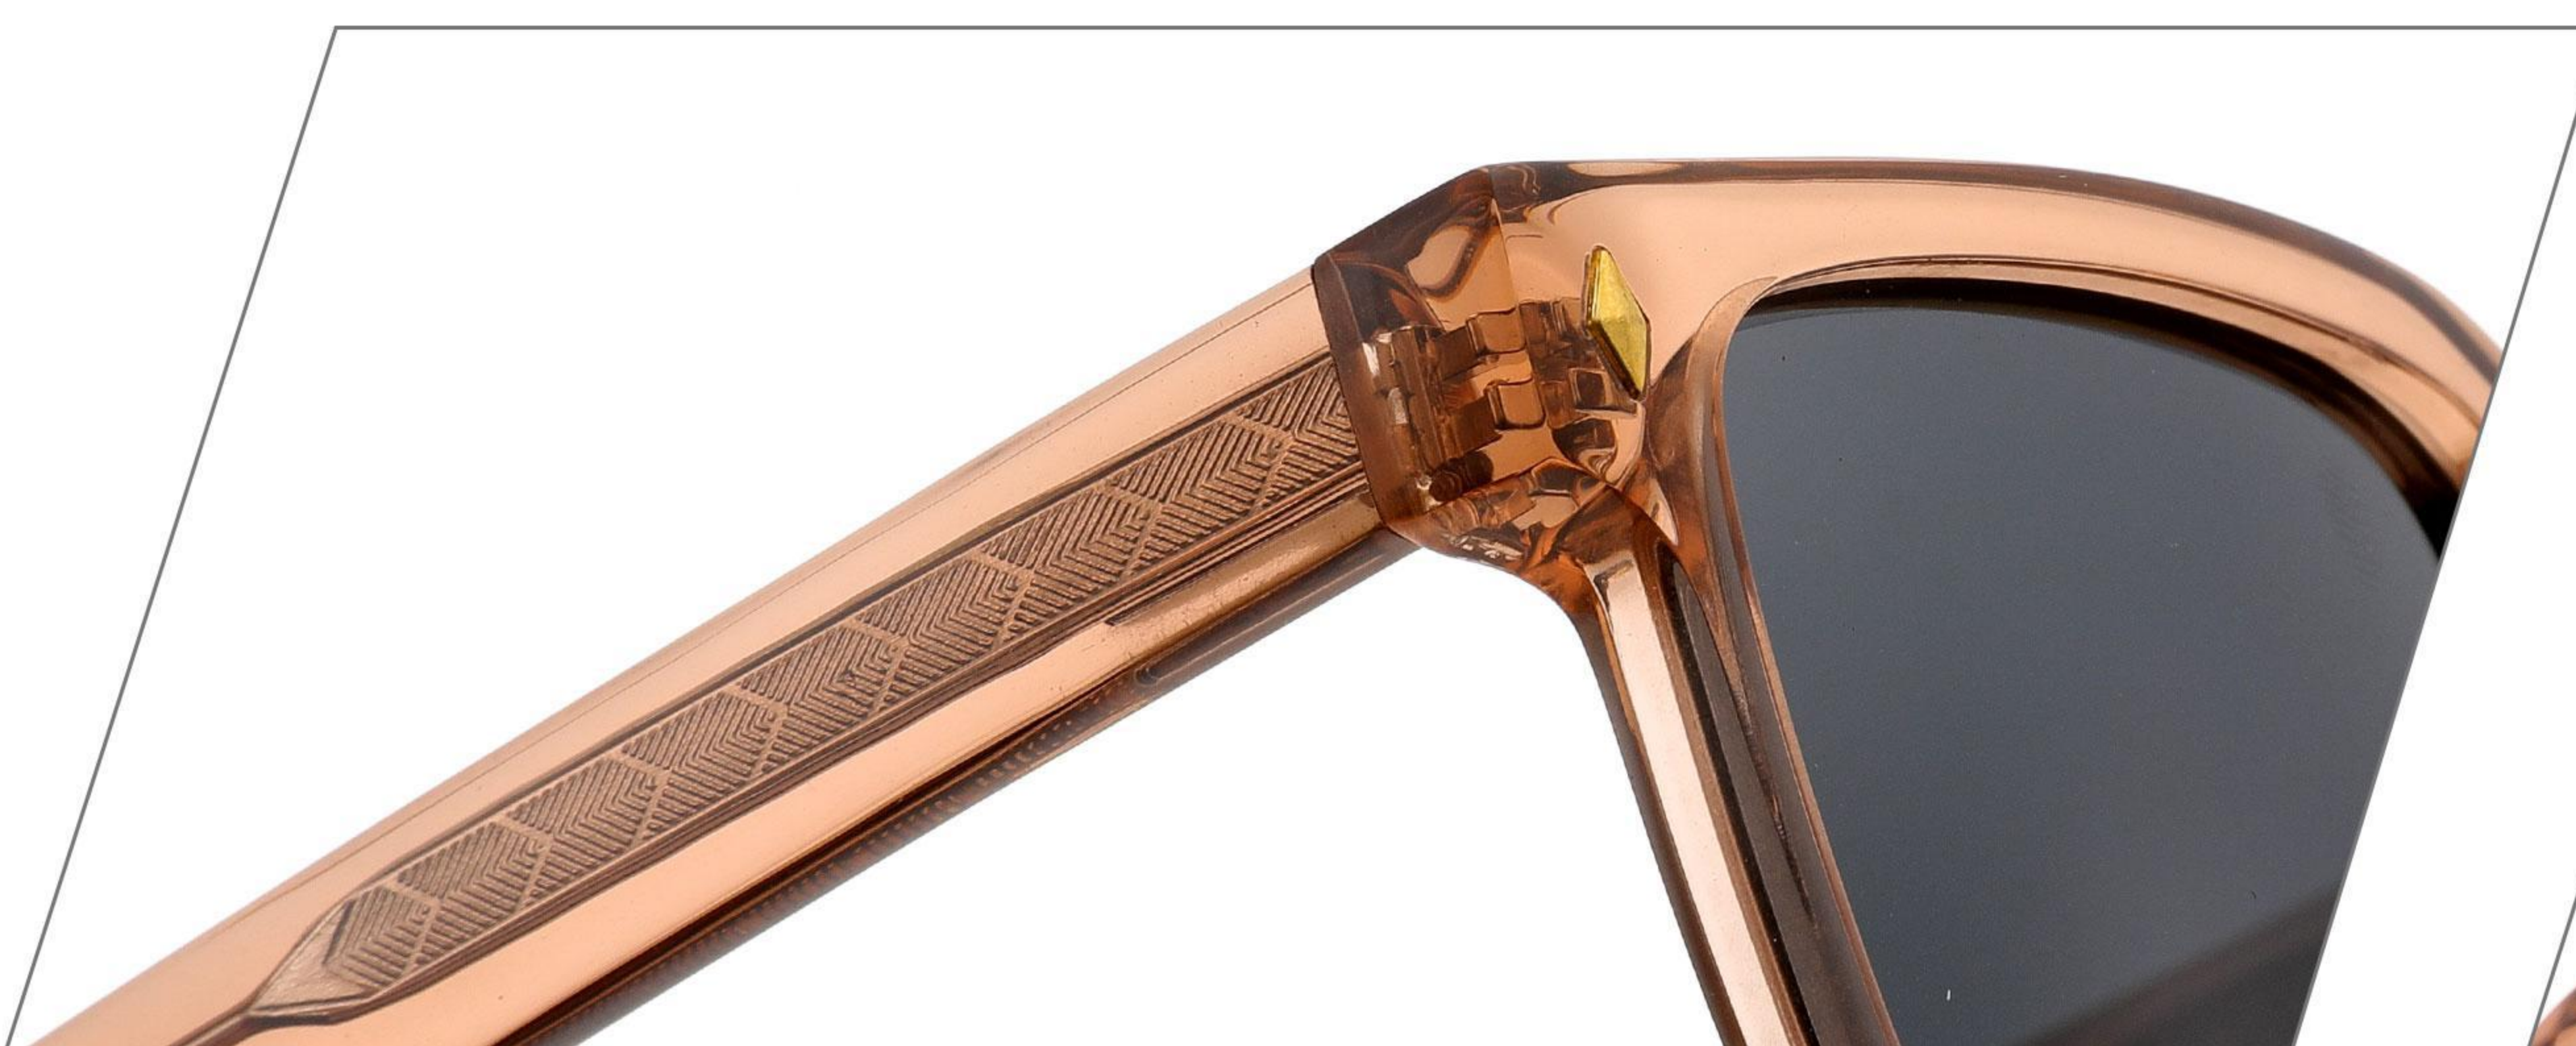

C5:BROWN

details: