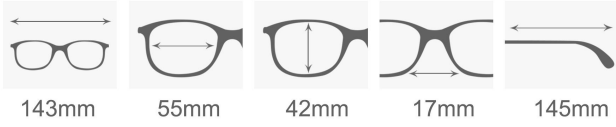

MODEL:XC-K3057

SIZE: 55-17-145

C1