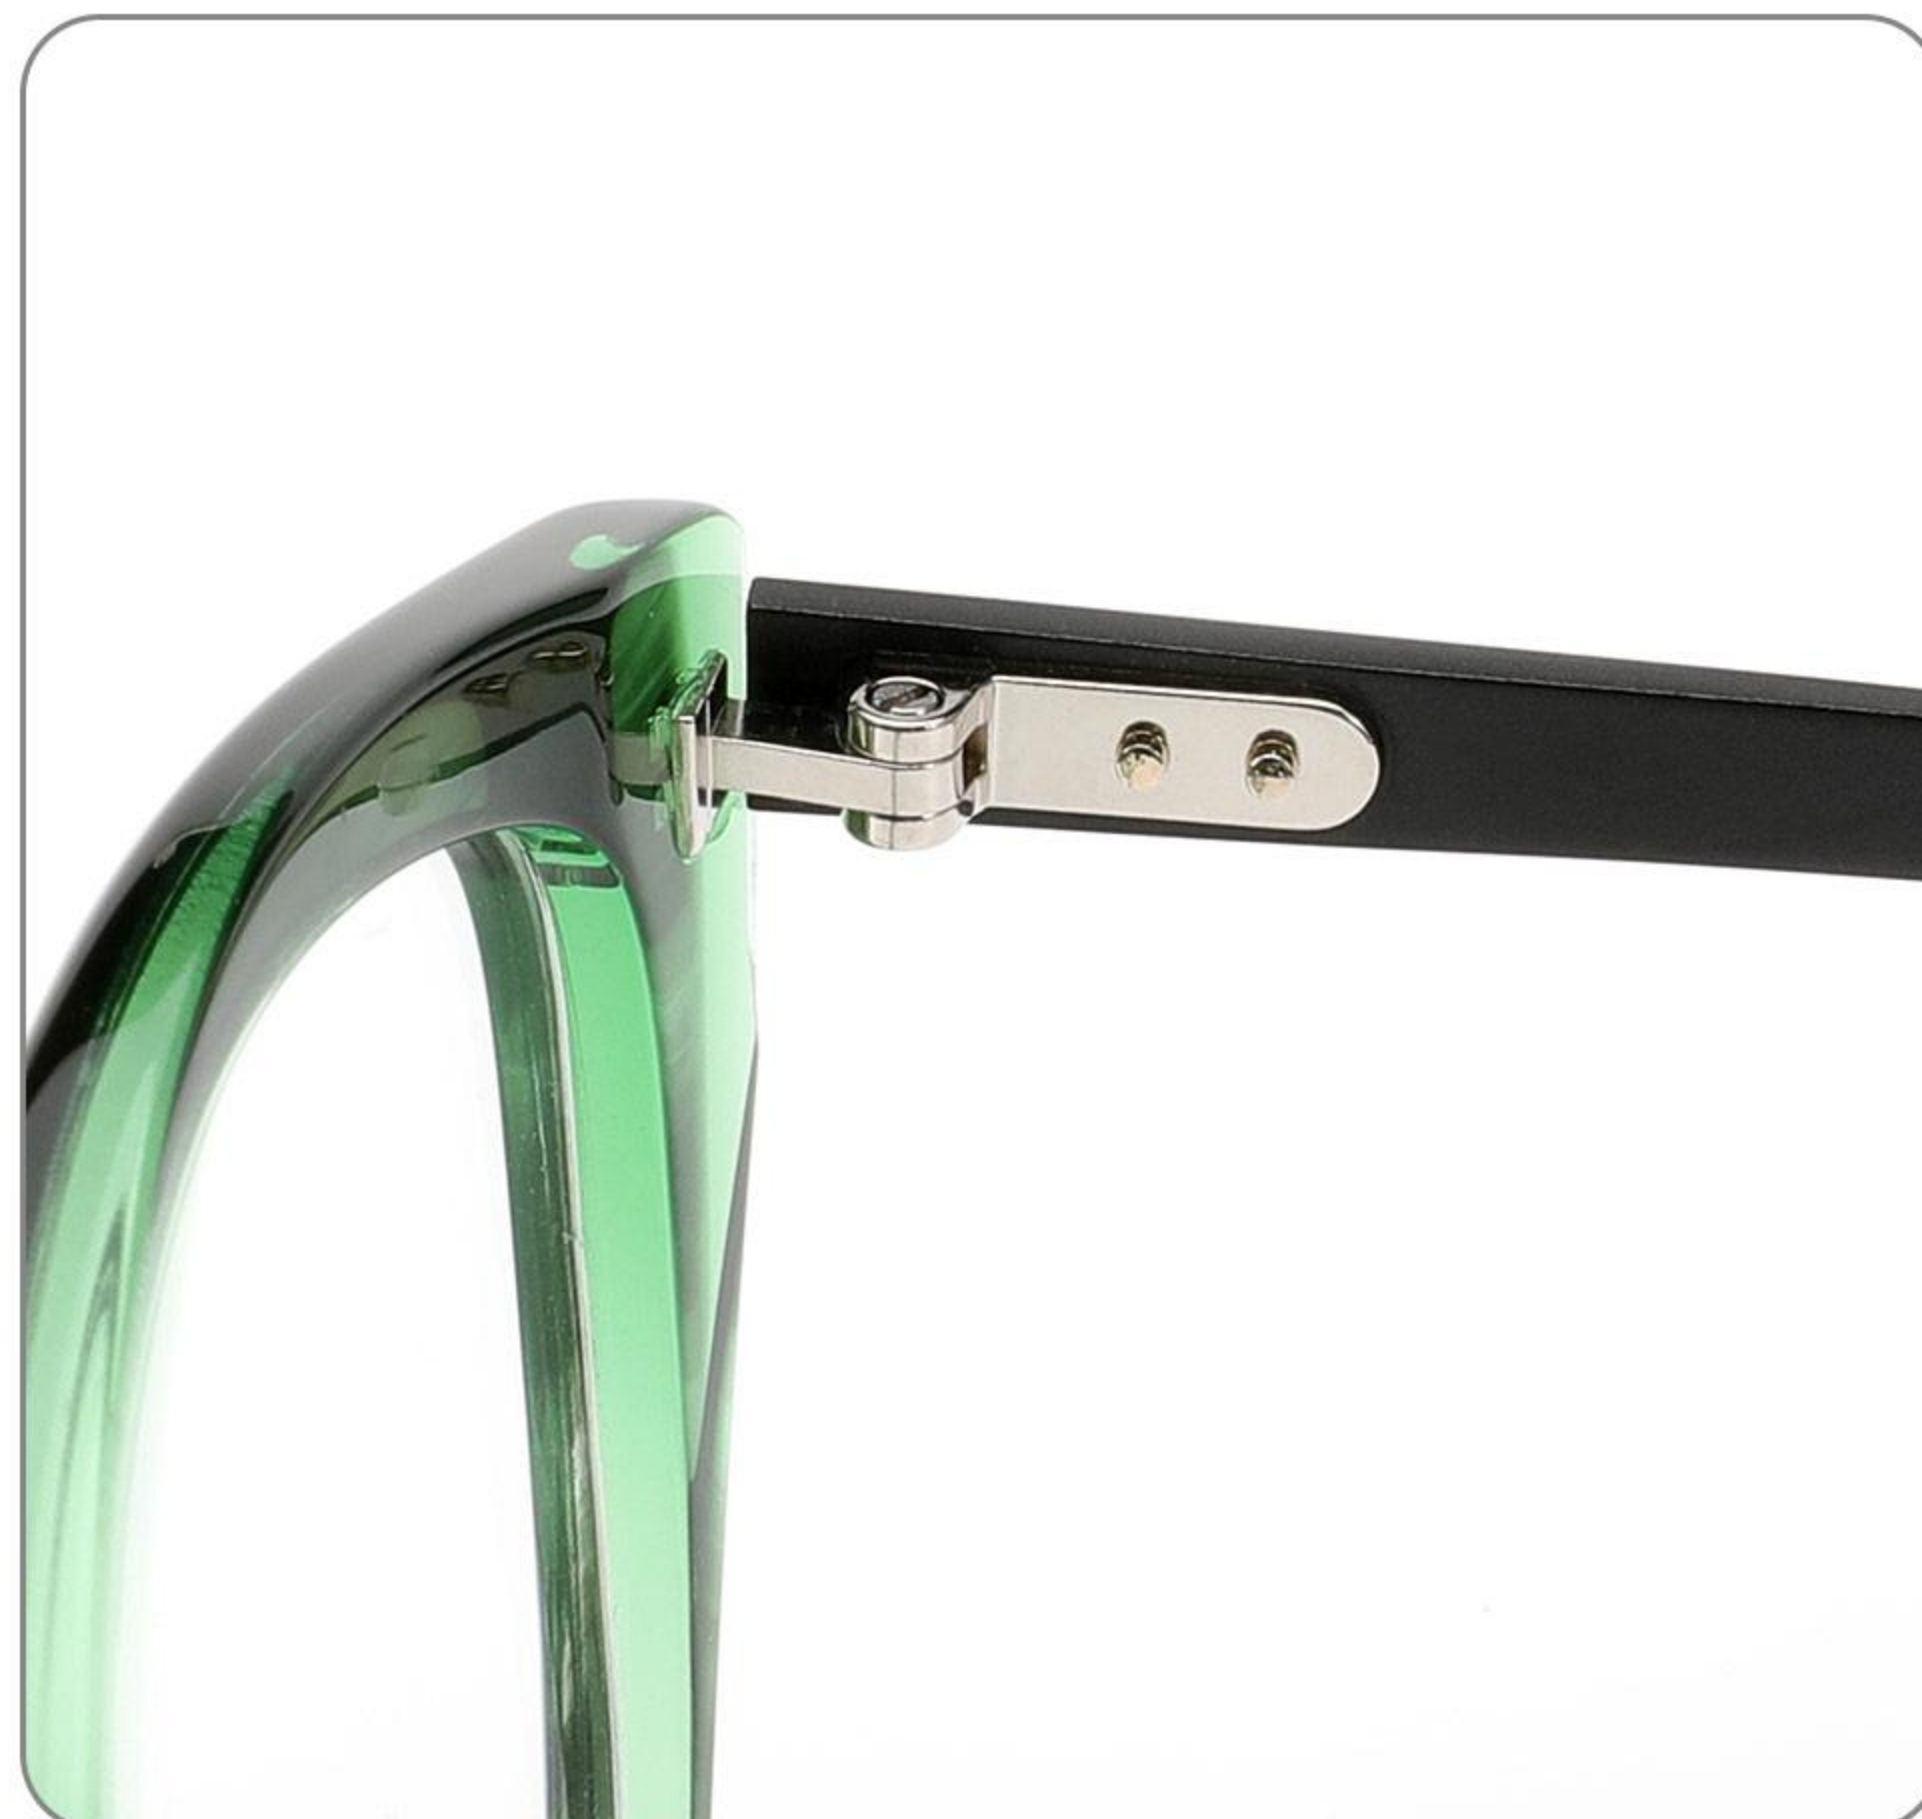

Acetate

MODEL-RTA-2313

54□16-140

WITH ALUMINIUM TEMPLE

Available colours

C1 S.BLACK