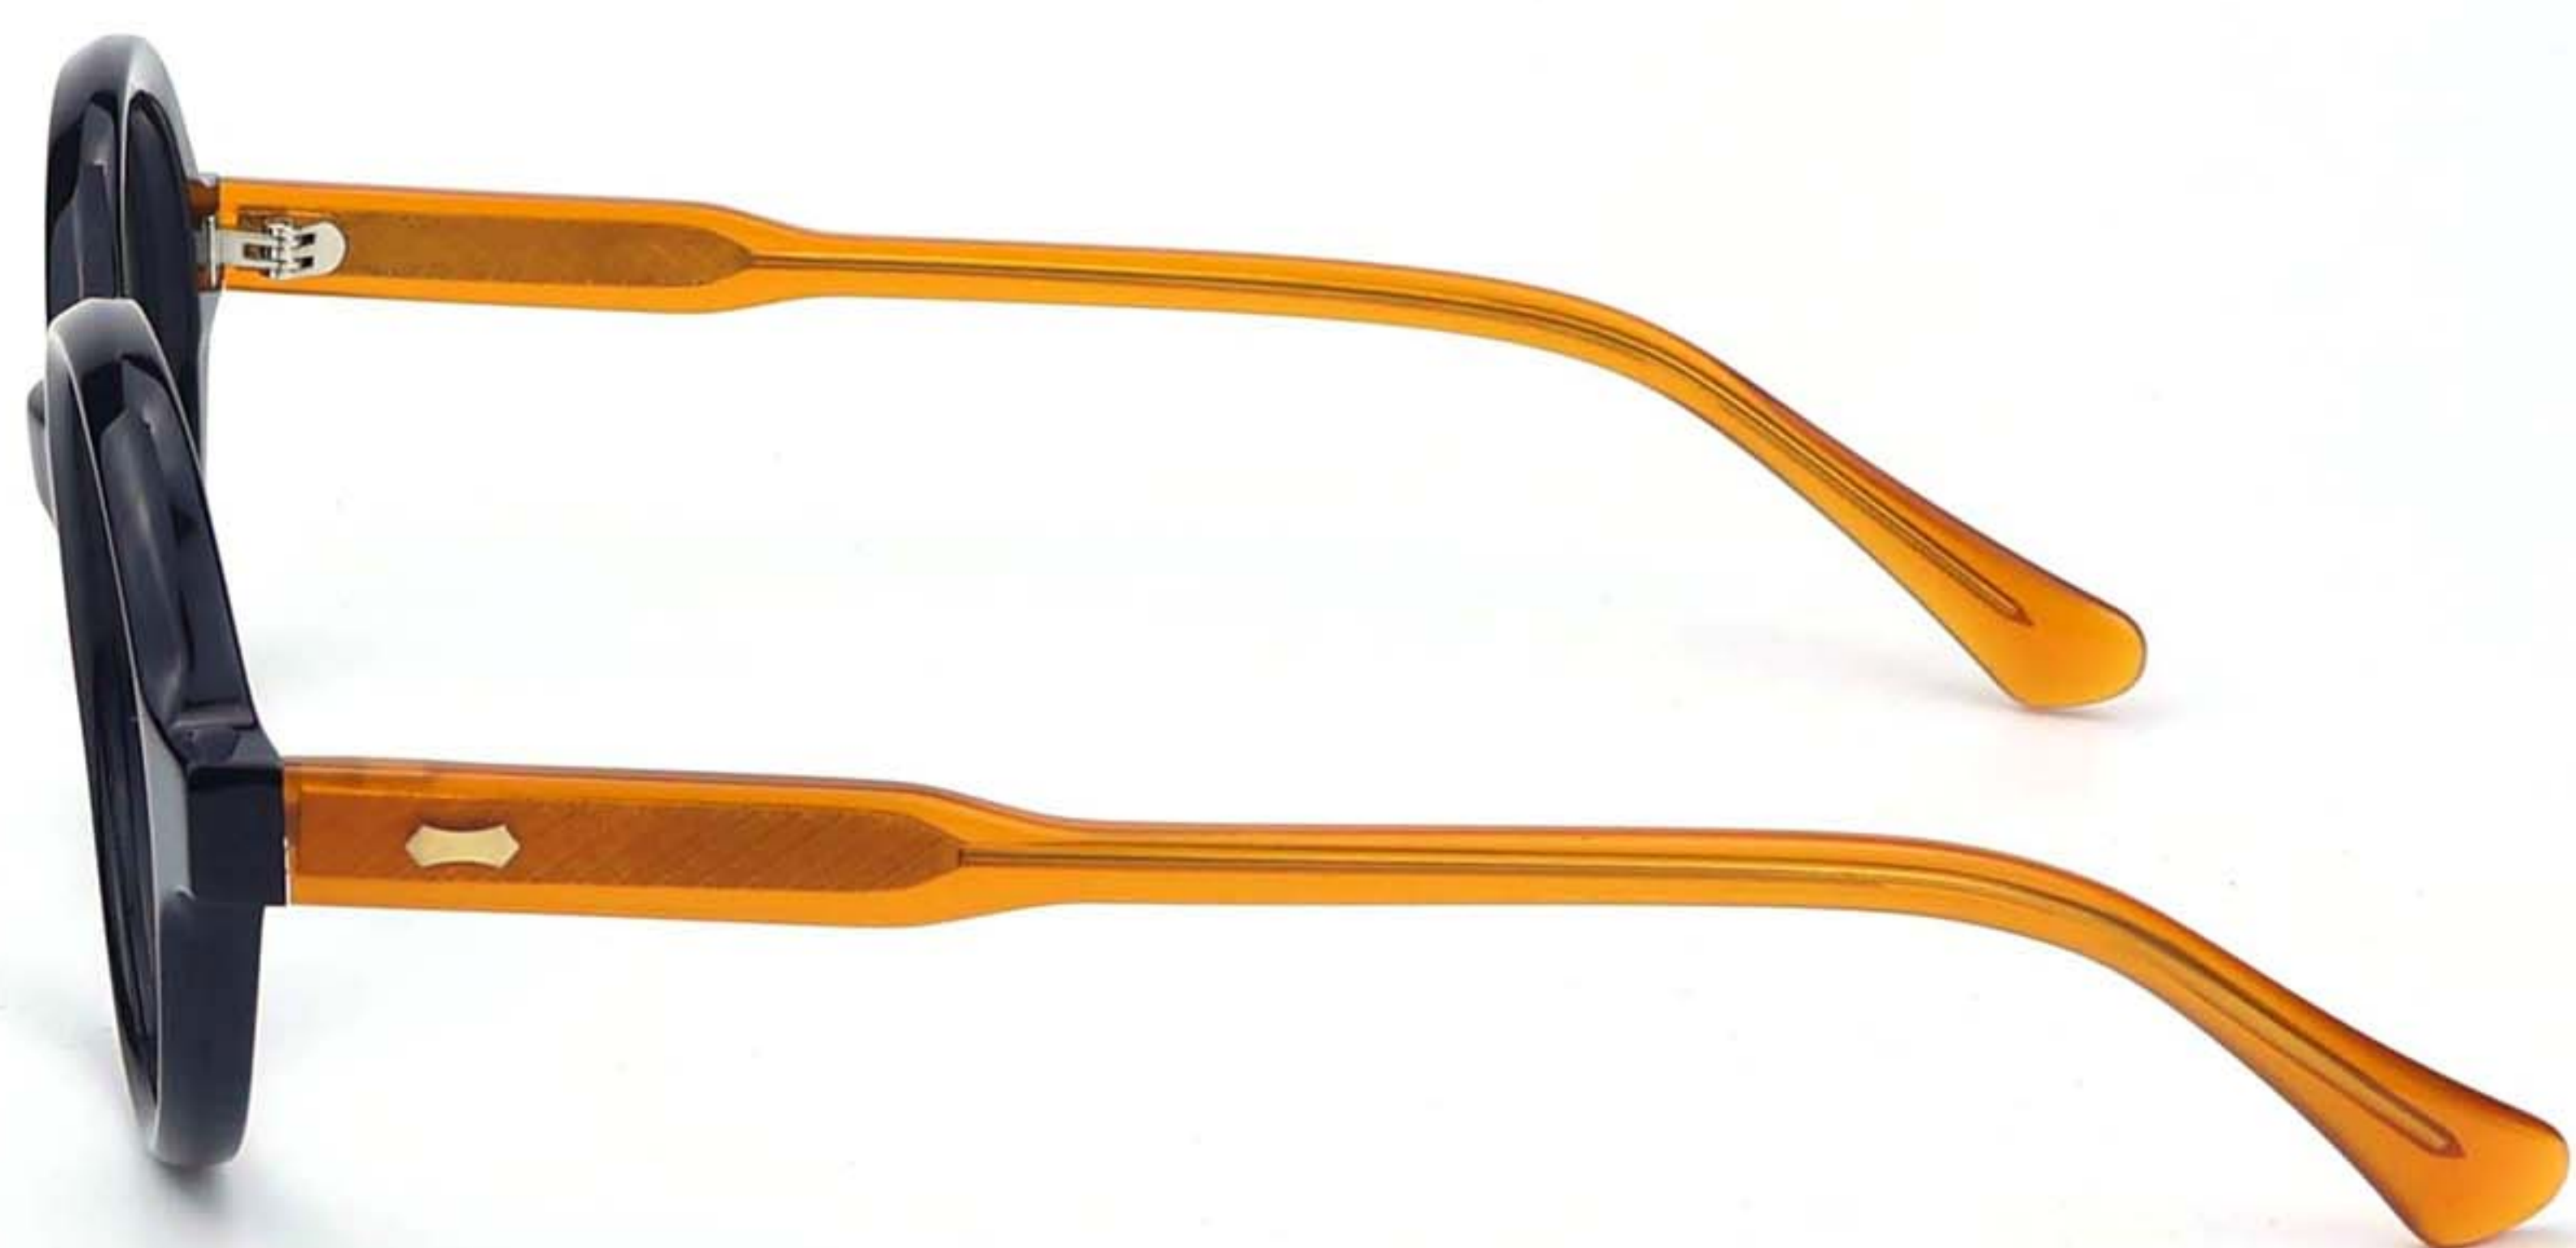

MATERIAL: ACETATE

MODEL: VG6007AF

SIZE: 50 □ 21-143

(142mm)

(50mm)

(47mm)

(21mm)

(143mm)

COLOR SELECTION

COL.01

COL.02

COL.03

COL.04