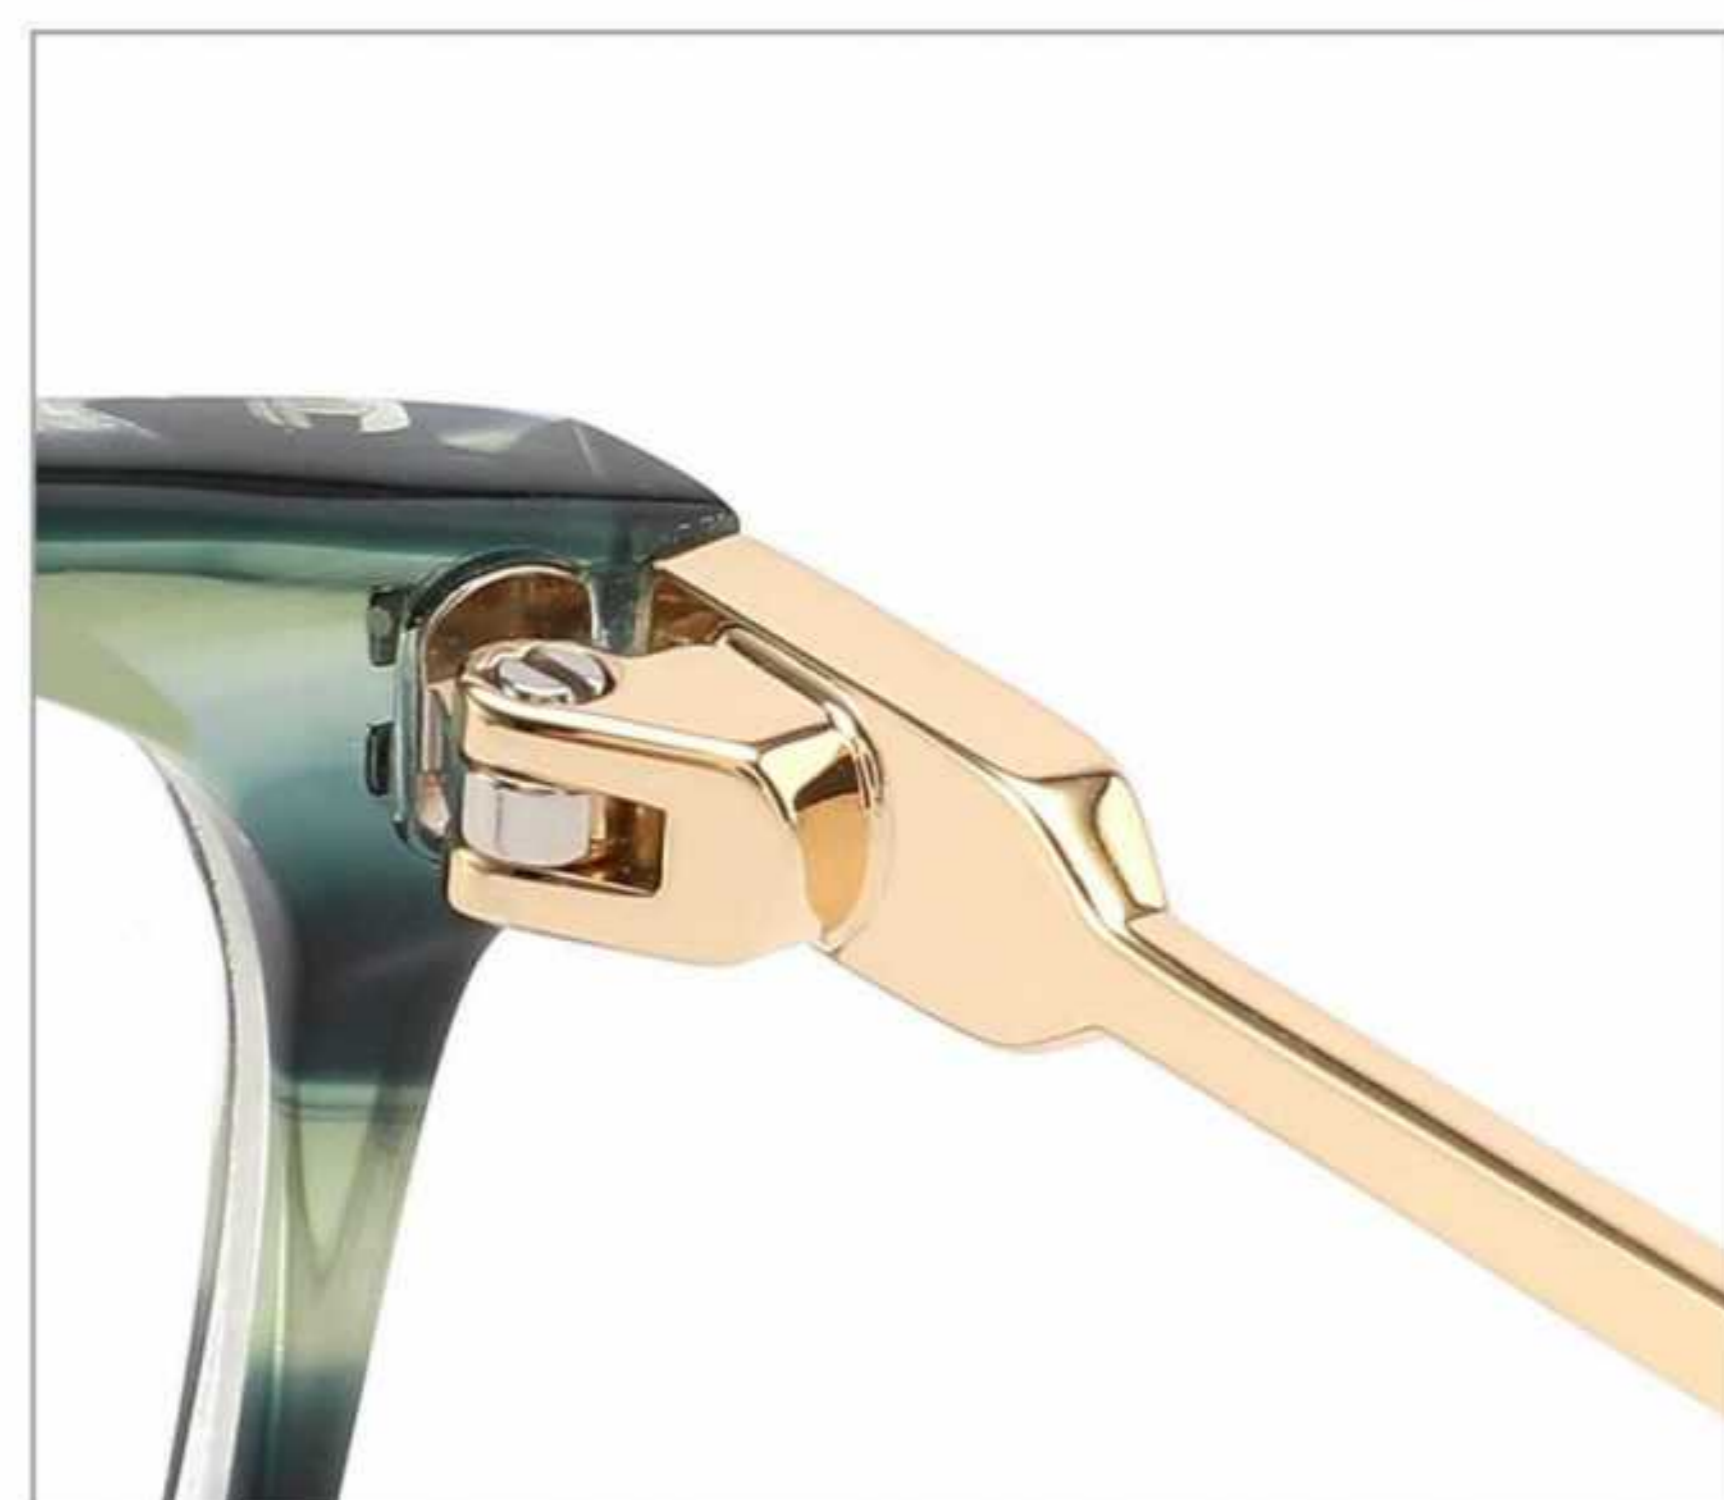

C4 TORTOISESHELL

C5 RED

C6 BLACK

2PCS LEFT

MODEL:VA6001
SIZE:55 □ 17-145
ACETATE

FRONT VIEW

COLOR DISPLAY

C1 BLUE