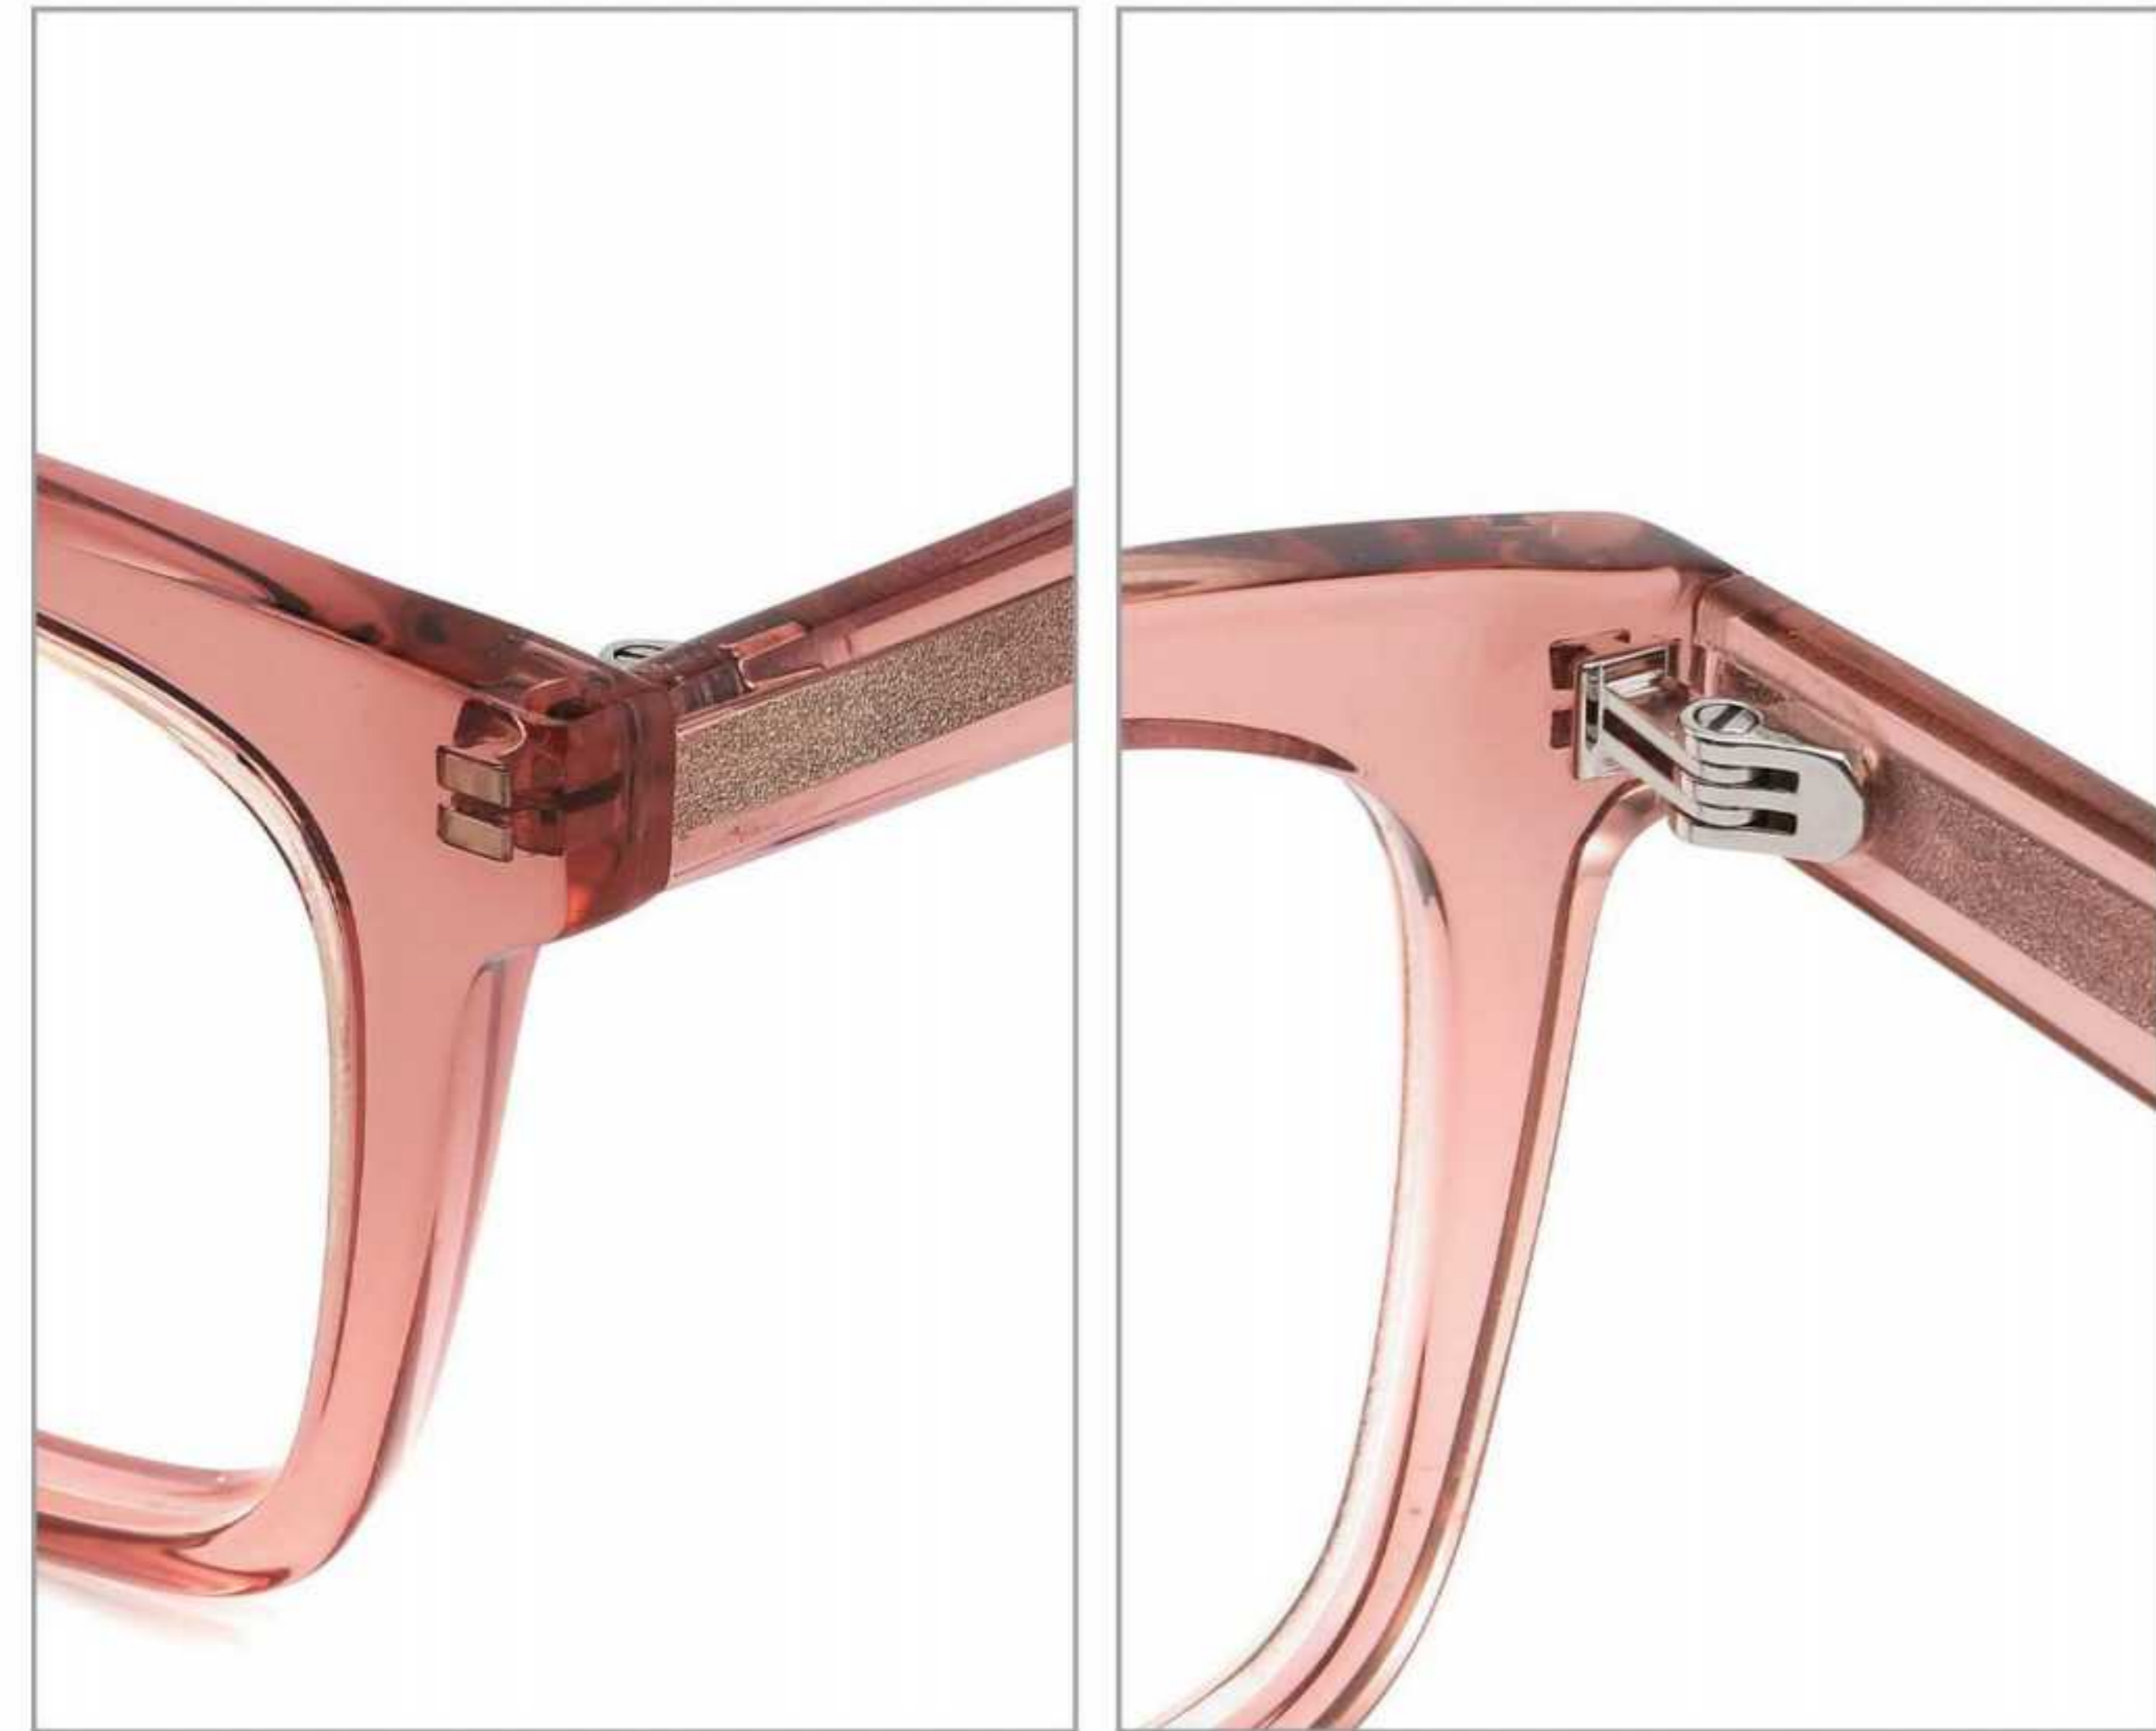

COLOR DISPLAY

C1 BLACK