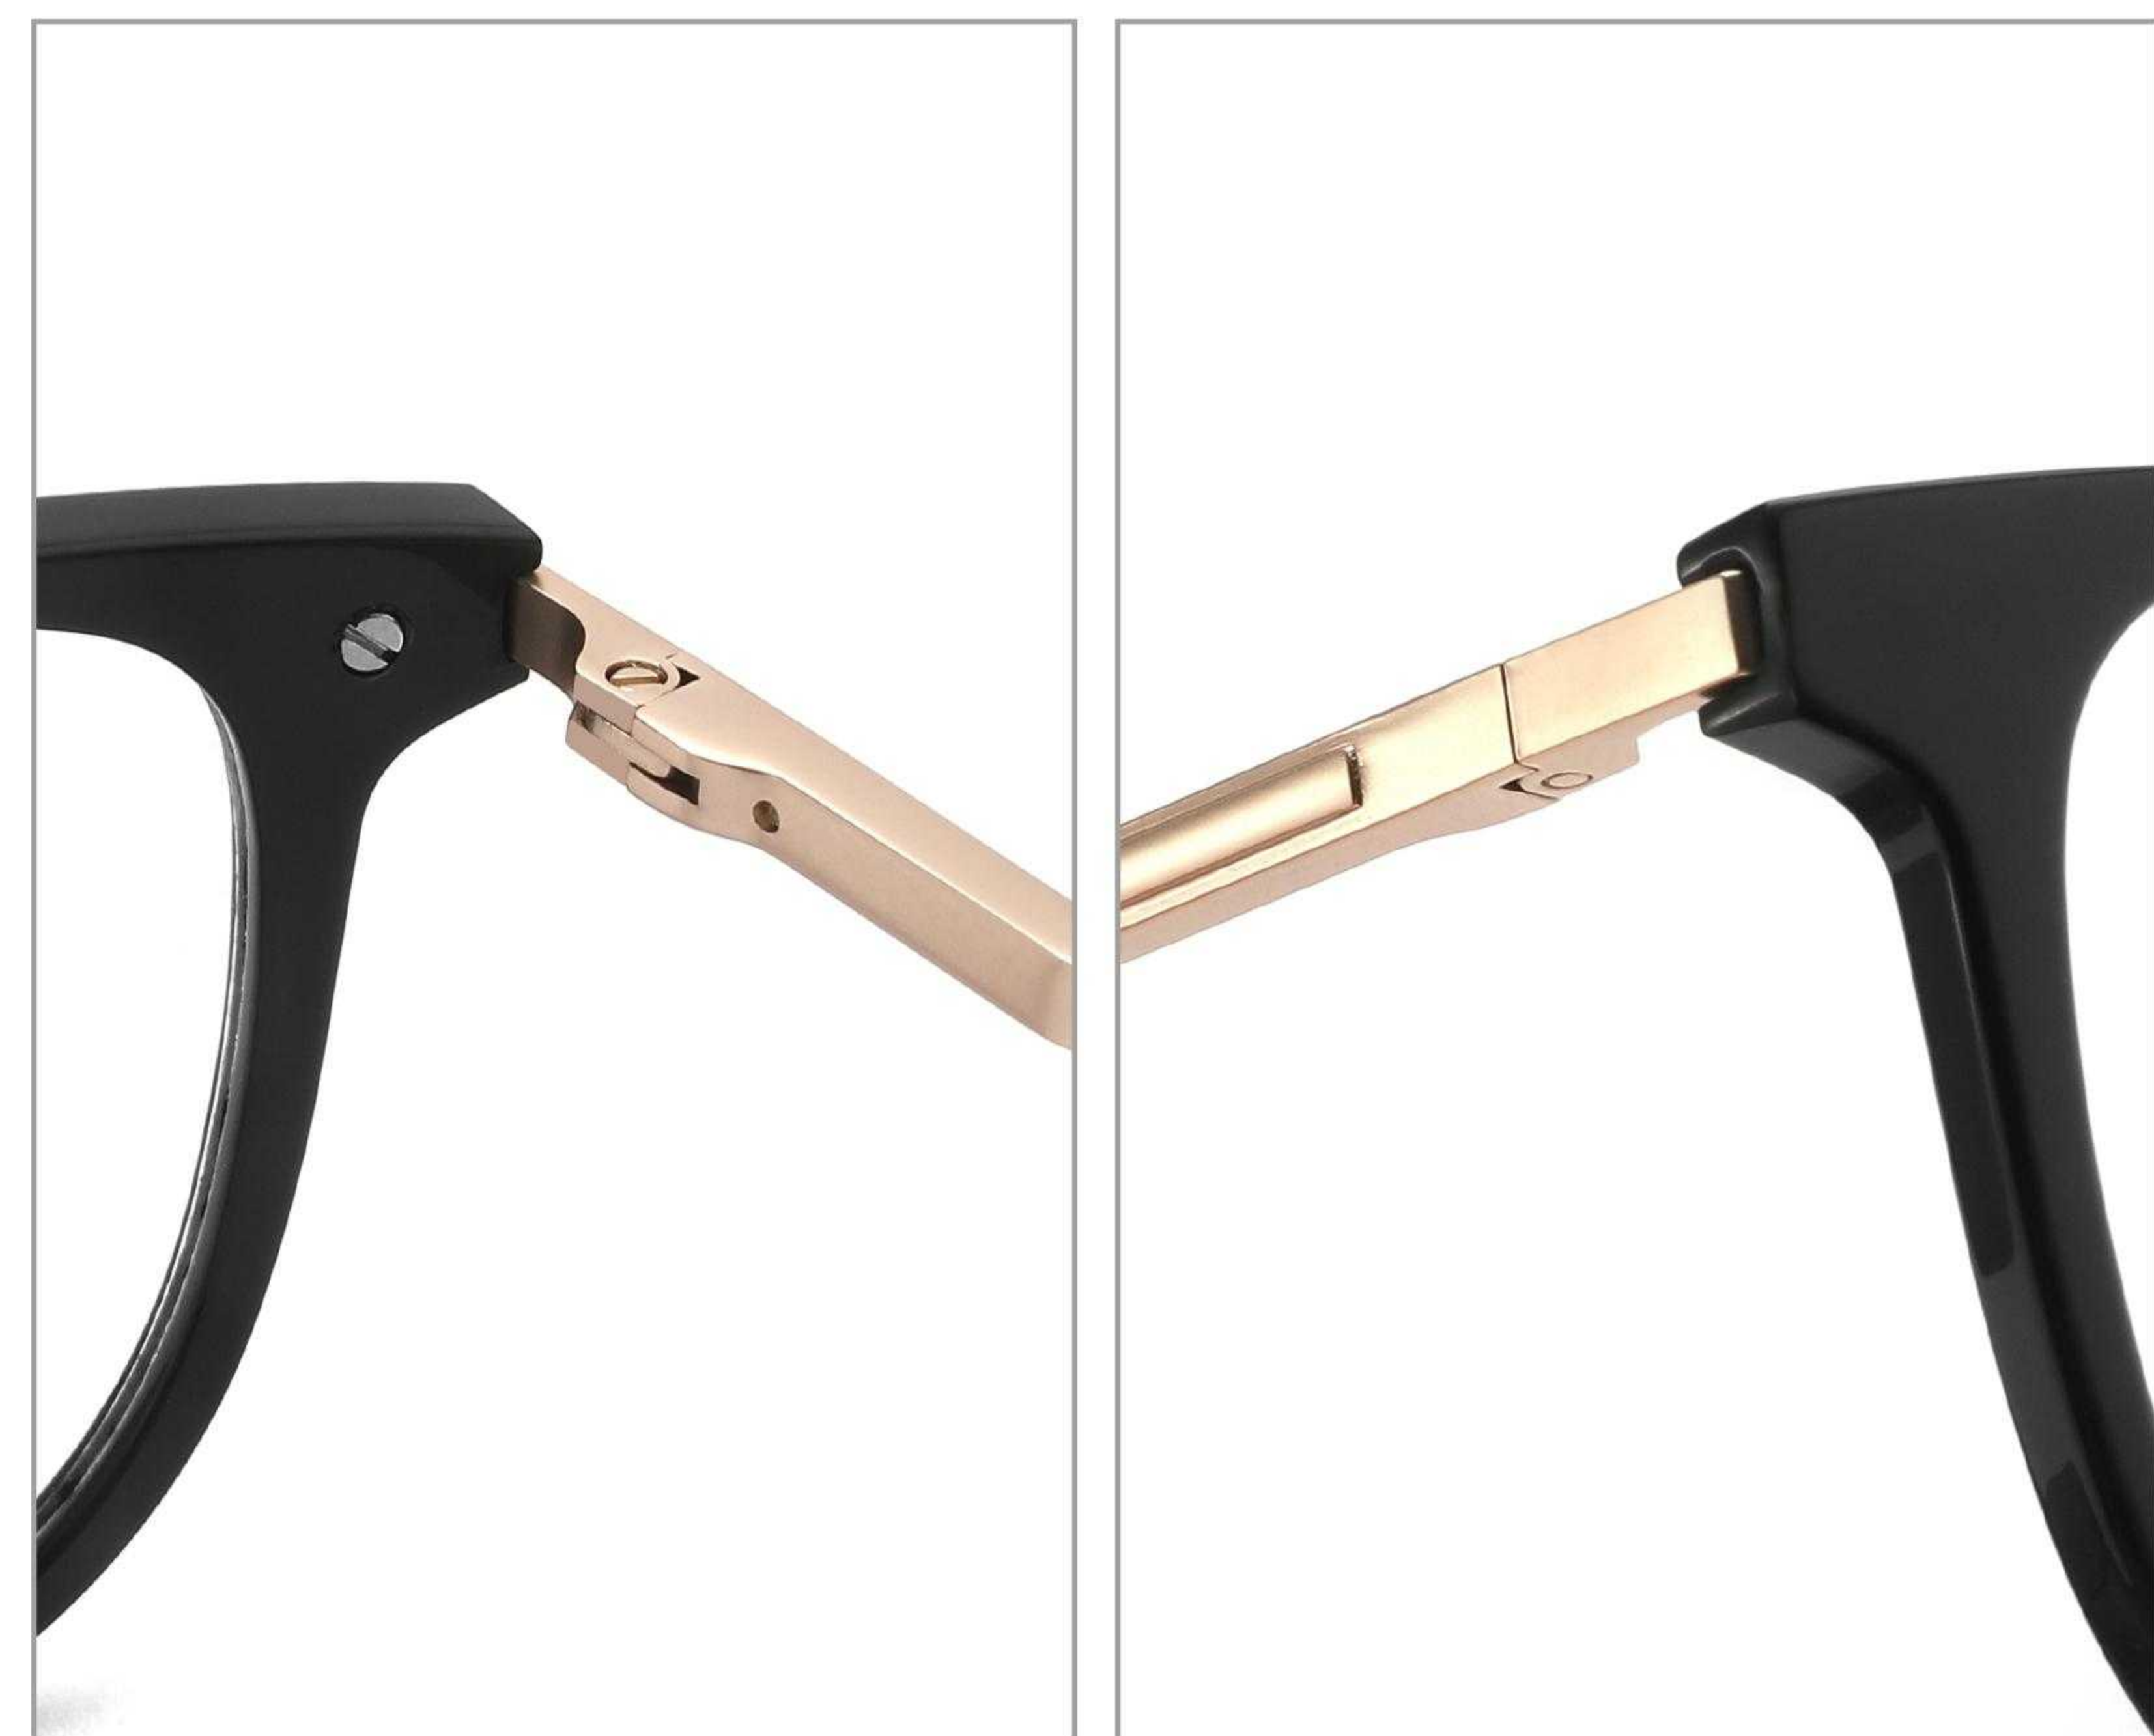

FRONT VIEW

COLOR DISPLAY

C1 BRIGHT BLACK