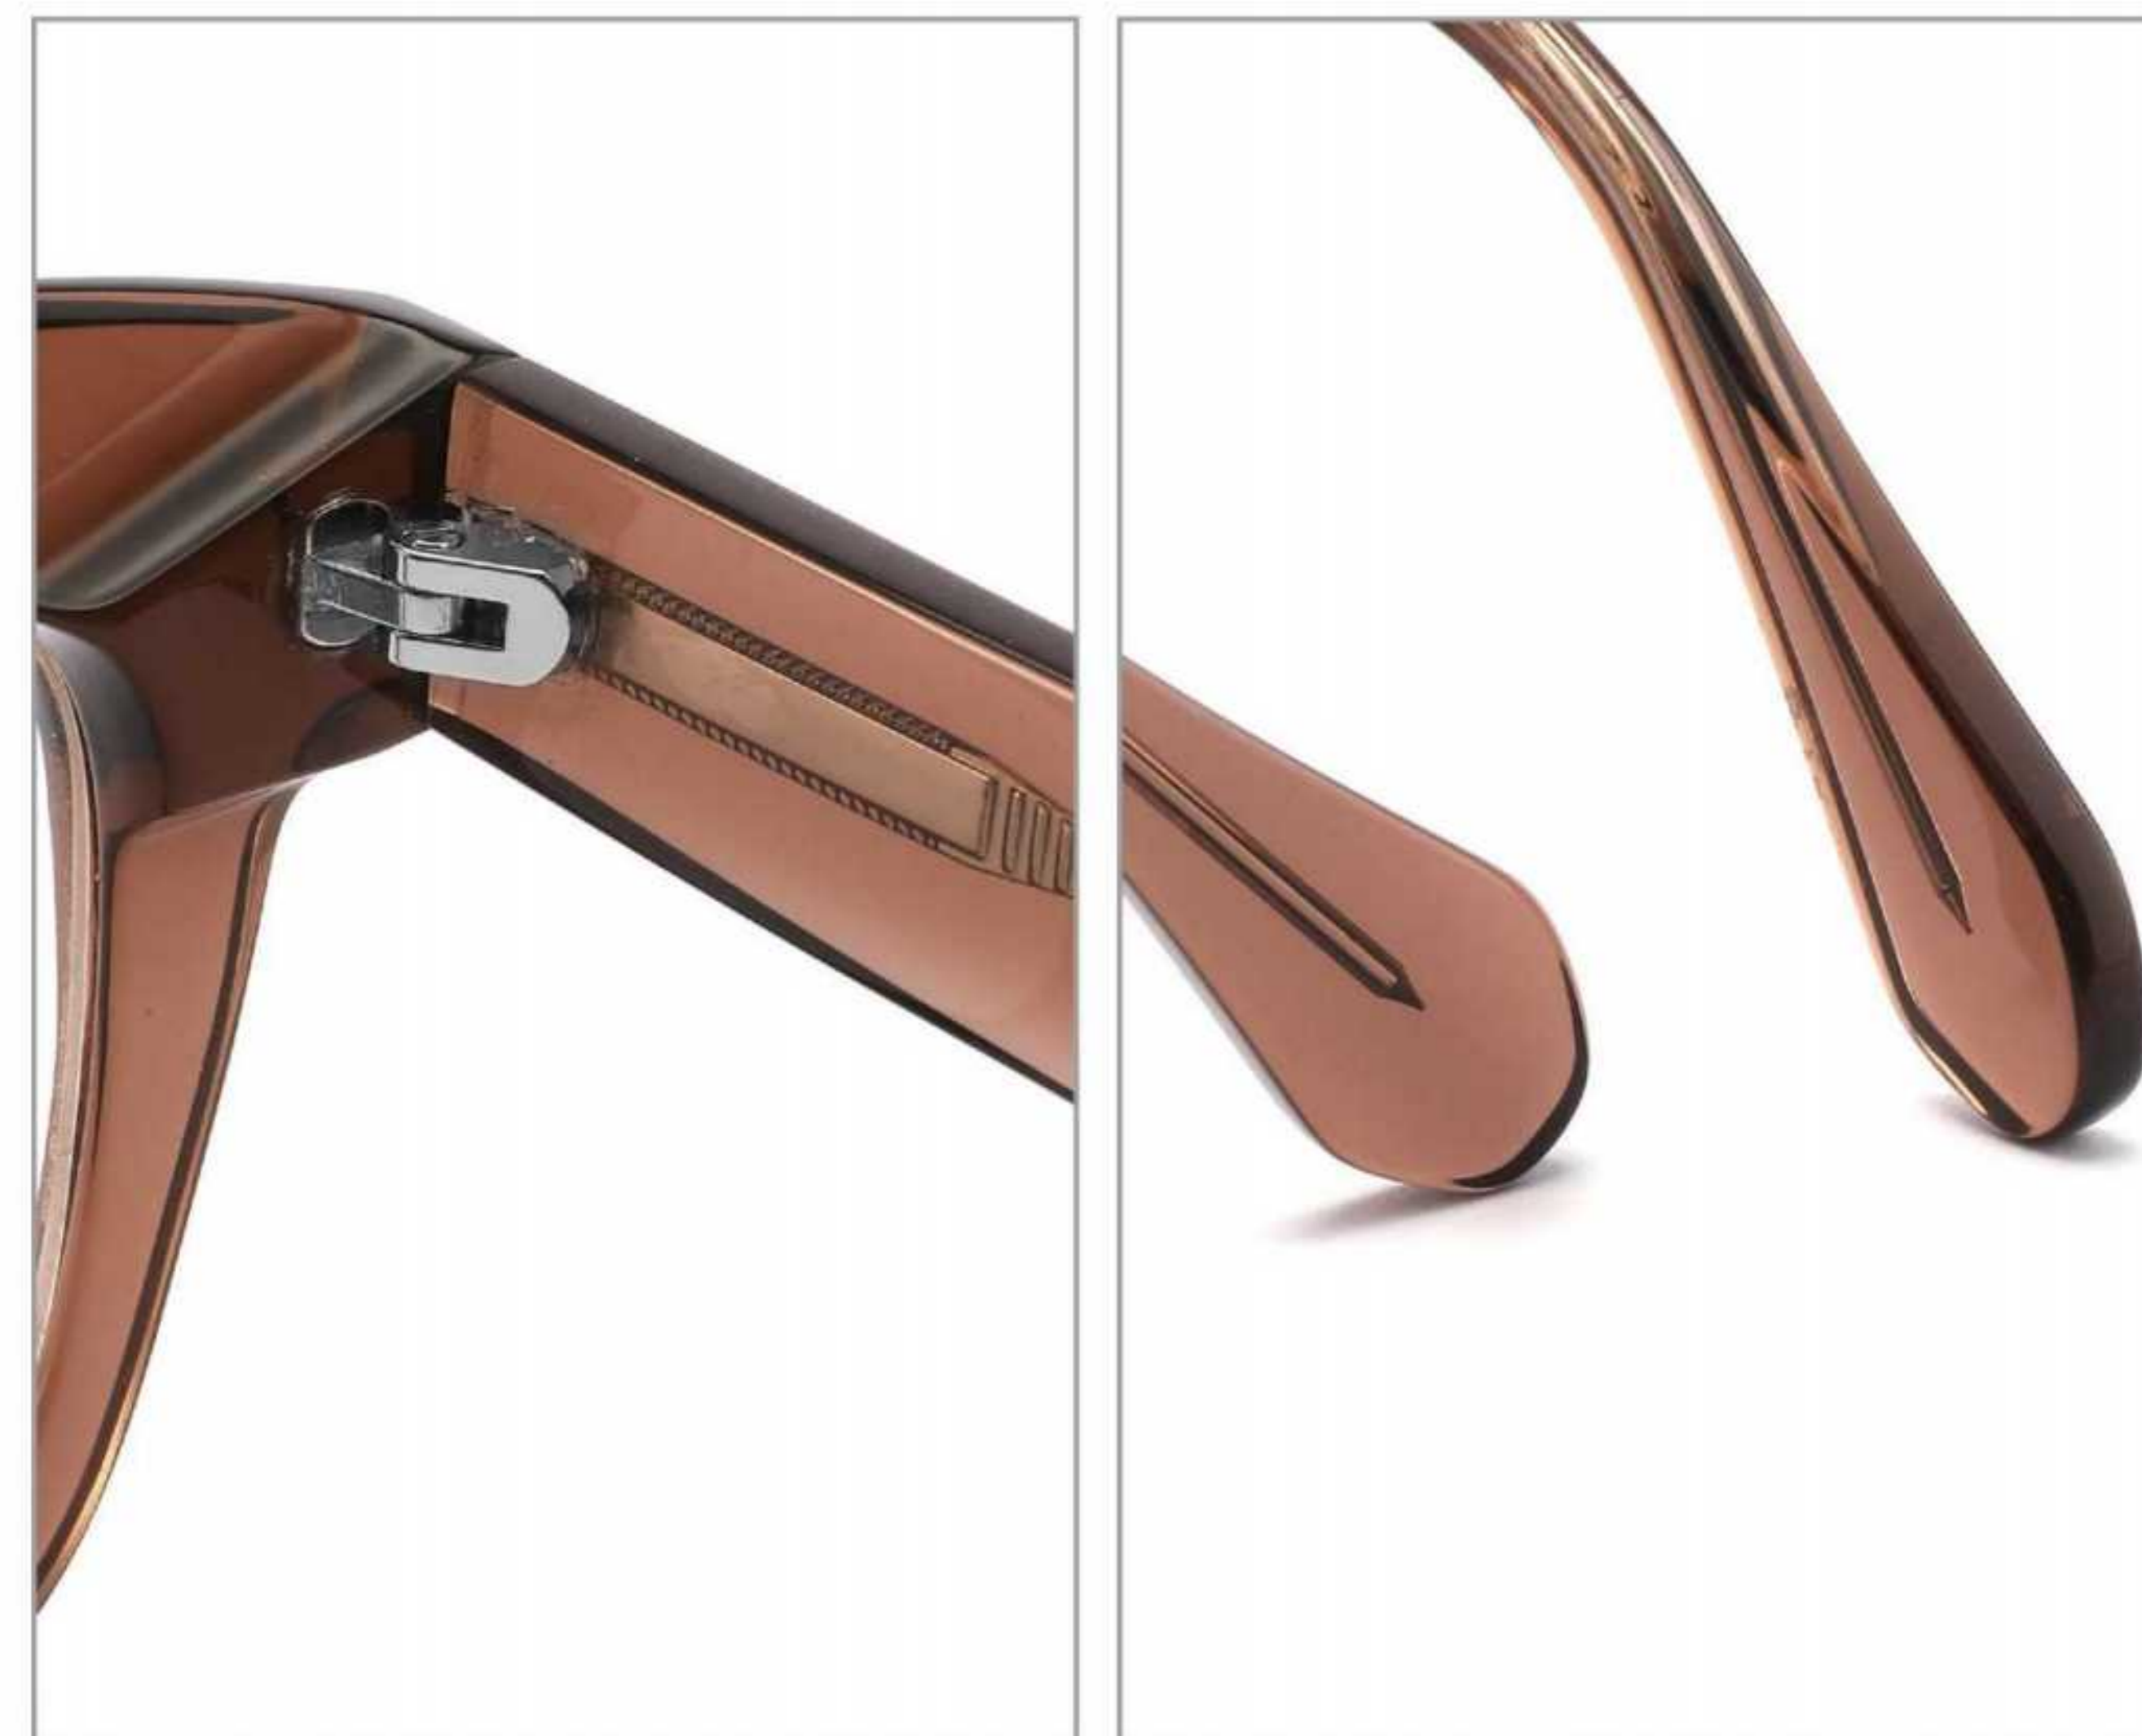

C3 TRANSPARENT ROSE RED

C4 TRANSPARENT GREY

MODEL:VA4501
SIZE:47 □ 21-140
ACETATE

FRONT VIEW

COLOR DISPLAY

C1 BLACK

C2 LIGHT BROWN

C3 BROWN