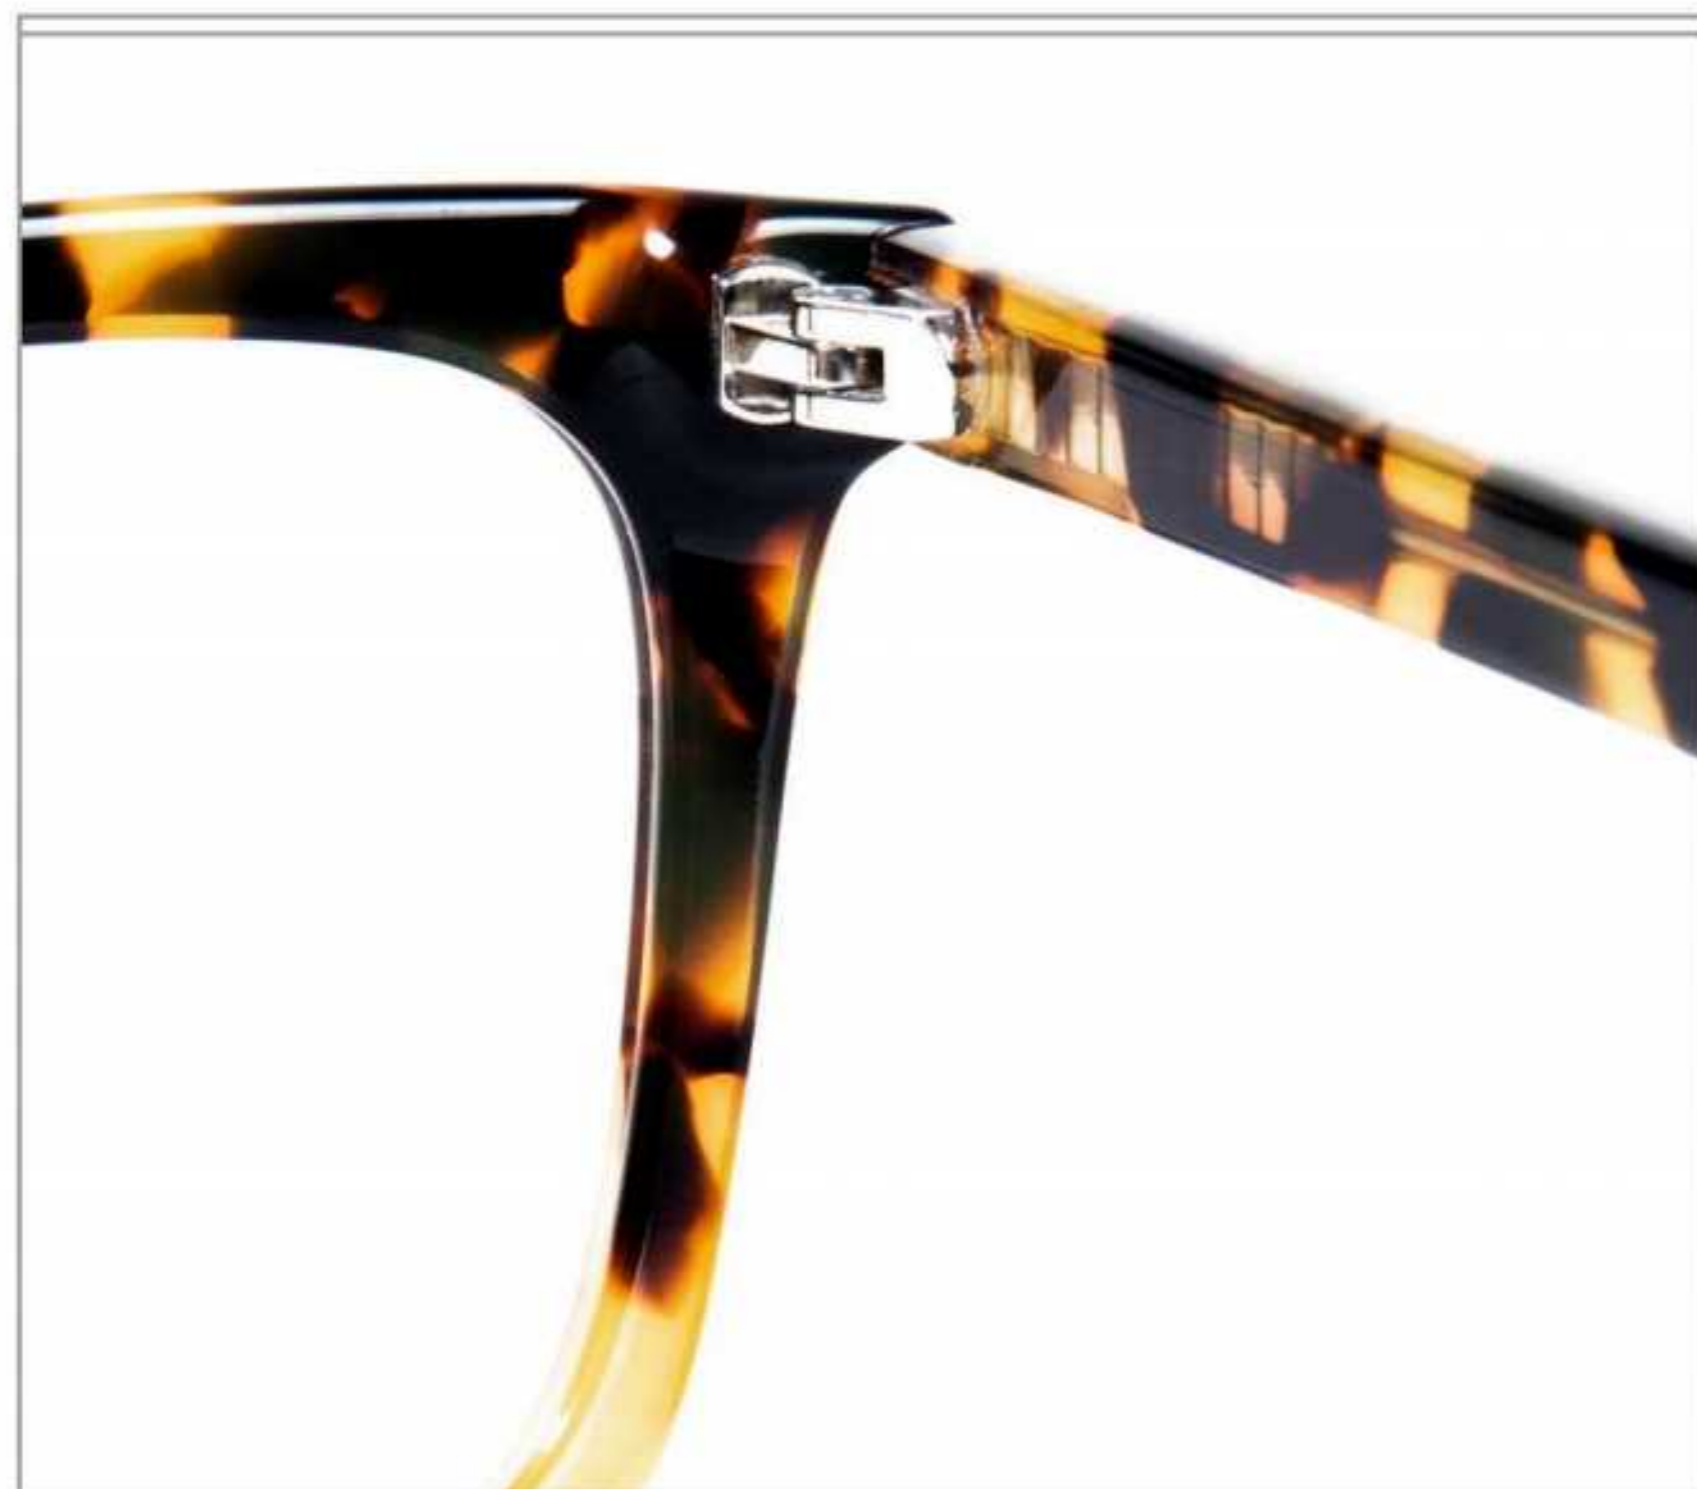

NO STOCK

C1 SOYA BEAN

C2 SAPPHIRE

C3 TORTOISE

C4 LIGHT TEA TORTOISESHELL

C5 SHINY BLACK

MODEL:BOA1206
SIZE:50□19-145

FRONT VIEW