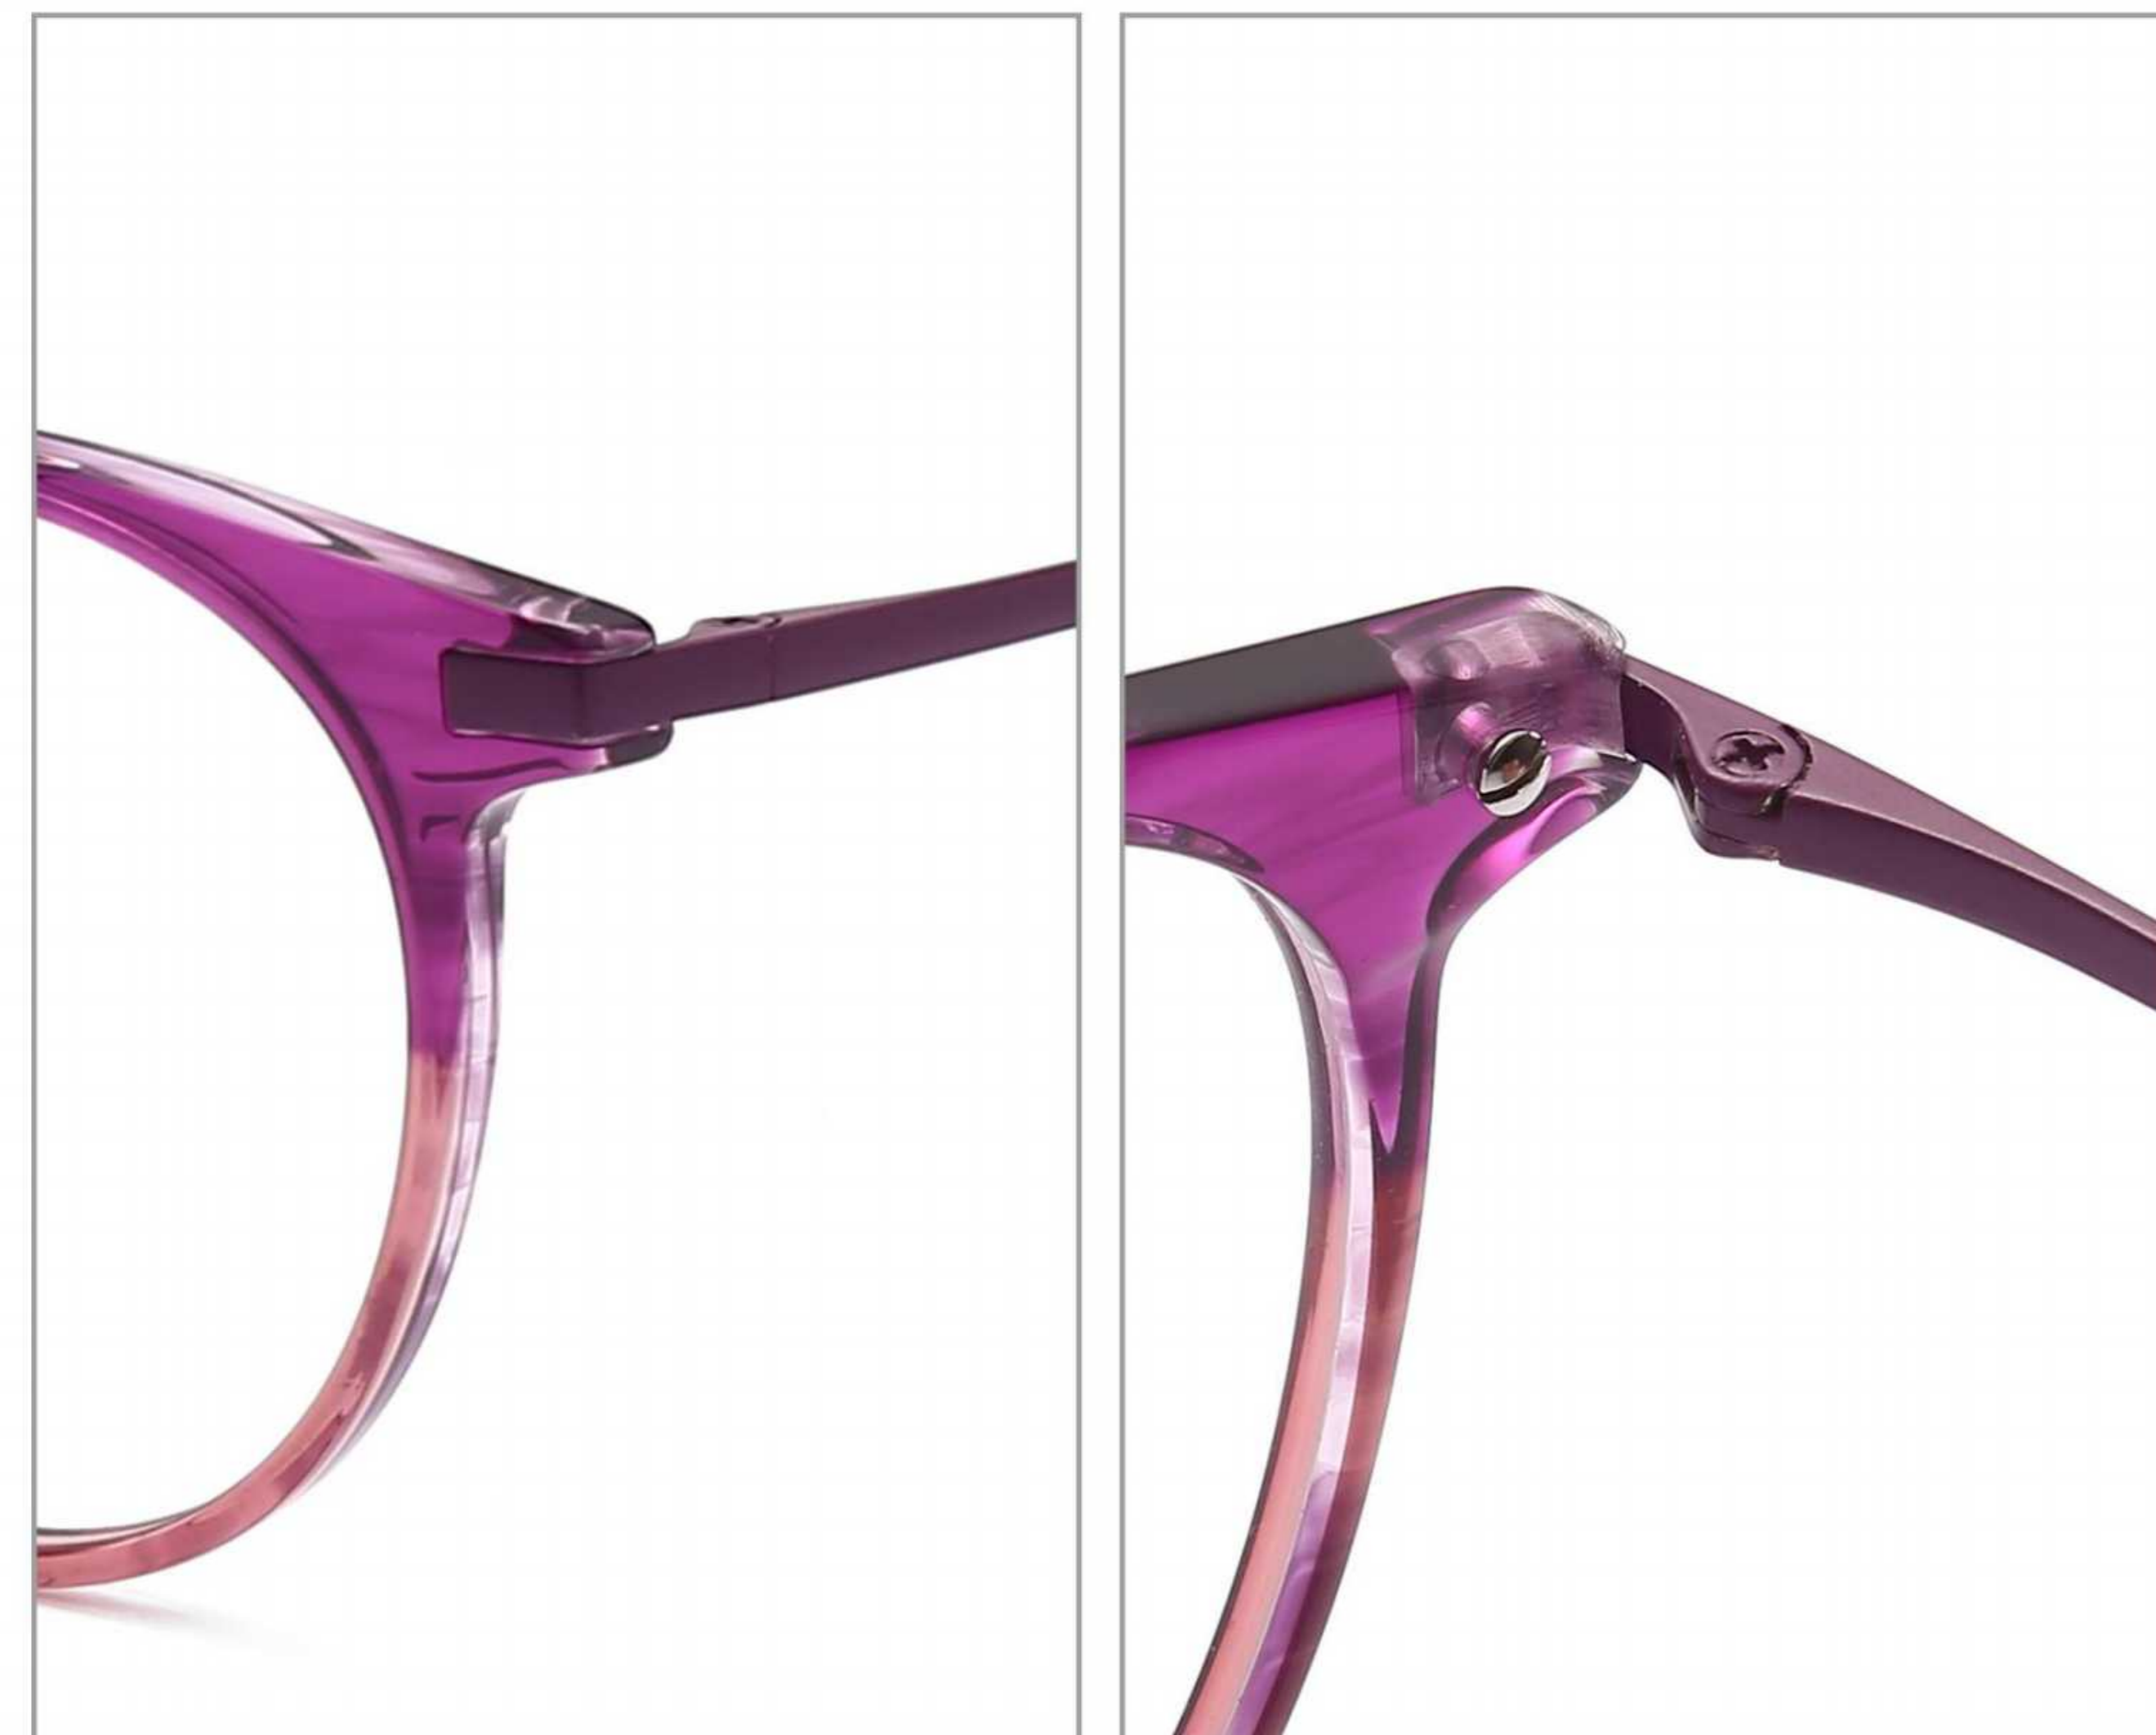

COLOR DISPLAY

NO STOCK

C1 PURPLE