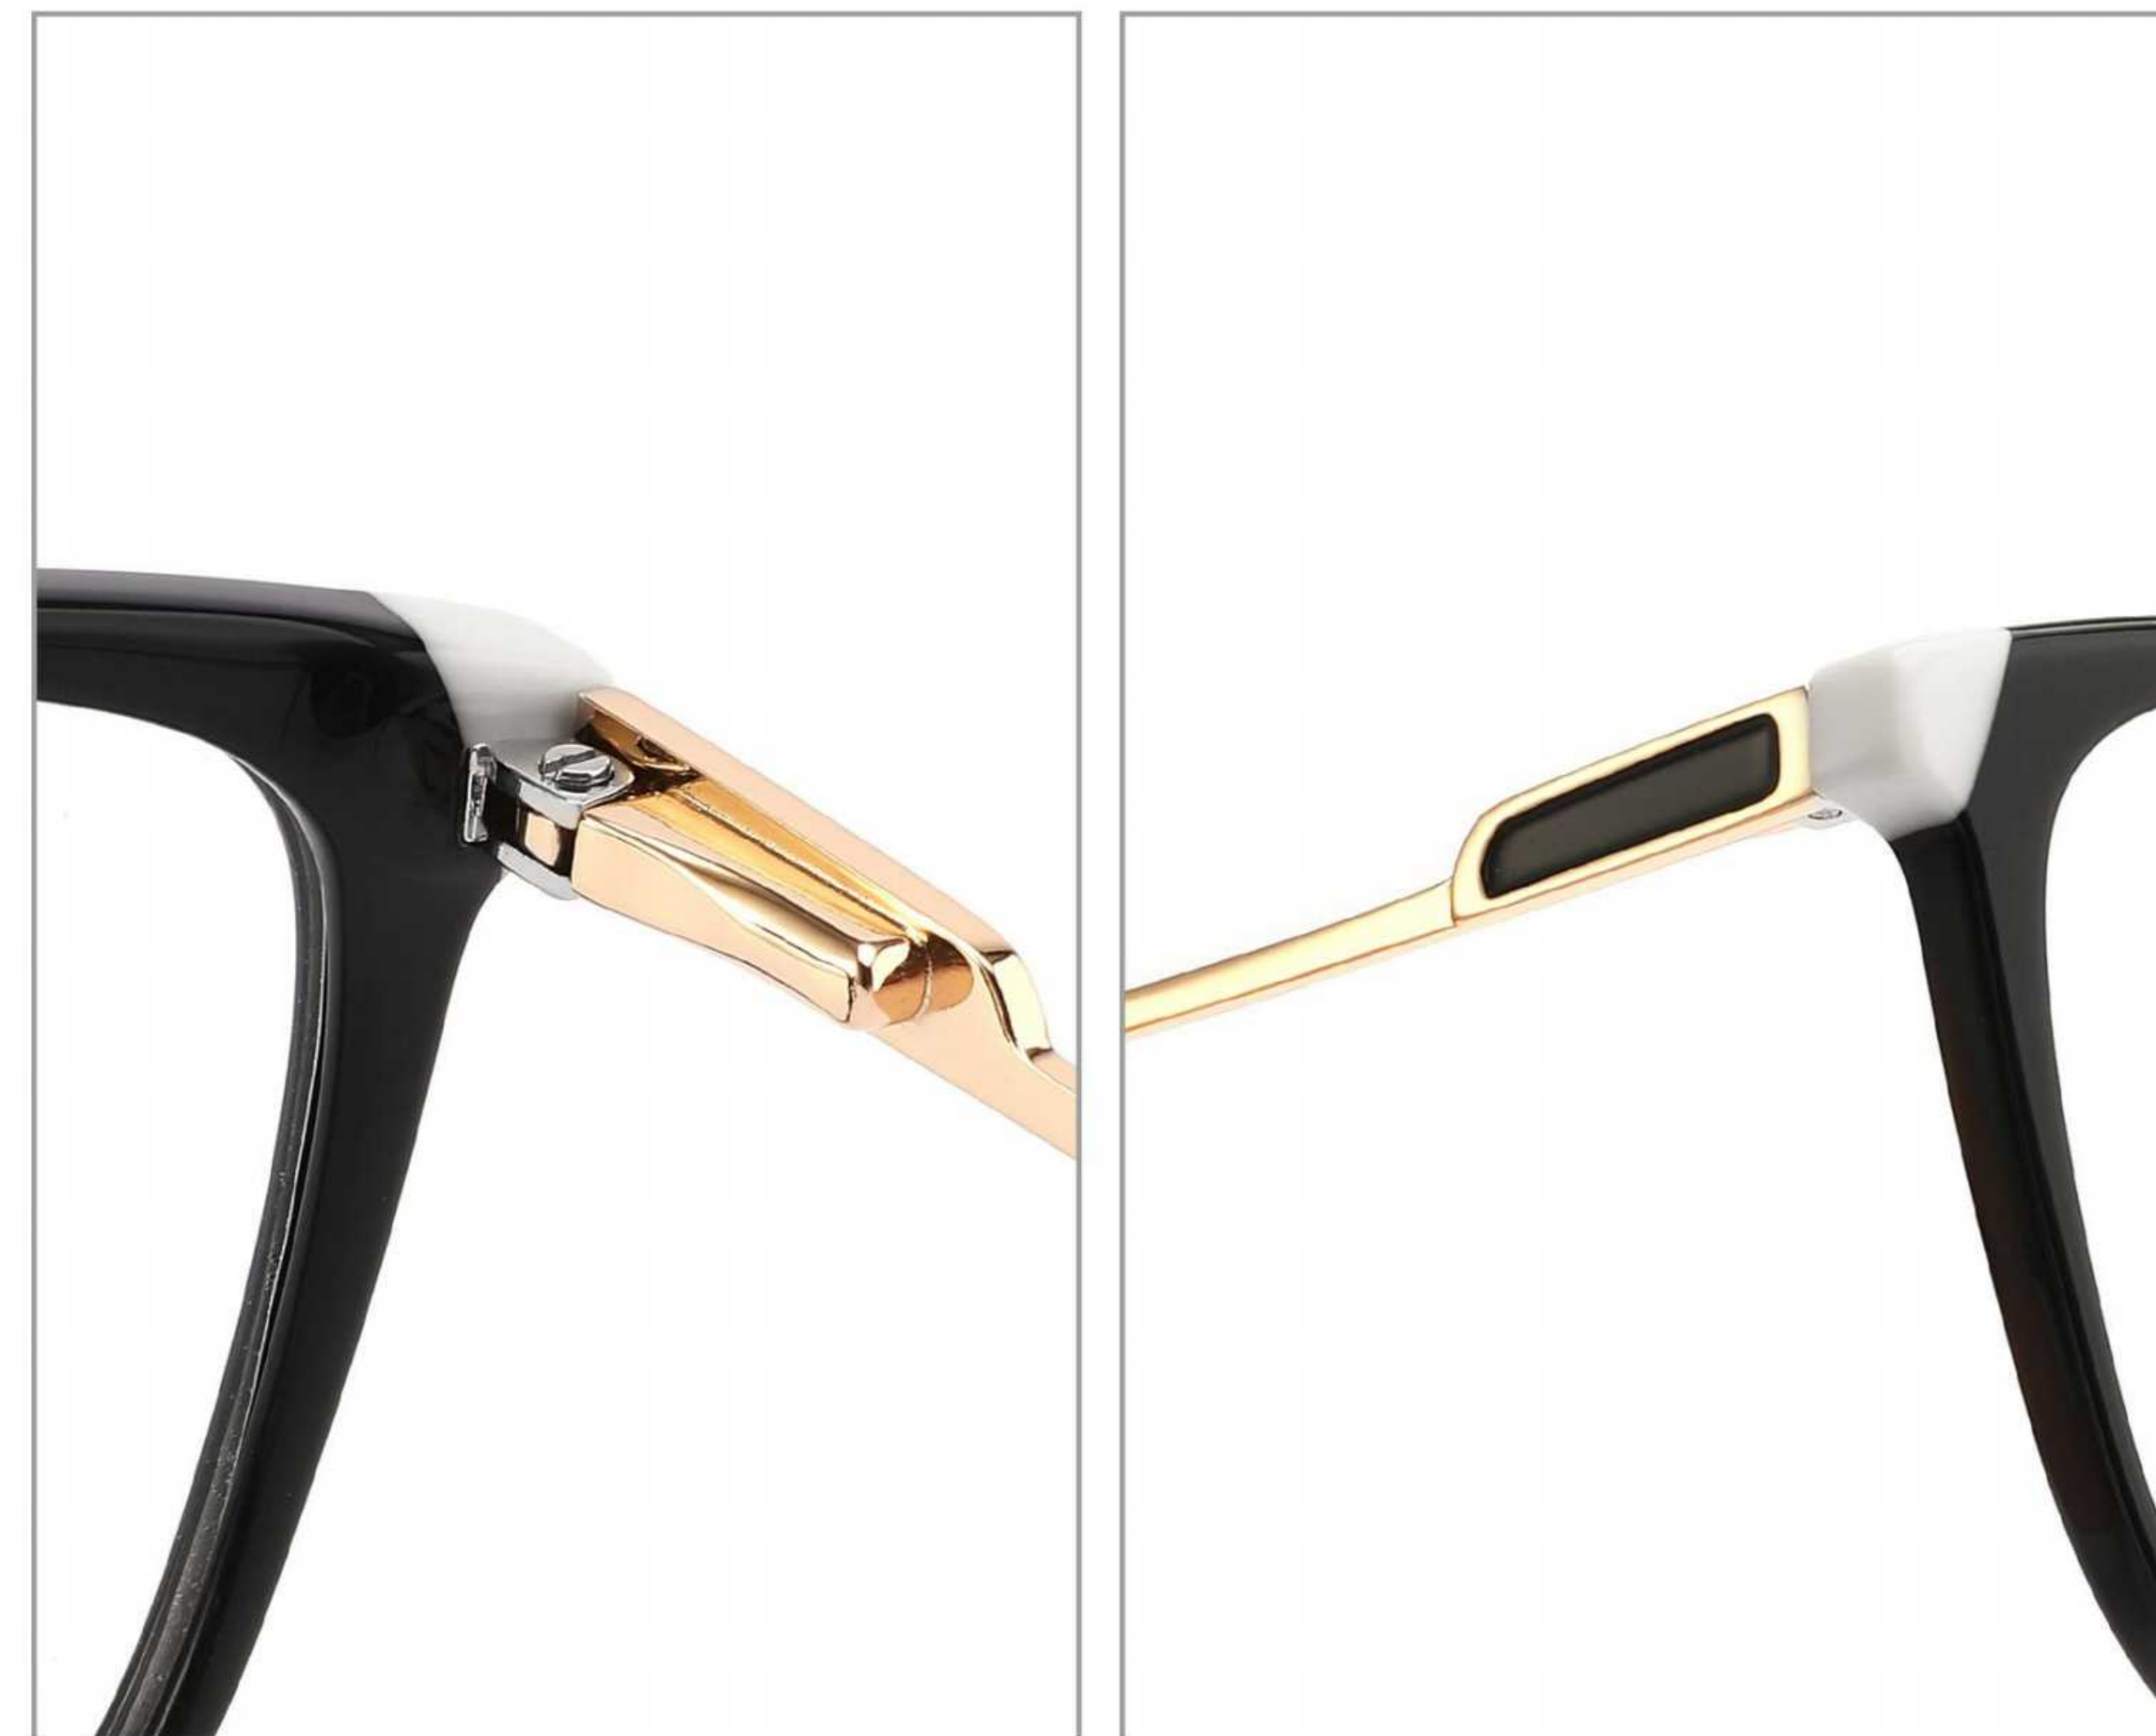

COLOR DISPLAY

C1 BLACK