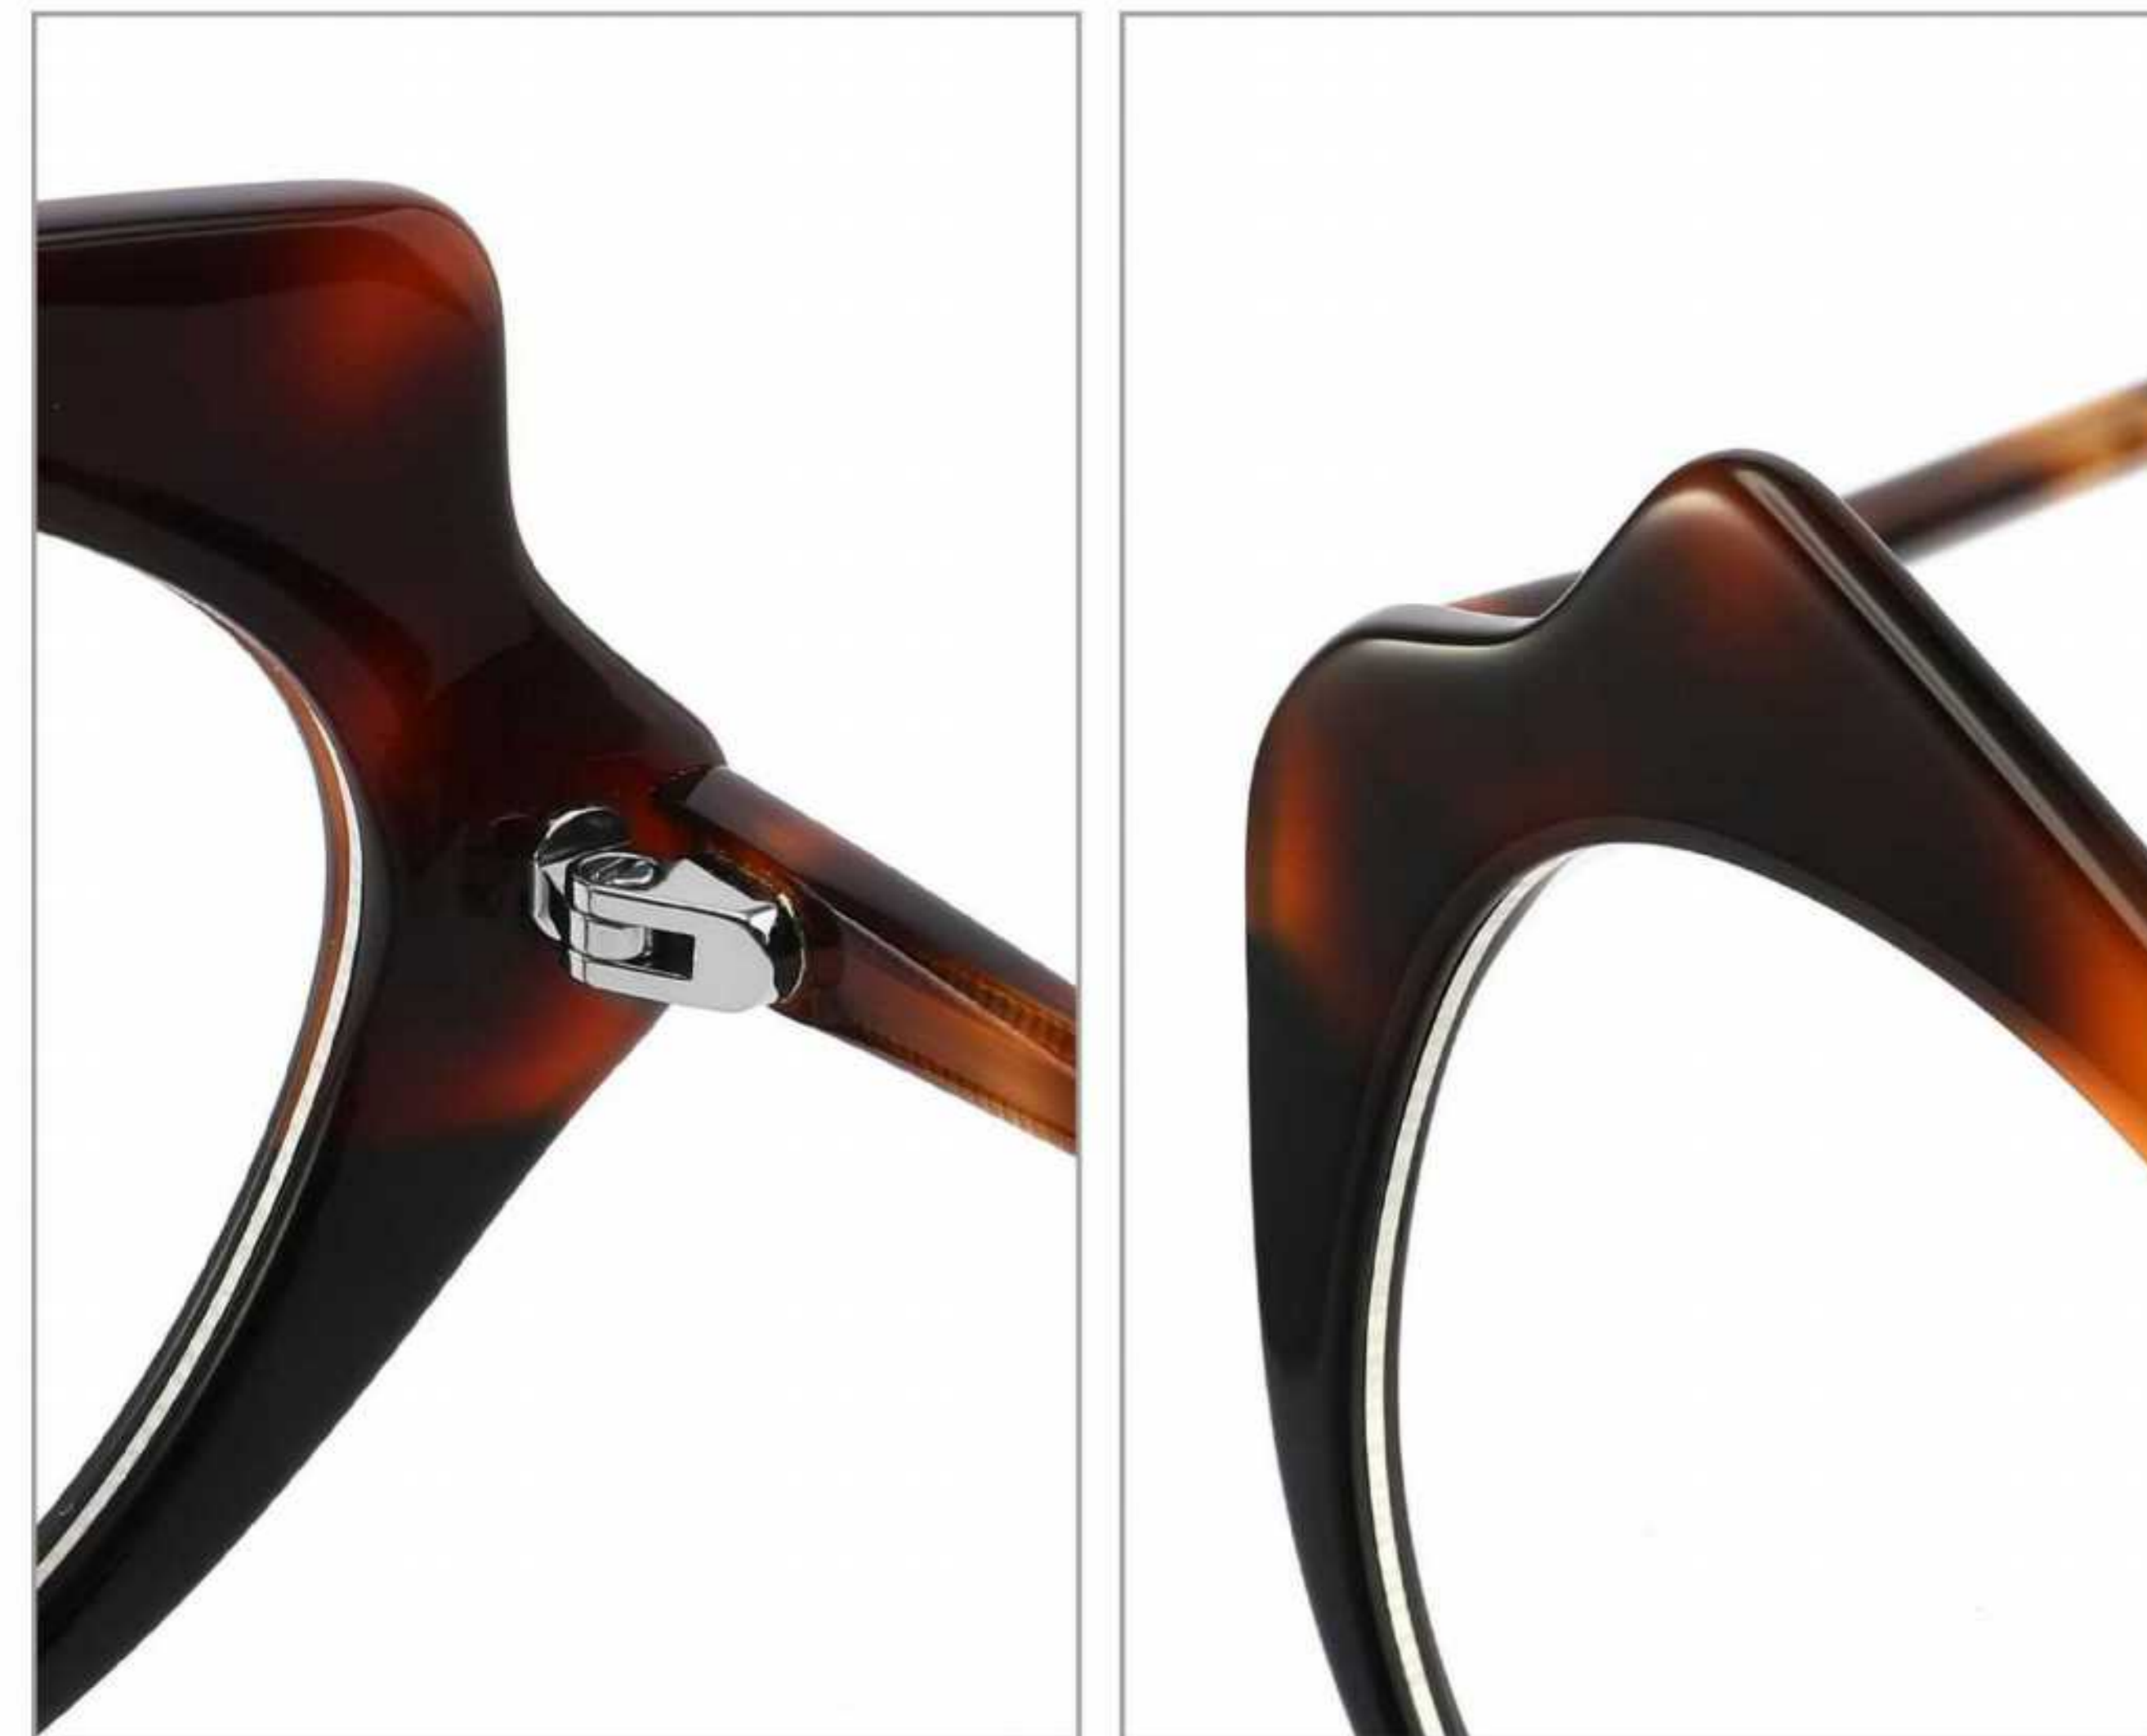

C2 LIGHT BLUE

C3 BLUE

C4 ORANGE

MODEL:VA6008
SIZE:50 □ 19-140
ACETATE

FRONT VIEW

COLOR DISPLAY

C1 TORTOISESHELL

C2 GREEN BROWN