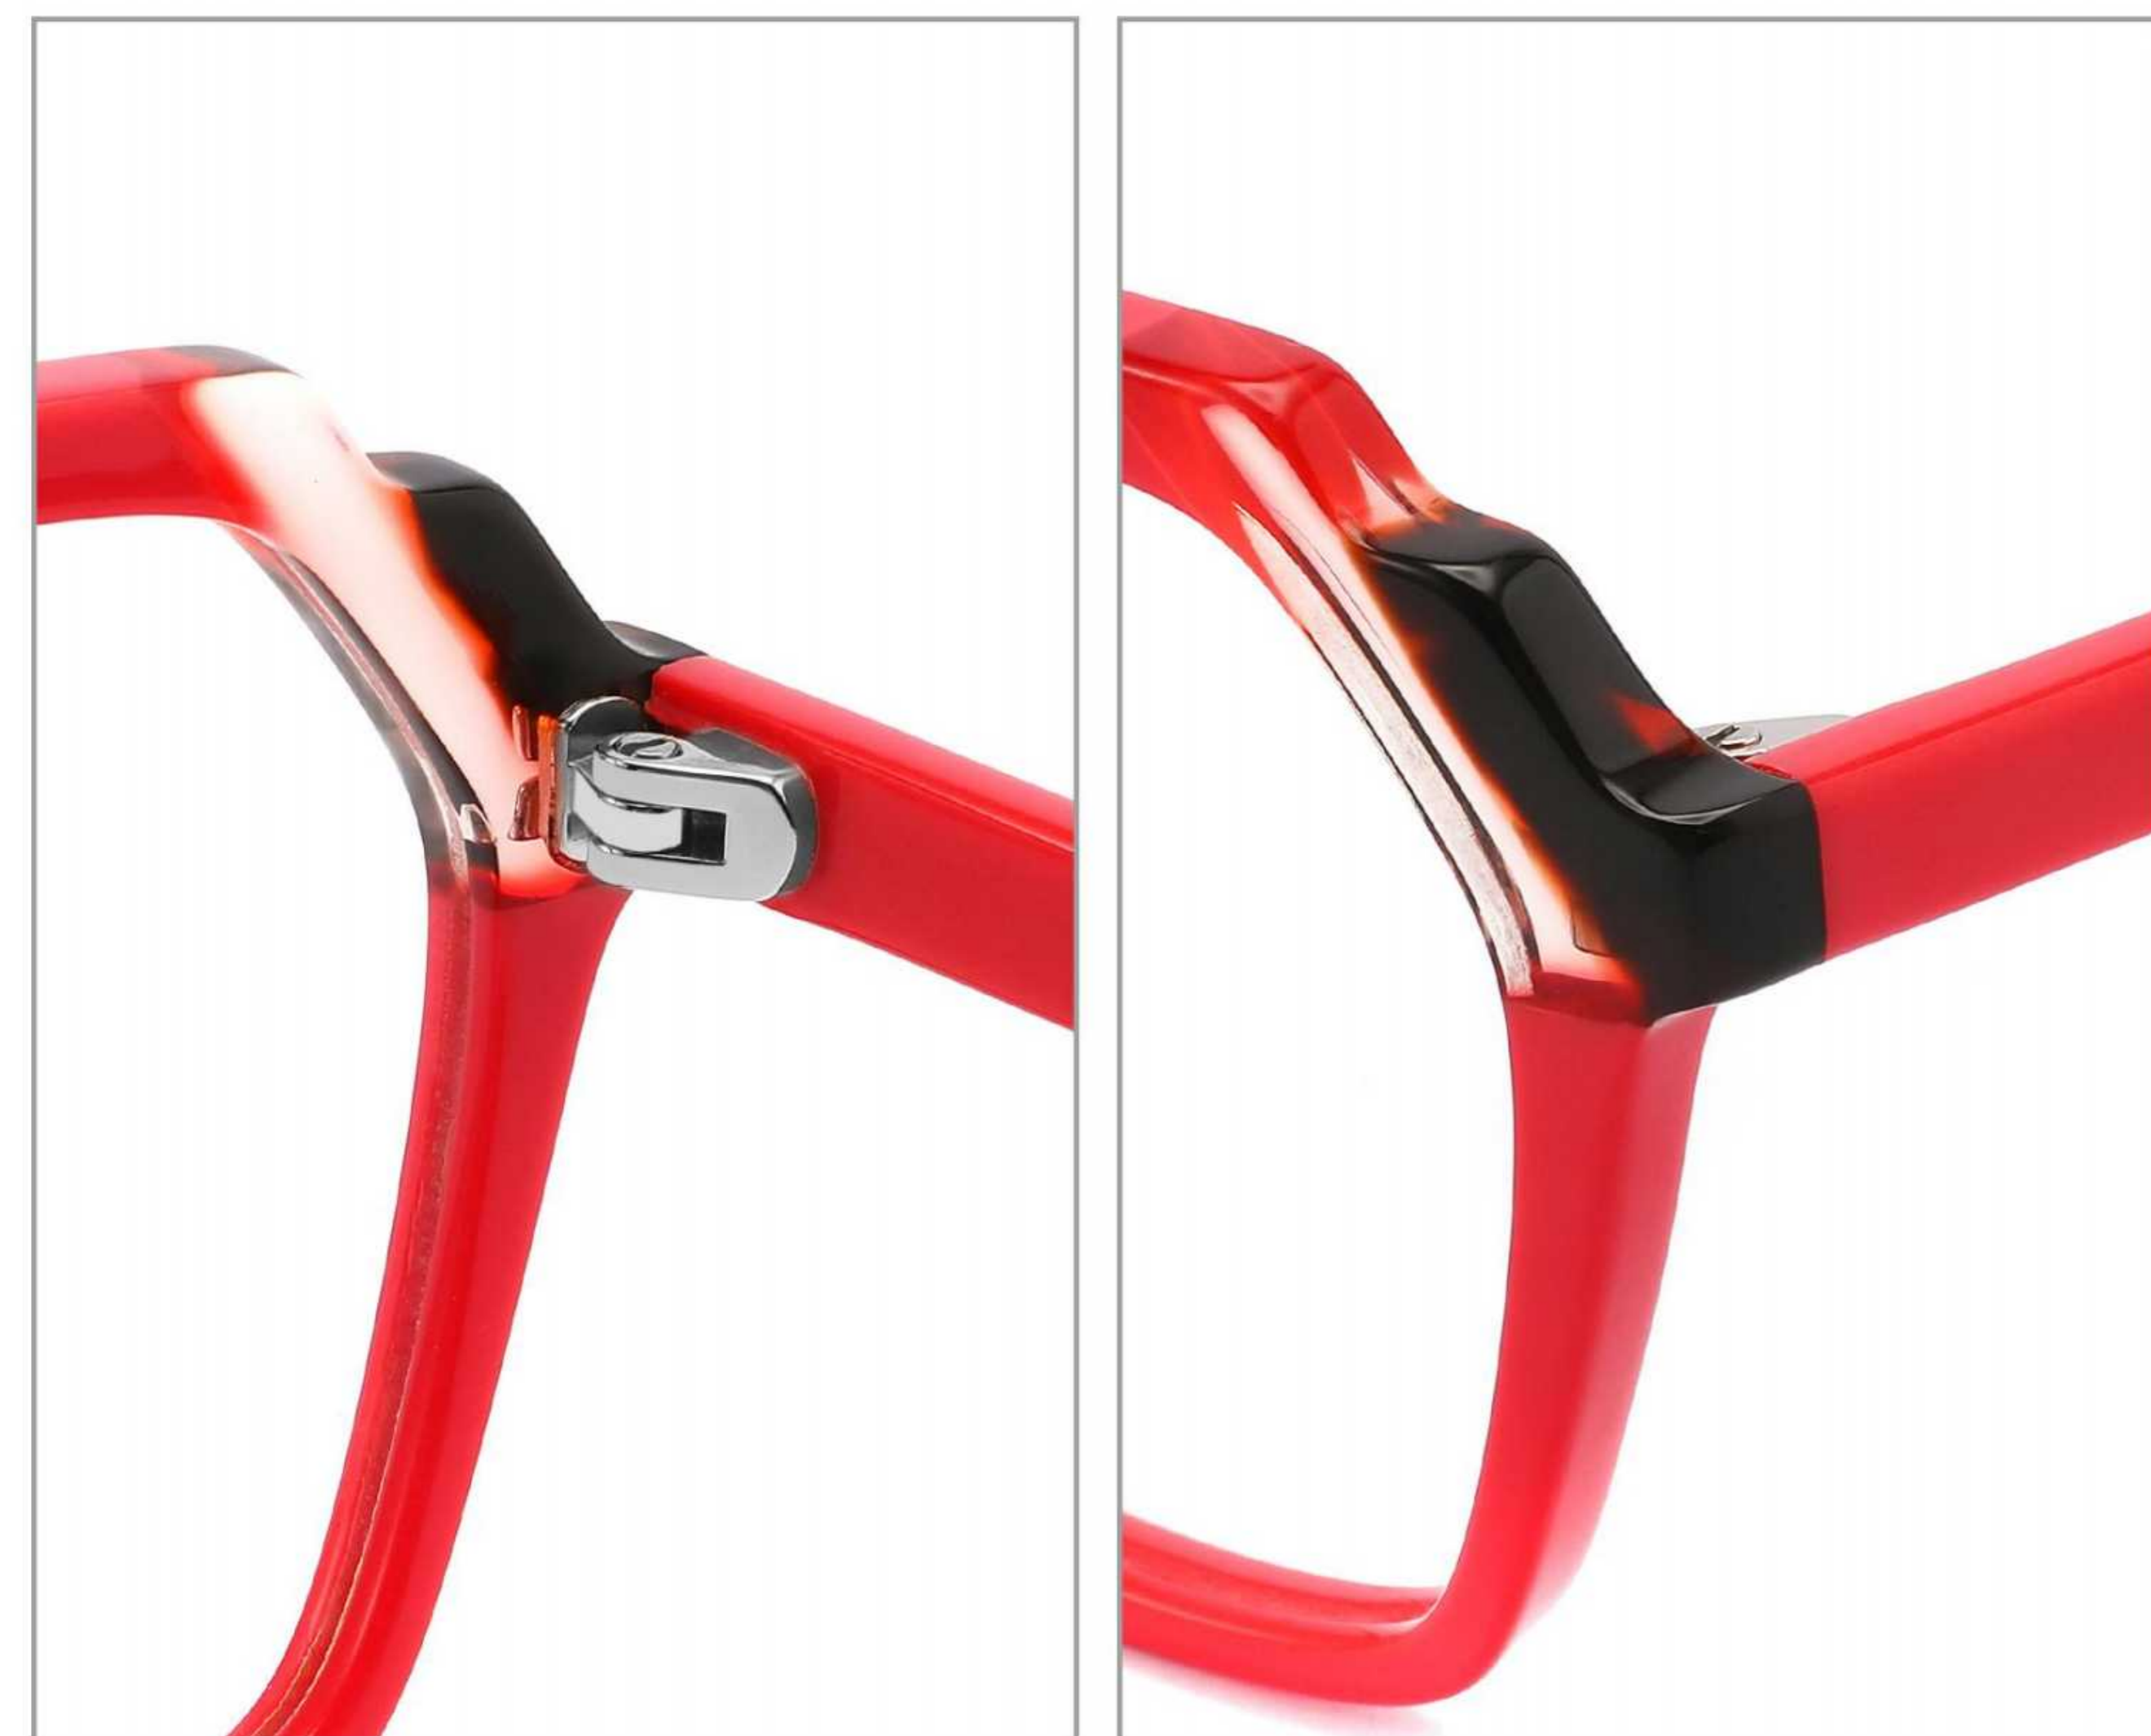

1PCS LEFT

C3 PINK

C4 TRANSPARENT BROWN

7PCS LEFT

MODEL:VA6013
SIZE:54 □ 18-145
ACETATE

FRONT VIEW

COLOR DISPLAY

C1 RED