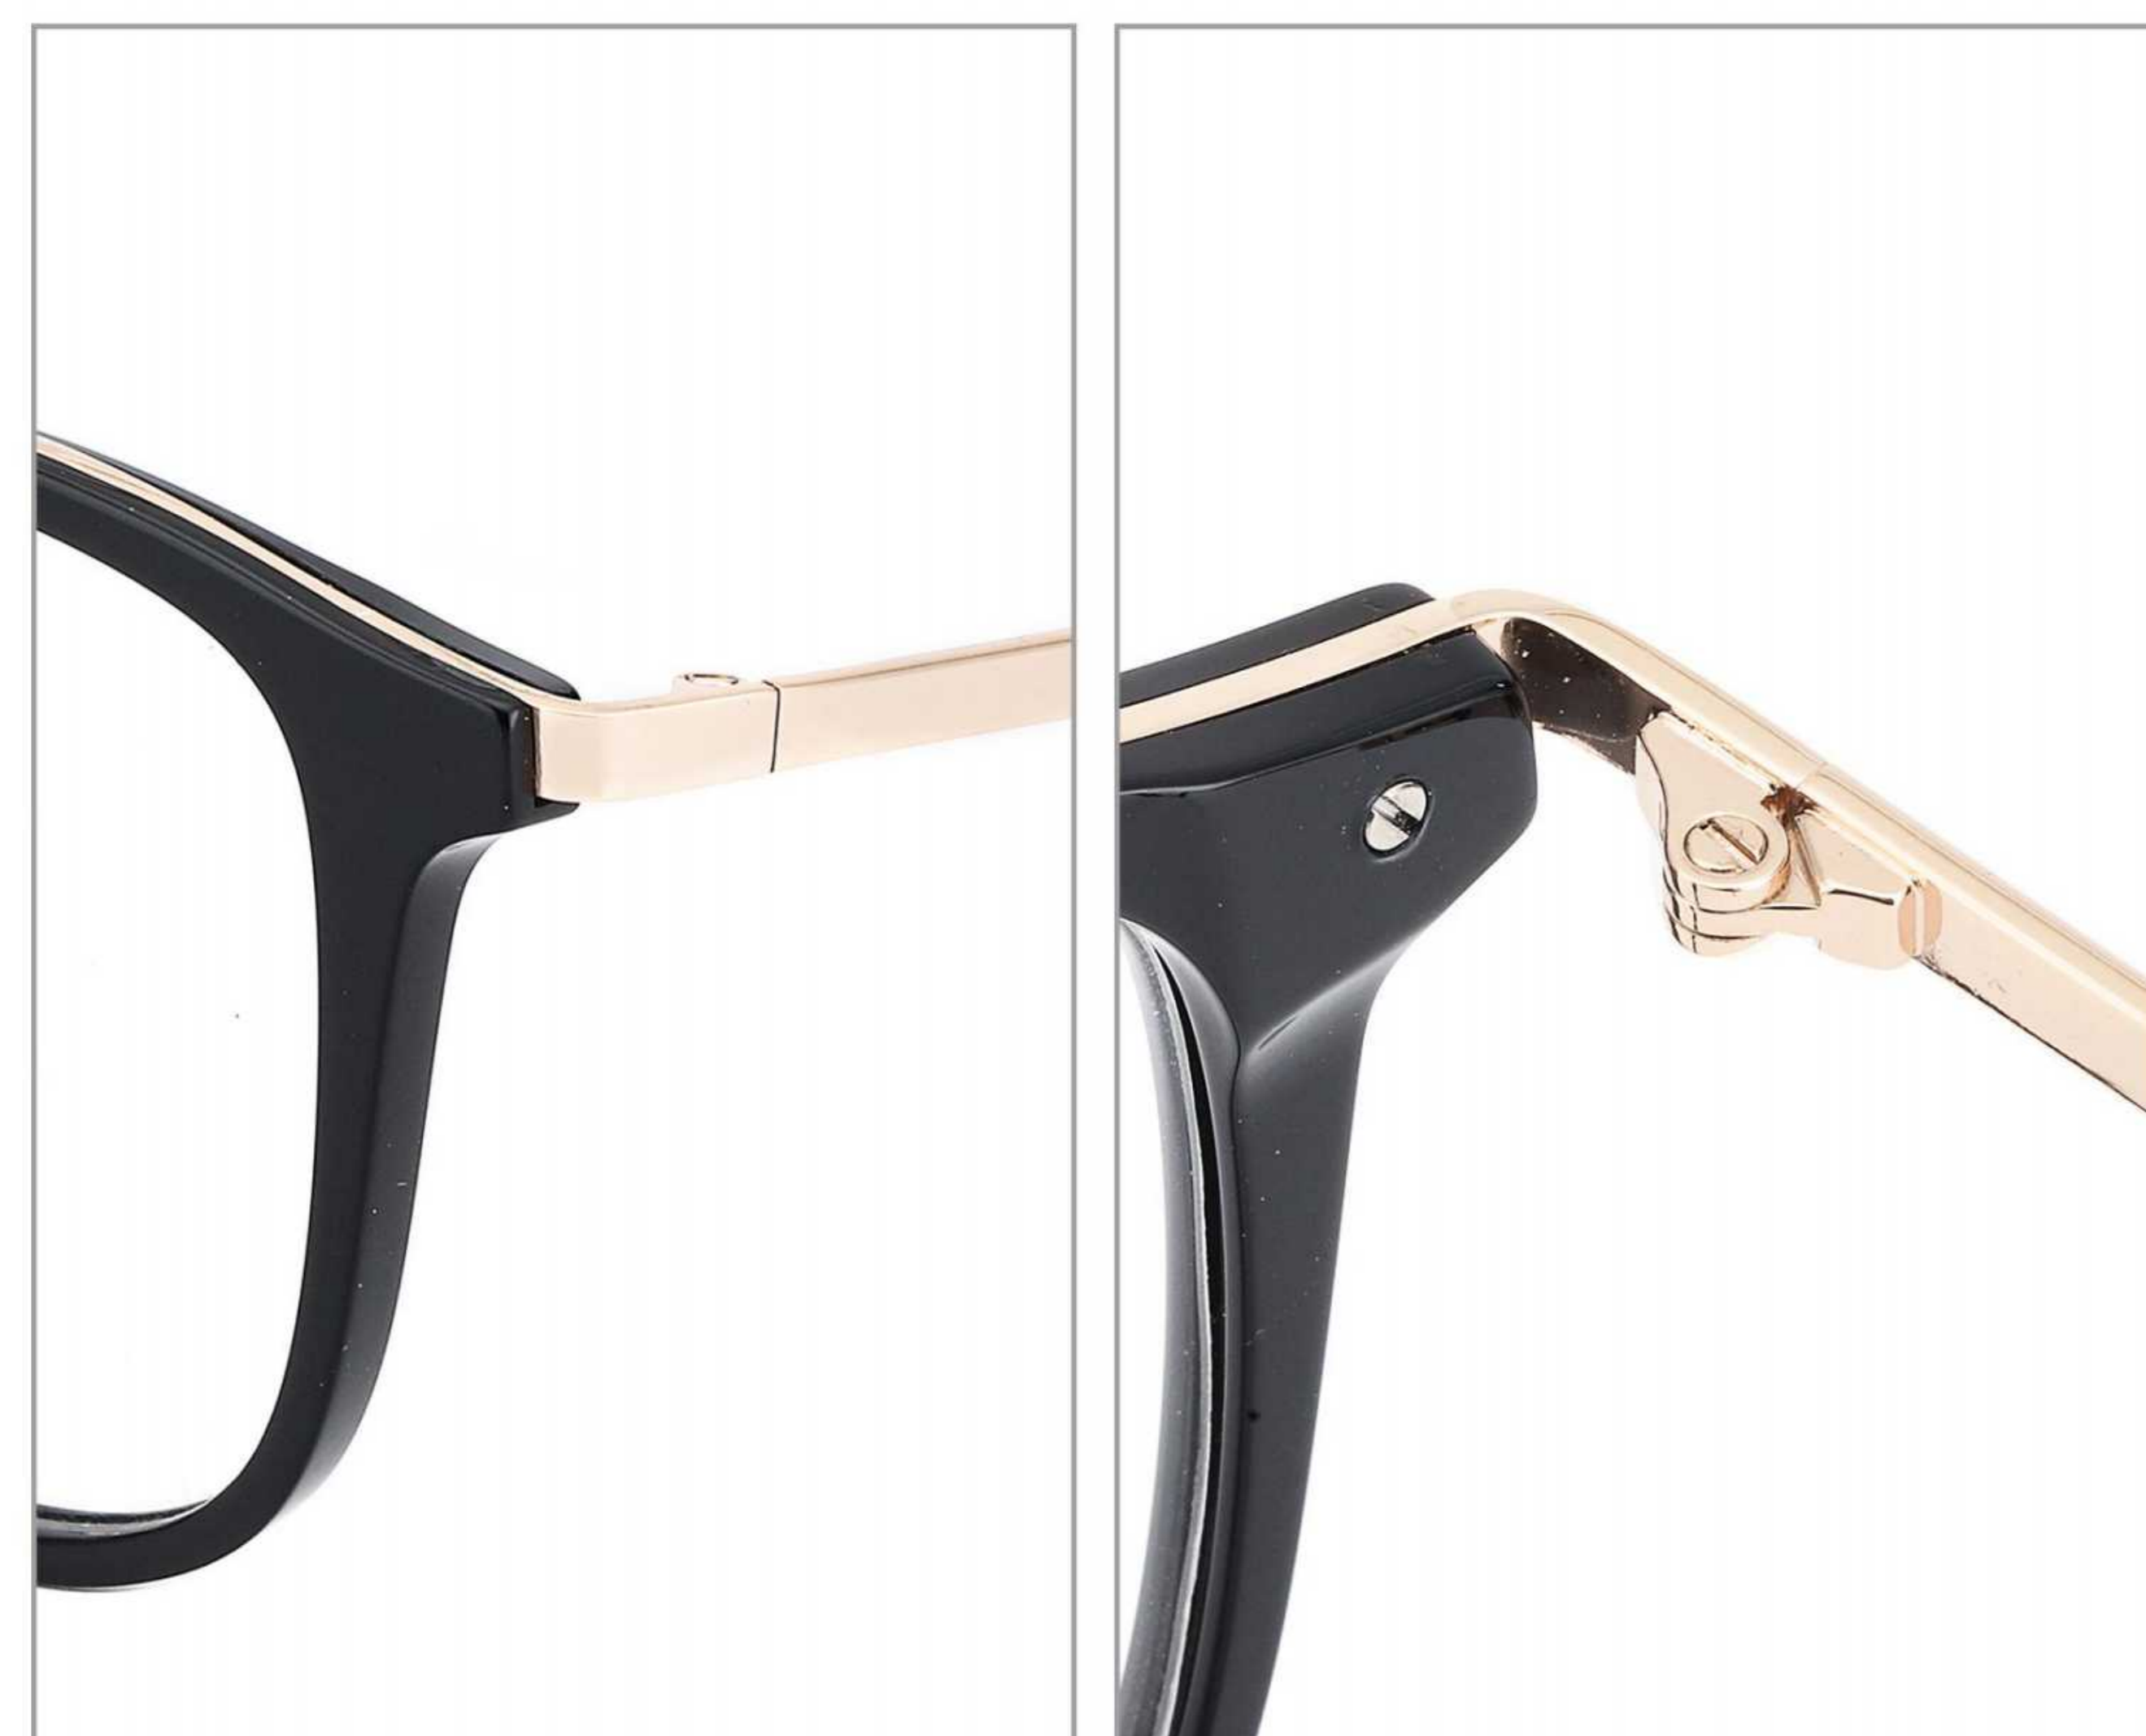

FRONT VIEW

COLOR DISPLAY

C1 SHNIY BLACK