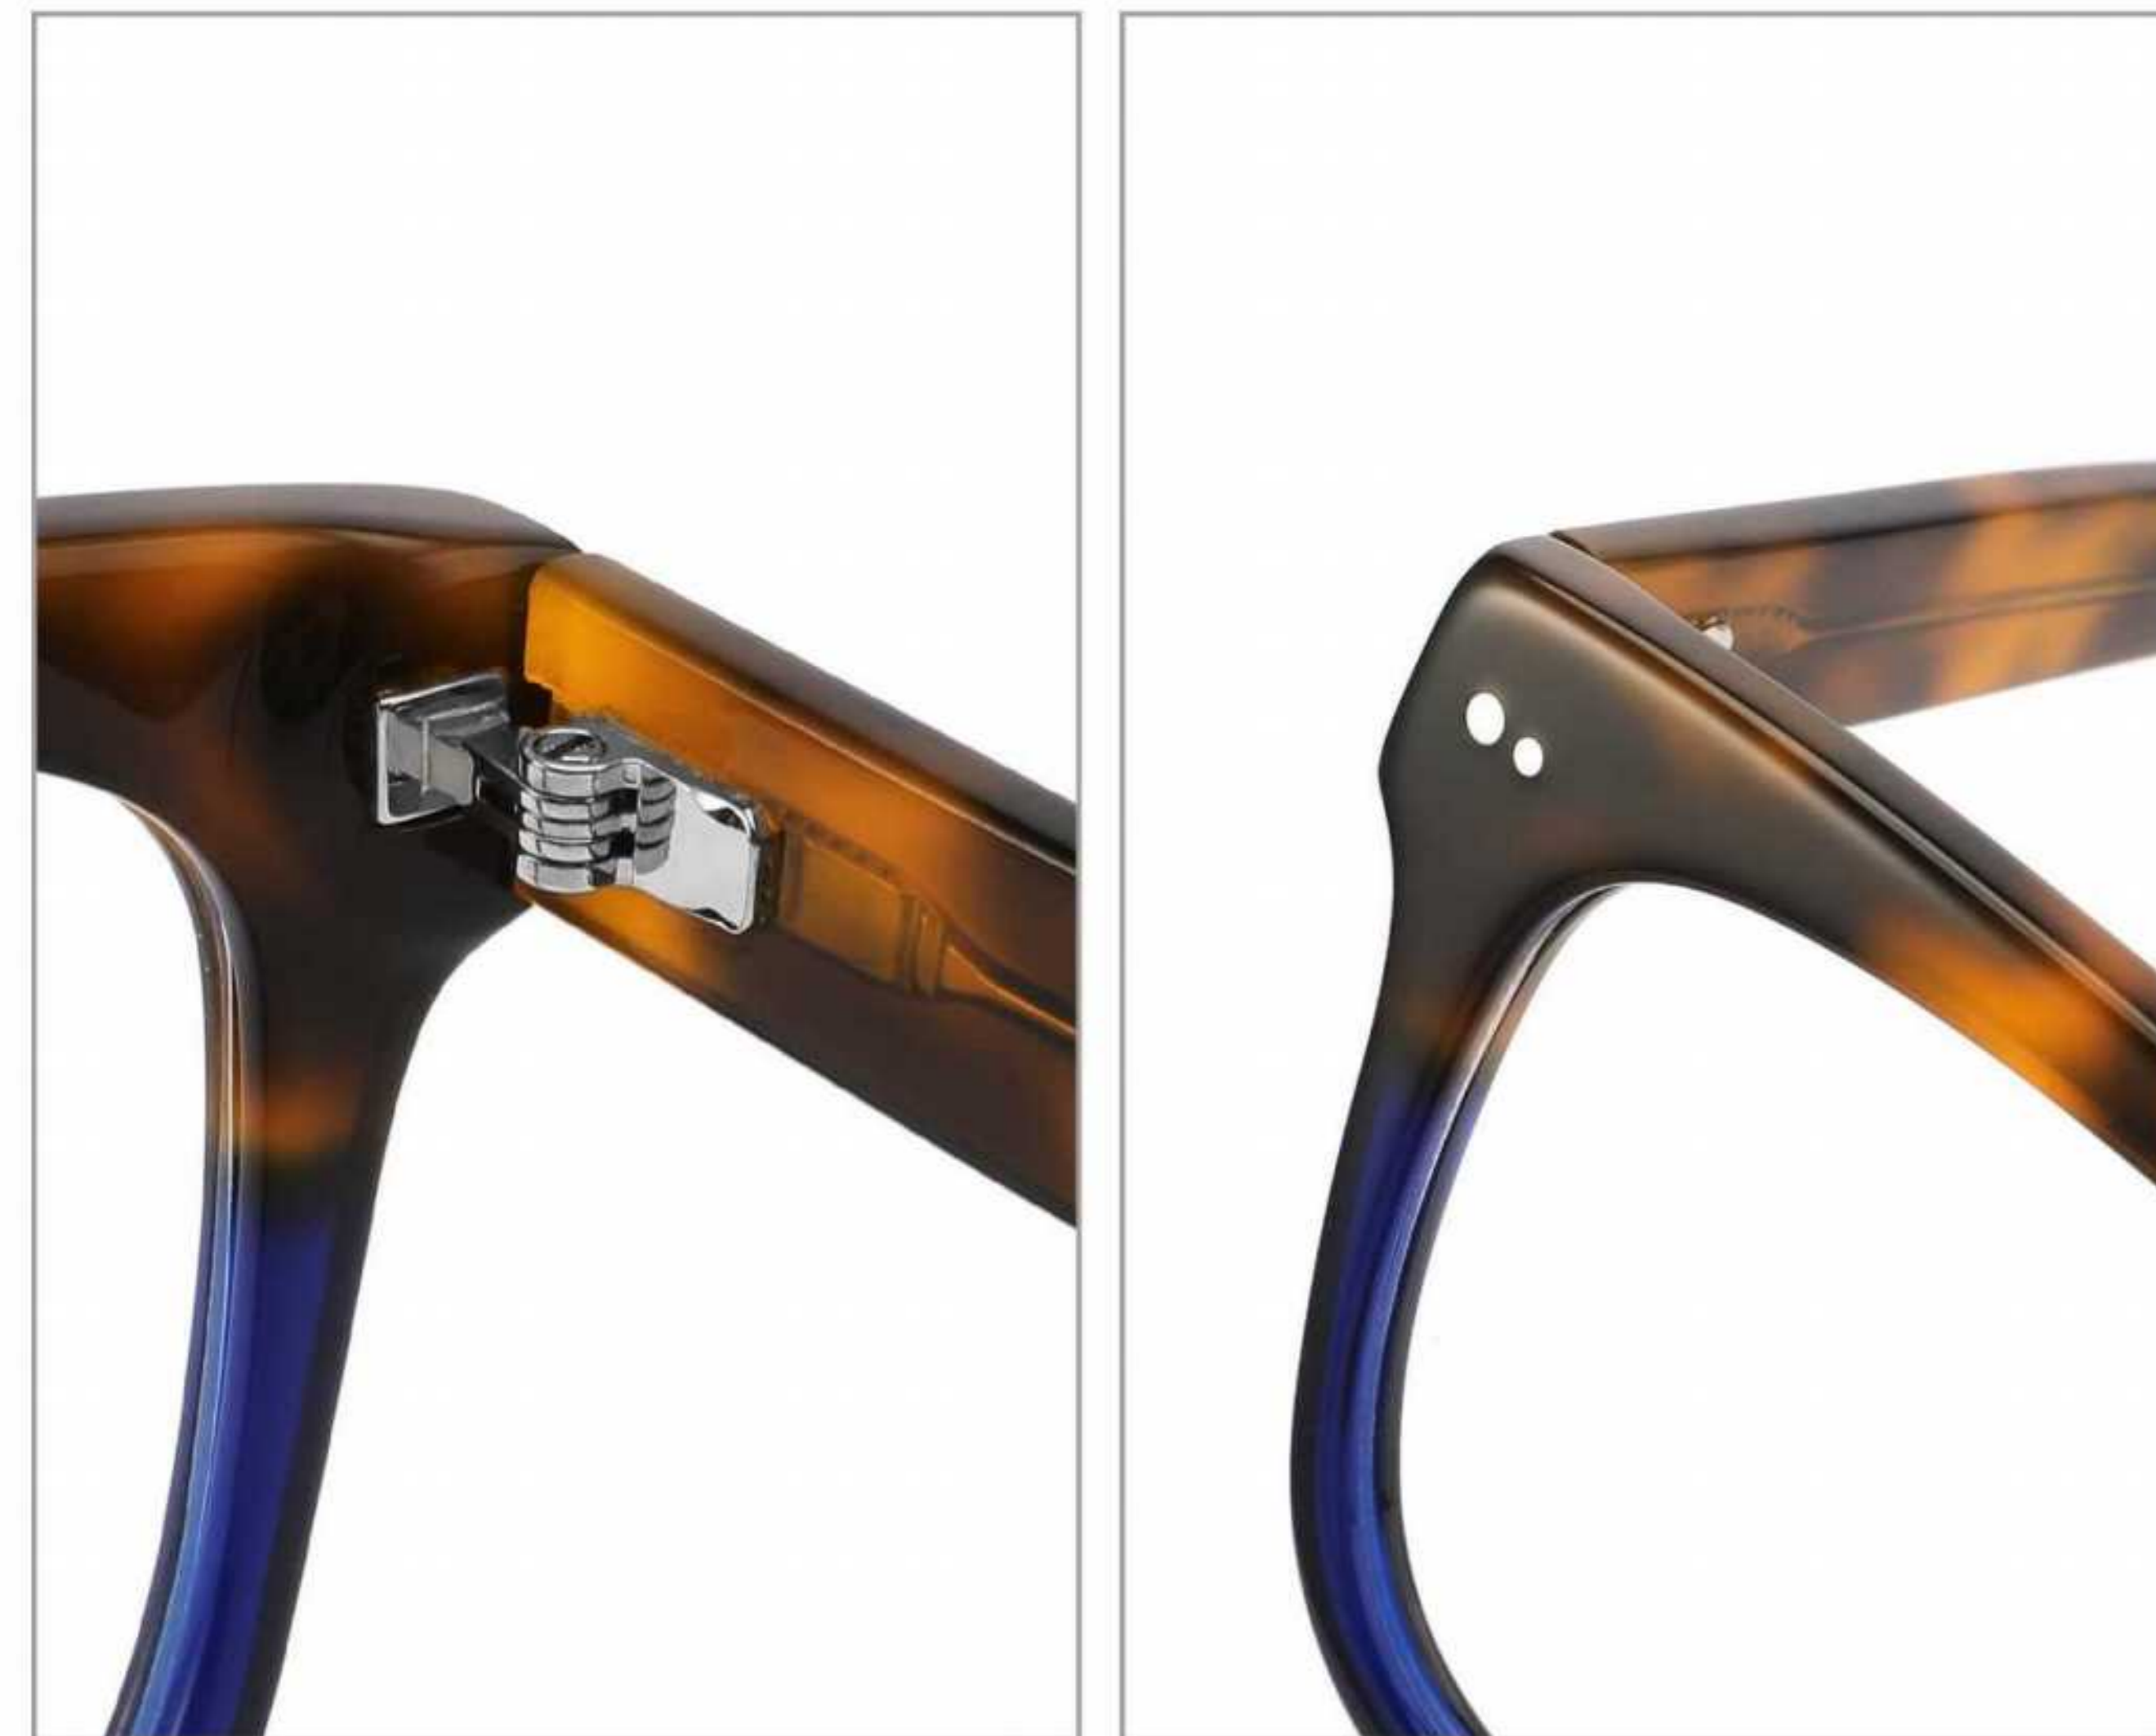

C3 PATTERN PURPLE

C4 STRIPE CYAN

MODEL:VA5001
SIZE:49 □ 19-140
ACETATE

FRONT VIEW

COLOR DISPLAY

C1 BLUE

C2 GREEN

C3 TORTOISESHELL BLUE