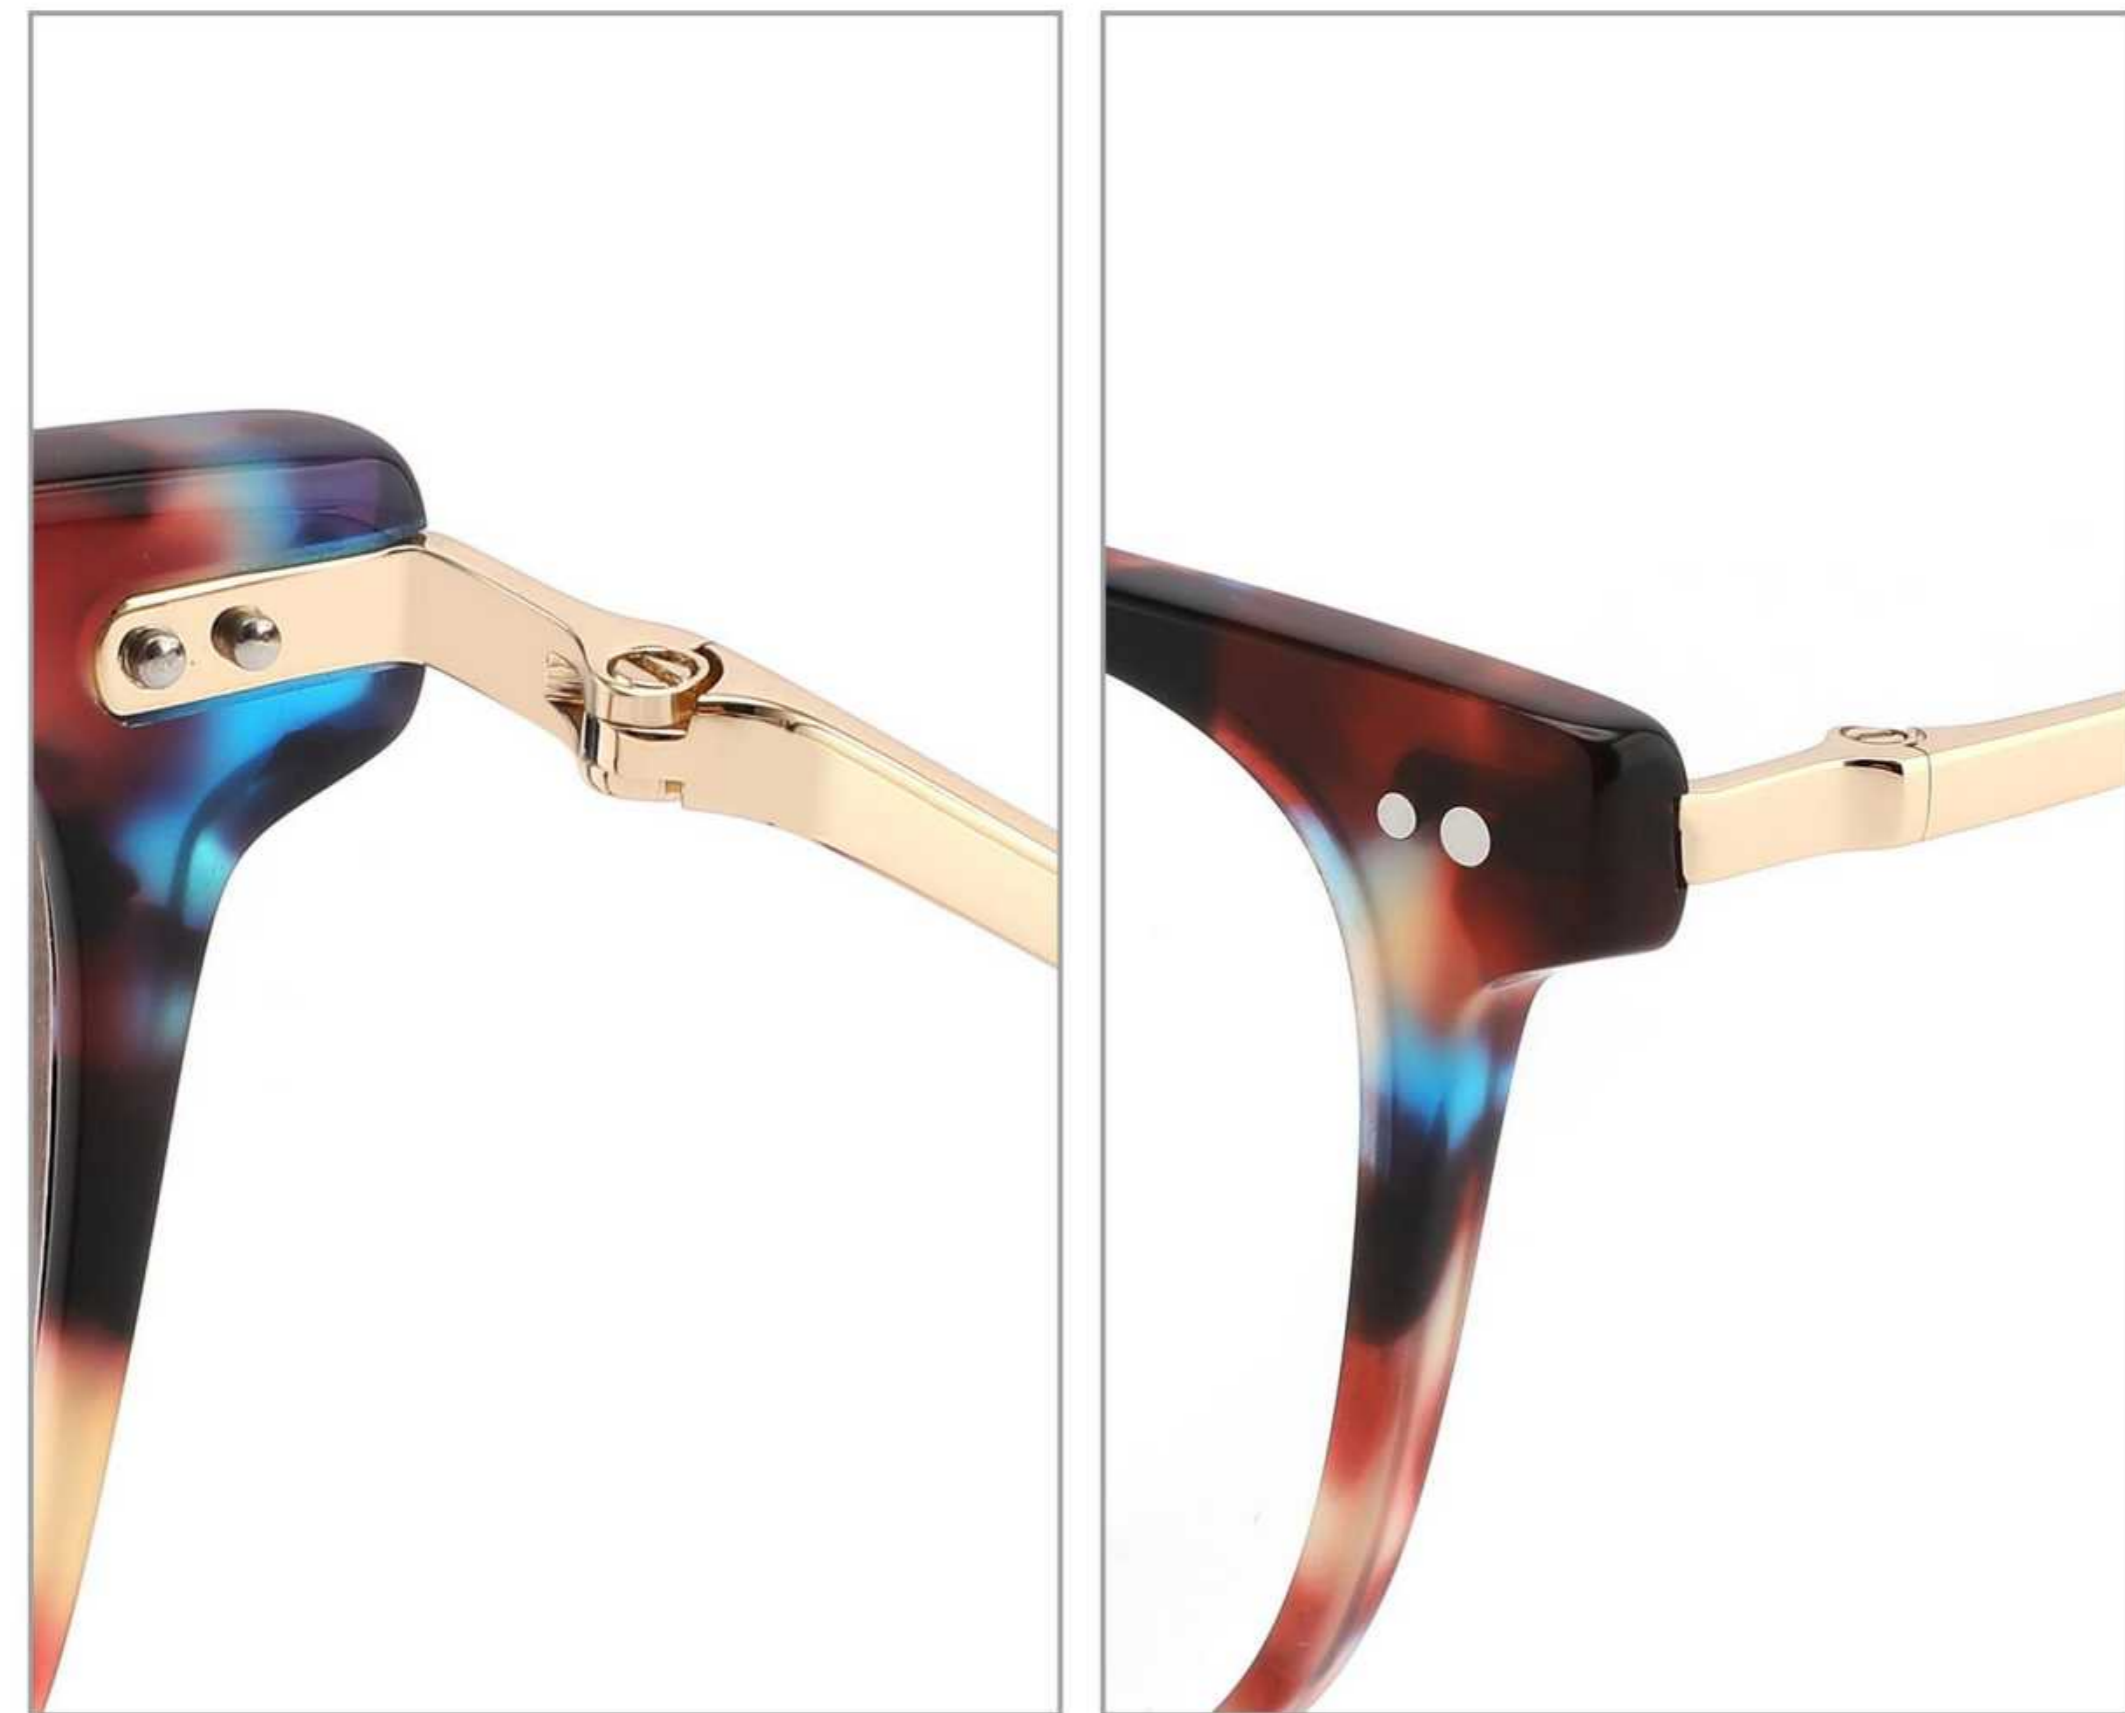

C3 PINK/GOLD

C4 LIGHT GREEN/GOLD

C5 BLACK/GOLD

MODEL:VA7001
SIZE:50 □ 18-142
ACETATE

FRONT VIEW

COLOR DISPLAY

C1 DEMI/GOLD

C2 GREY/GOLD