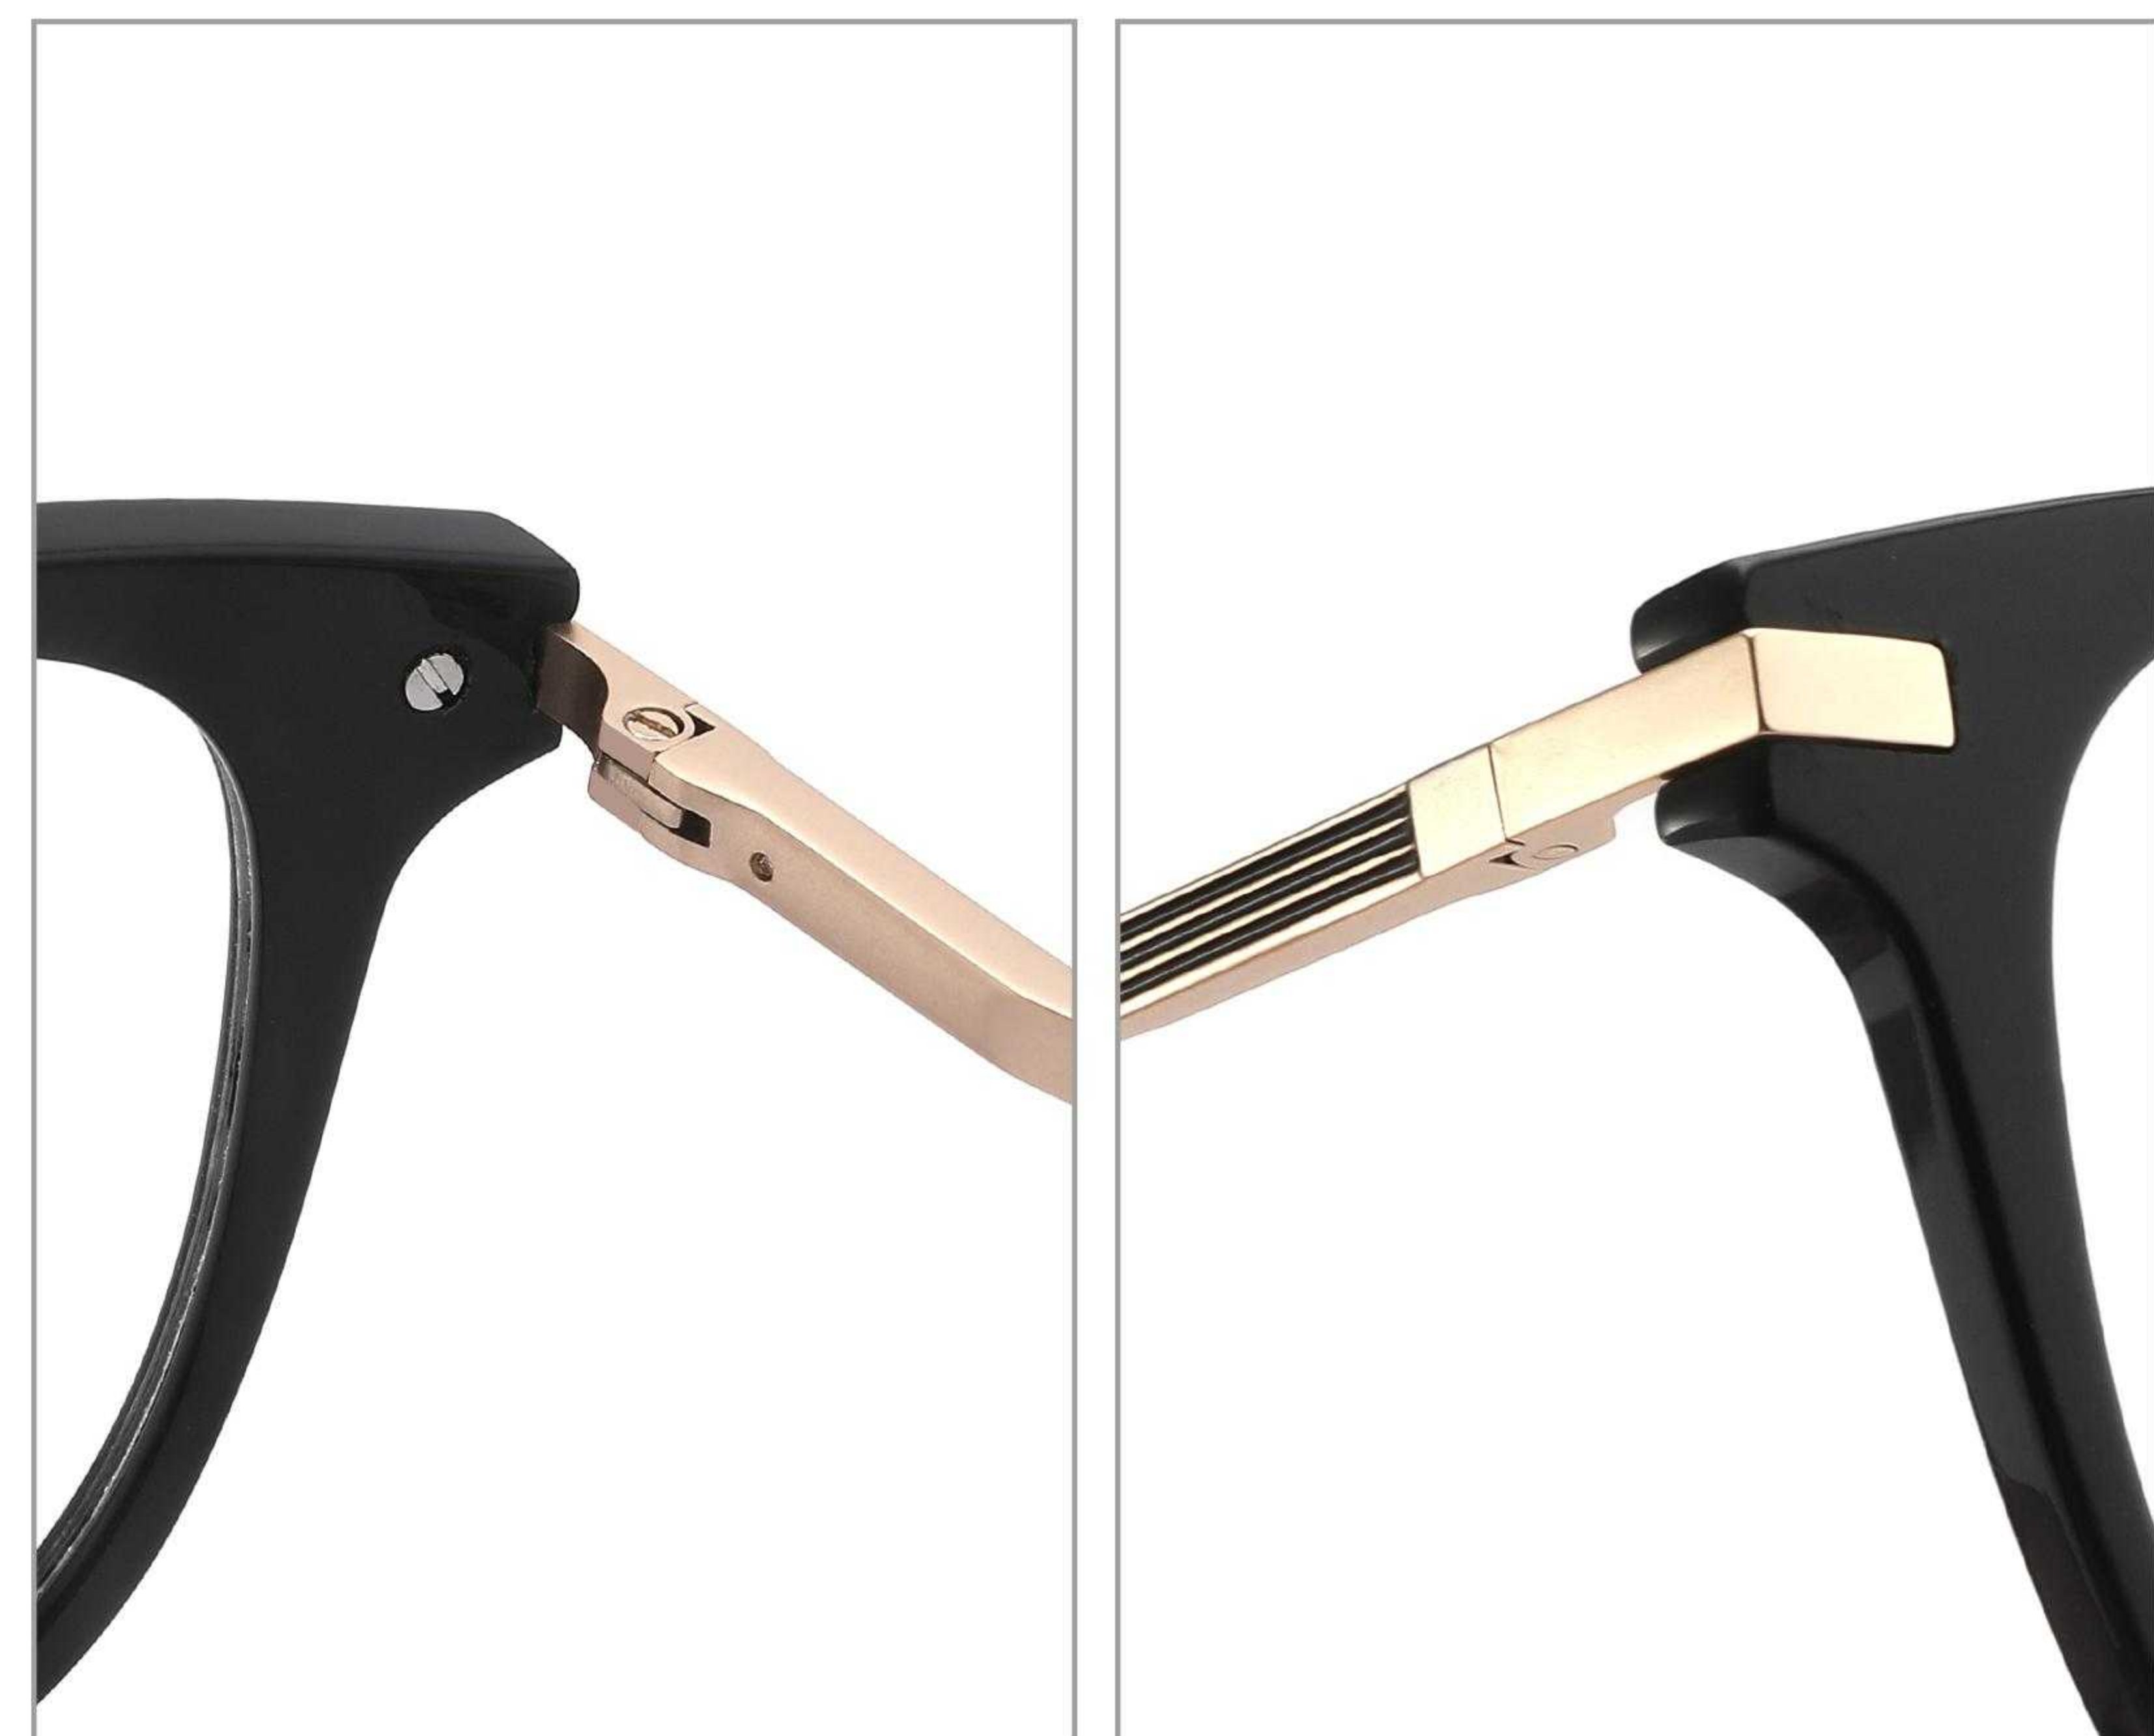

COLOR DISPLAY

C1 BRIGHT BLACK