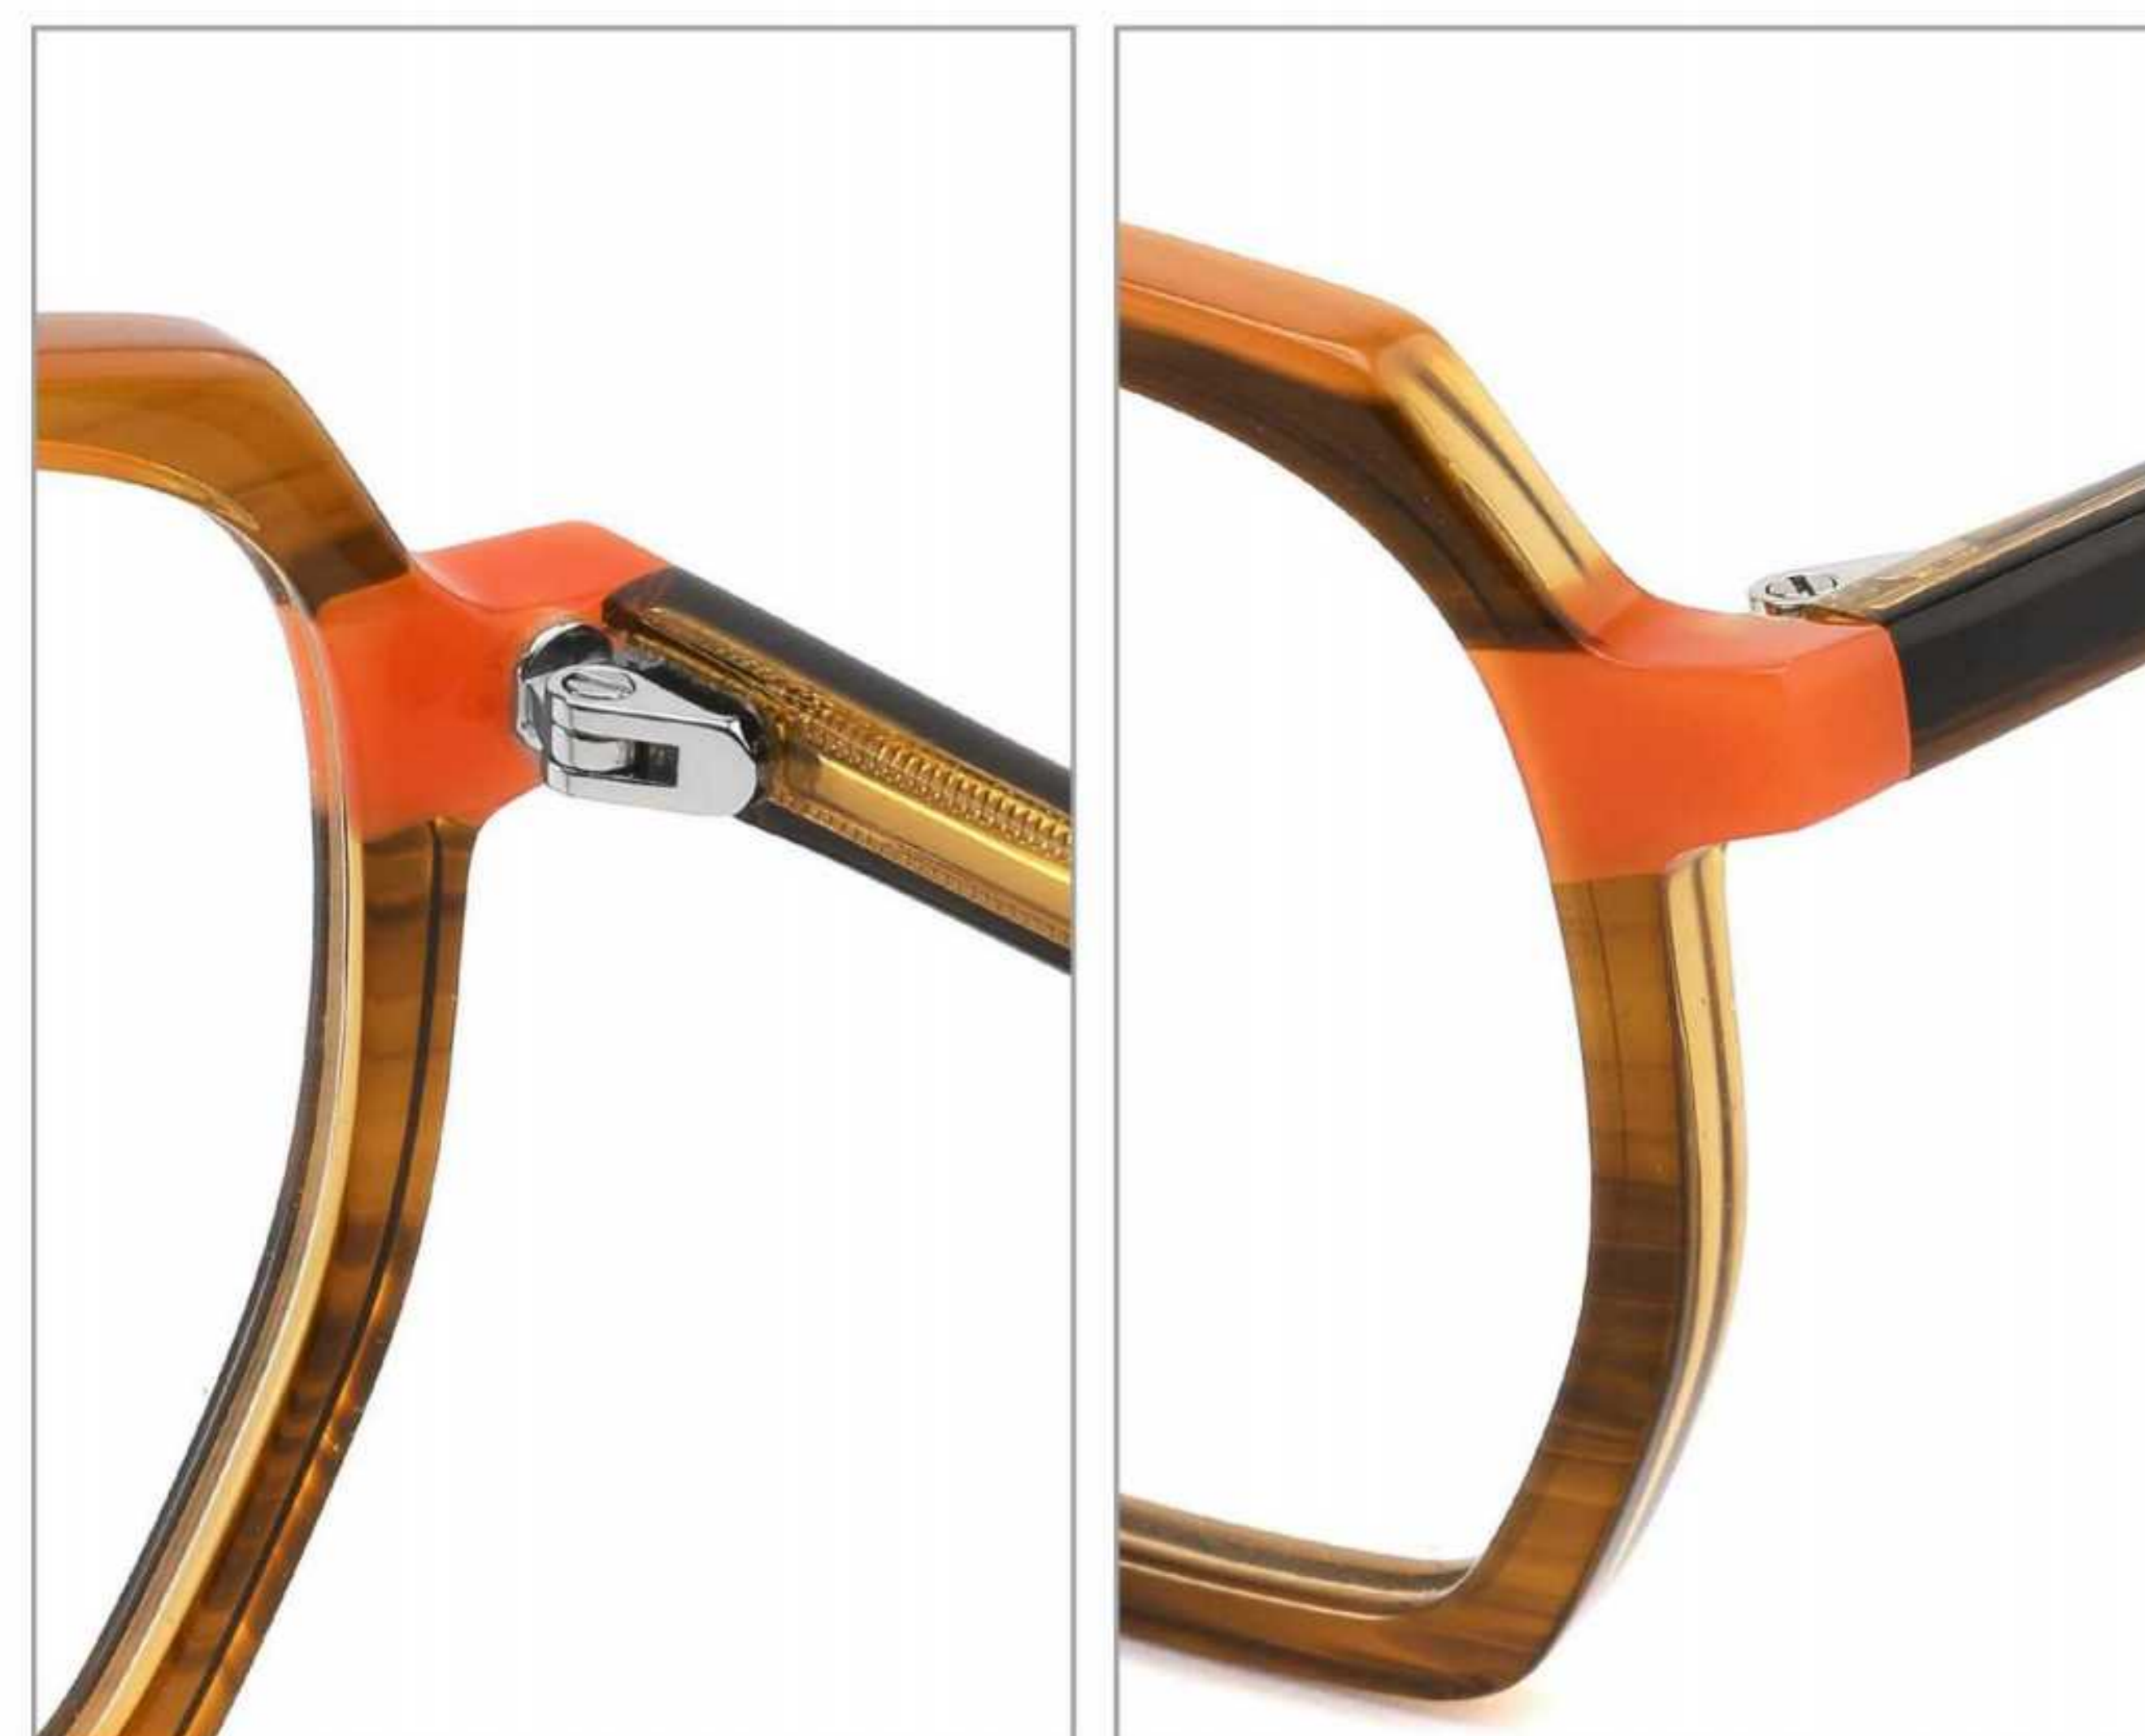

COLOR DISPLAY

C1 BLACK

C2 BLACK BROWN

C3 BEIGE

C4 RED

MODEL:VA5505
SIZE:49 □ 23-142
ACETATE

FRONT VIEW

COLOR DISPLAY