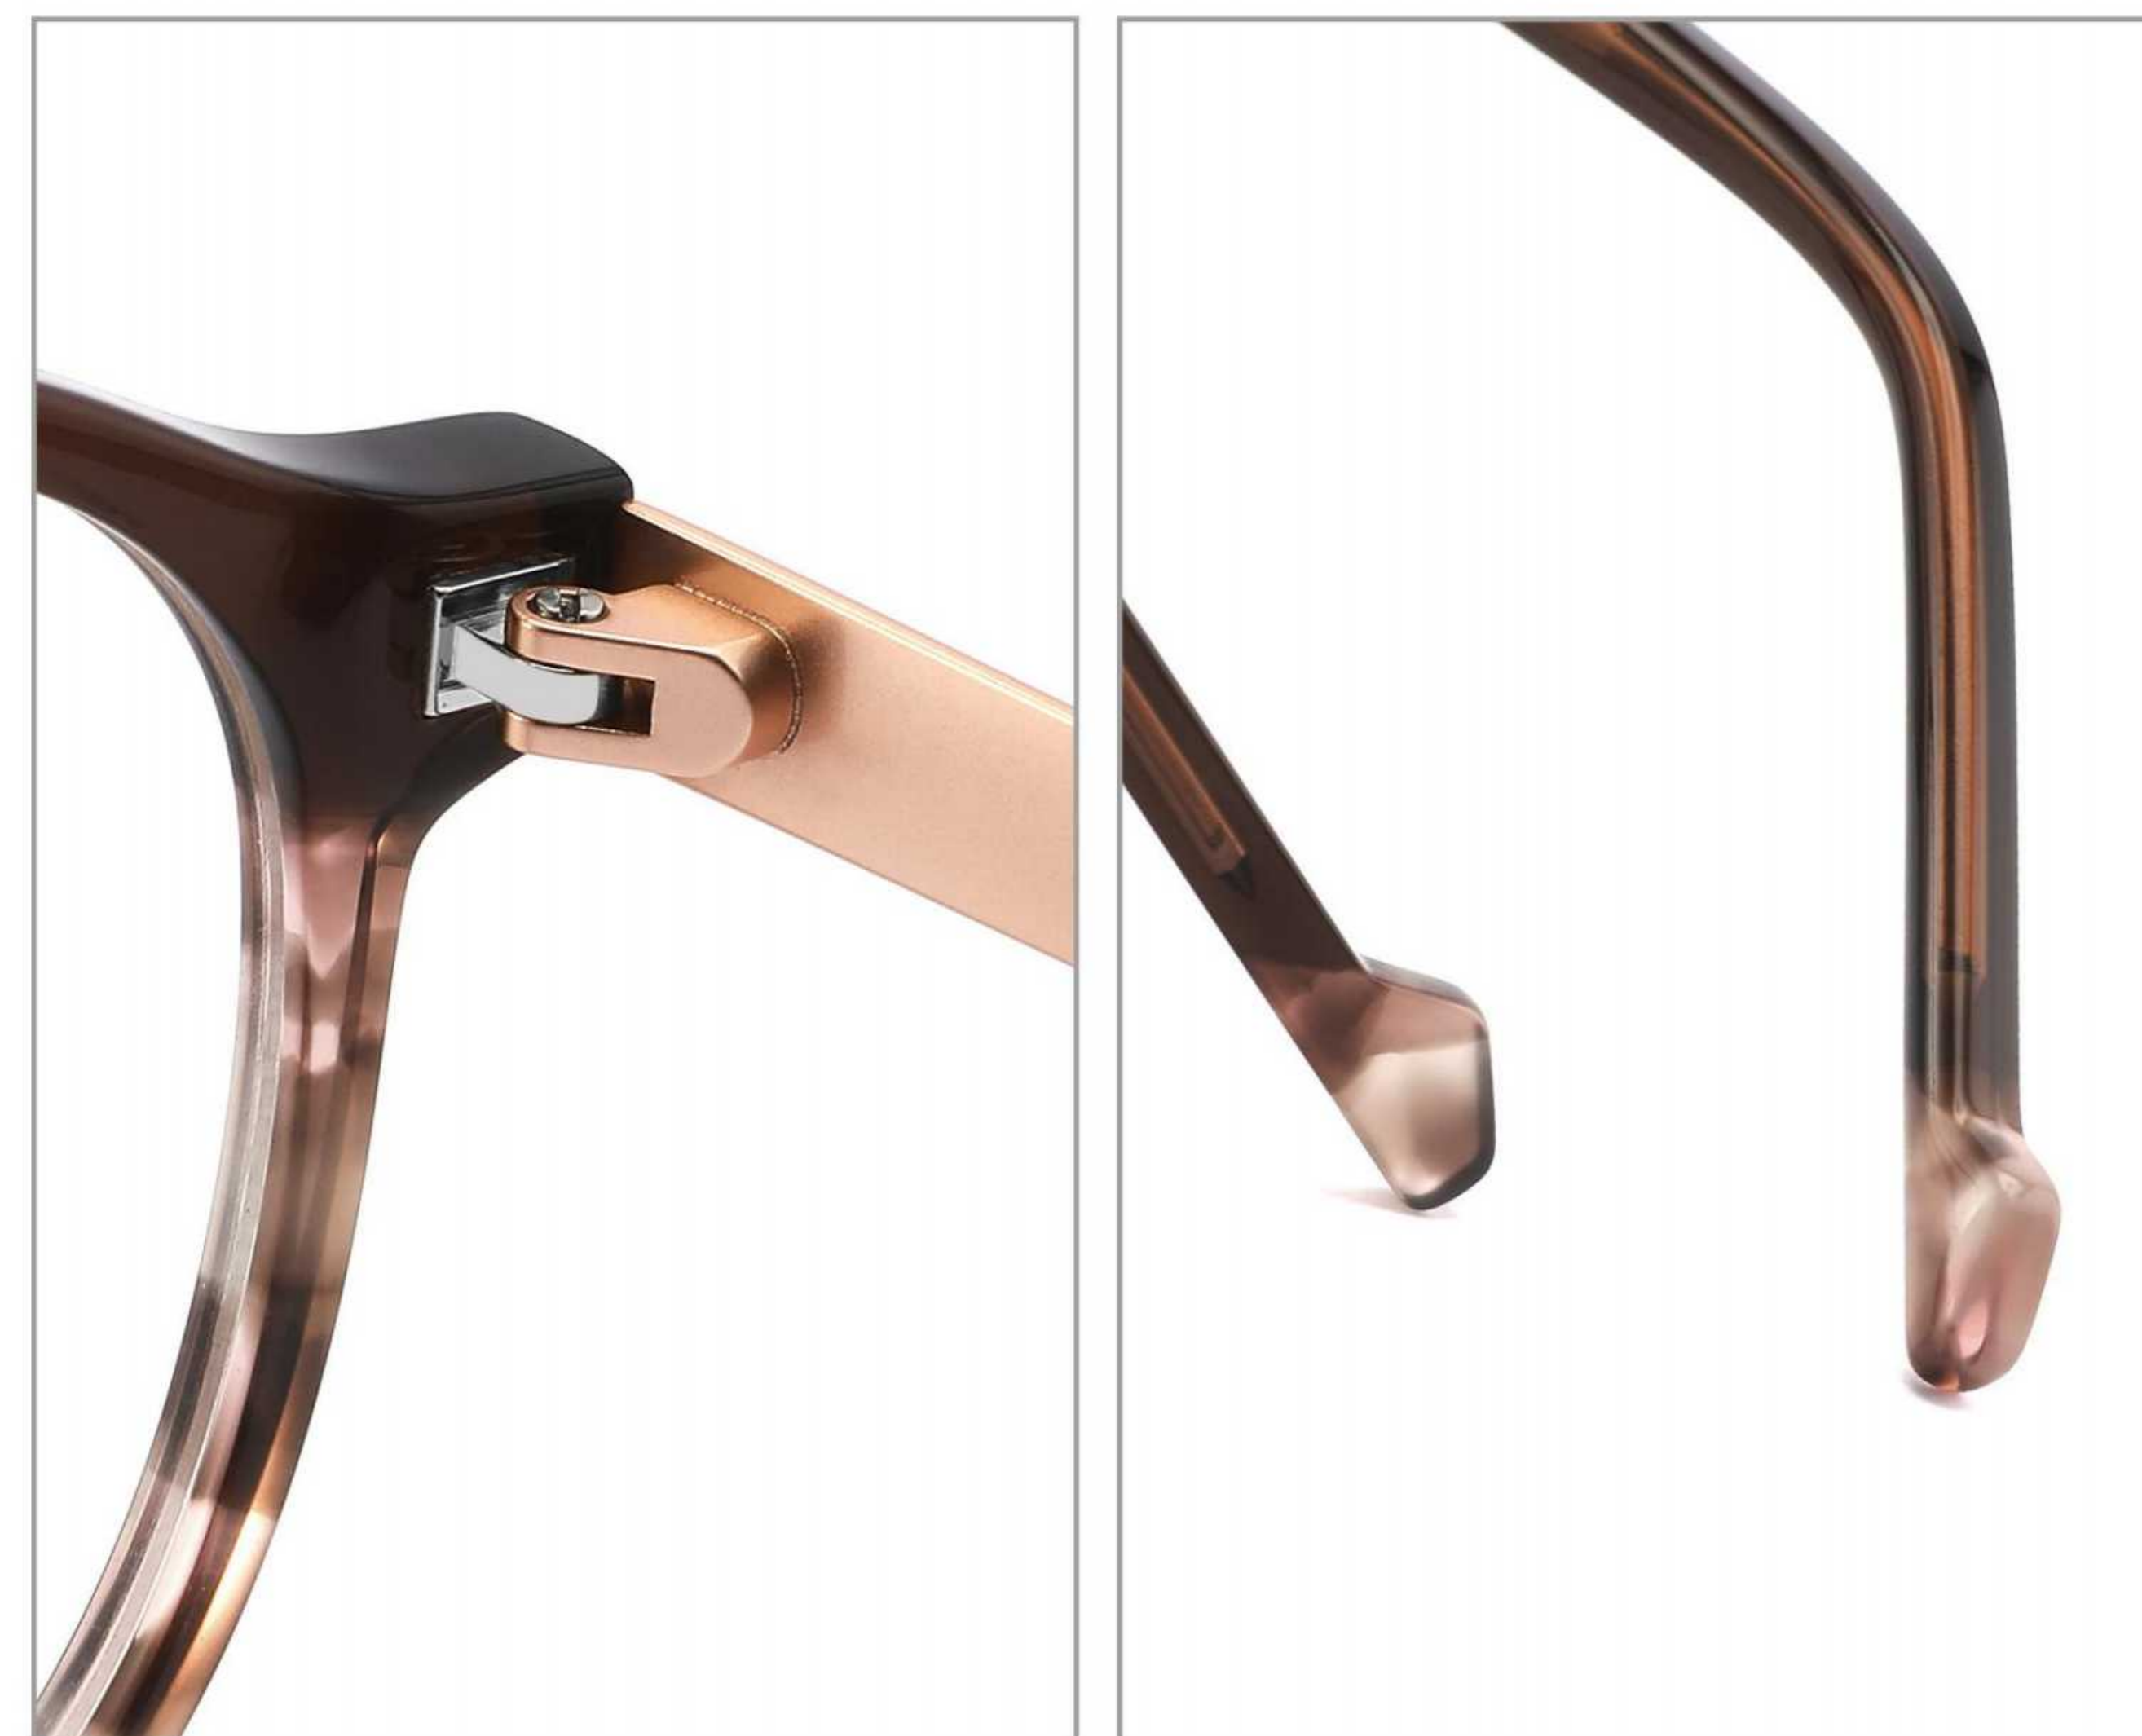

COLOR DISPLAY

C1 BEIGE