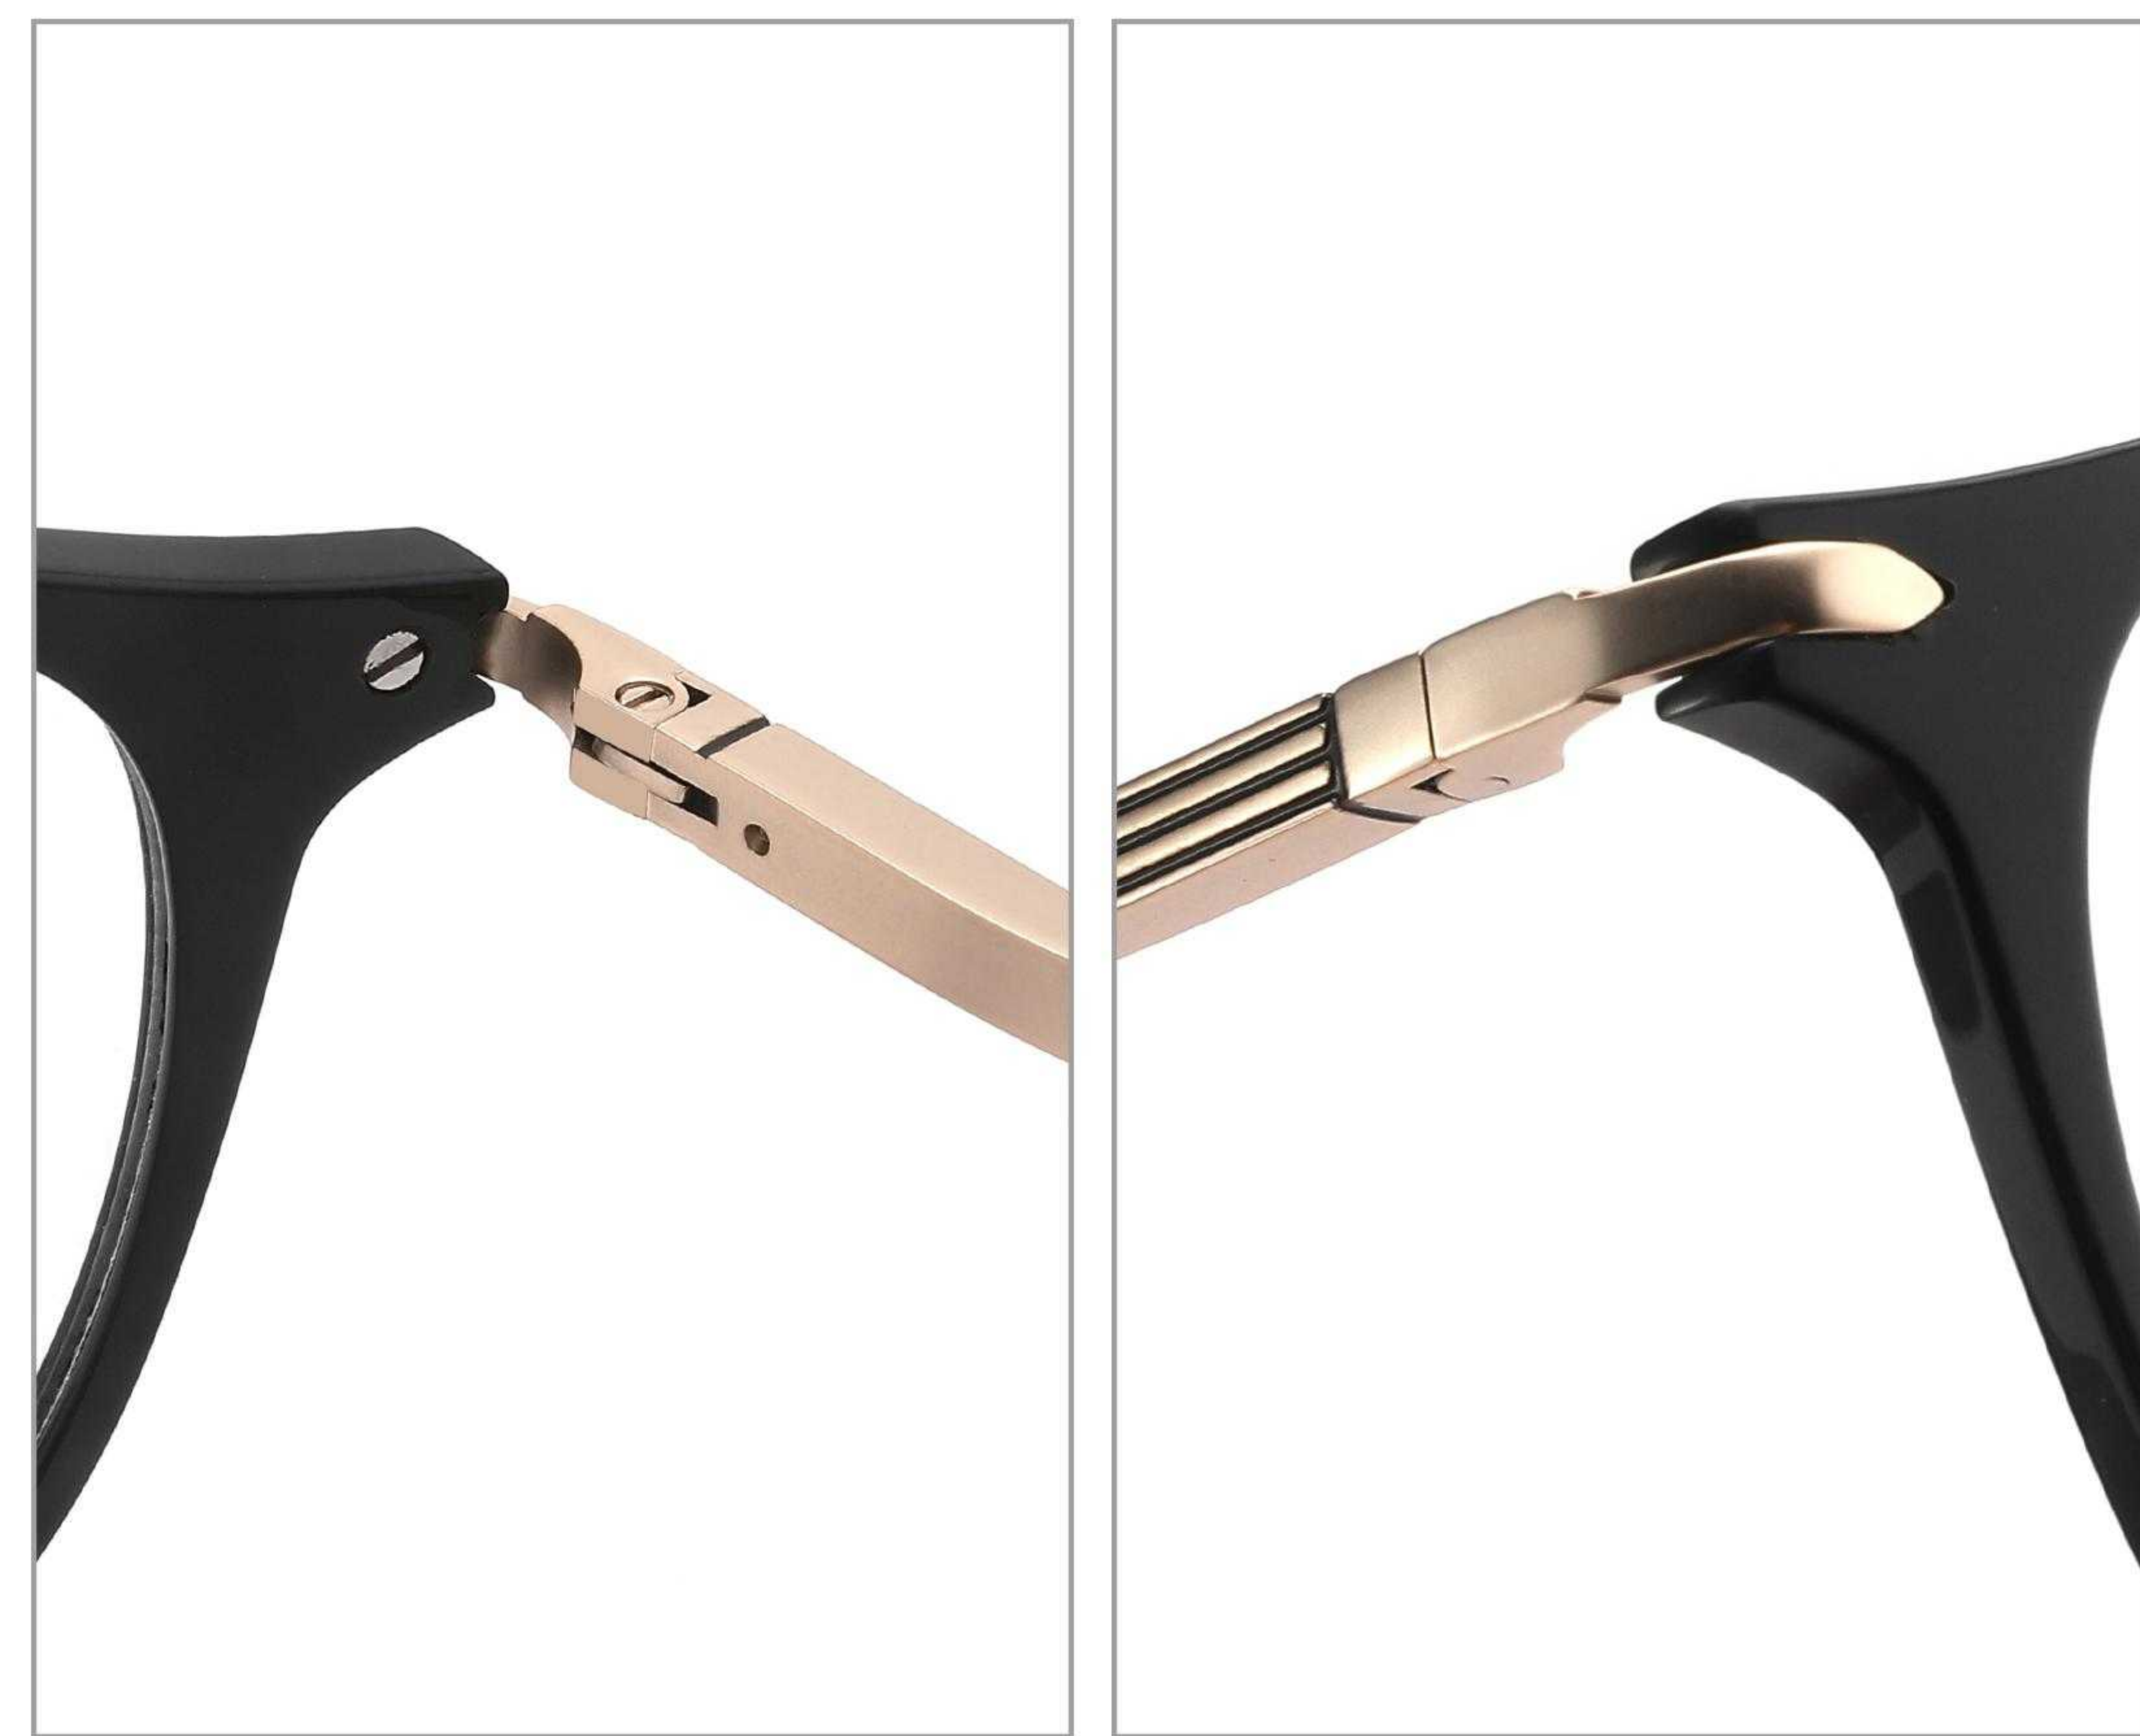

COLOR DISPLAY

C1 BRIGHT BLACK