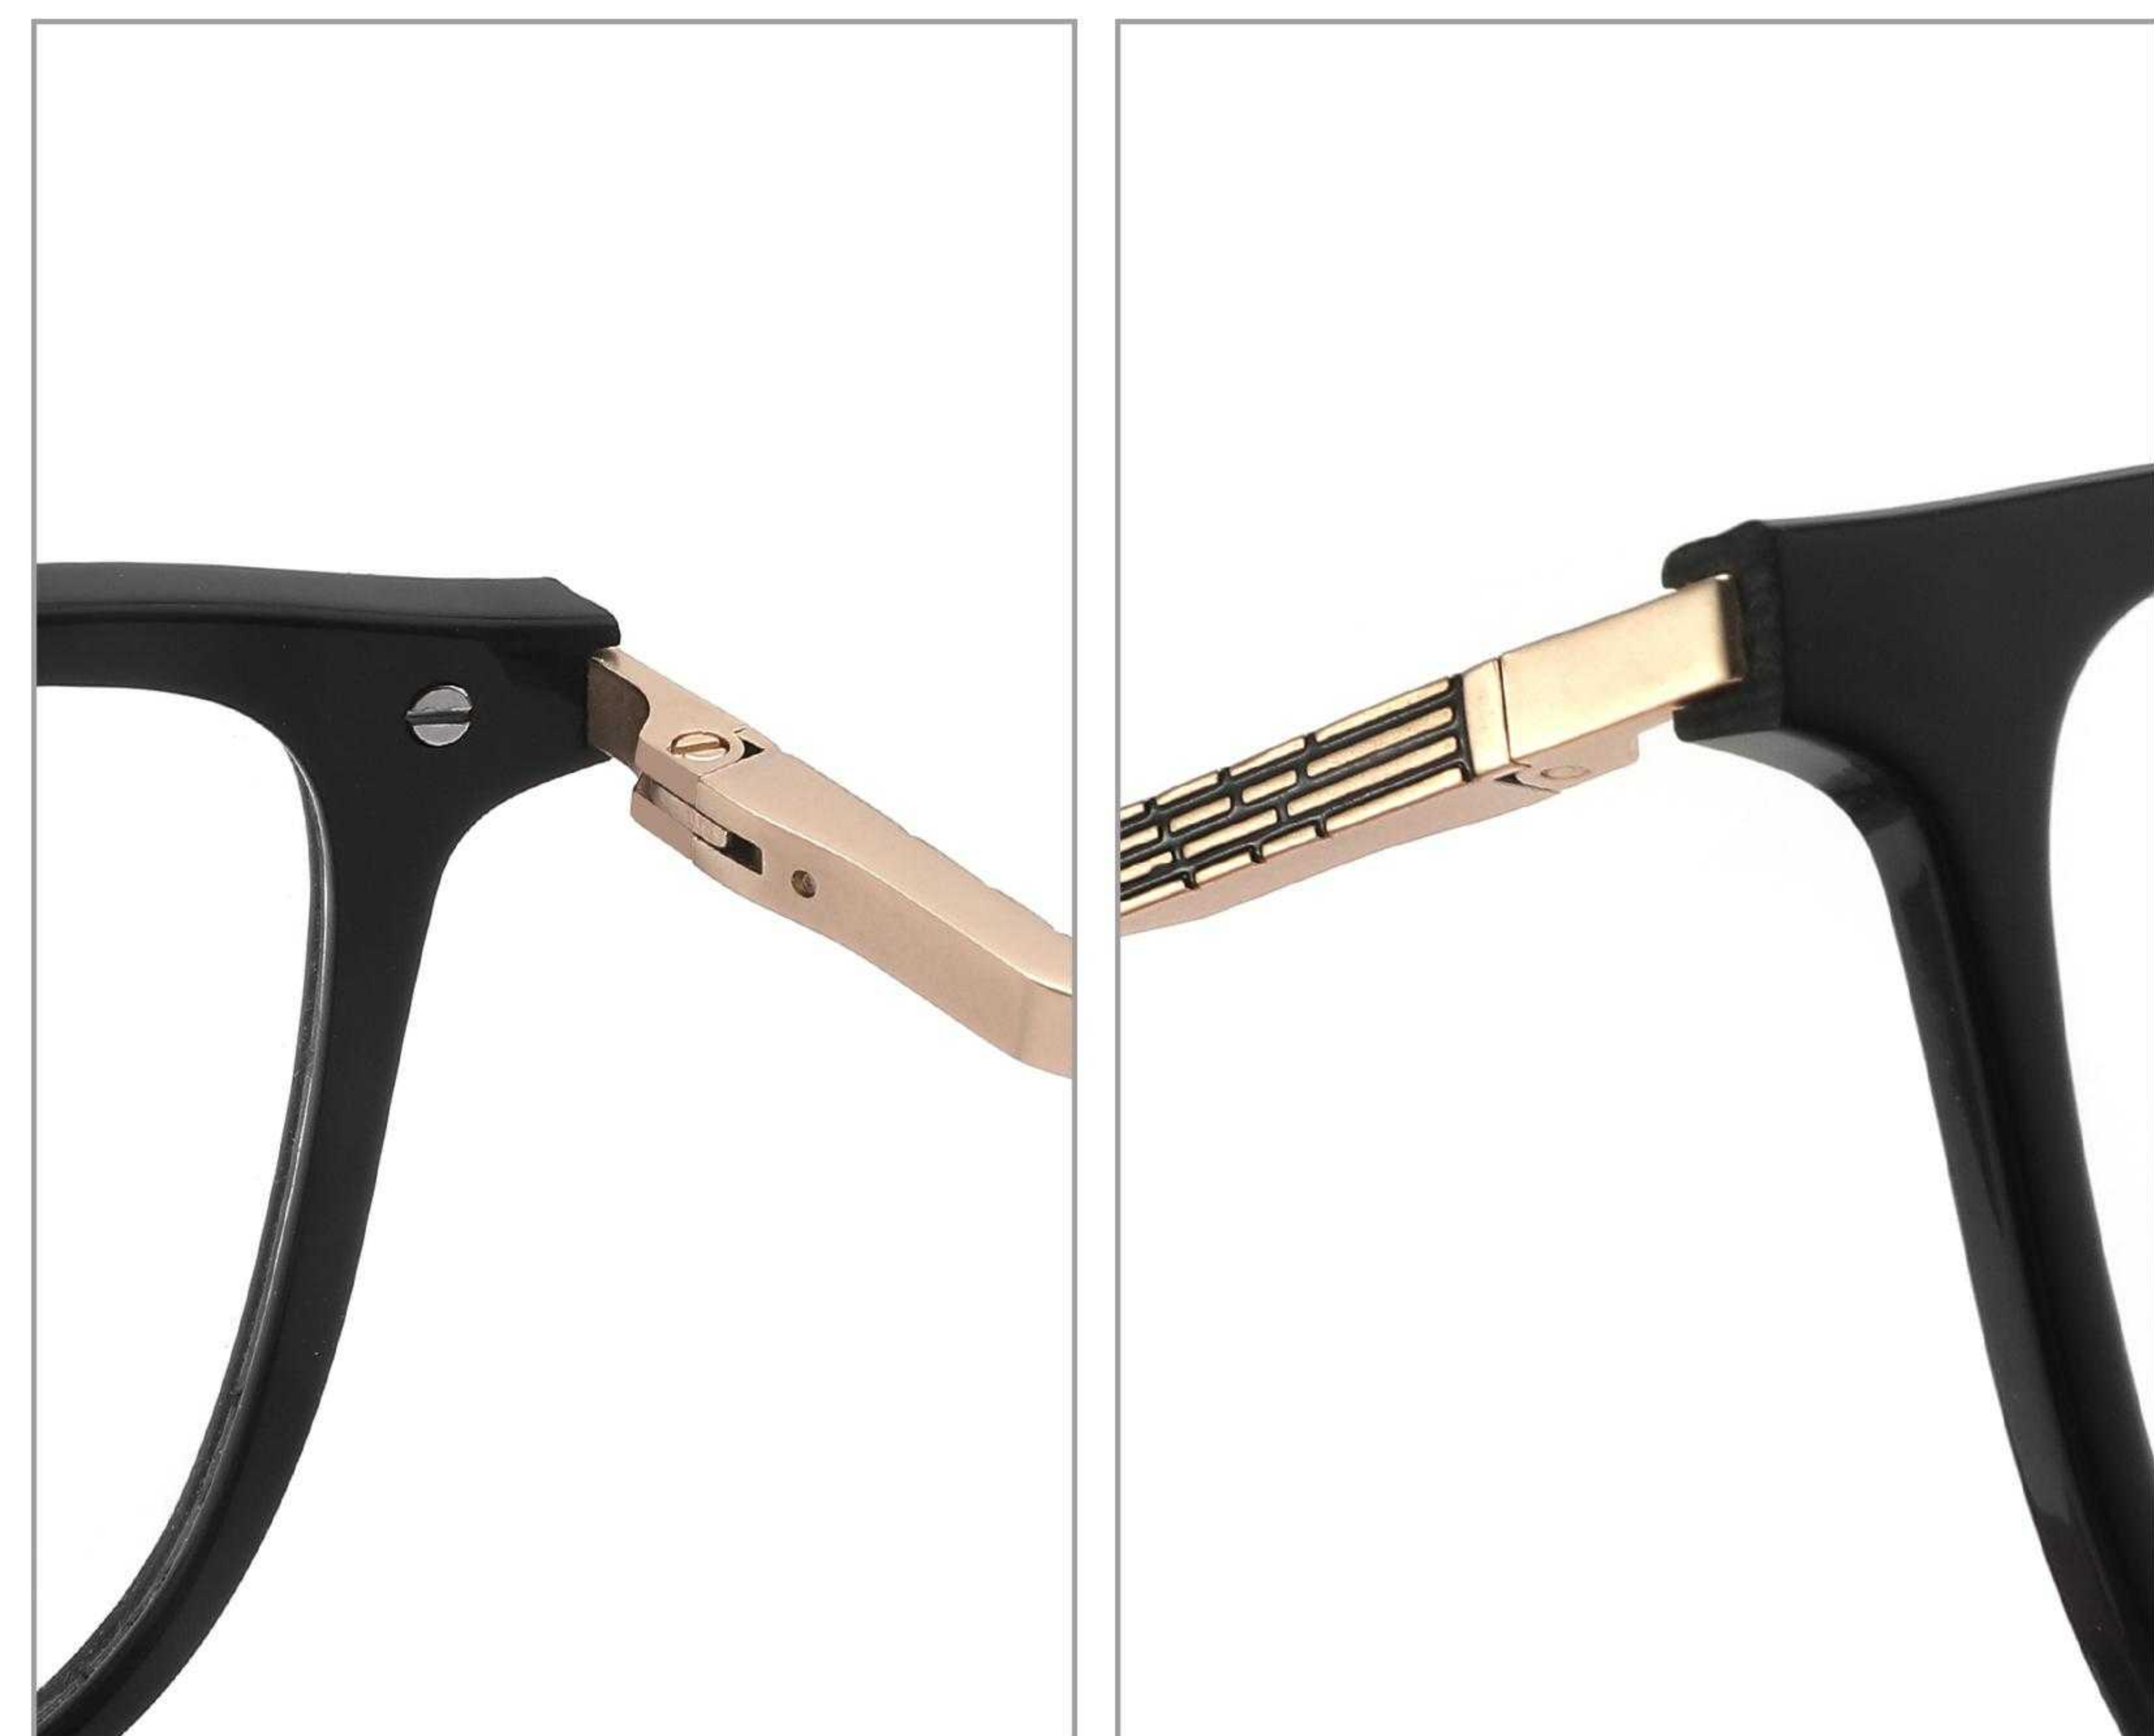

COLOR DISPLAY

C1 BRIGHT BLACK