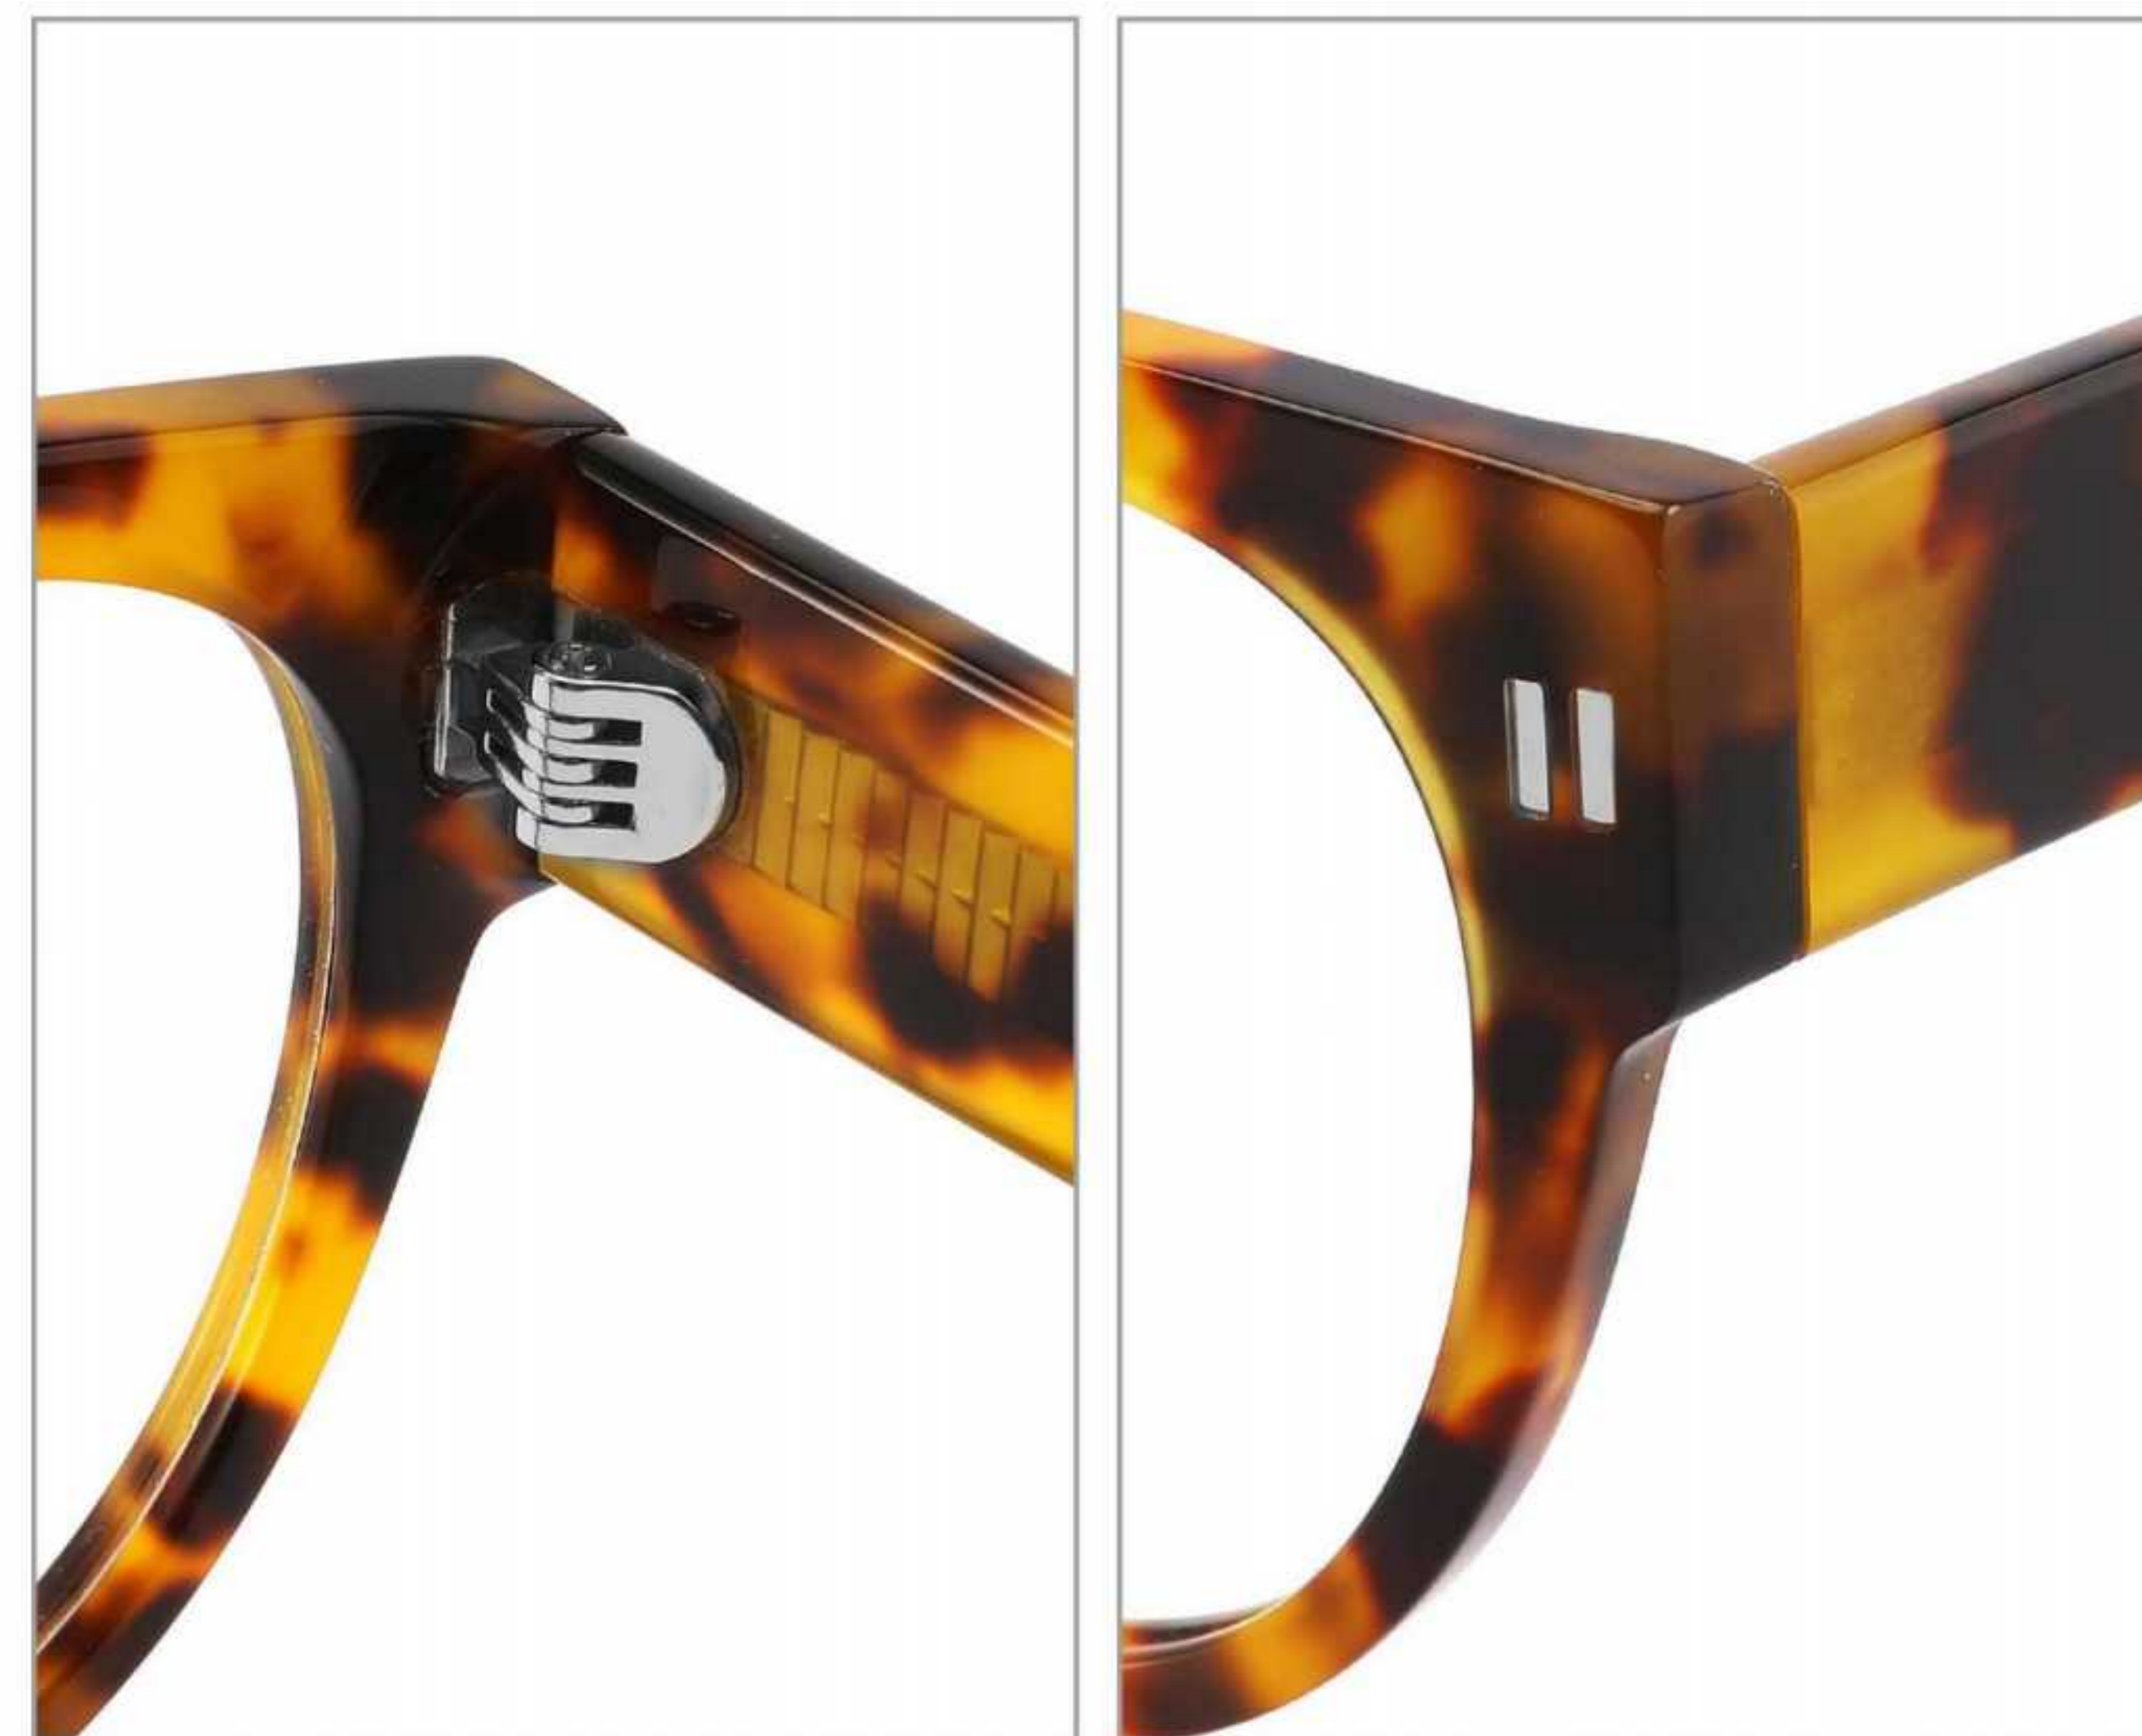

COLOR DISPLAY

C1 BLACK