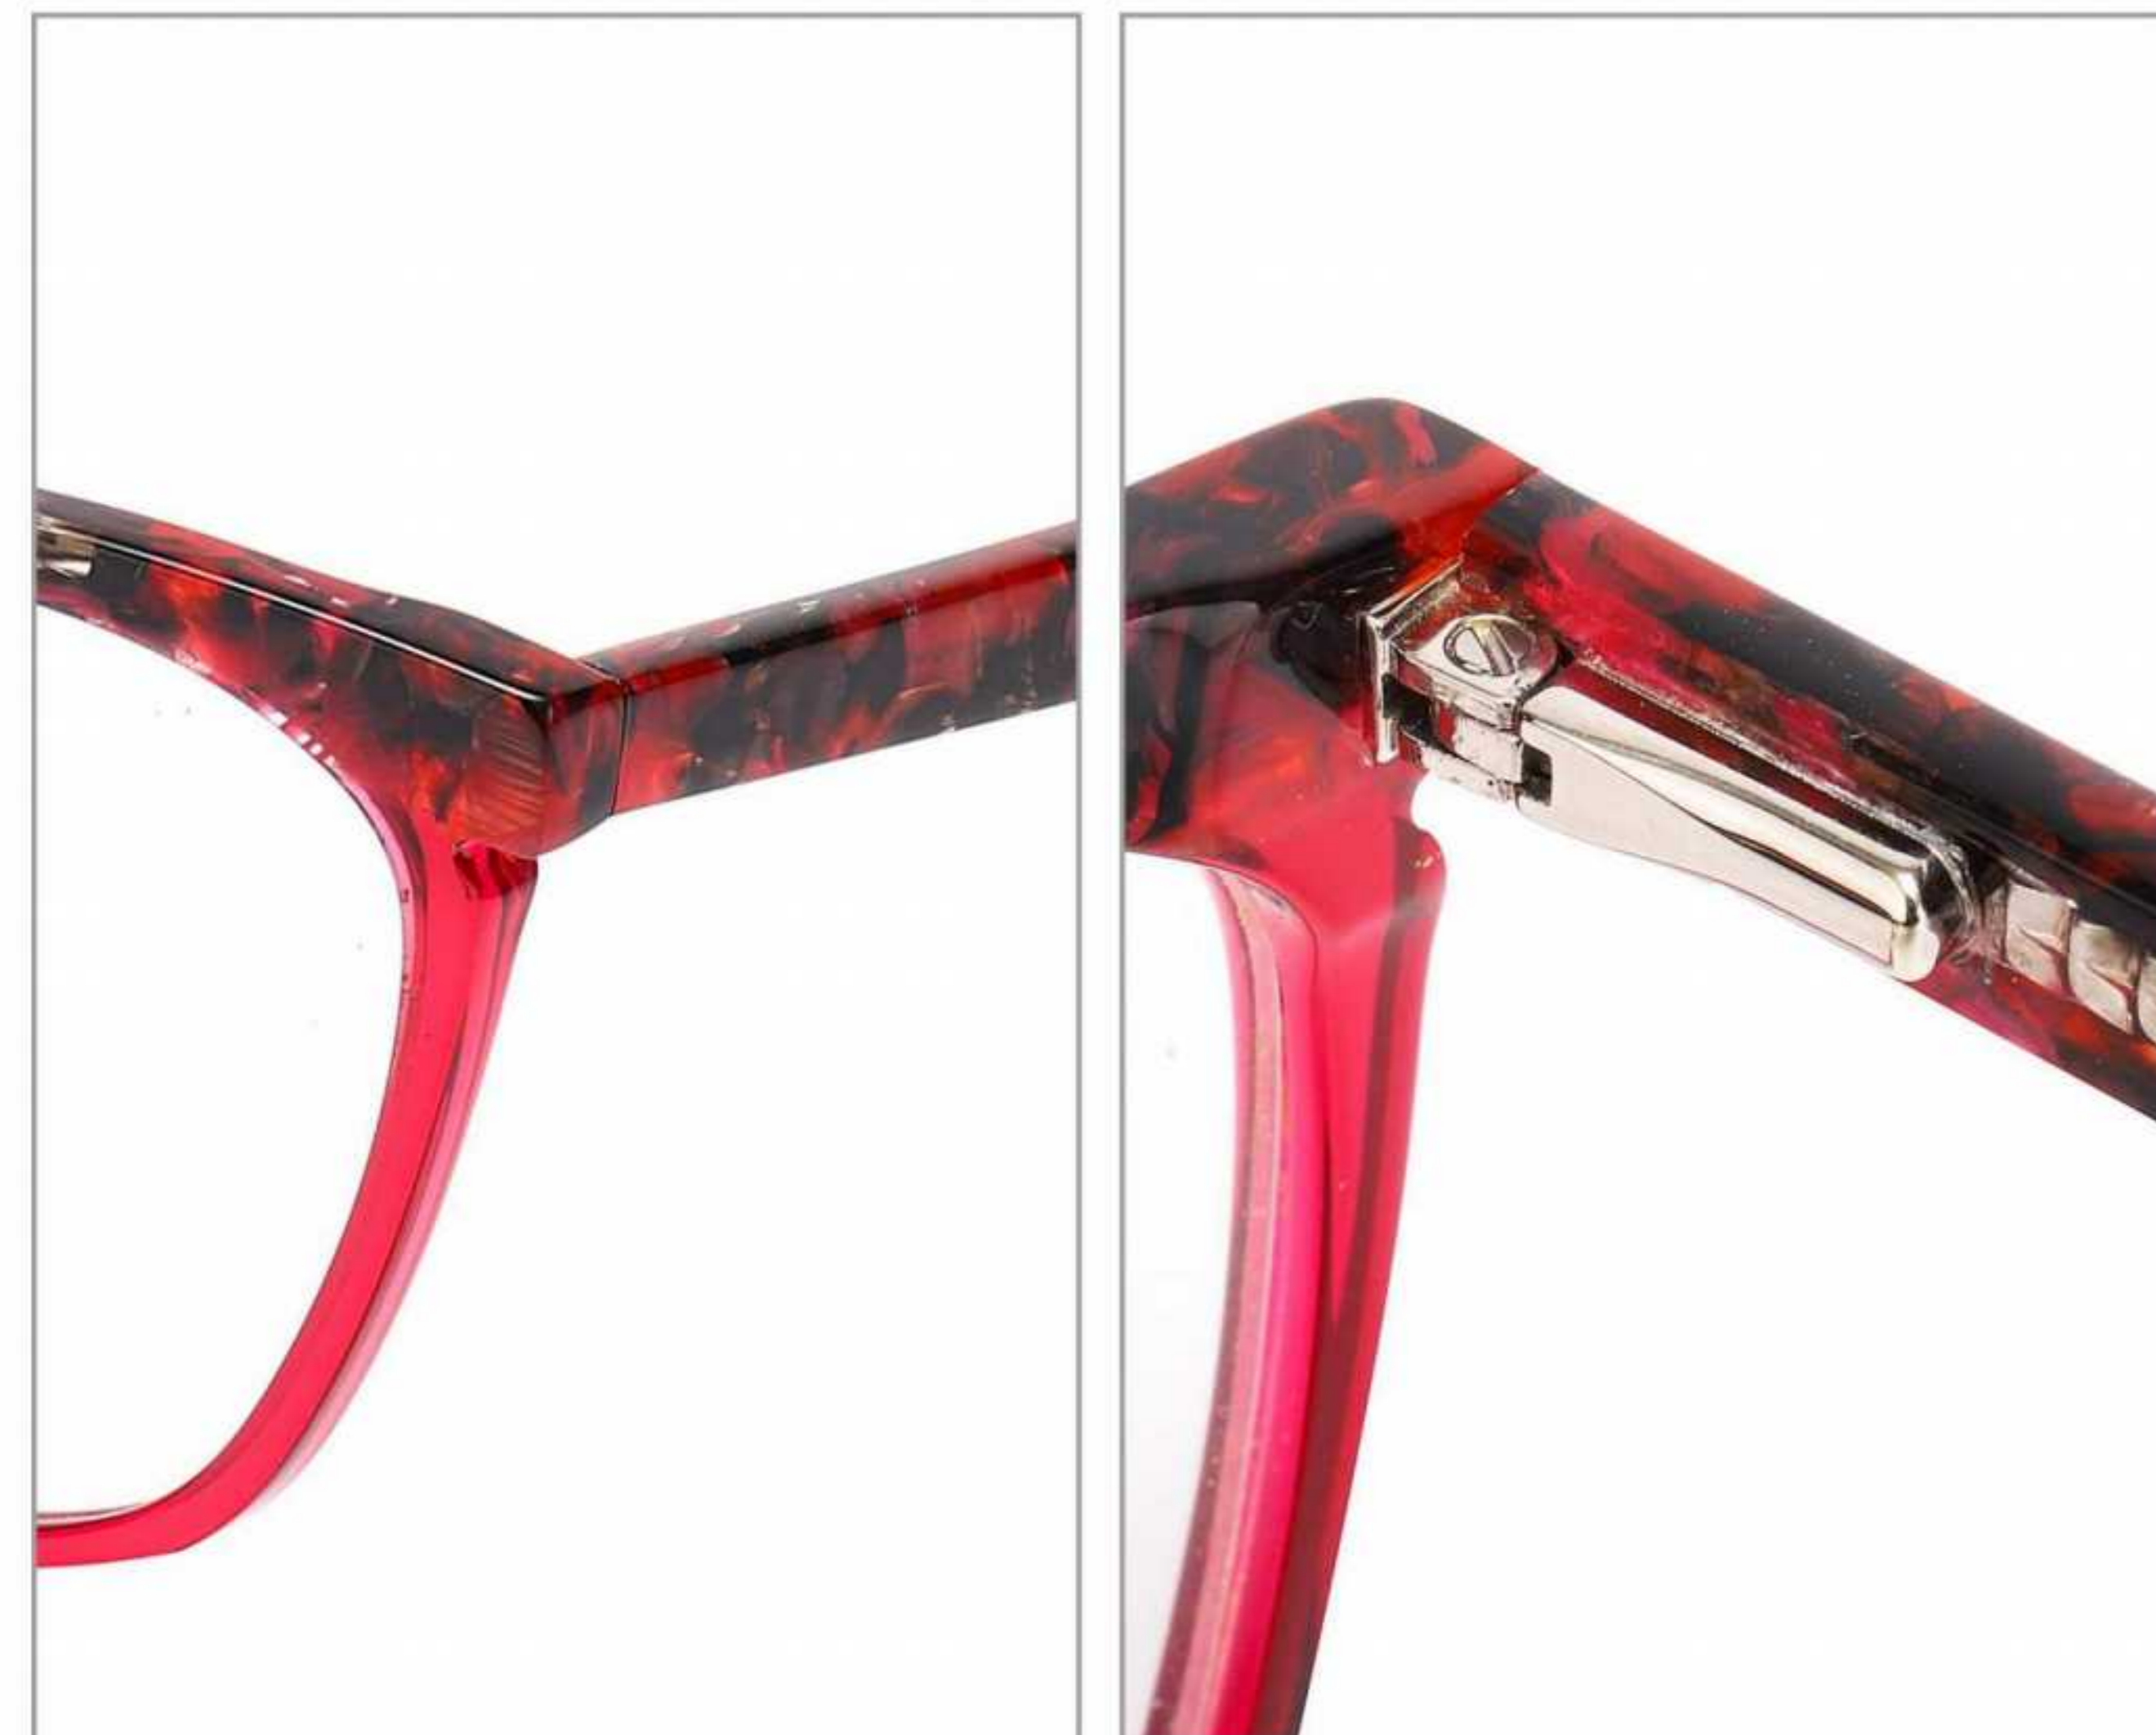

COLOR DISPLAY