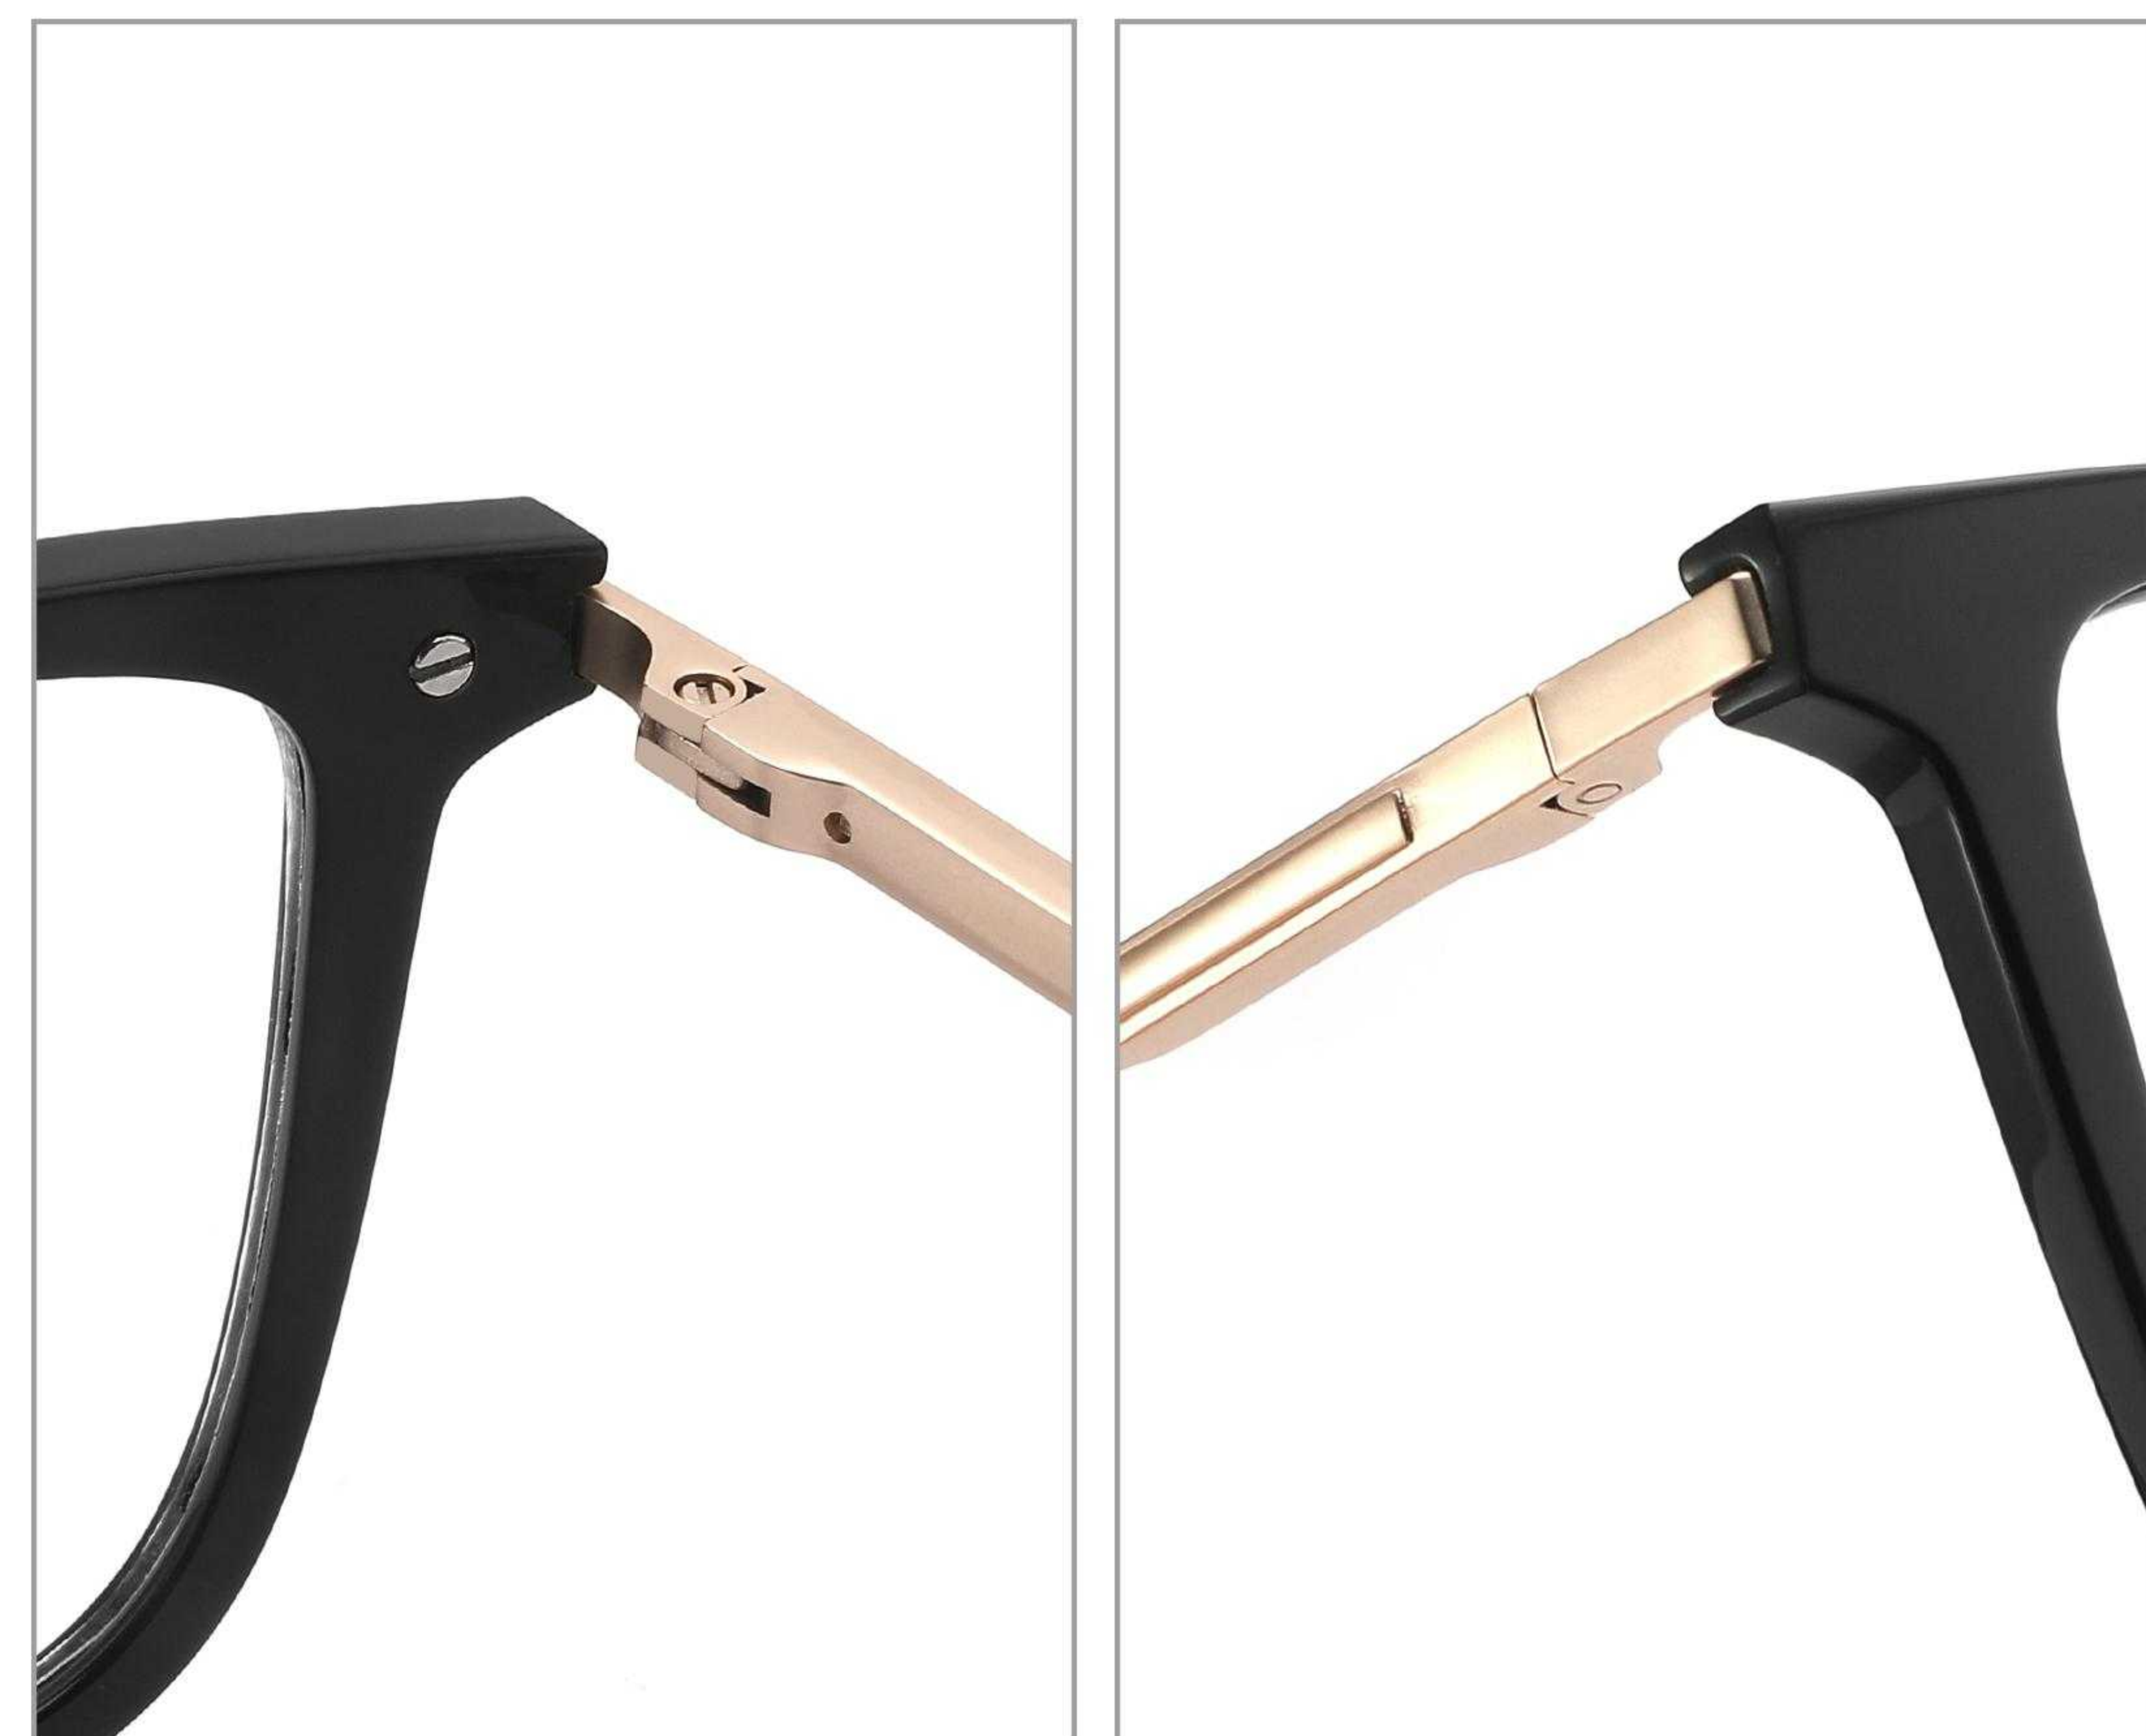

COLOR DISPLAY

C1 BRIGHT BLACK