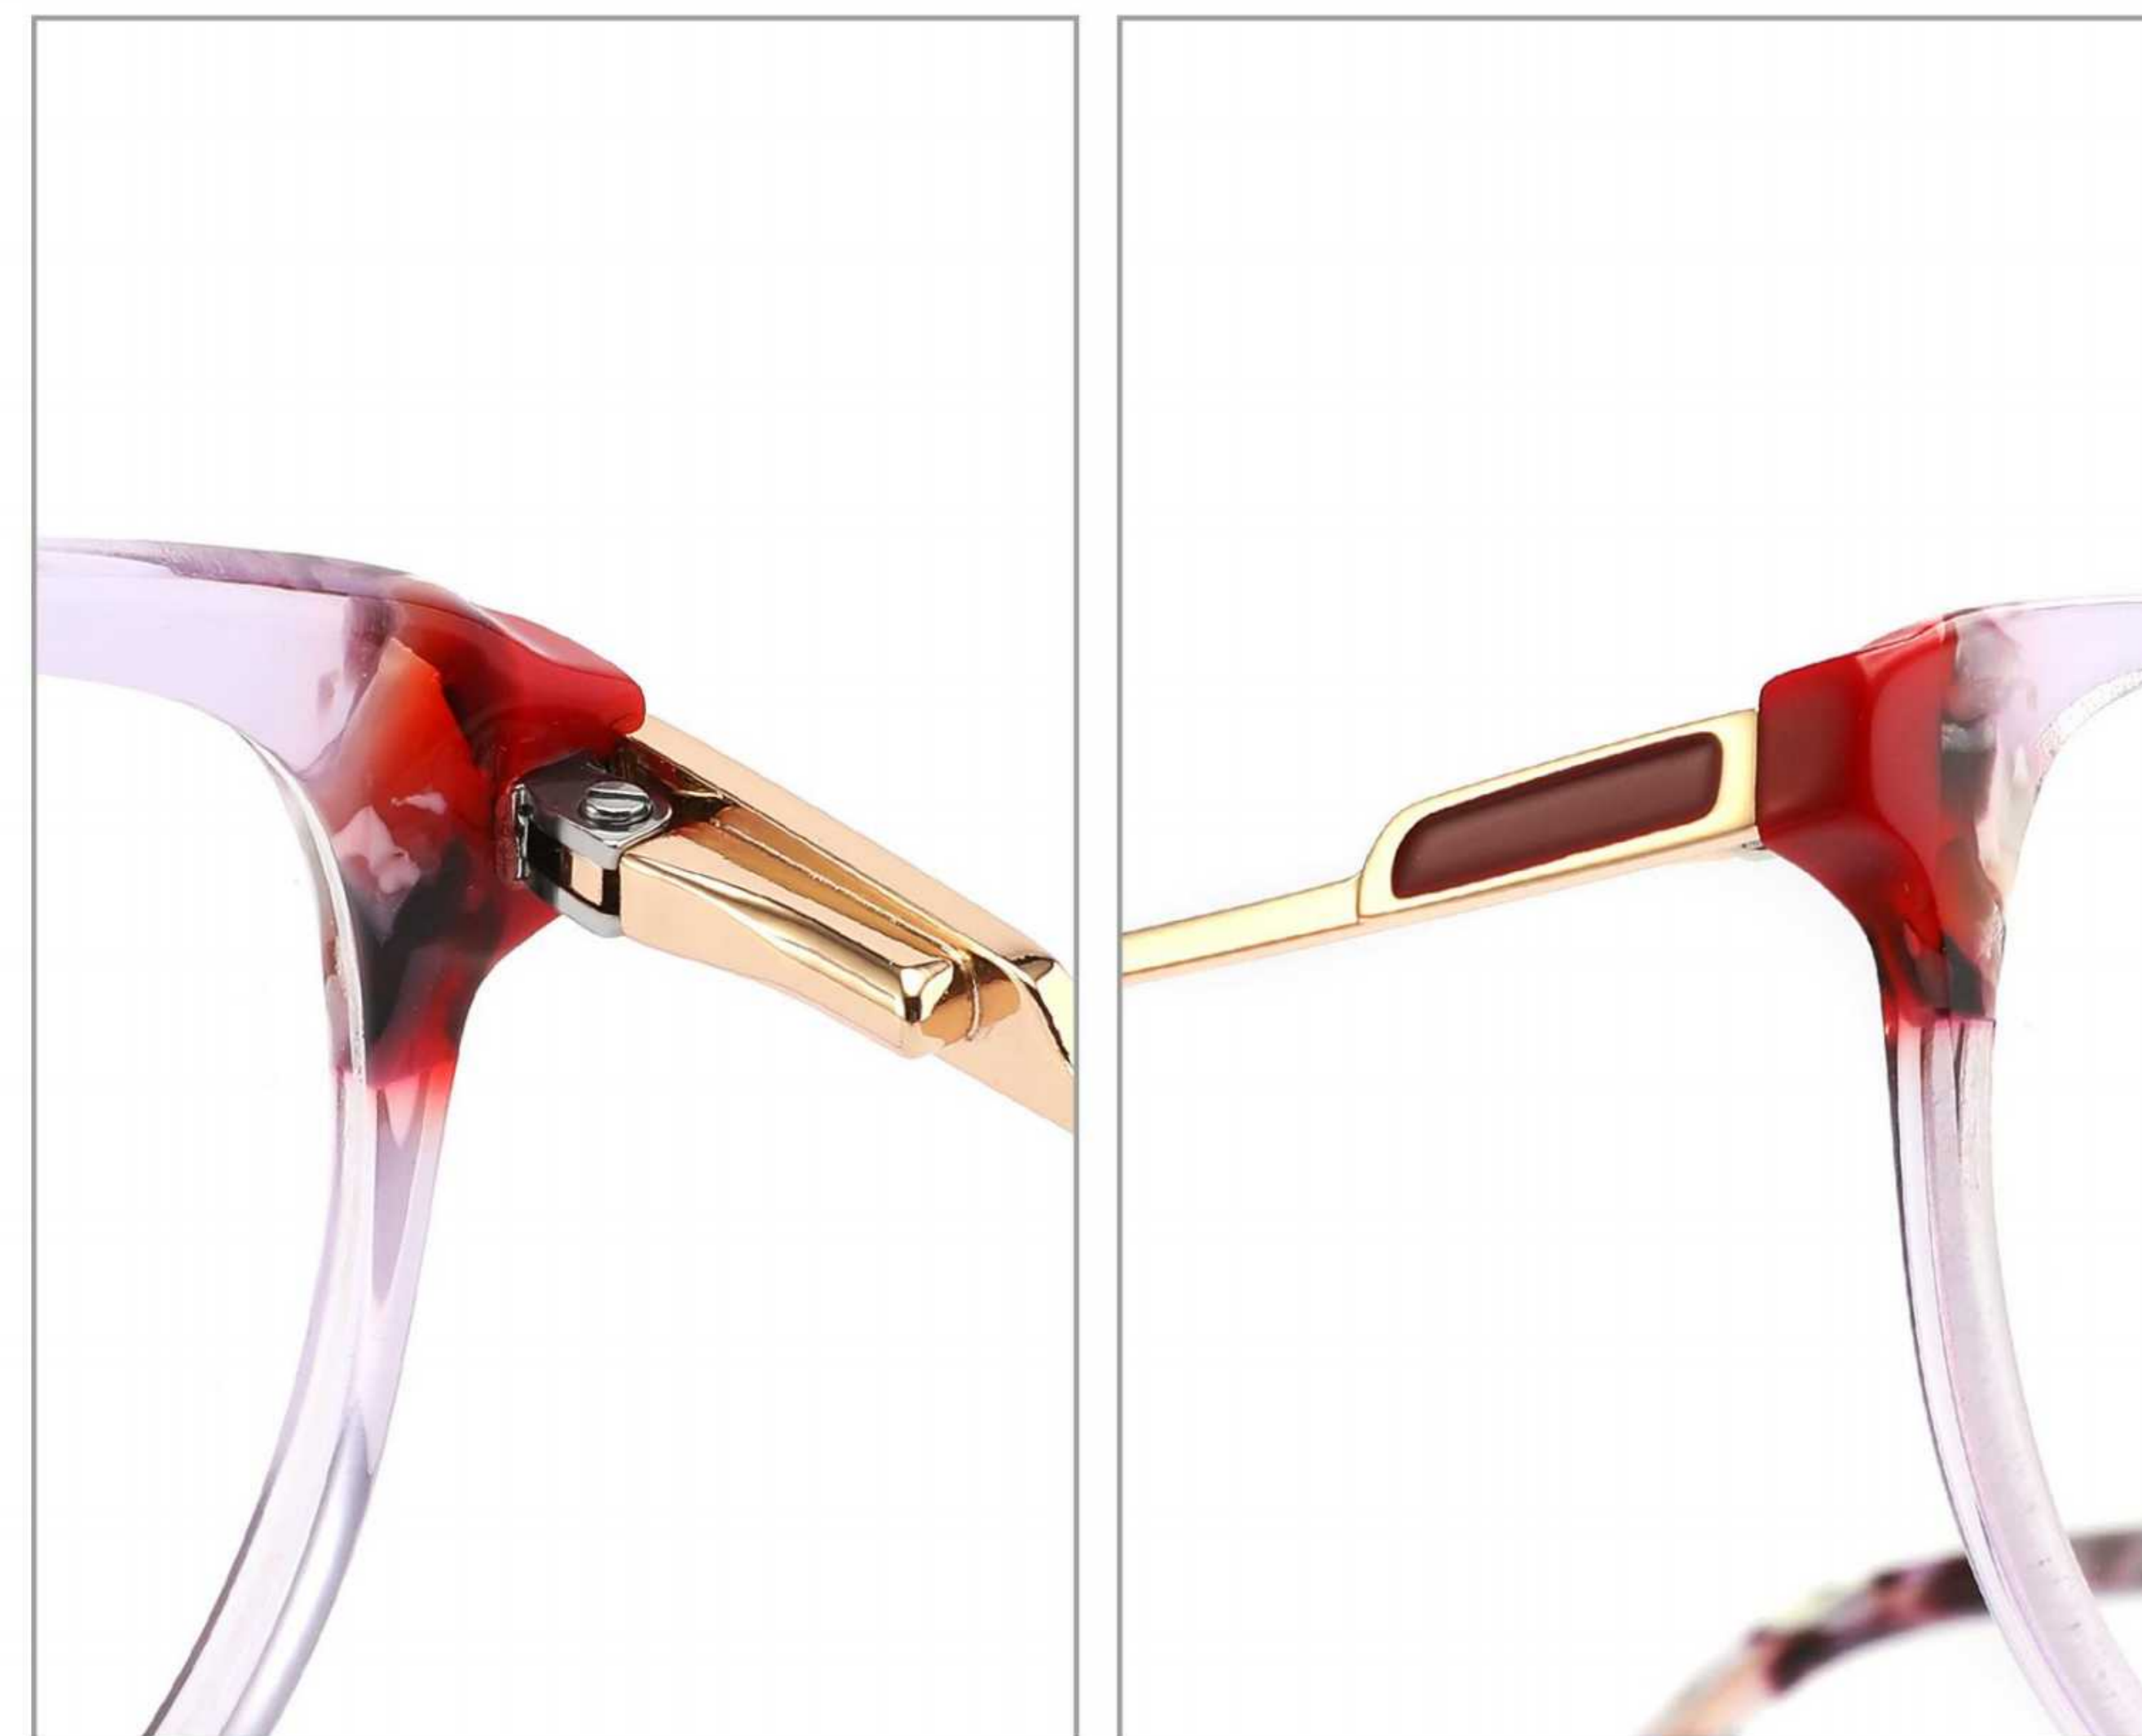

C1 PURPLE

C2 PINK

C3 BROWN BLUE

C4 PINK BLACK

MODEL:BOA1274
SIZE:50 □ 19-145
ACETATE

FRONT VIEW

COLOR DISPLAY

C1 TRANSPARENT