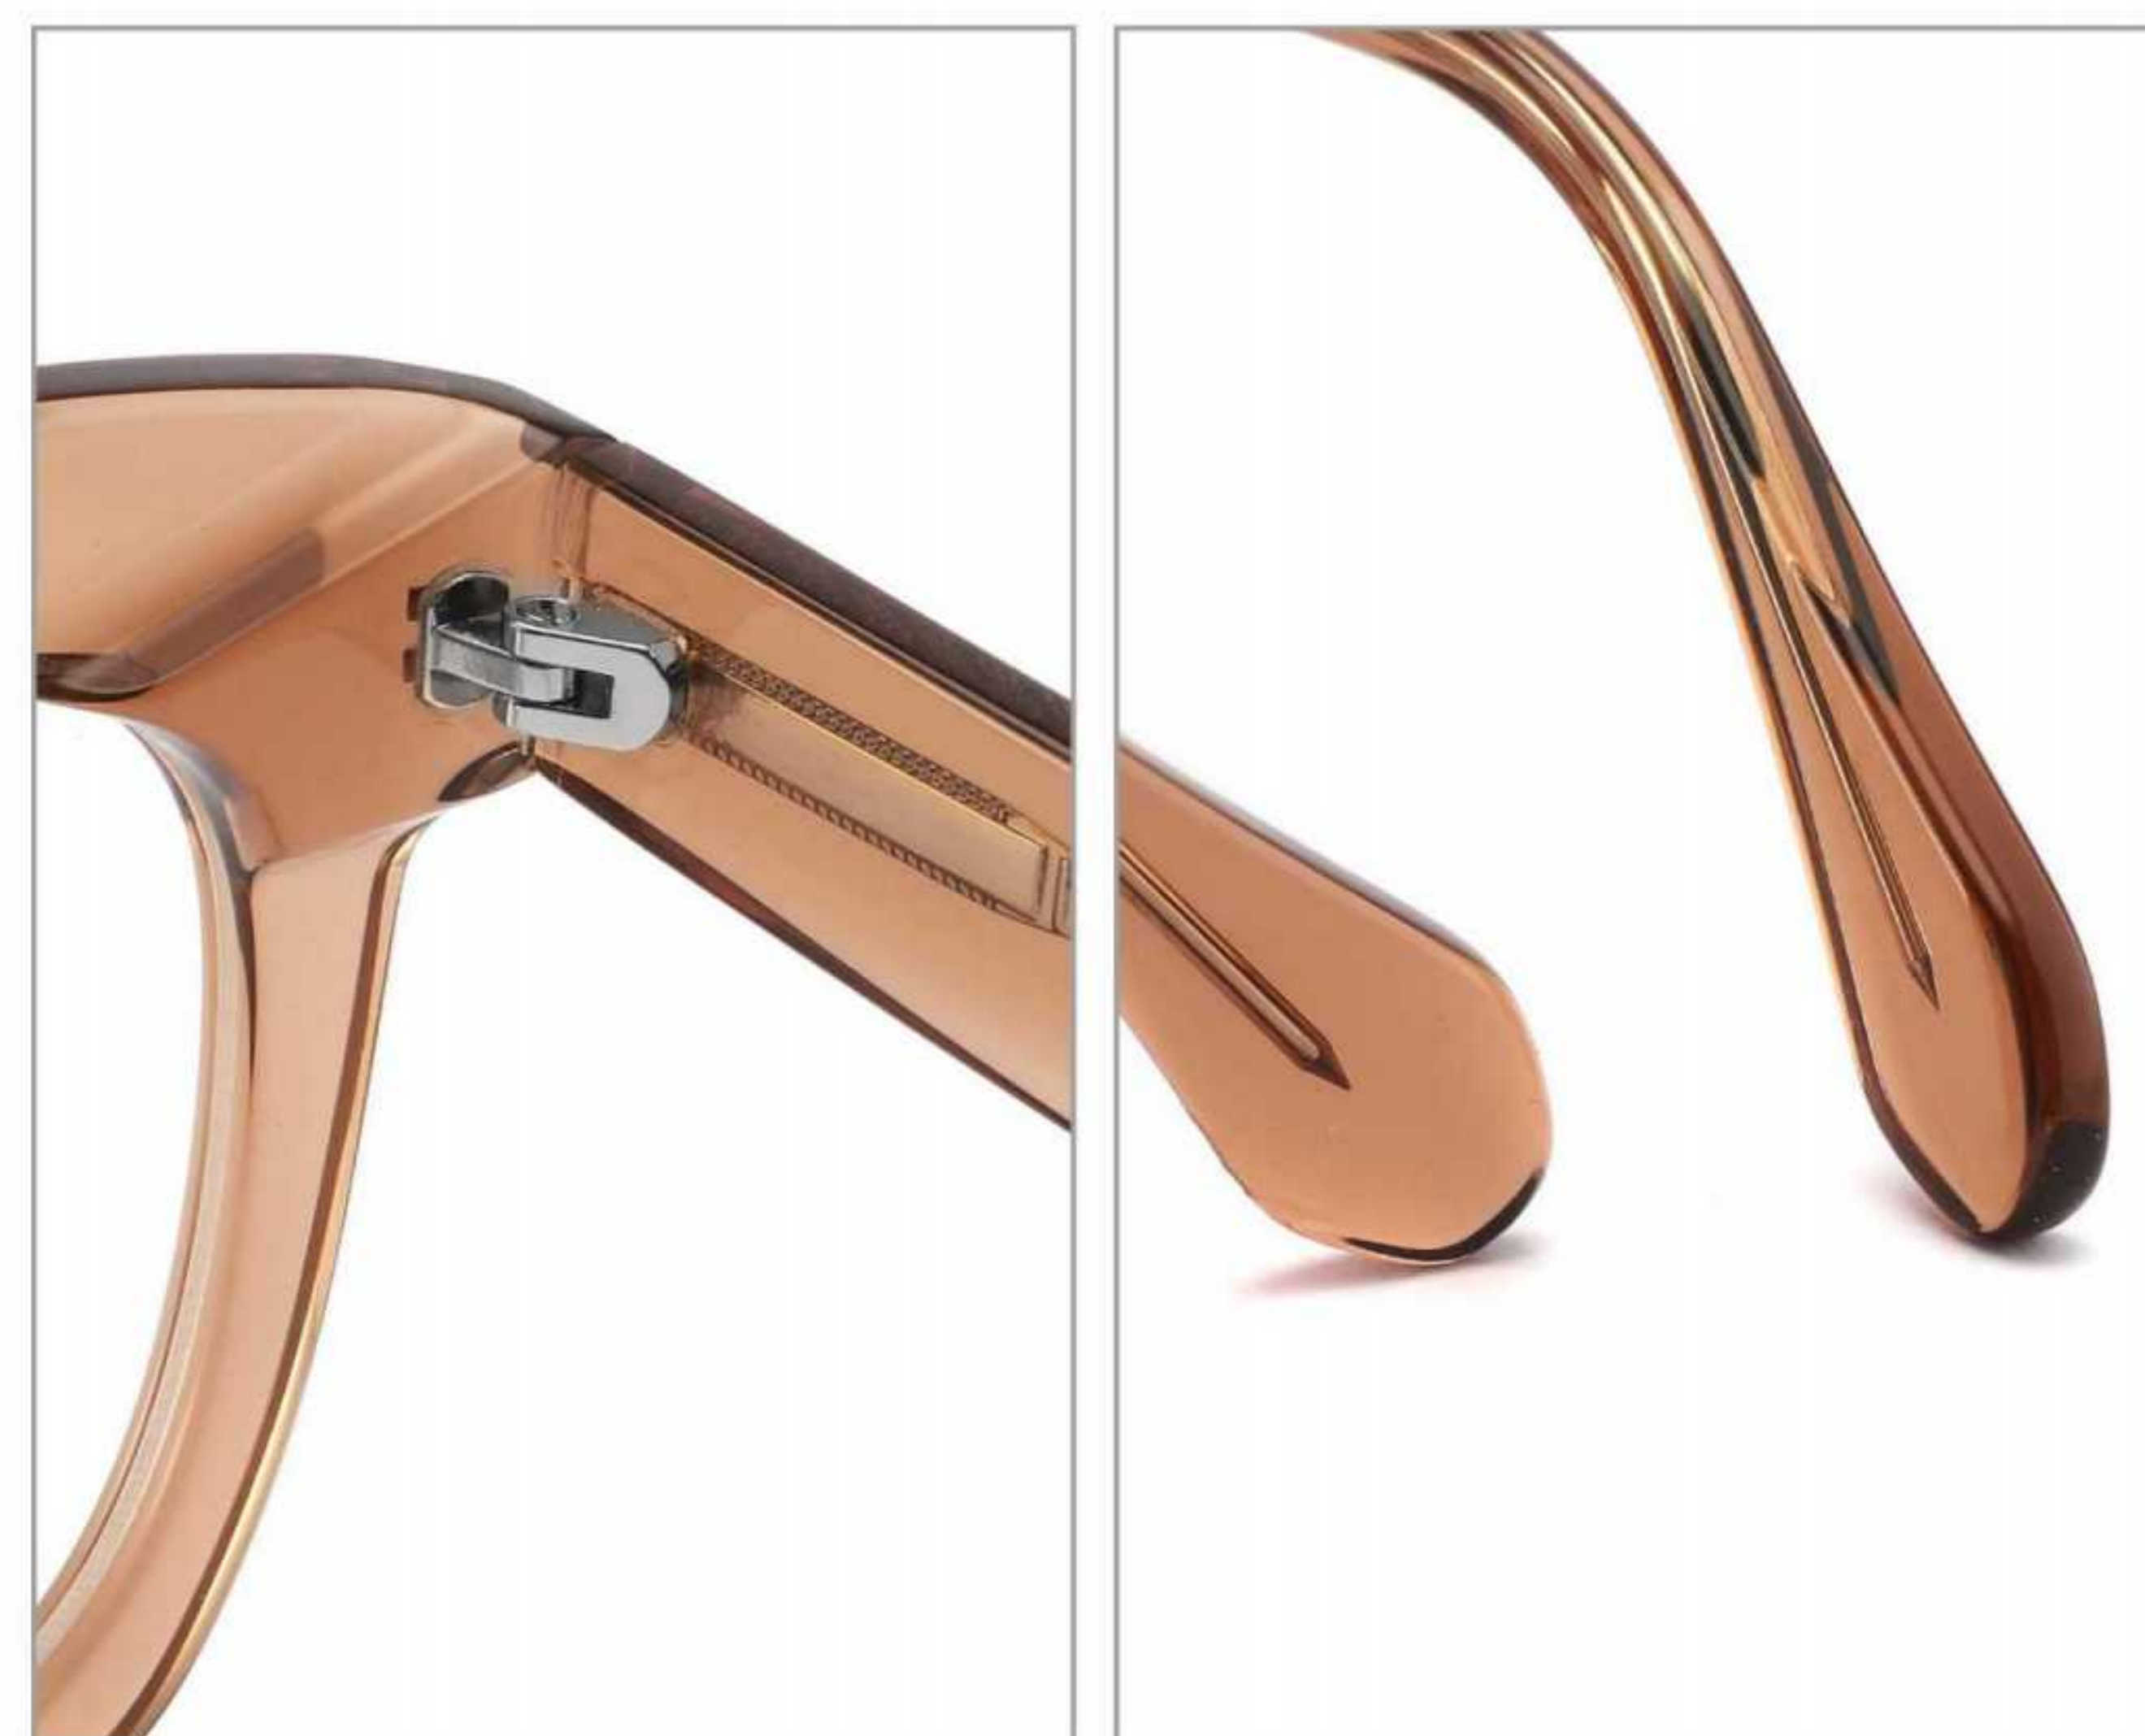

COLOR DISPLAY

C1 BLACK