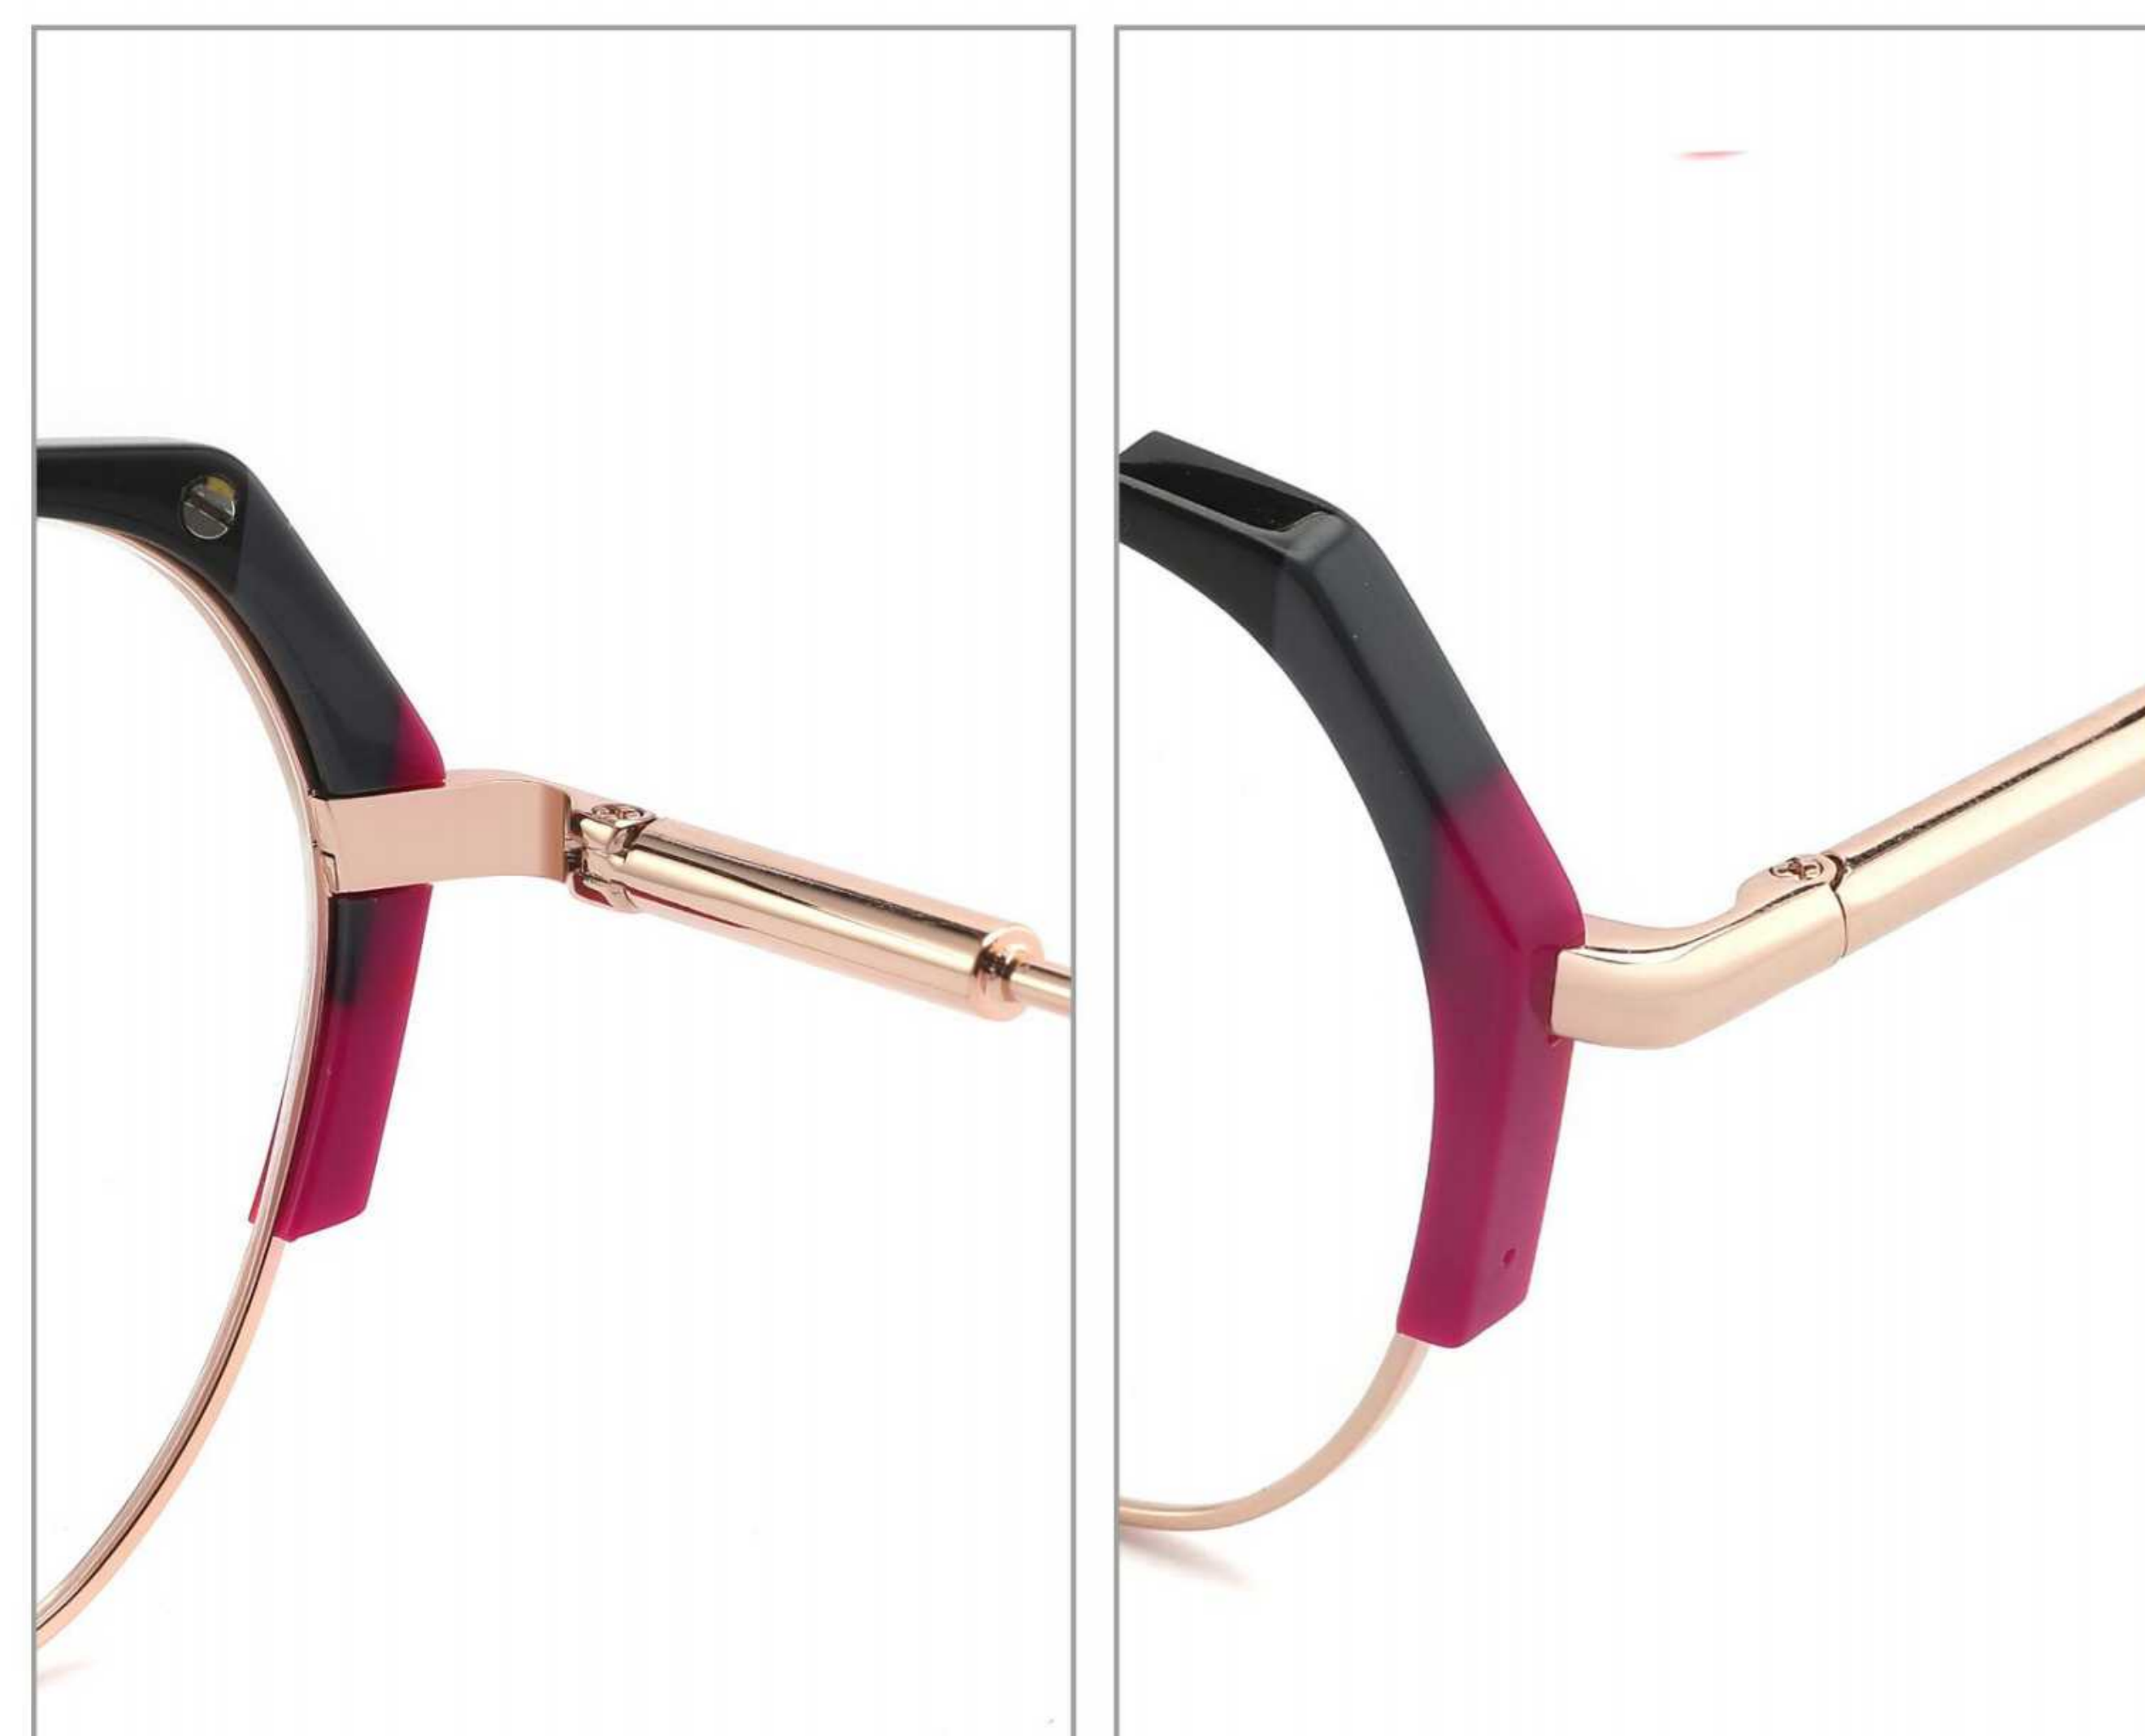

C1 RED

C2 BLUE GREEN

C3 BLUE

C4 PURPLE BLUE

MODEL:VA8010
SIZE:54 □ 18-145
METAL + LAMINATION
ACETATE

FRONT VIEW

COLOR DISPLAY

C1 PURPLE