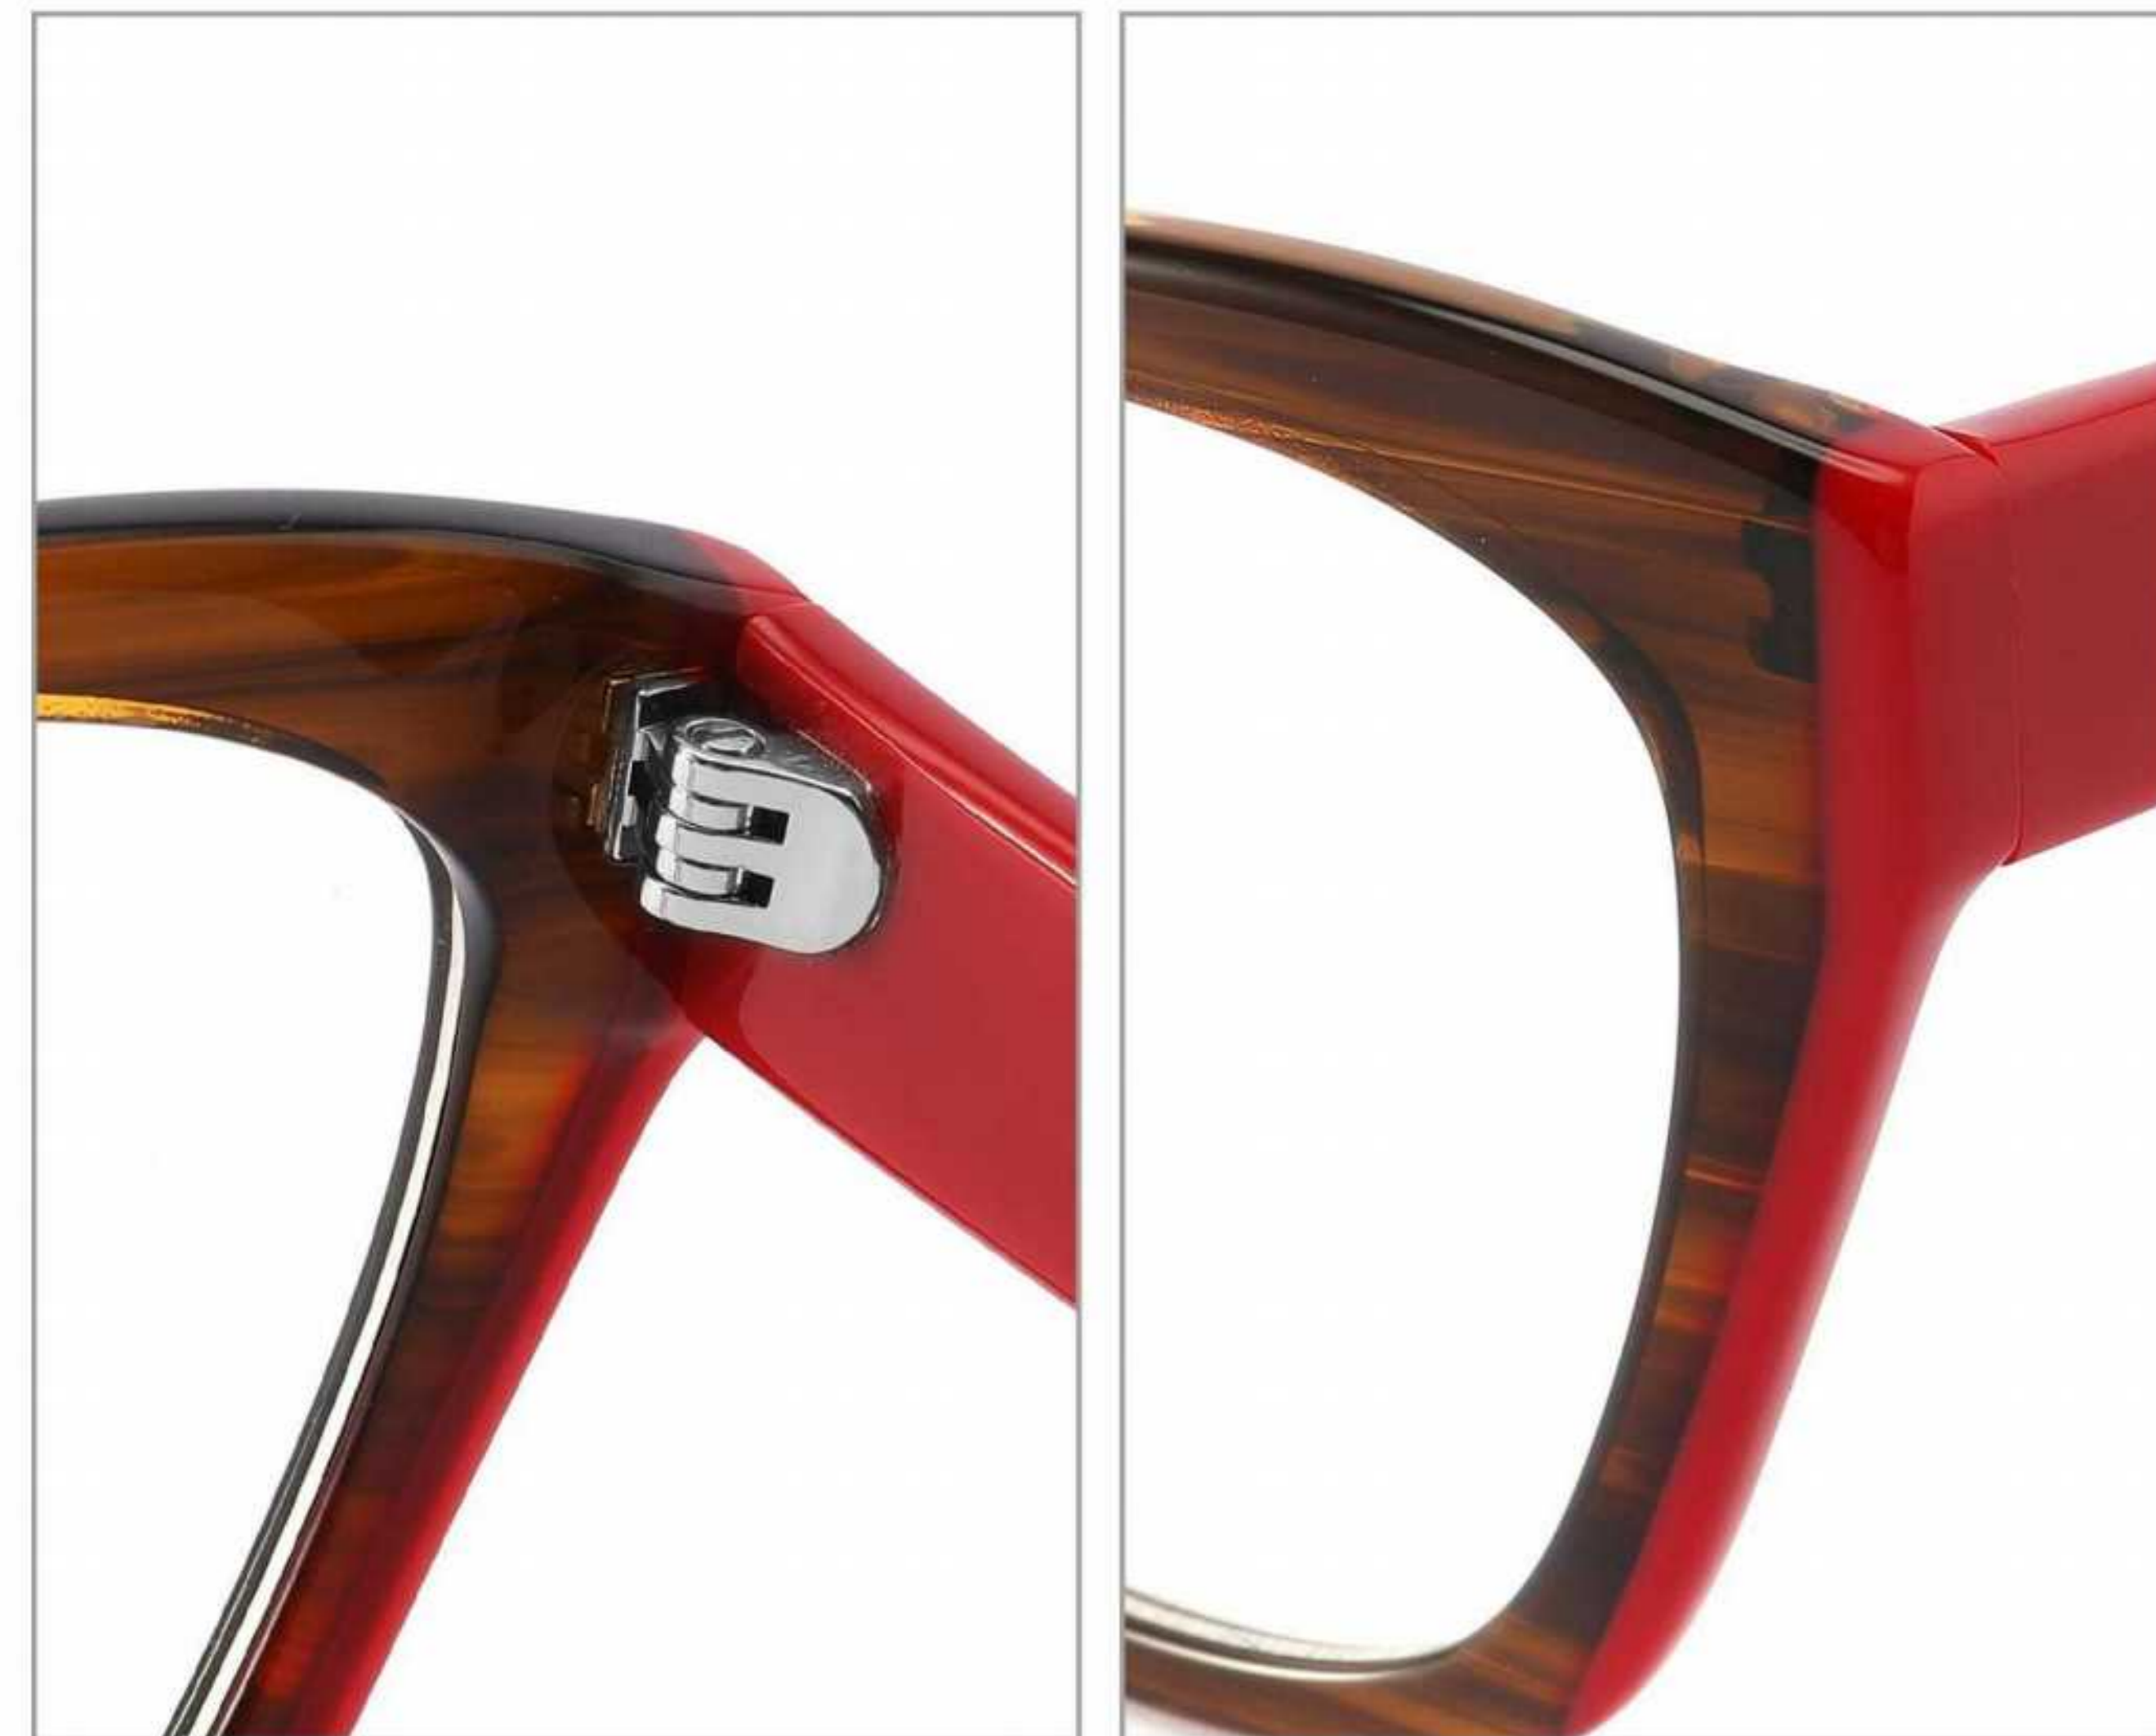

FRONT VIEW

COLOR DISPLAY

C1 TORTOISESHELL PURPLE