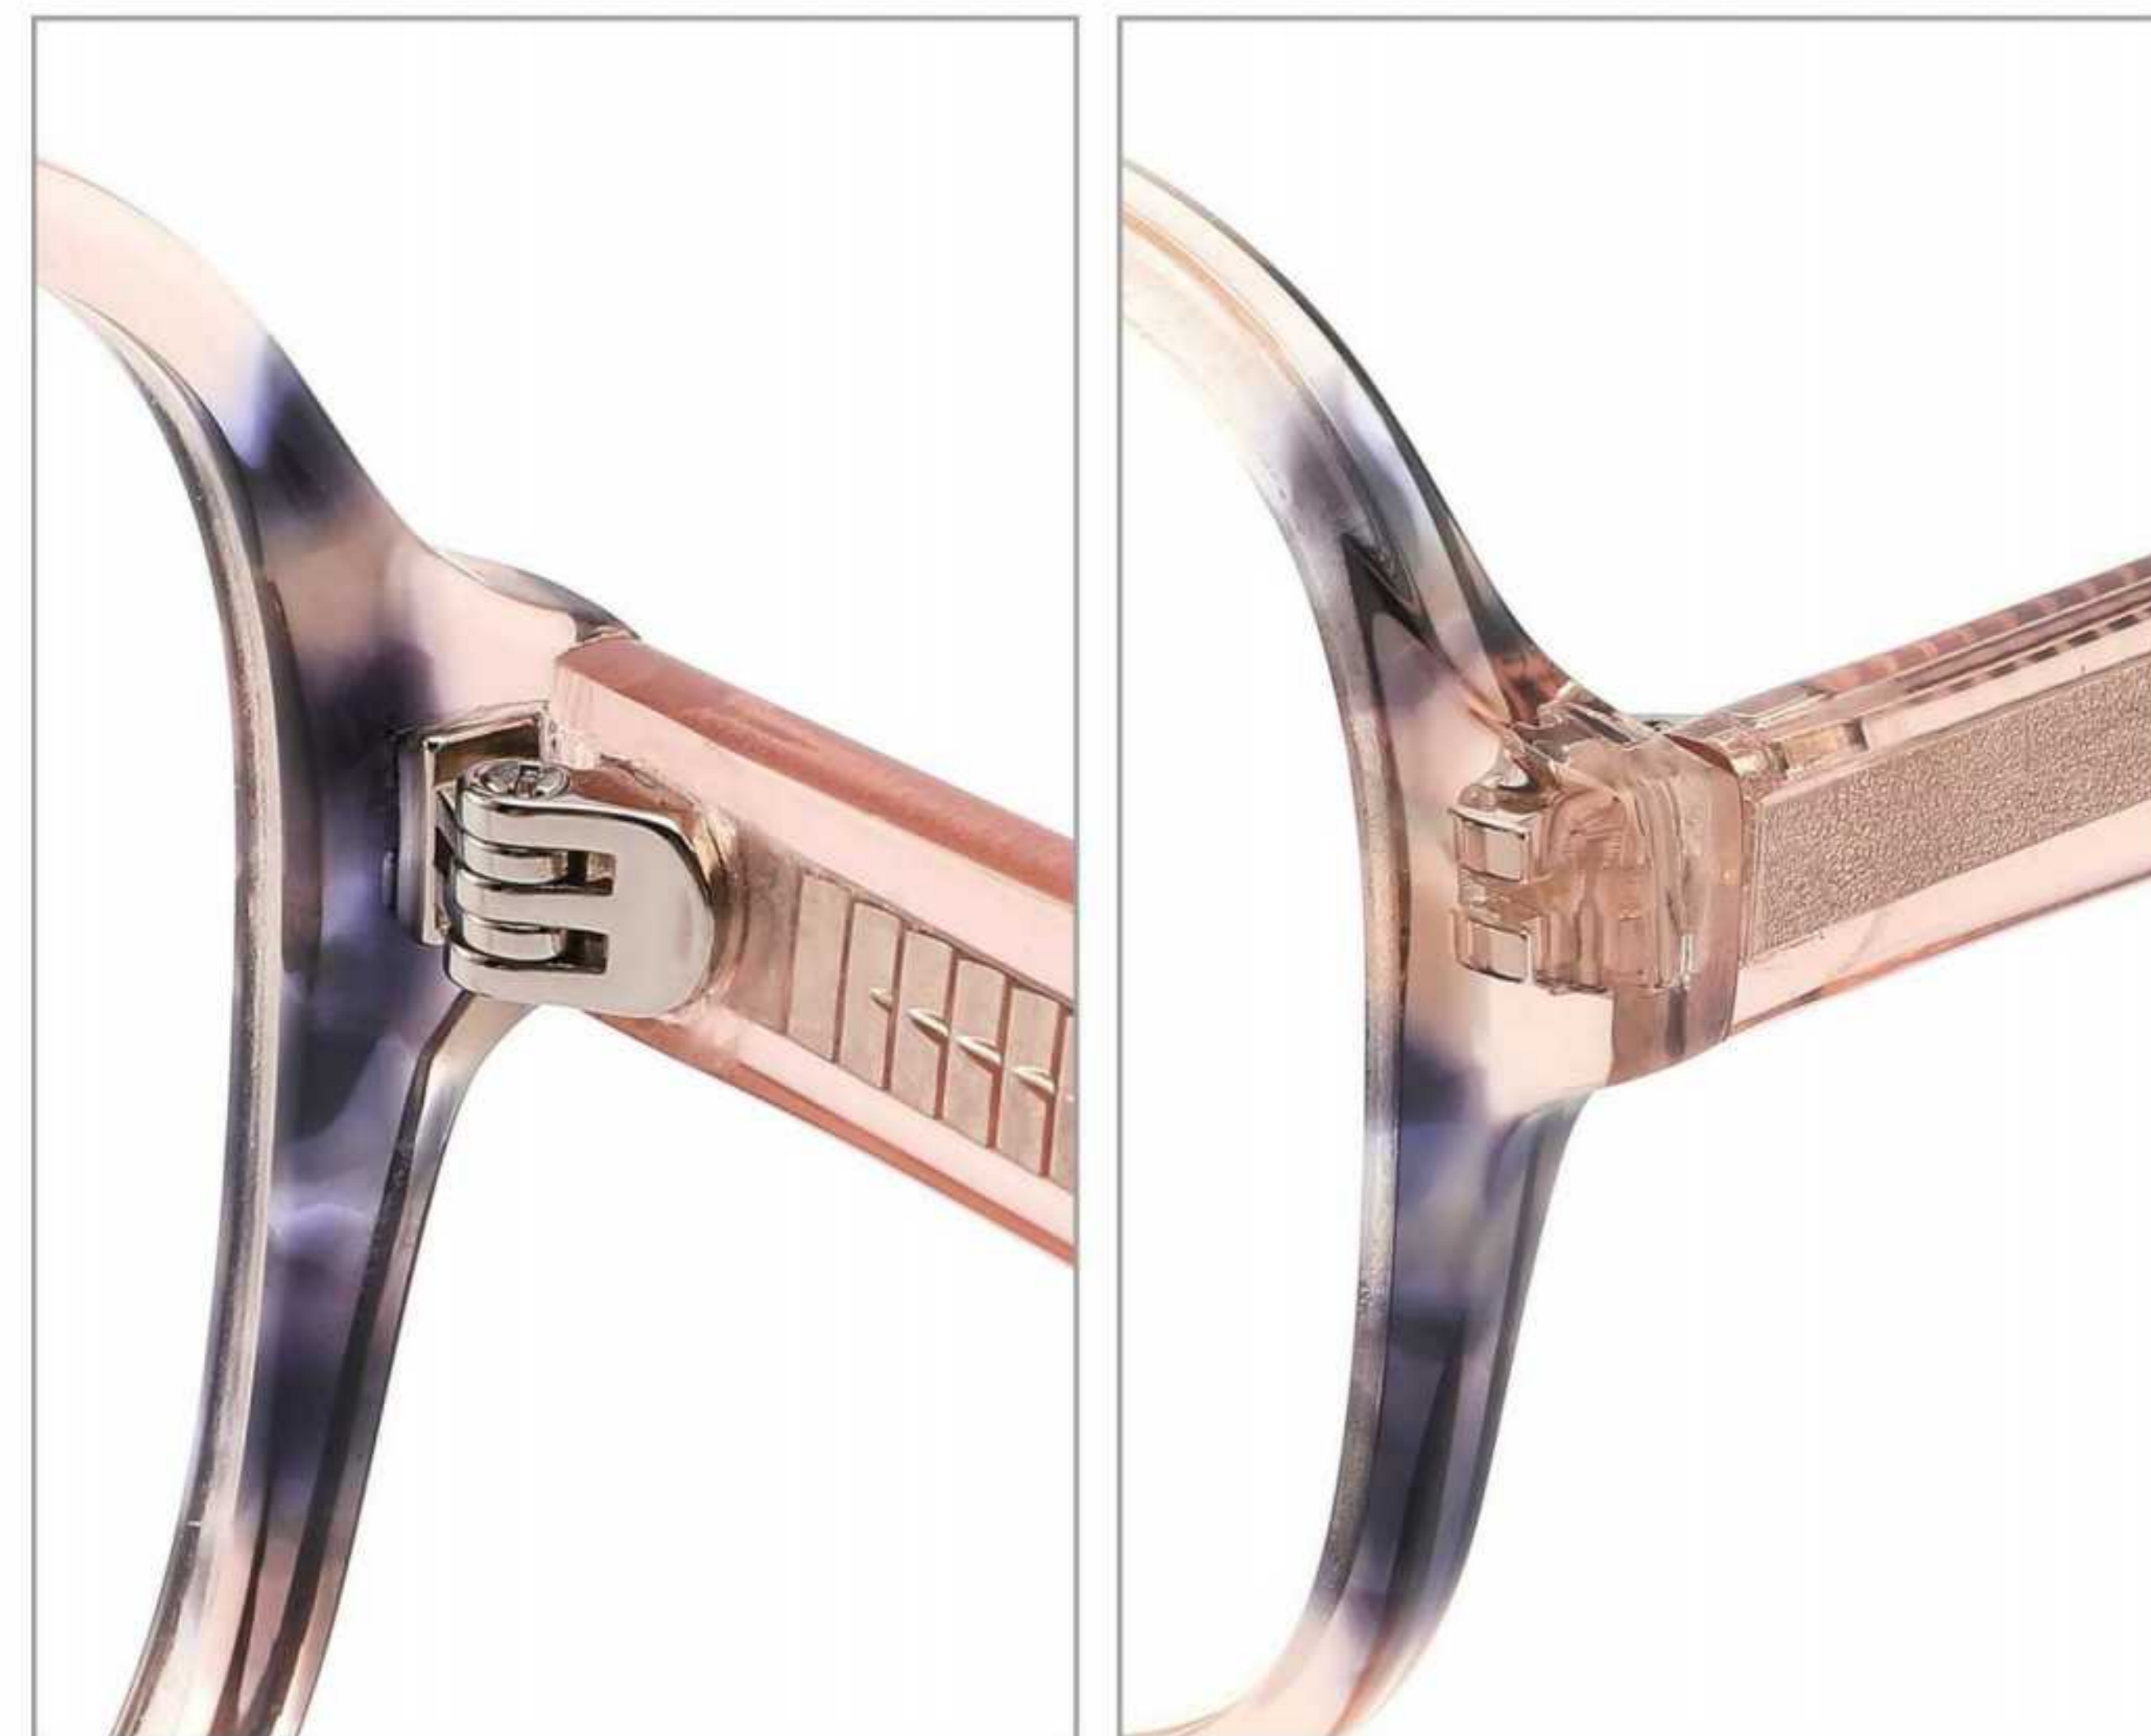

COLOR DISPLAY

C1 PINK GREY