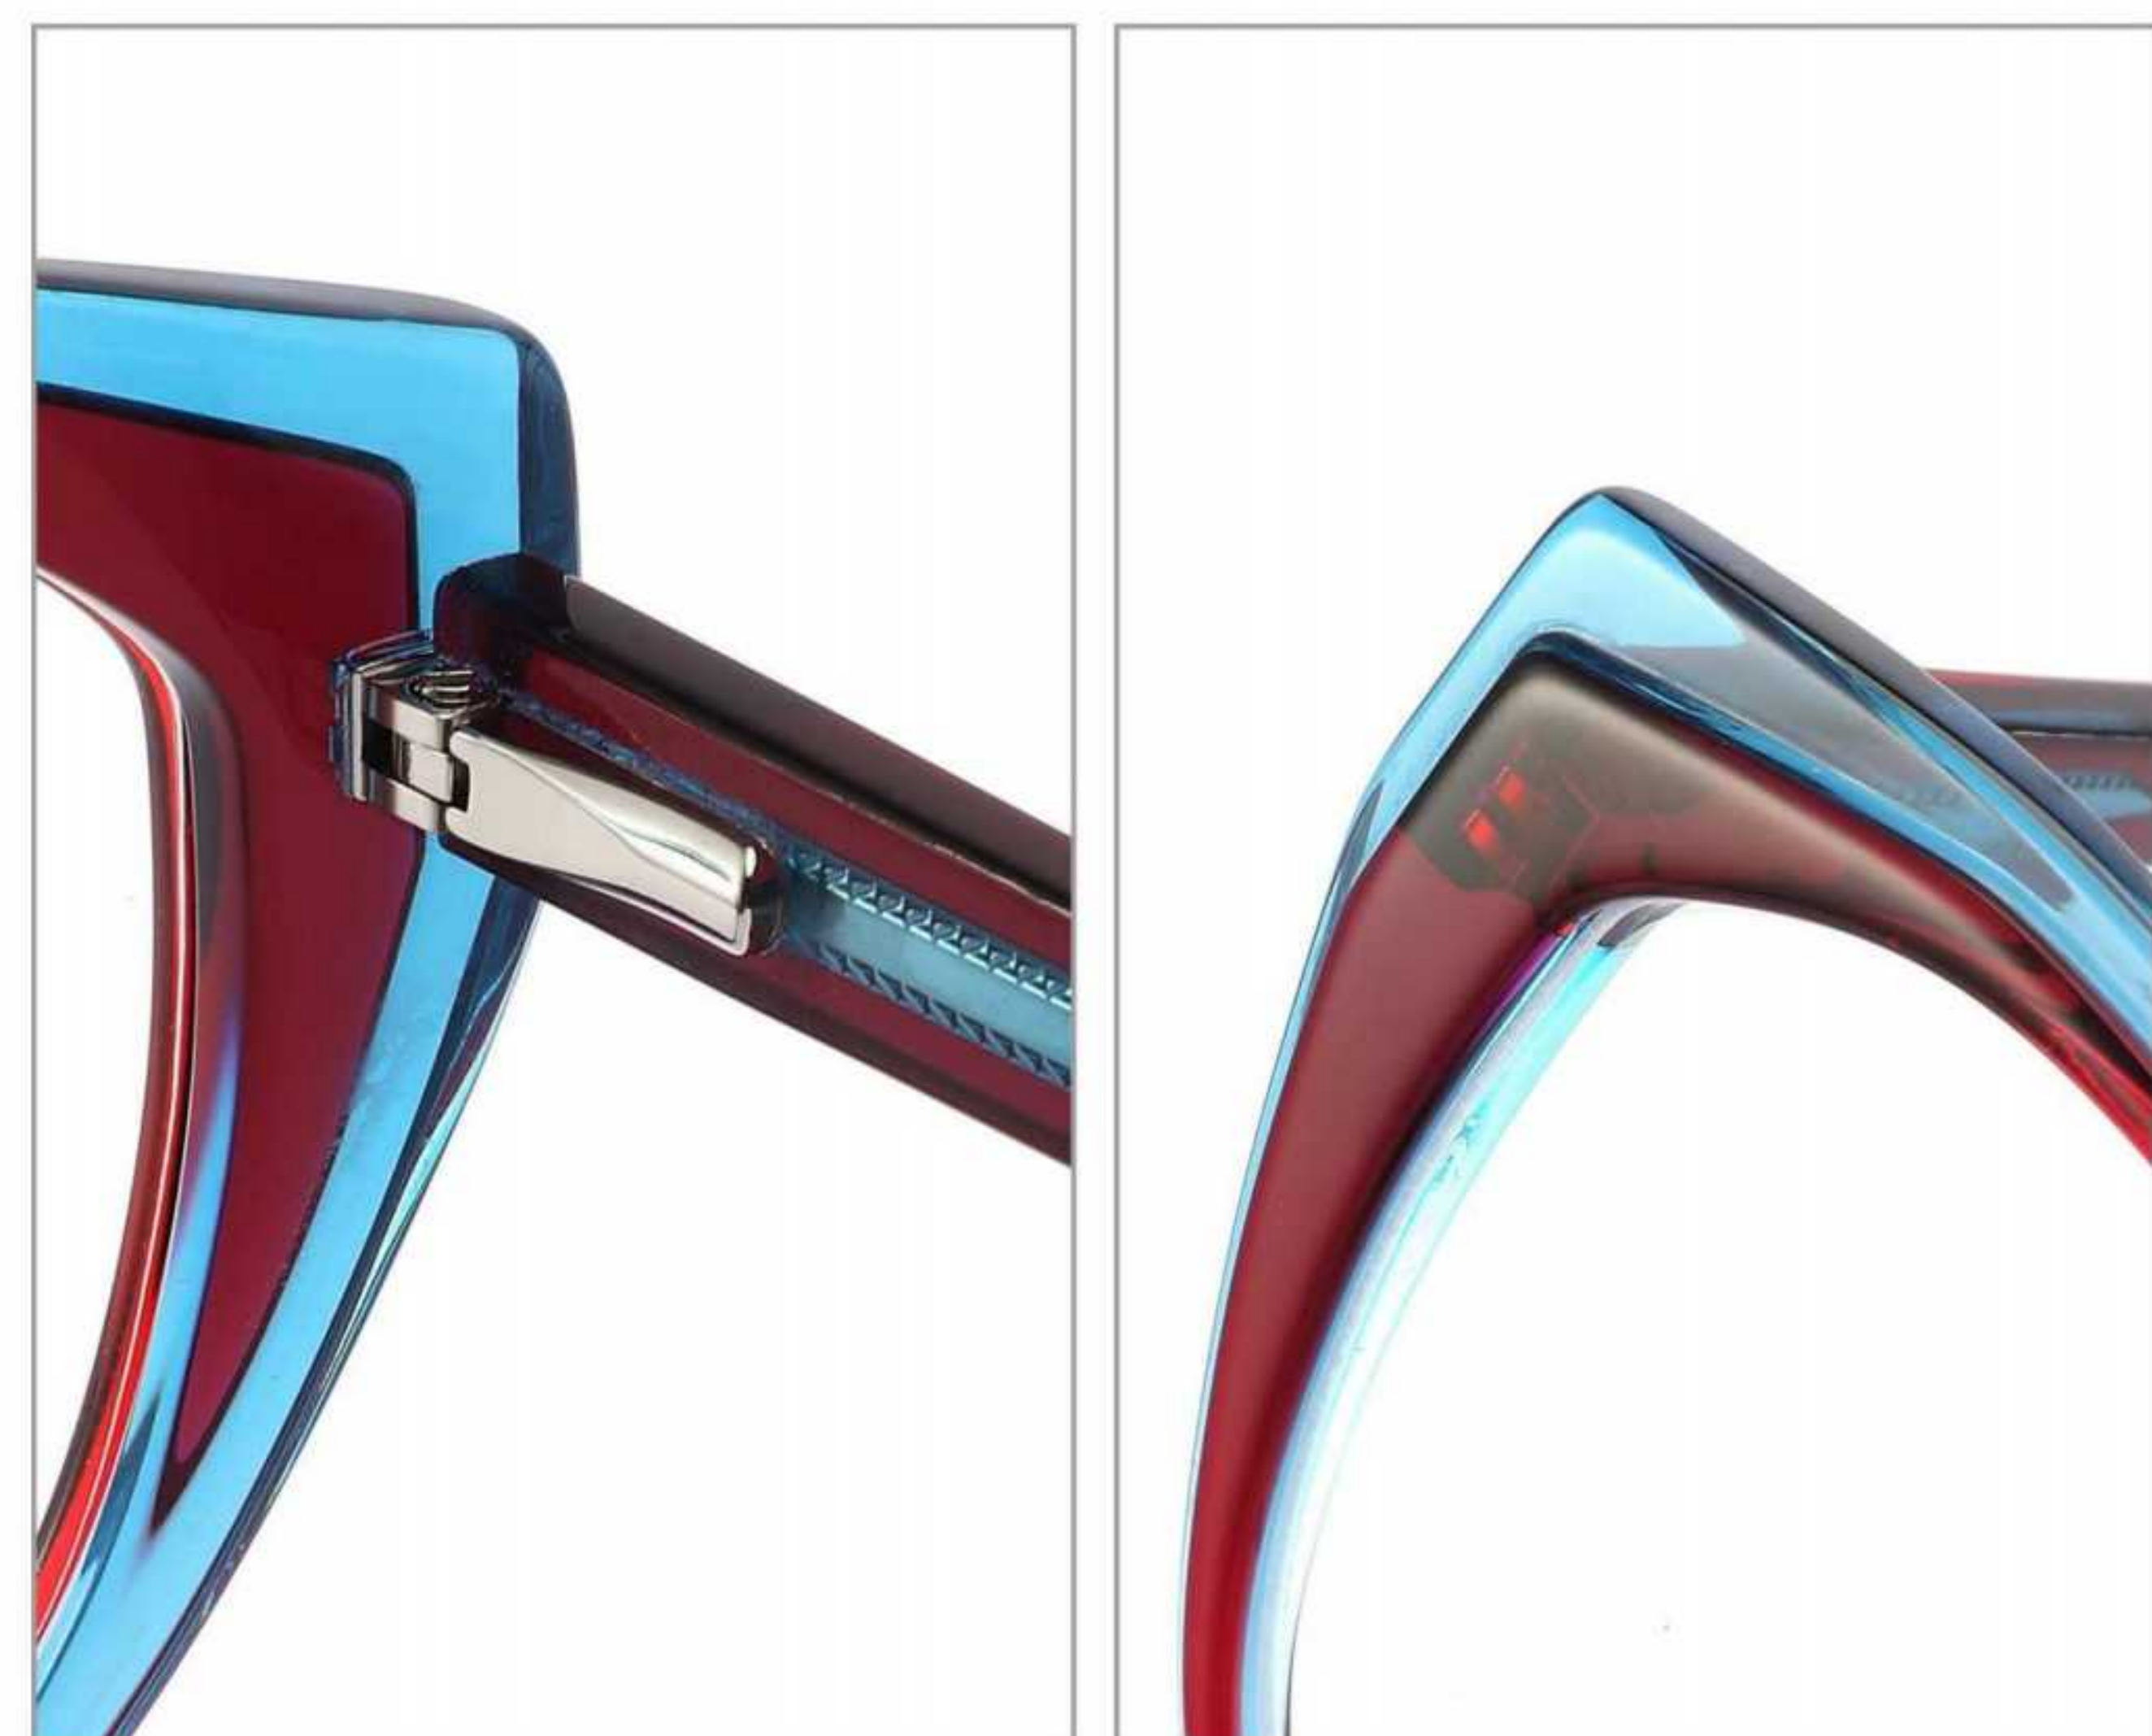

FRONT VIEW

COLOR DISPLAY