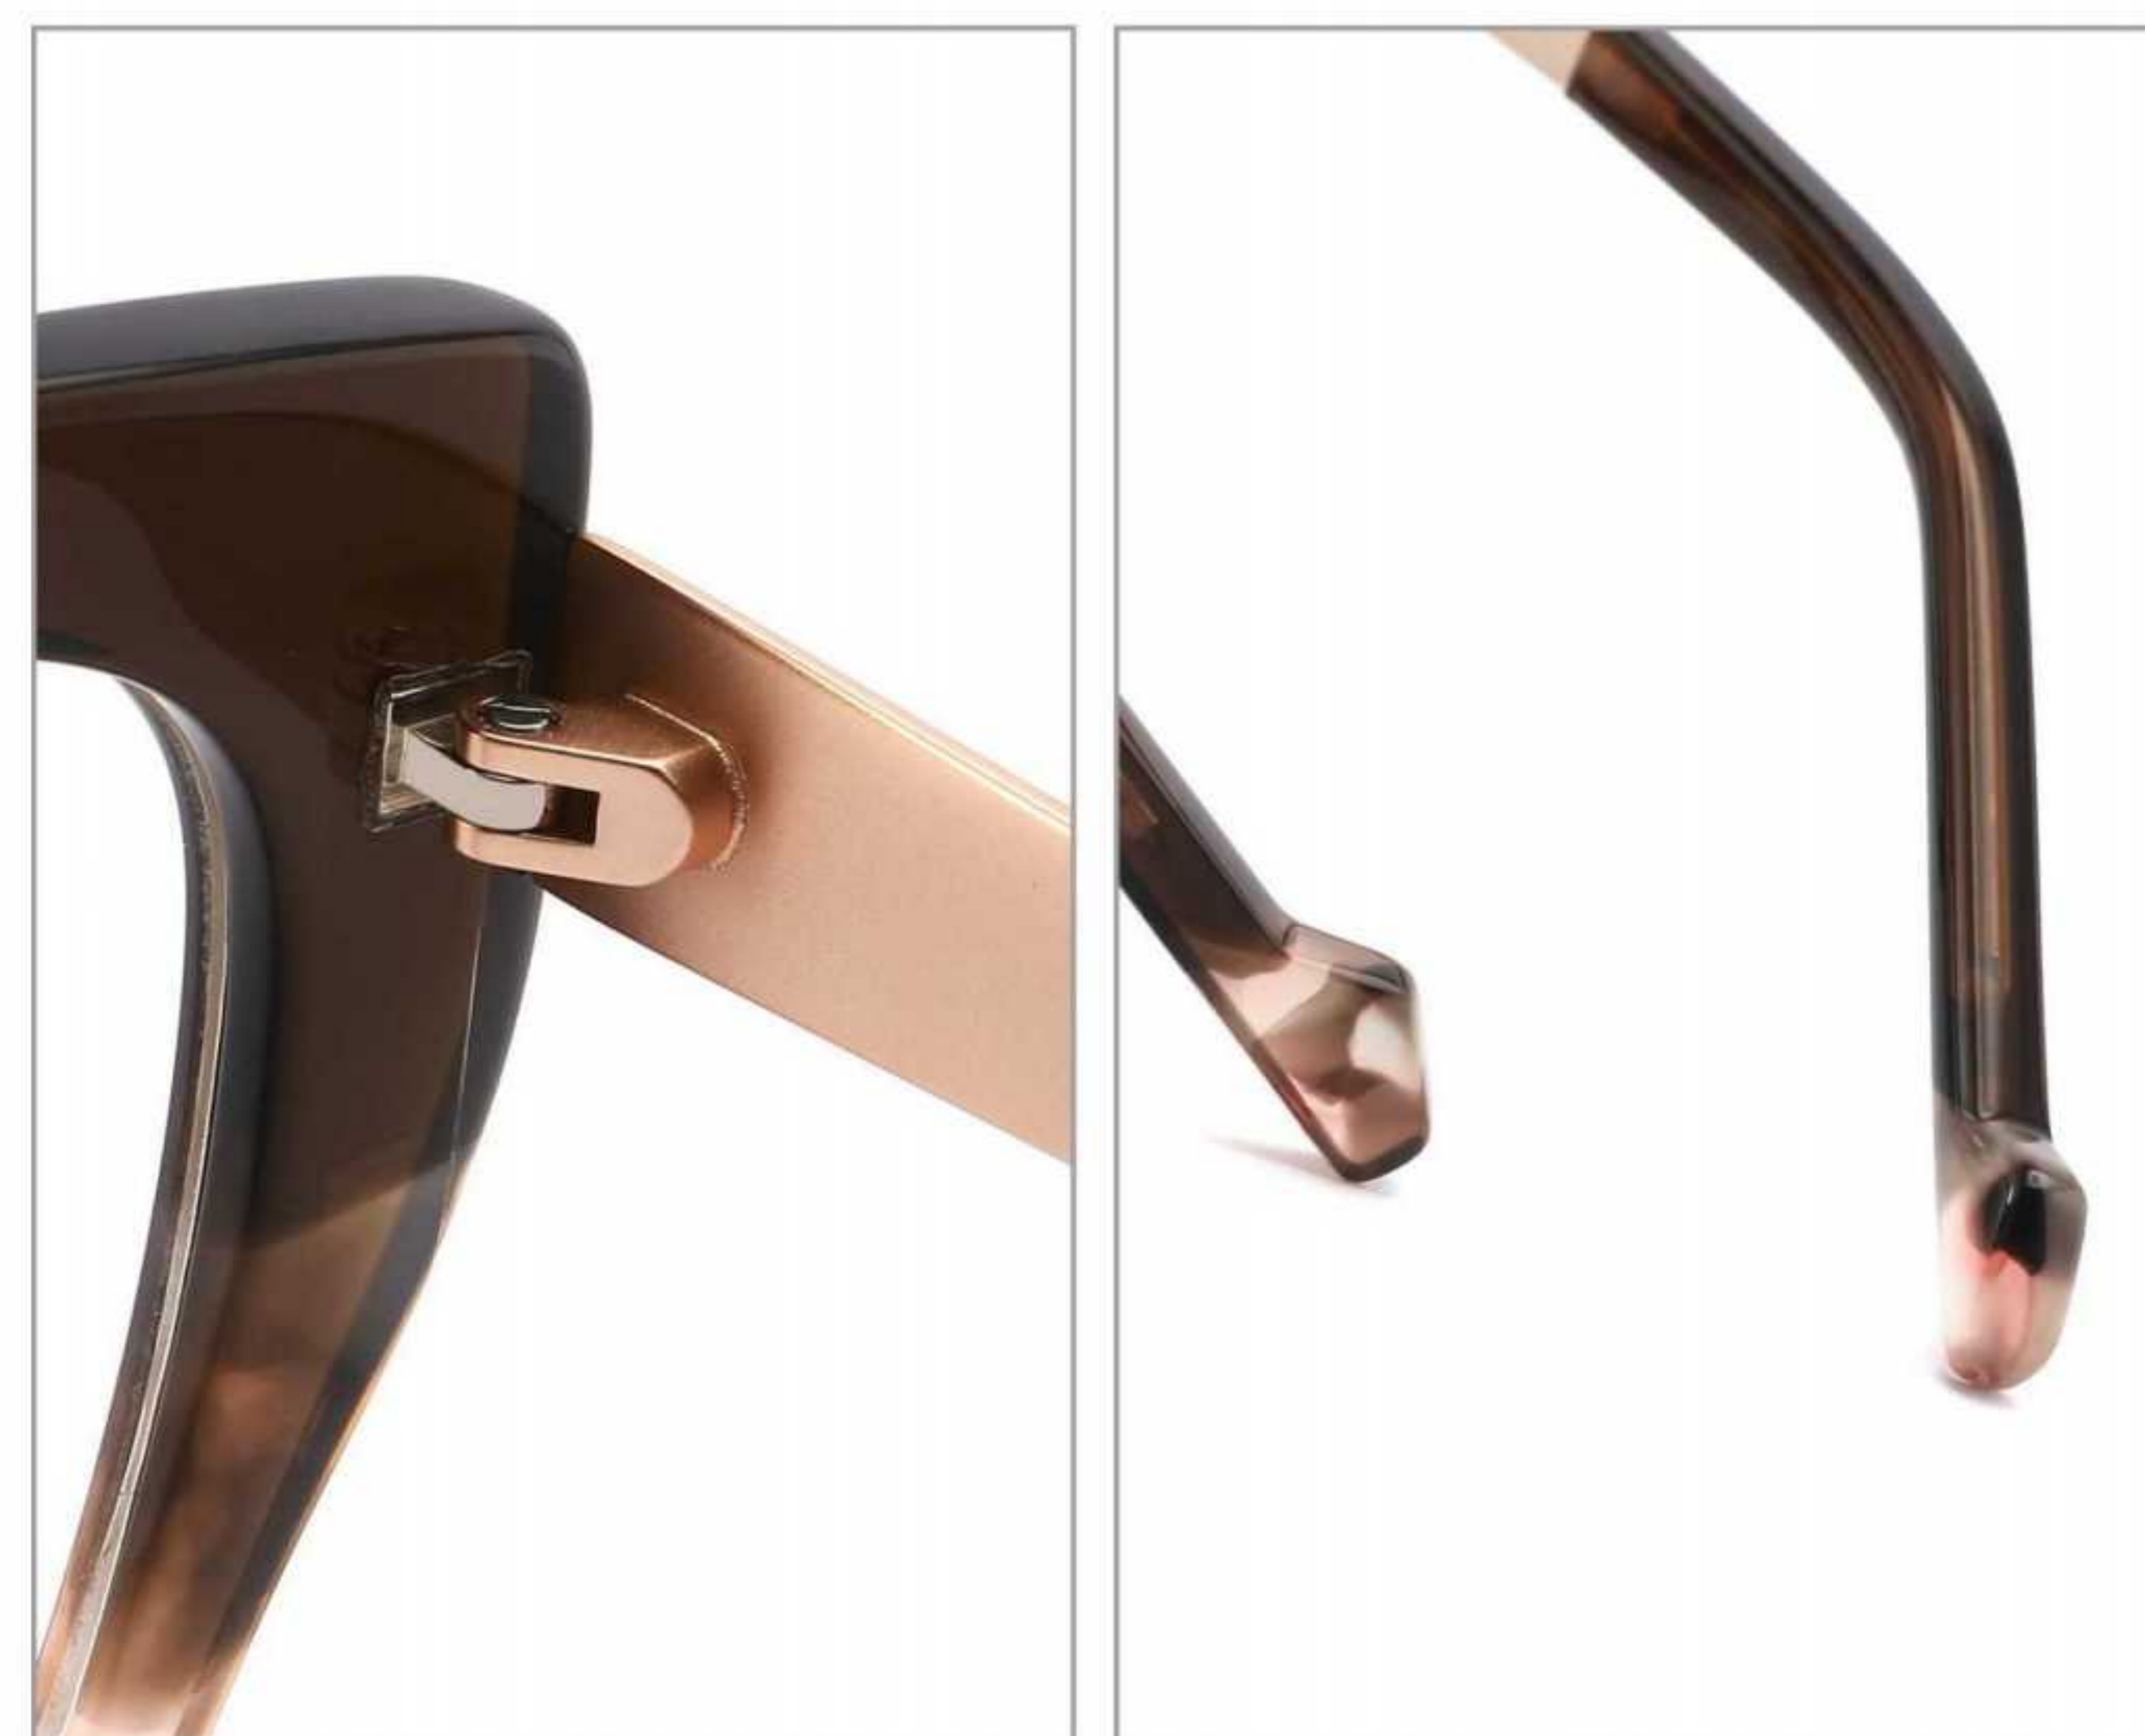

C1 TORTOISESHELL PURPLE

C2 TORTOISESHELL BROWN

C3 RED TORTOISESHELL

C4 TORTOISESHELL ROSE RED

MODEL:VA6515
SIZE:53 □ 19-145
ACETATE

FRONT VIEW

COLOR DISPLAY

C1 BROWN