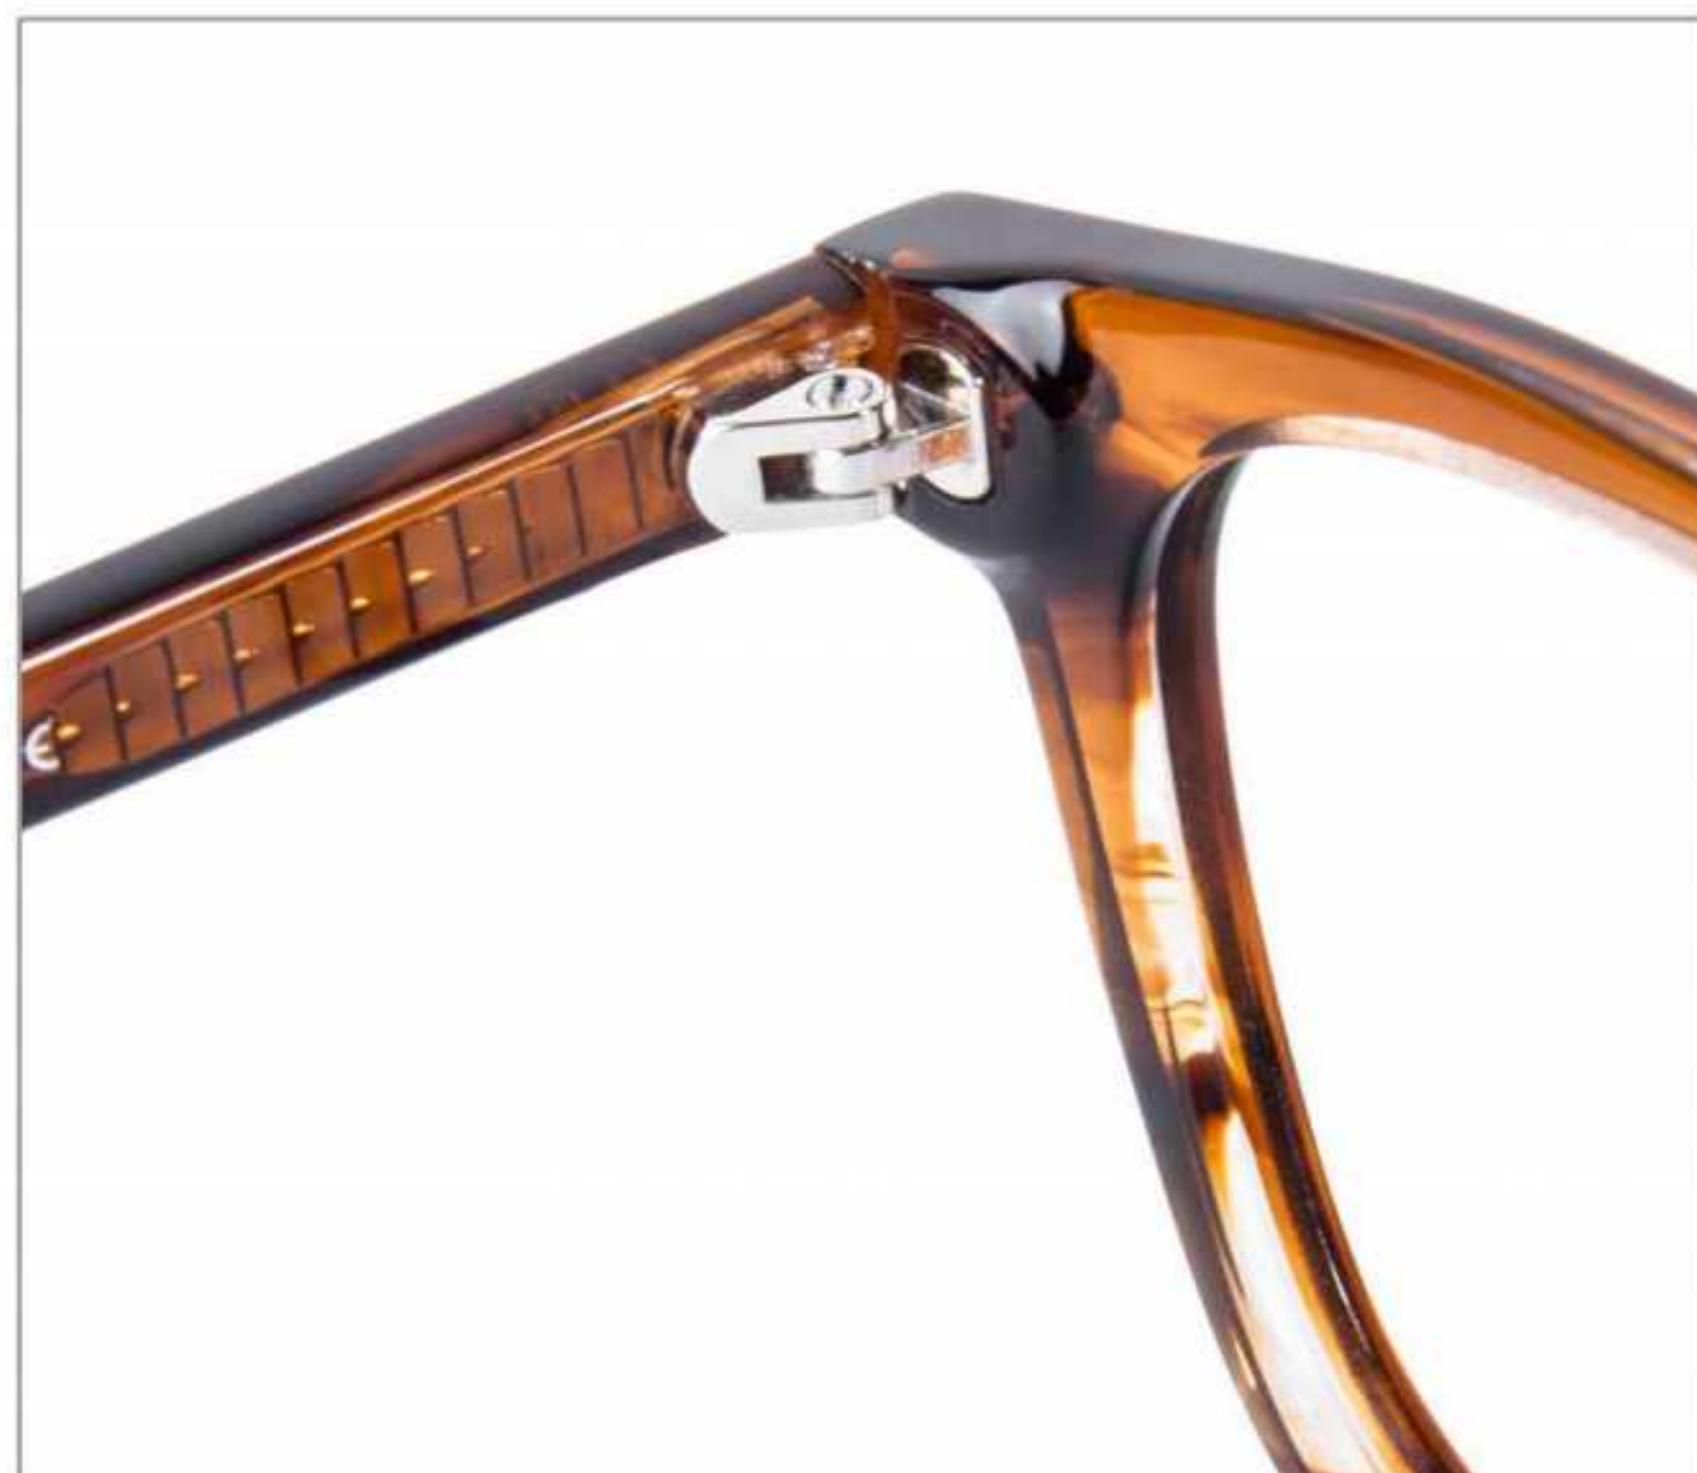

C2 TRANSPARENT

C3 TORTOISESHELL

C4 PINK

MODEL:BOA1209
SIZE:50□20-145

FRONT VIEW

COLOR DISPLAY

C1 WOODGRAIN

C2 GREY STRIPE