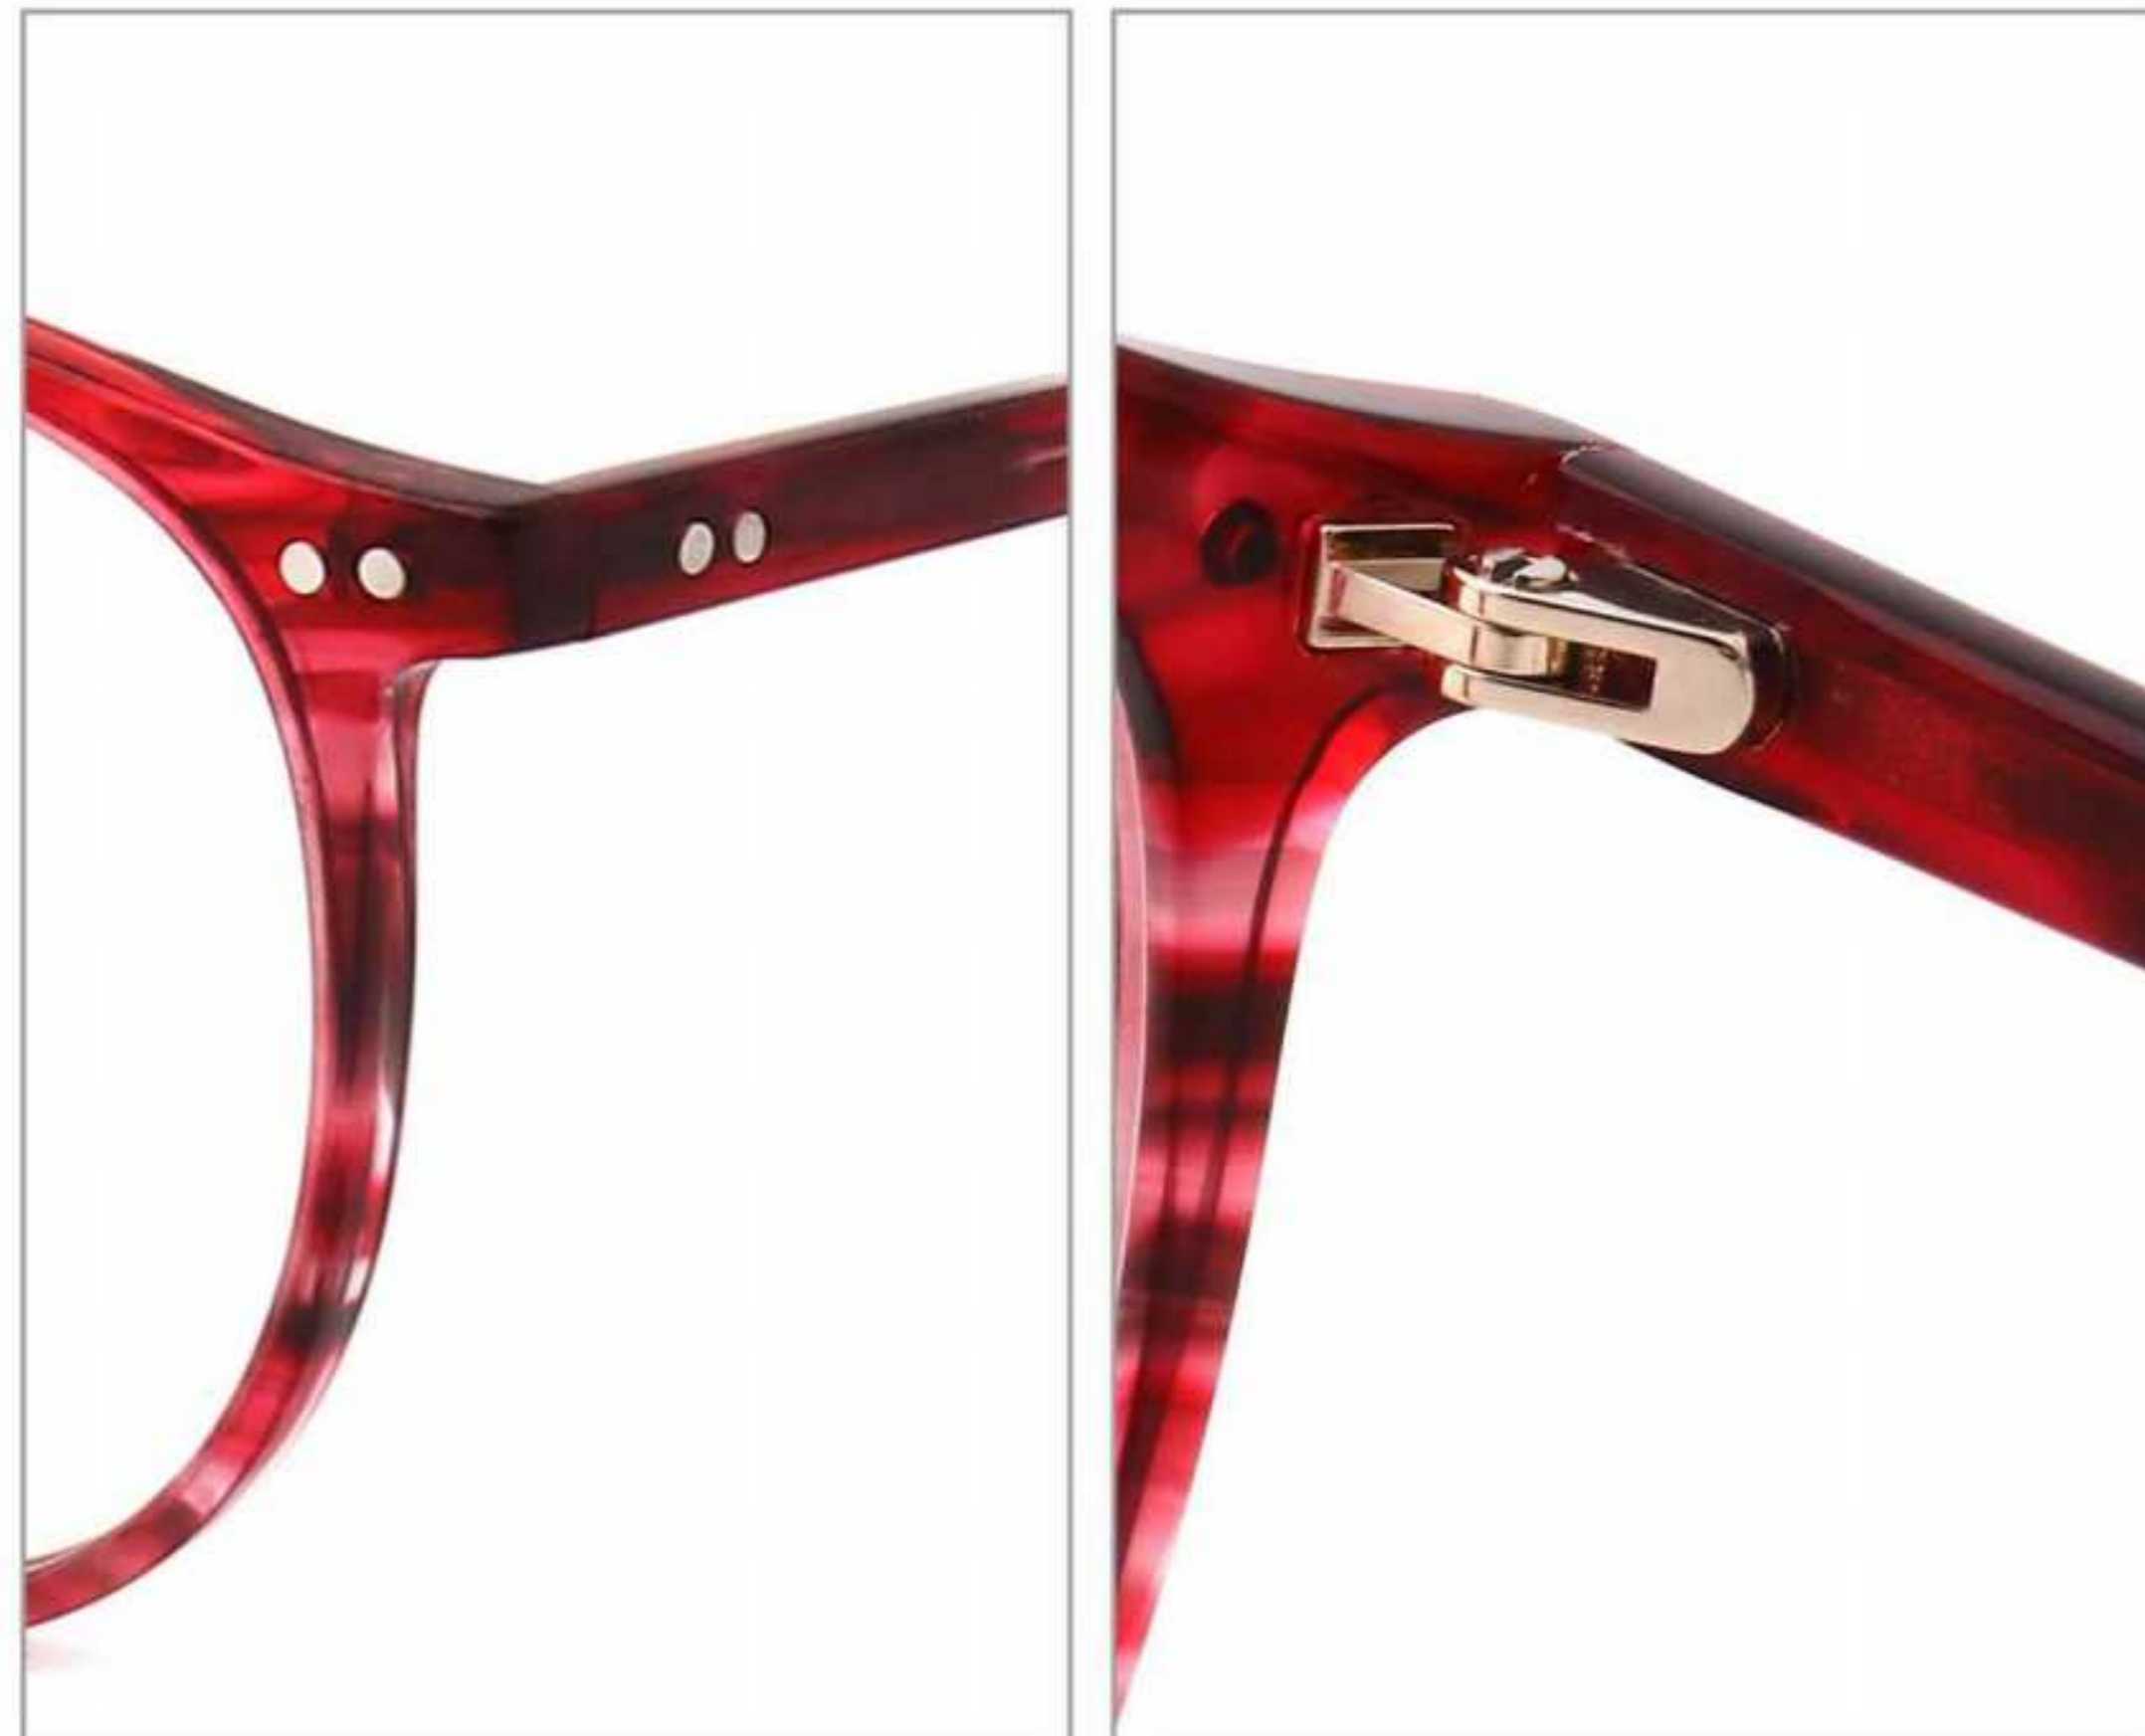

C2 PURPLE DEMI

6PCS LEFT

C3 CRYSTAL BLUE

C4 CRYSTAL BROWN

MODEL:BOA1152
SIZE:54 □ 17-145

FRONT VIEW

COLOR DISPLAY

C1 GREY STRIPE