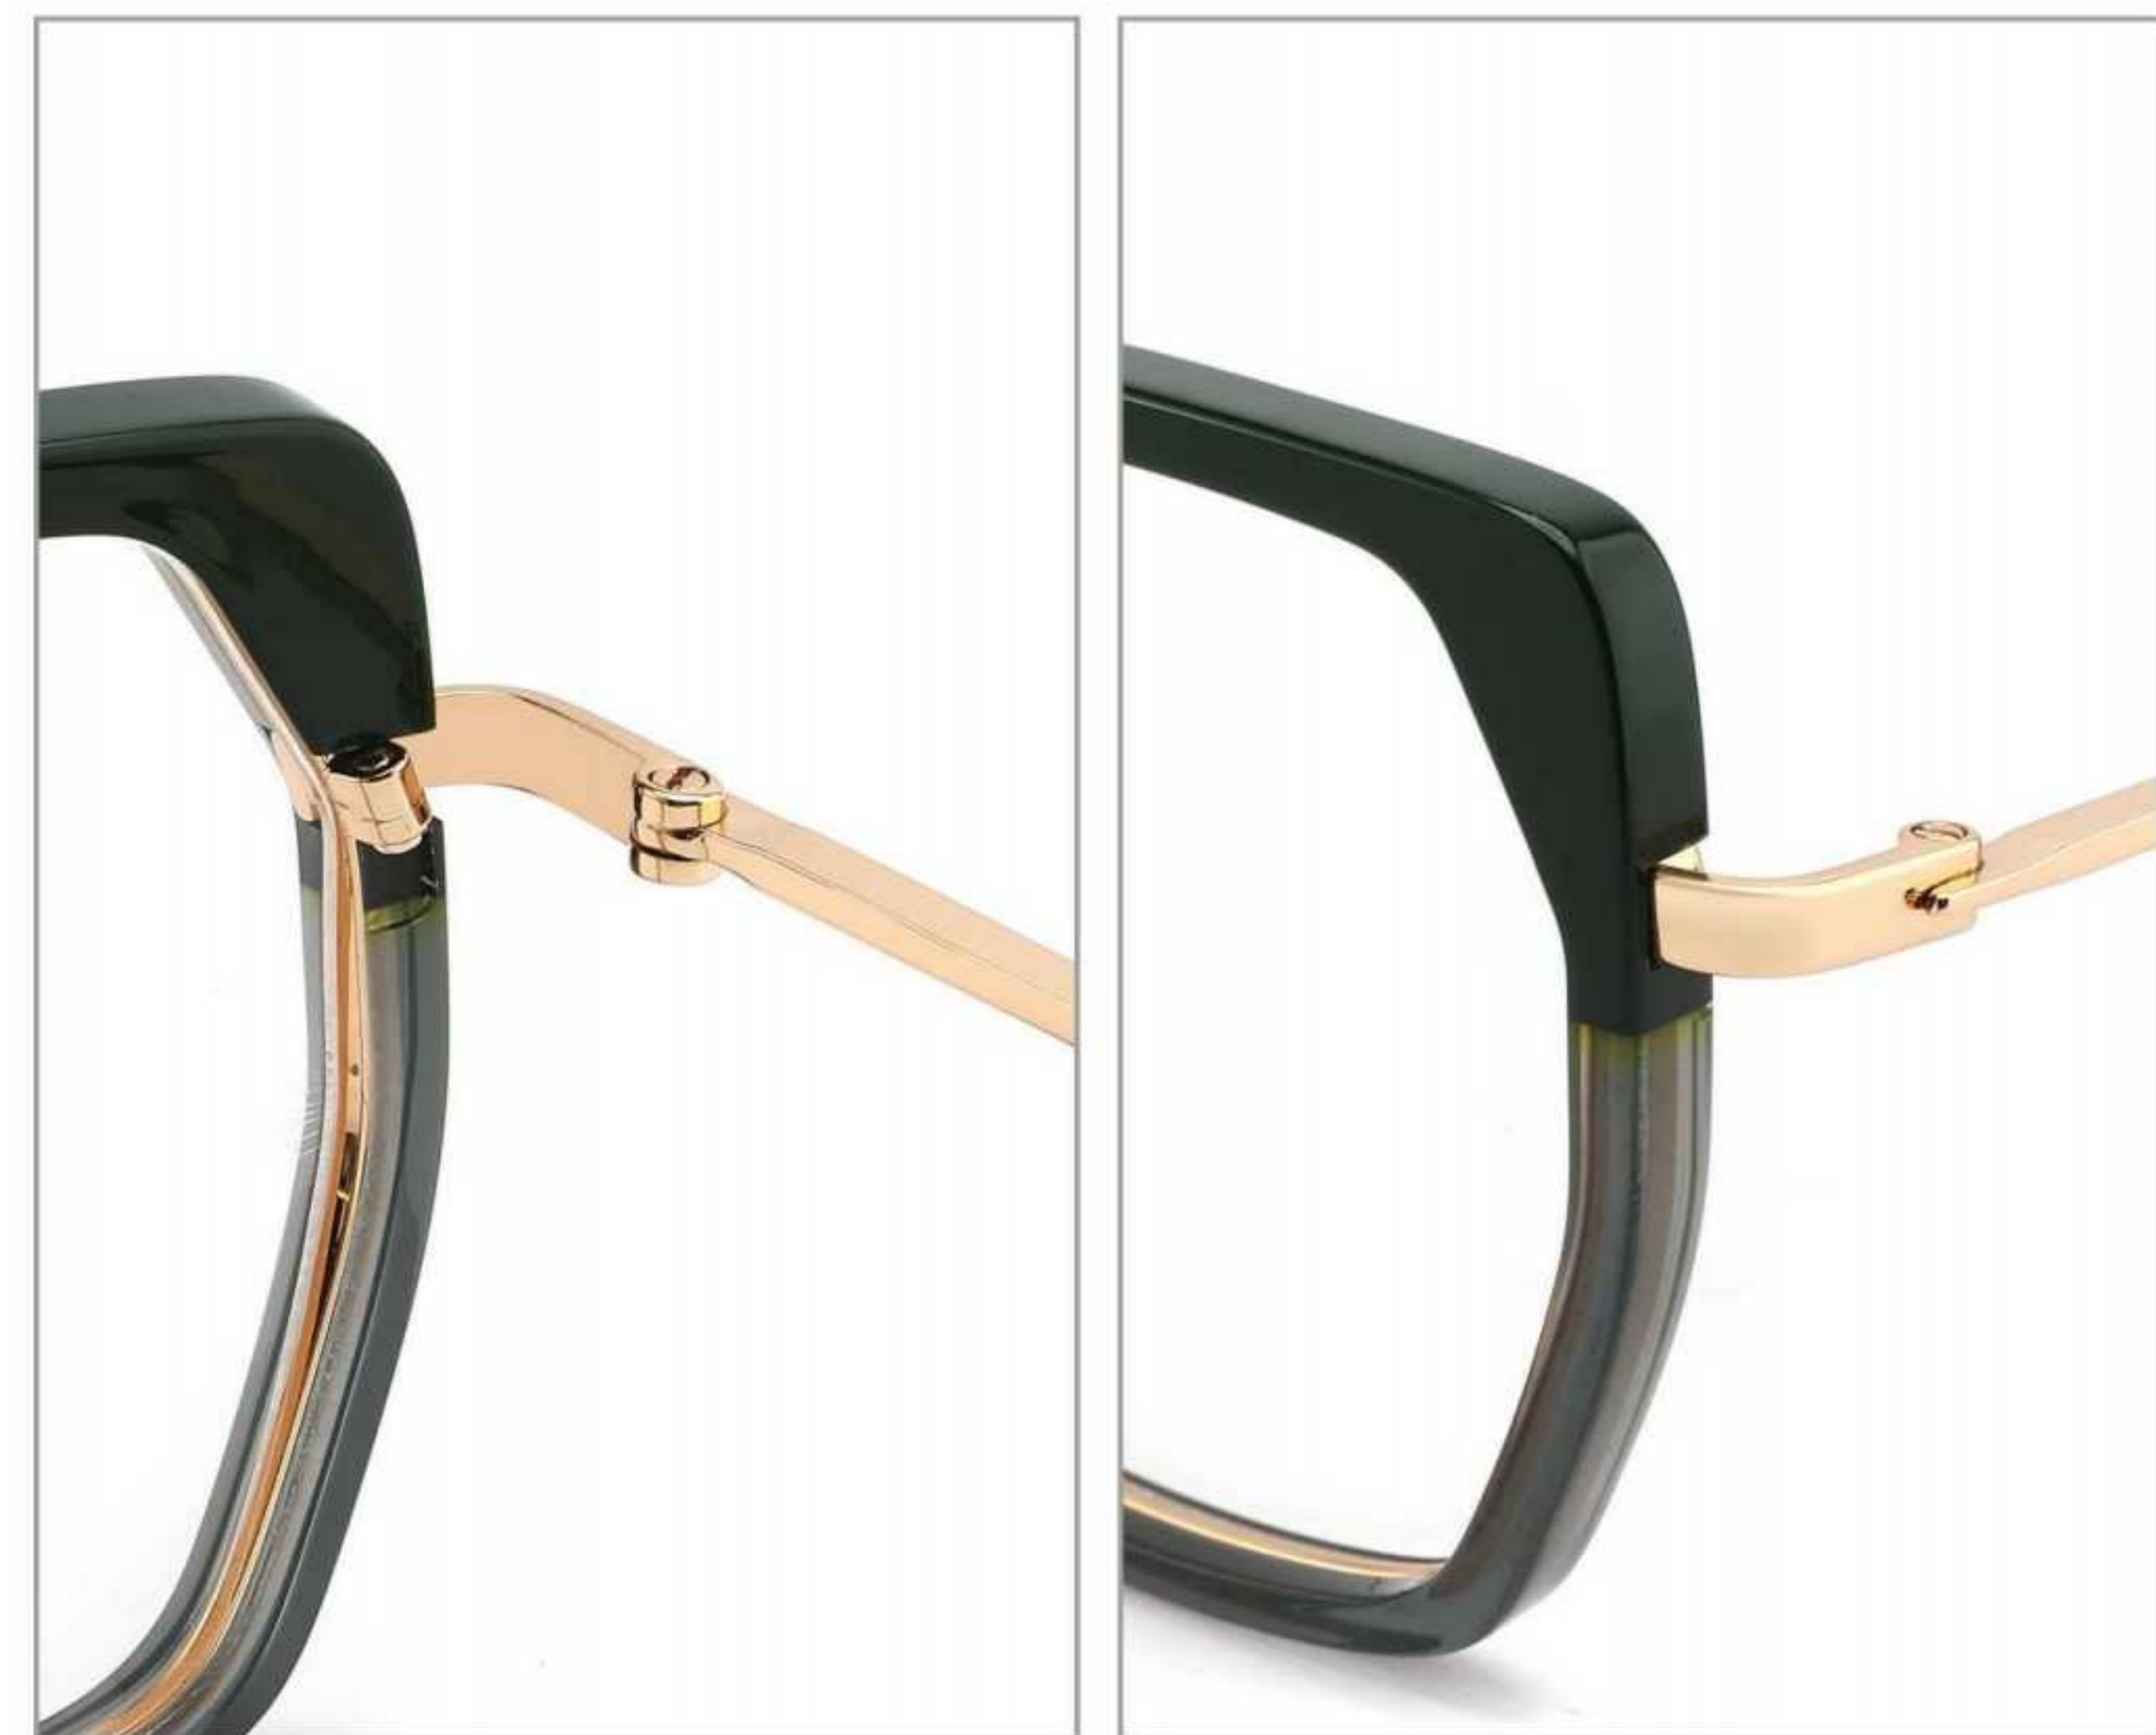

FRONT VIEW

COLOR DISPLAY

C1 DEMI BROWN/GOLD

NO STOCK