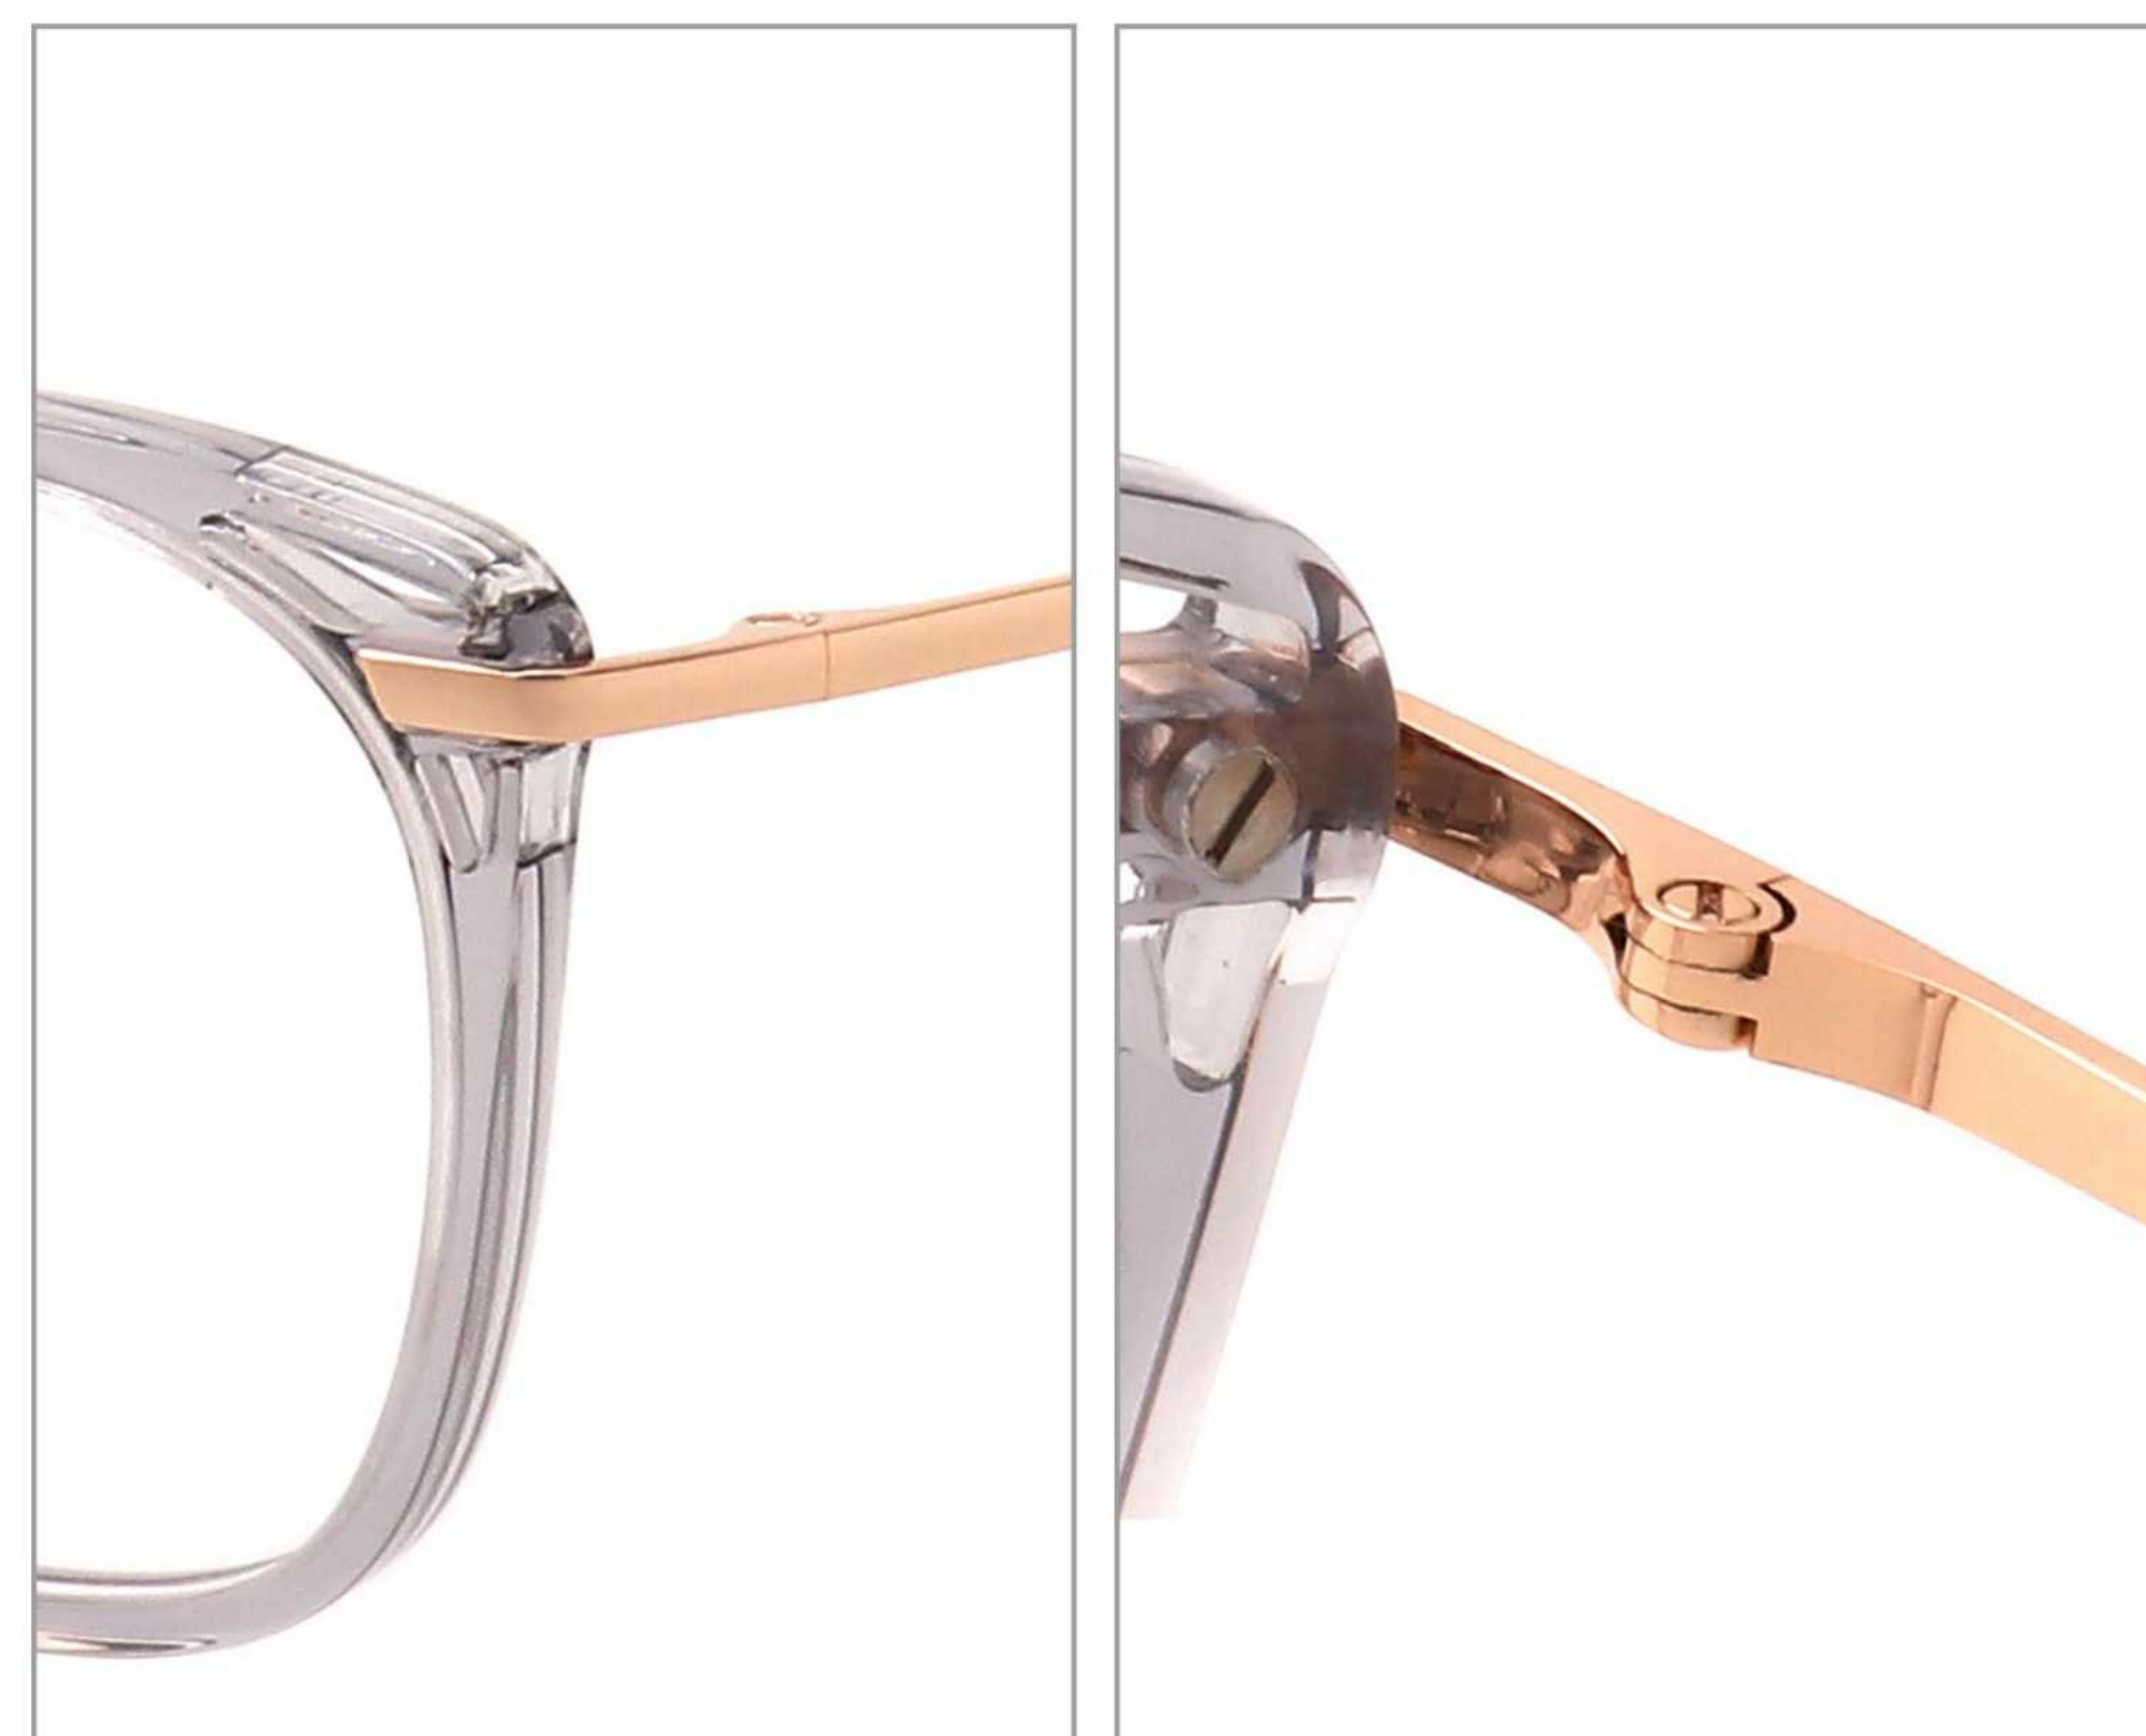

FRONT VIEW

COLOR DISPLAY

C3 CRYSTAL GREY
SHINY LIGHT GOLD