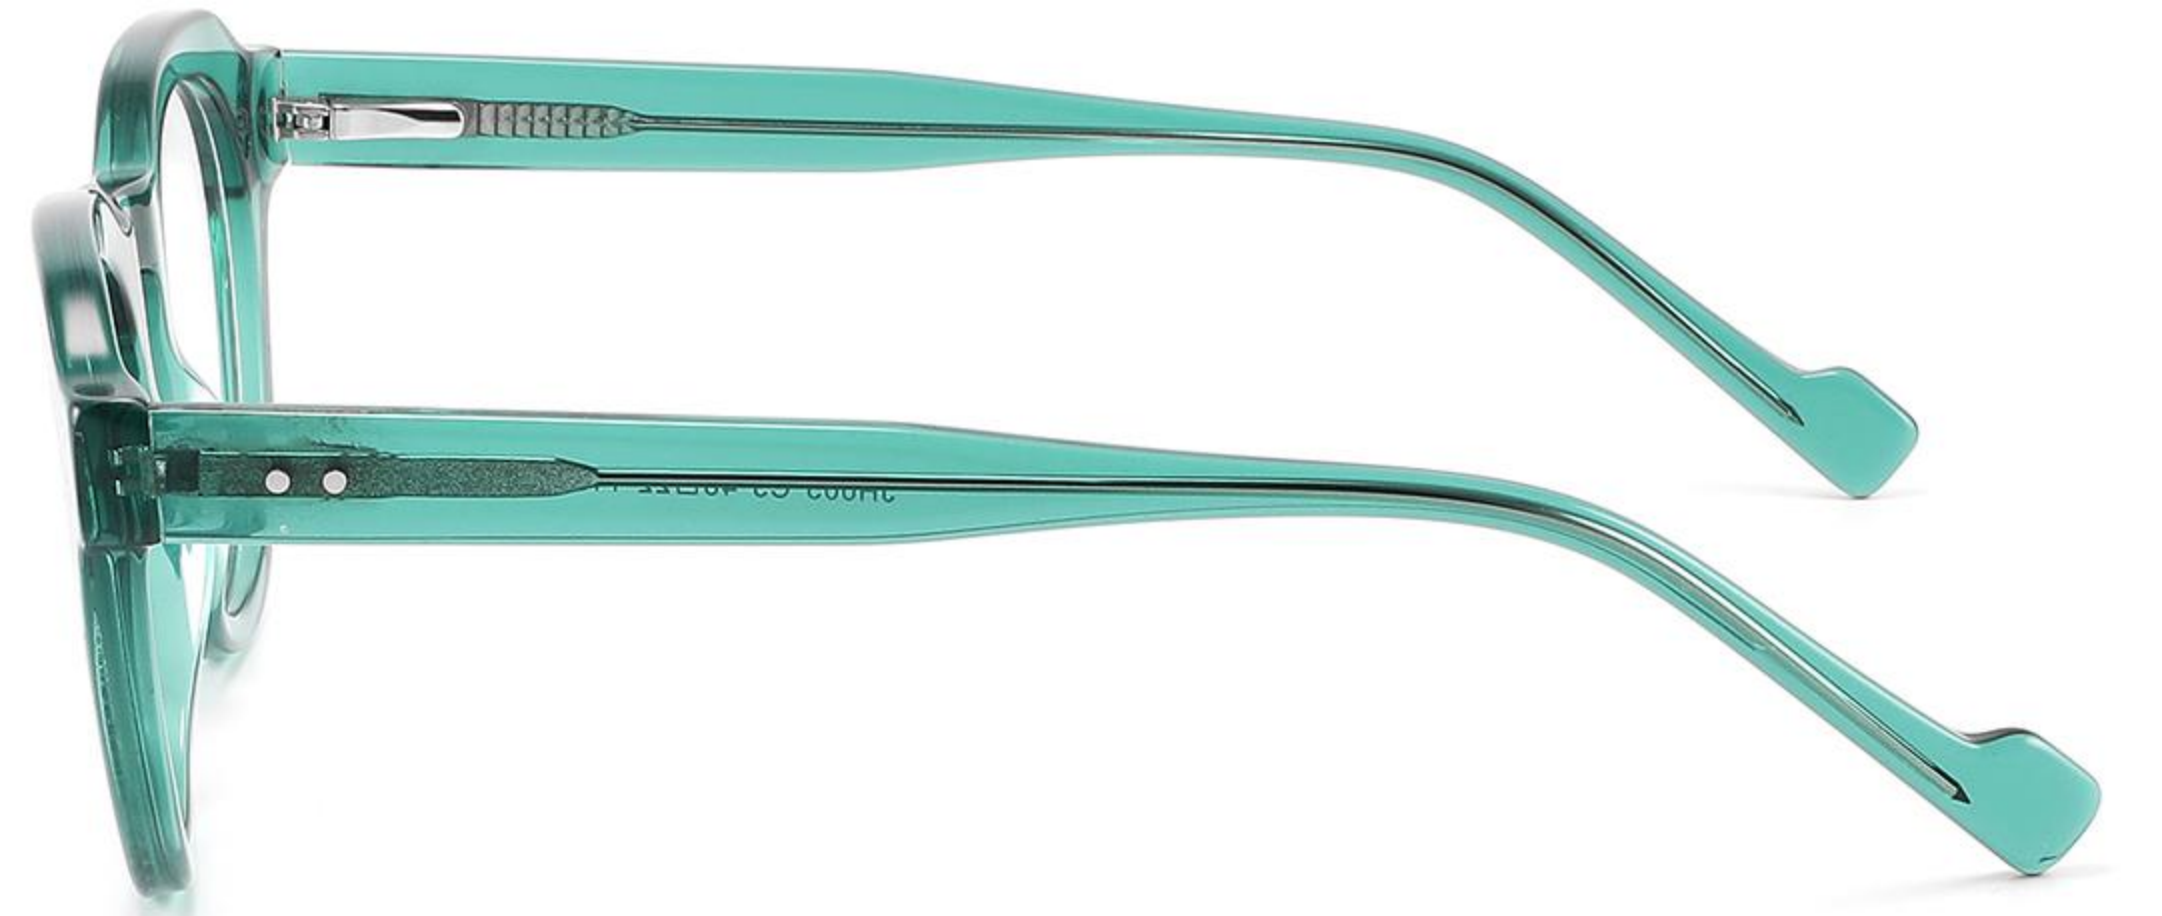

C5(Transparent black)

Model: EM23103

Size: 44□28-145

DETAIL DISPLAY

COLOR DISPLAY

C1(Black)

C2(Leopard)

C3(Yellow brown)

C4(Transparent yellow)

C5(Black white)

Model: EM23105

Size: 43□26-145

DETAIL DISPLAY

COLOR DISPLAY

C1(Black)

C2(Leopard)

C1

C2

C4

Model: JH005

Size: 48□22-140

DETAIL DISPLAY

COLOR DISPLAY

Model: JH006

Size: 51 □ 20-145

DETAIL DISPLAY

COLOR DISPLAY

C1

C2

C3

C4

Model: JH007