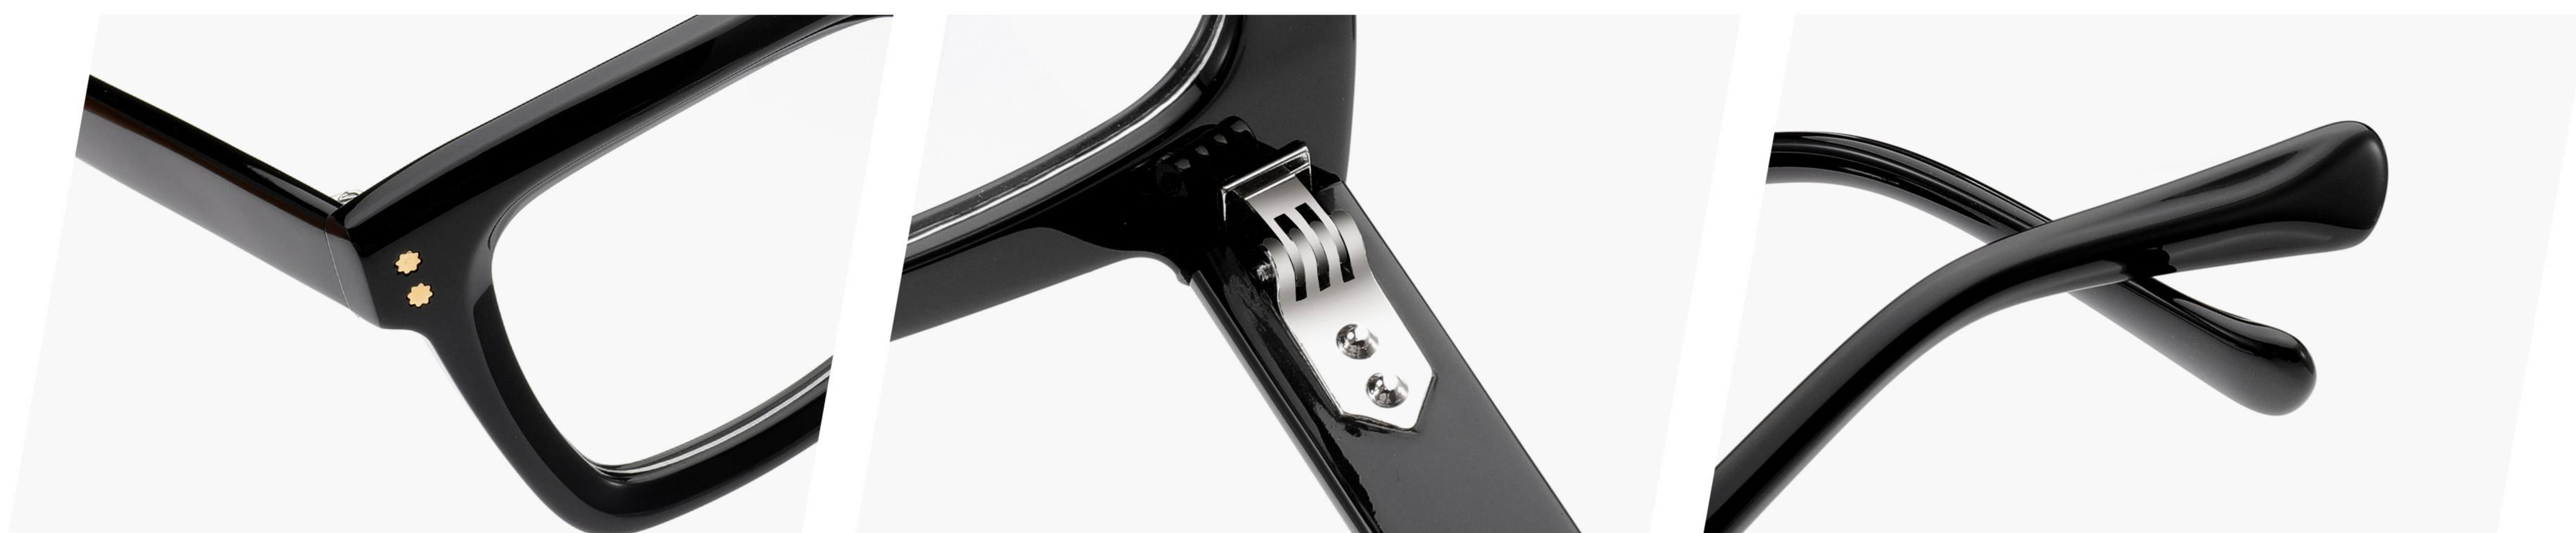

MATERIAL:ACETATE

SIZE:43-26-145

C1 Trans brown/Trans blue
light blue lens

C1 Trans brown/Trans blue

MODEL:LM-6606

MATERIAL:ACETATE

SIZE:50-21-145

C1 Black

C2 Tortoise

C3 Brown/Trans

C4 Brown/Blue

MODEL:LM-6611

MATERIAL:ACETATE

SIZE:52-21-150

C1 Black

C2 Light Blue

C3 Brown/Trans

C4 Brown/Blue

MODEL:LM-6612

MATERIAL:ACETATE

SIZE:54-24-150

C1 Black

C2 Pink/Green

C4 Brown/Blue

MODEL:LM-A8812

MATERIAL:ACETATE

SIZE:46-26-142

C1 Black

C2 Purple/Tortoise

C3 Demi

C4 L.Yellow/Orange

MODEL:LM-A8813