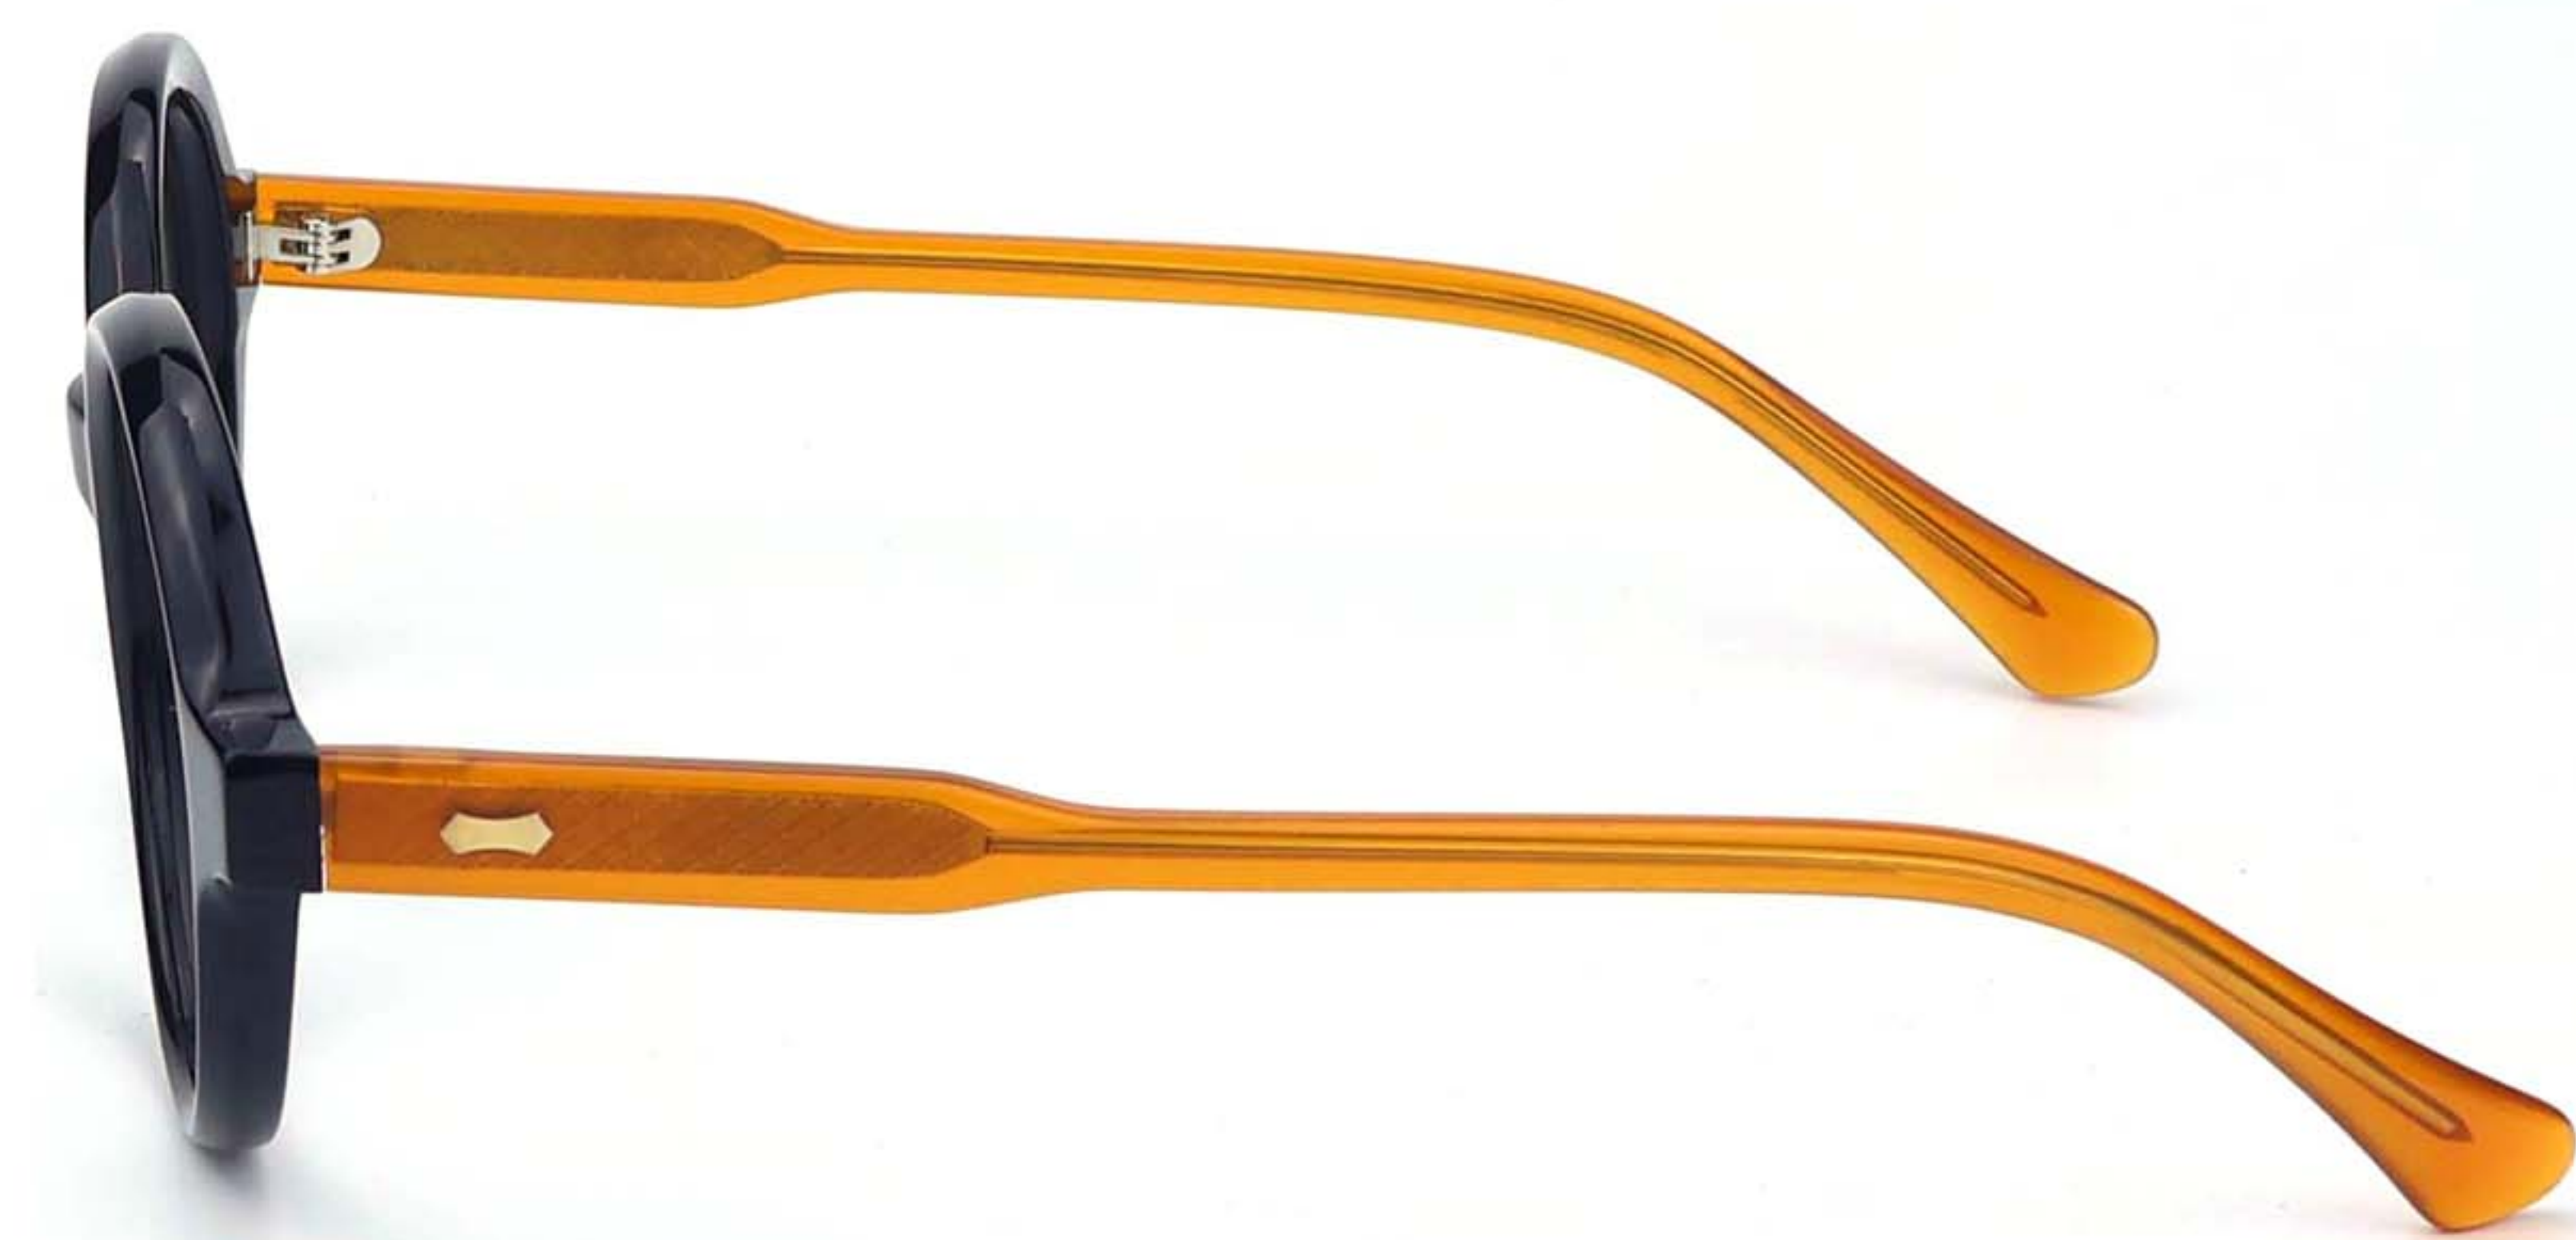

MATERIAL: ACETATE

MODEL: VG6007AF

SIZE: 50 □ 21-143

(142mm)

(50mm)

(47mm)

(21mm)

(143mm)

COLOR SELECTION

COL.02

COL.03