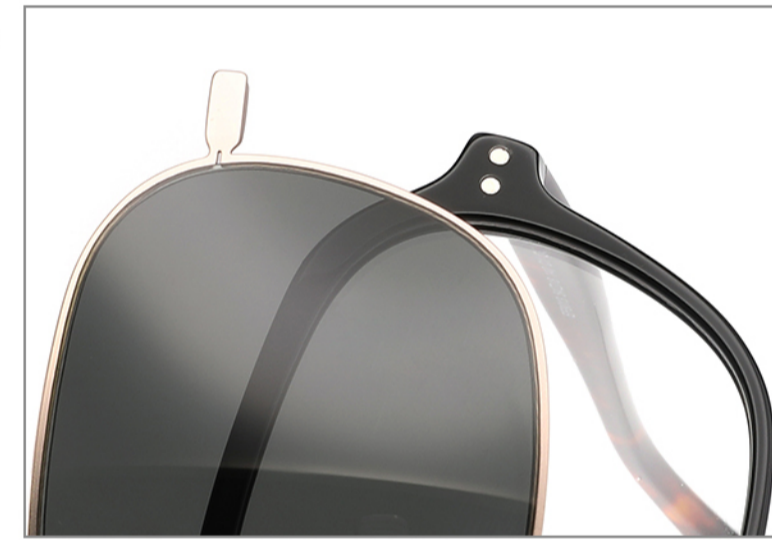

EF9011

Size: 54□16-140

Material: ACETATE

Parse: High quality Environmental protection plating, No Pb No Ni, Passed the Europe Cross-cut test report (passed the 48 hours sweat test)

COLOR DISPLAY

C1 : Black

COLOR DISPLAY

C1 : Black

C2 : Tortoiseshell Grey

C3 : Blue

C4 : Tortoiseshell Brown

EF9013

Size: 54□18-140

Material: ACETATE

Parse: High quality Environmental protection plating, No Pb No Ni, Passed the Europe Cross-cut test report (passed the 48 hours sweat test)

COLOR DISPLAY

C1 : Black

C2 : Tortoiseshell

C3 : Brown

C4 : Red

EF9014

Size: 56□19-145

Material: ACETATE

Parse: High quality Environmental protection plating, No Pb No Ni, Passed the Europe Cross-cut test report (passed the 48 hours sweat test)

COLOR DISPLAY

C1 : Grey

C2 : Blue