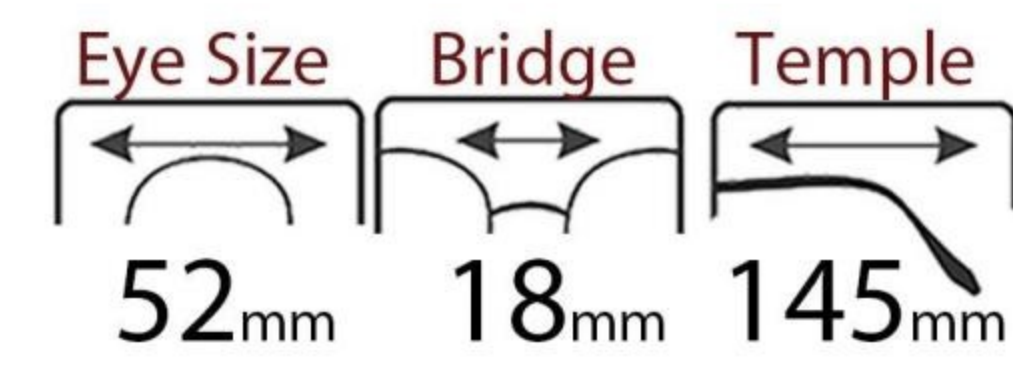

C3.Gray

ACETATE
β TITANIUM

Modle:
JBT009

C1.Black

C2.Demi

C3.Blue

ACETATE
β TITANIUM

Model:
JBT010