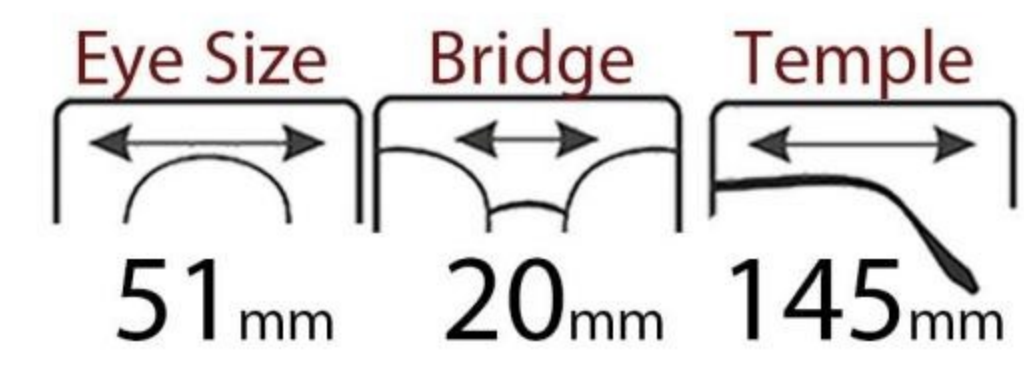

ACETATE
β TITANIUM

Modle:
JBT004

C1.Black

C2.Demi

C3.Clear

ACETATE
 β TITANIUM

Modle:
JBT005

C1.Black