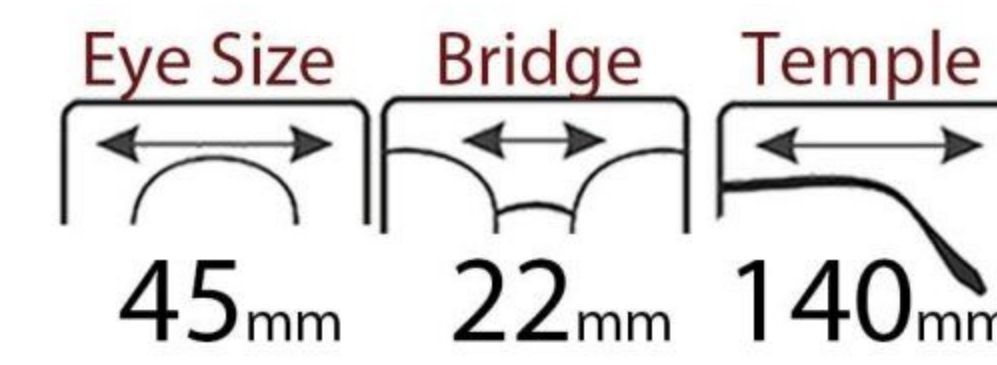

Modle:
JBT005

C1.Black