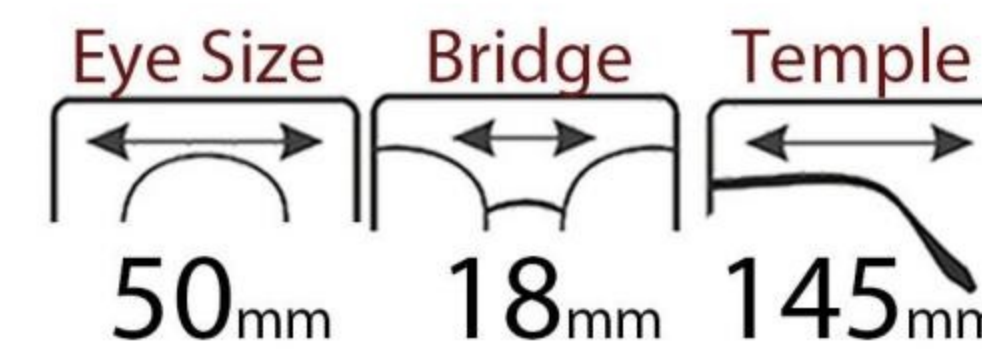

Modle:
JBT007

C1.Black