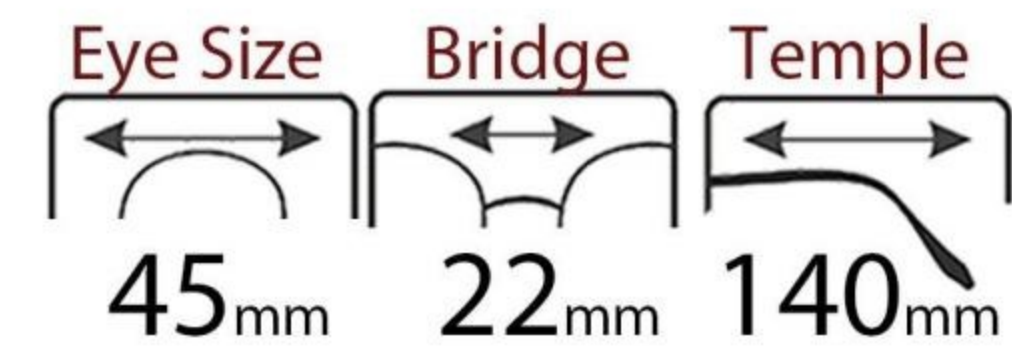

C3.Gray

ACETATE
β TITANIUM

Modle:
JBT009

C1.Black

C2.Demi

C3.Blue

ACETATE
β TITANIUM

Model:
JBT010