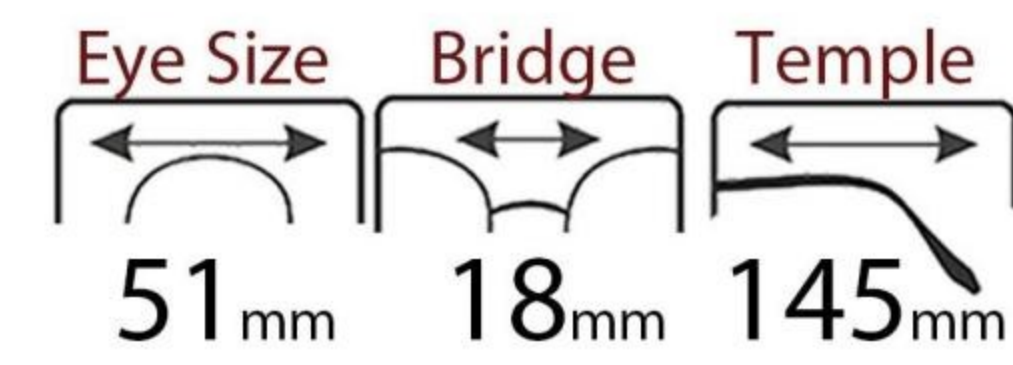

C2.Demi

C3.Clear

ACETATE
 β TITANIUM

Modle:
JBT006

C1.Black

C2.Blue

C3.Gray

ACETATE
β TITANIUM