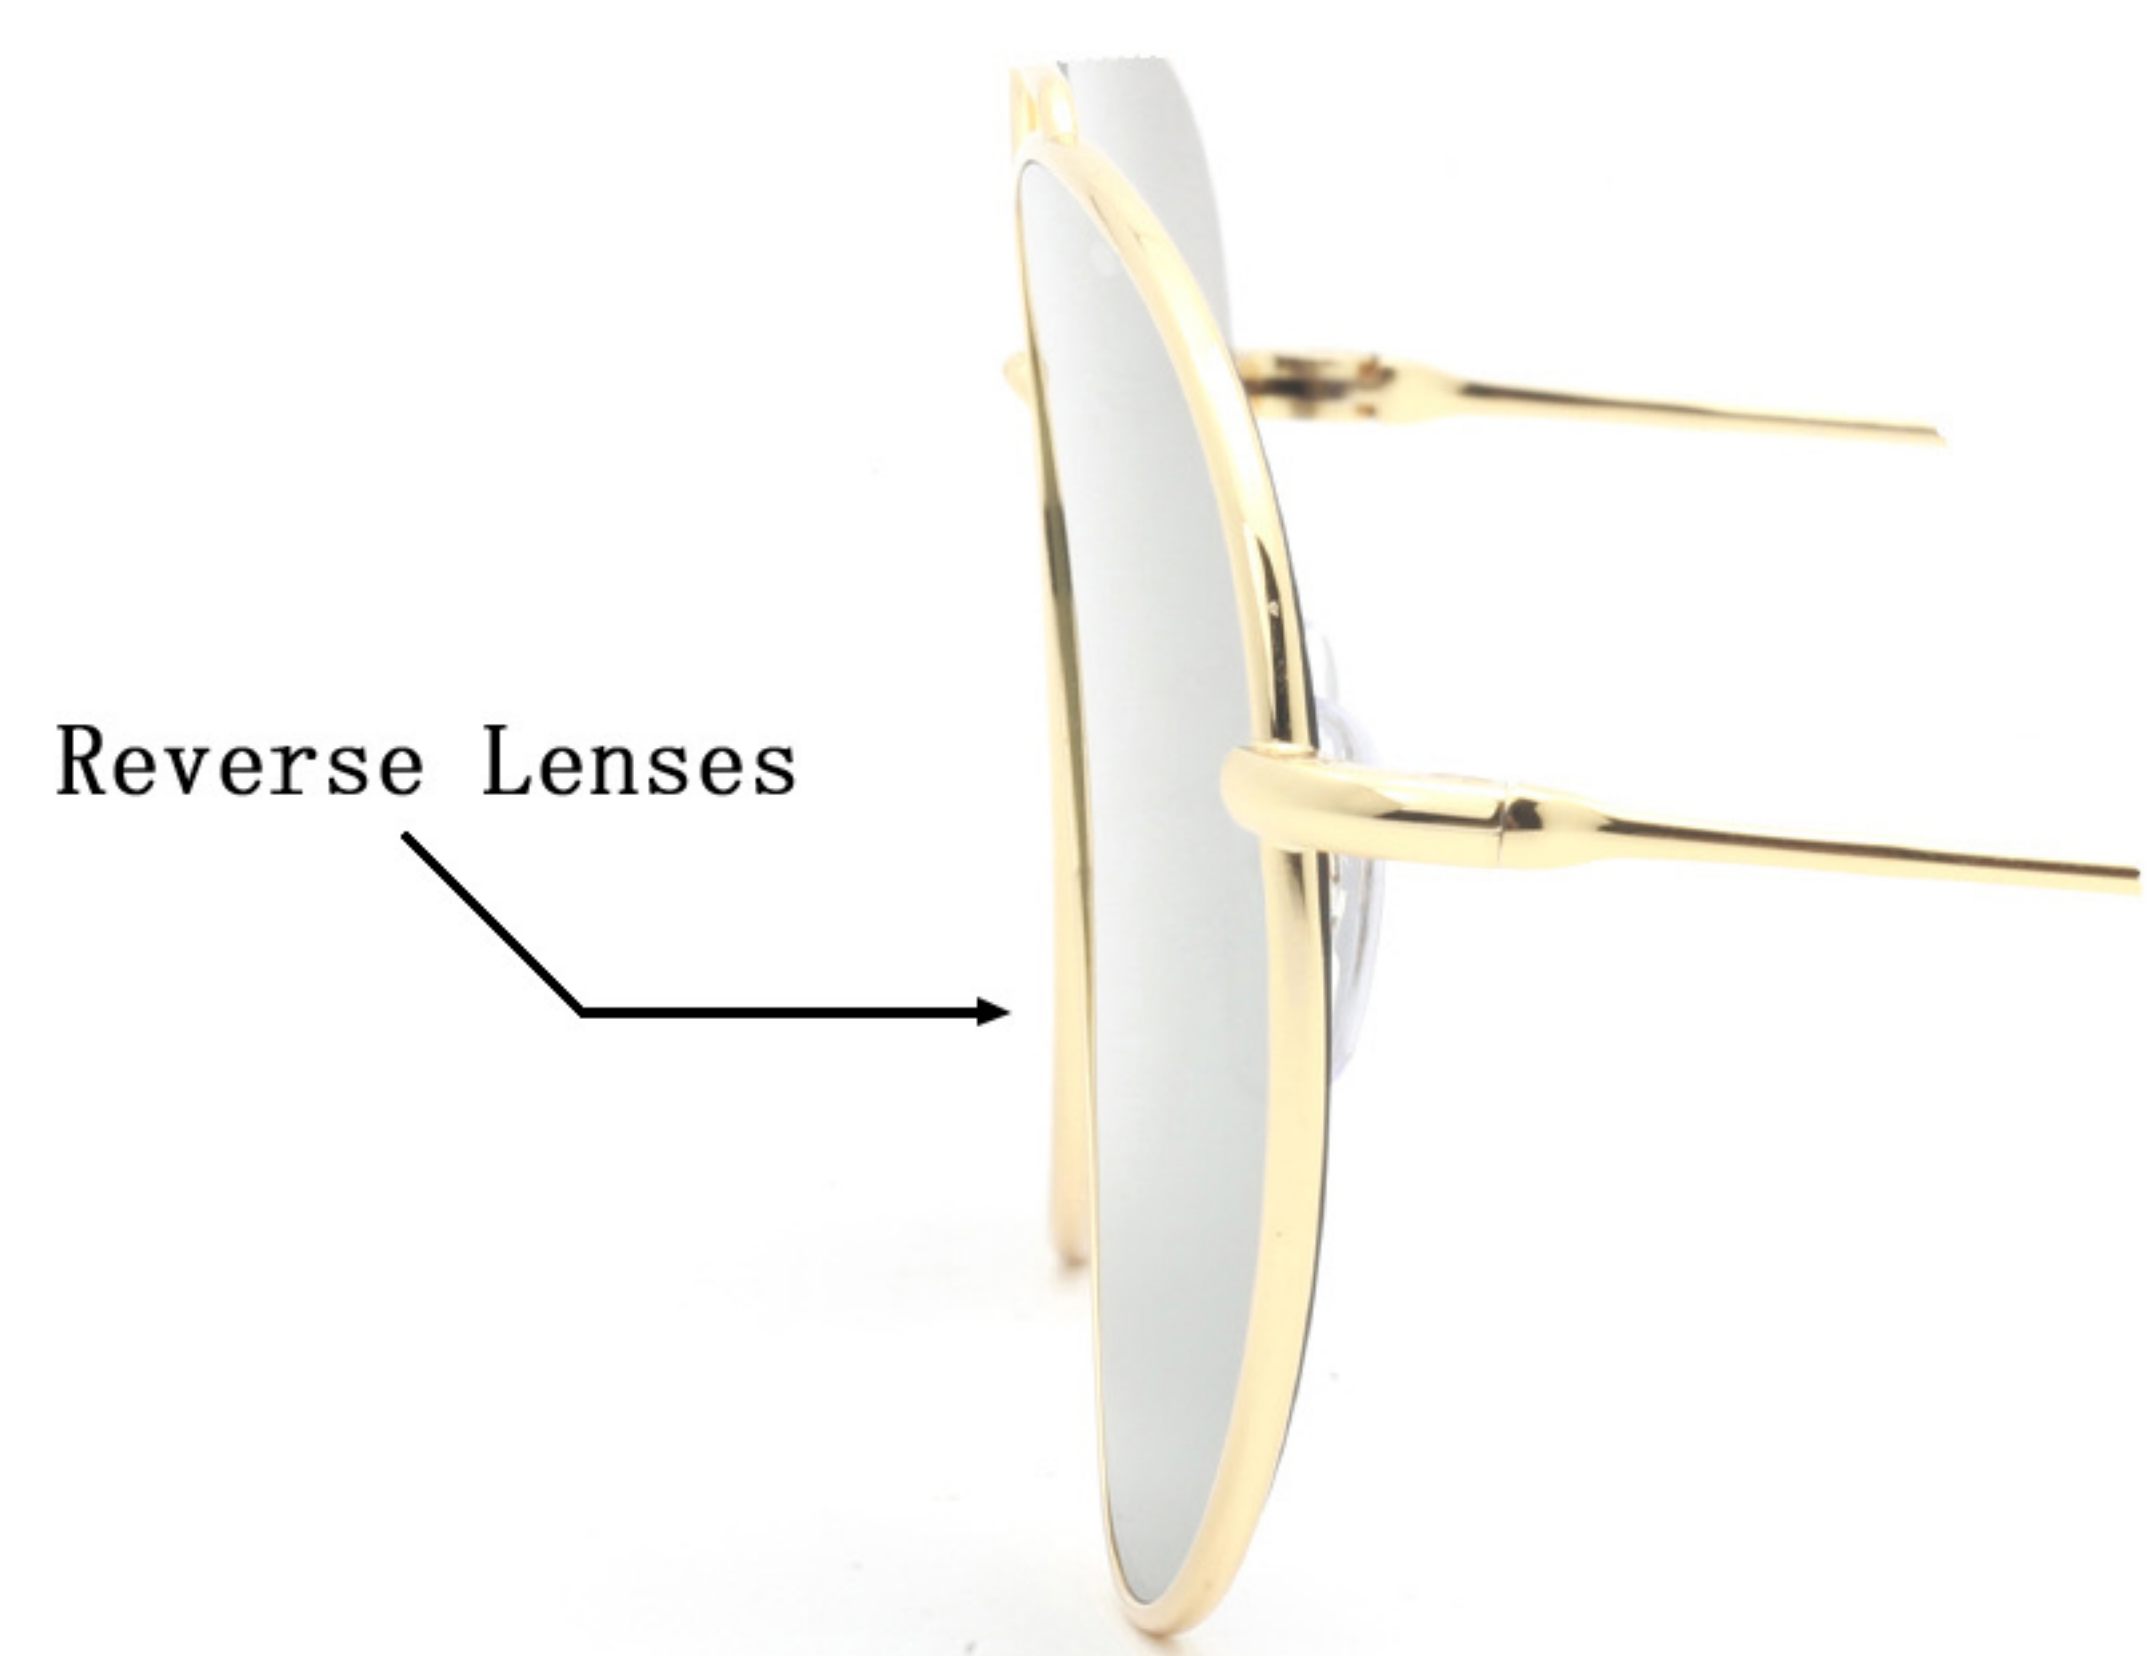

C2

C3

C4

C5

C6

METAL

GS7007

PRODUCT SIZE
62 □ 11-145