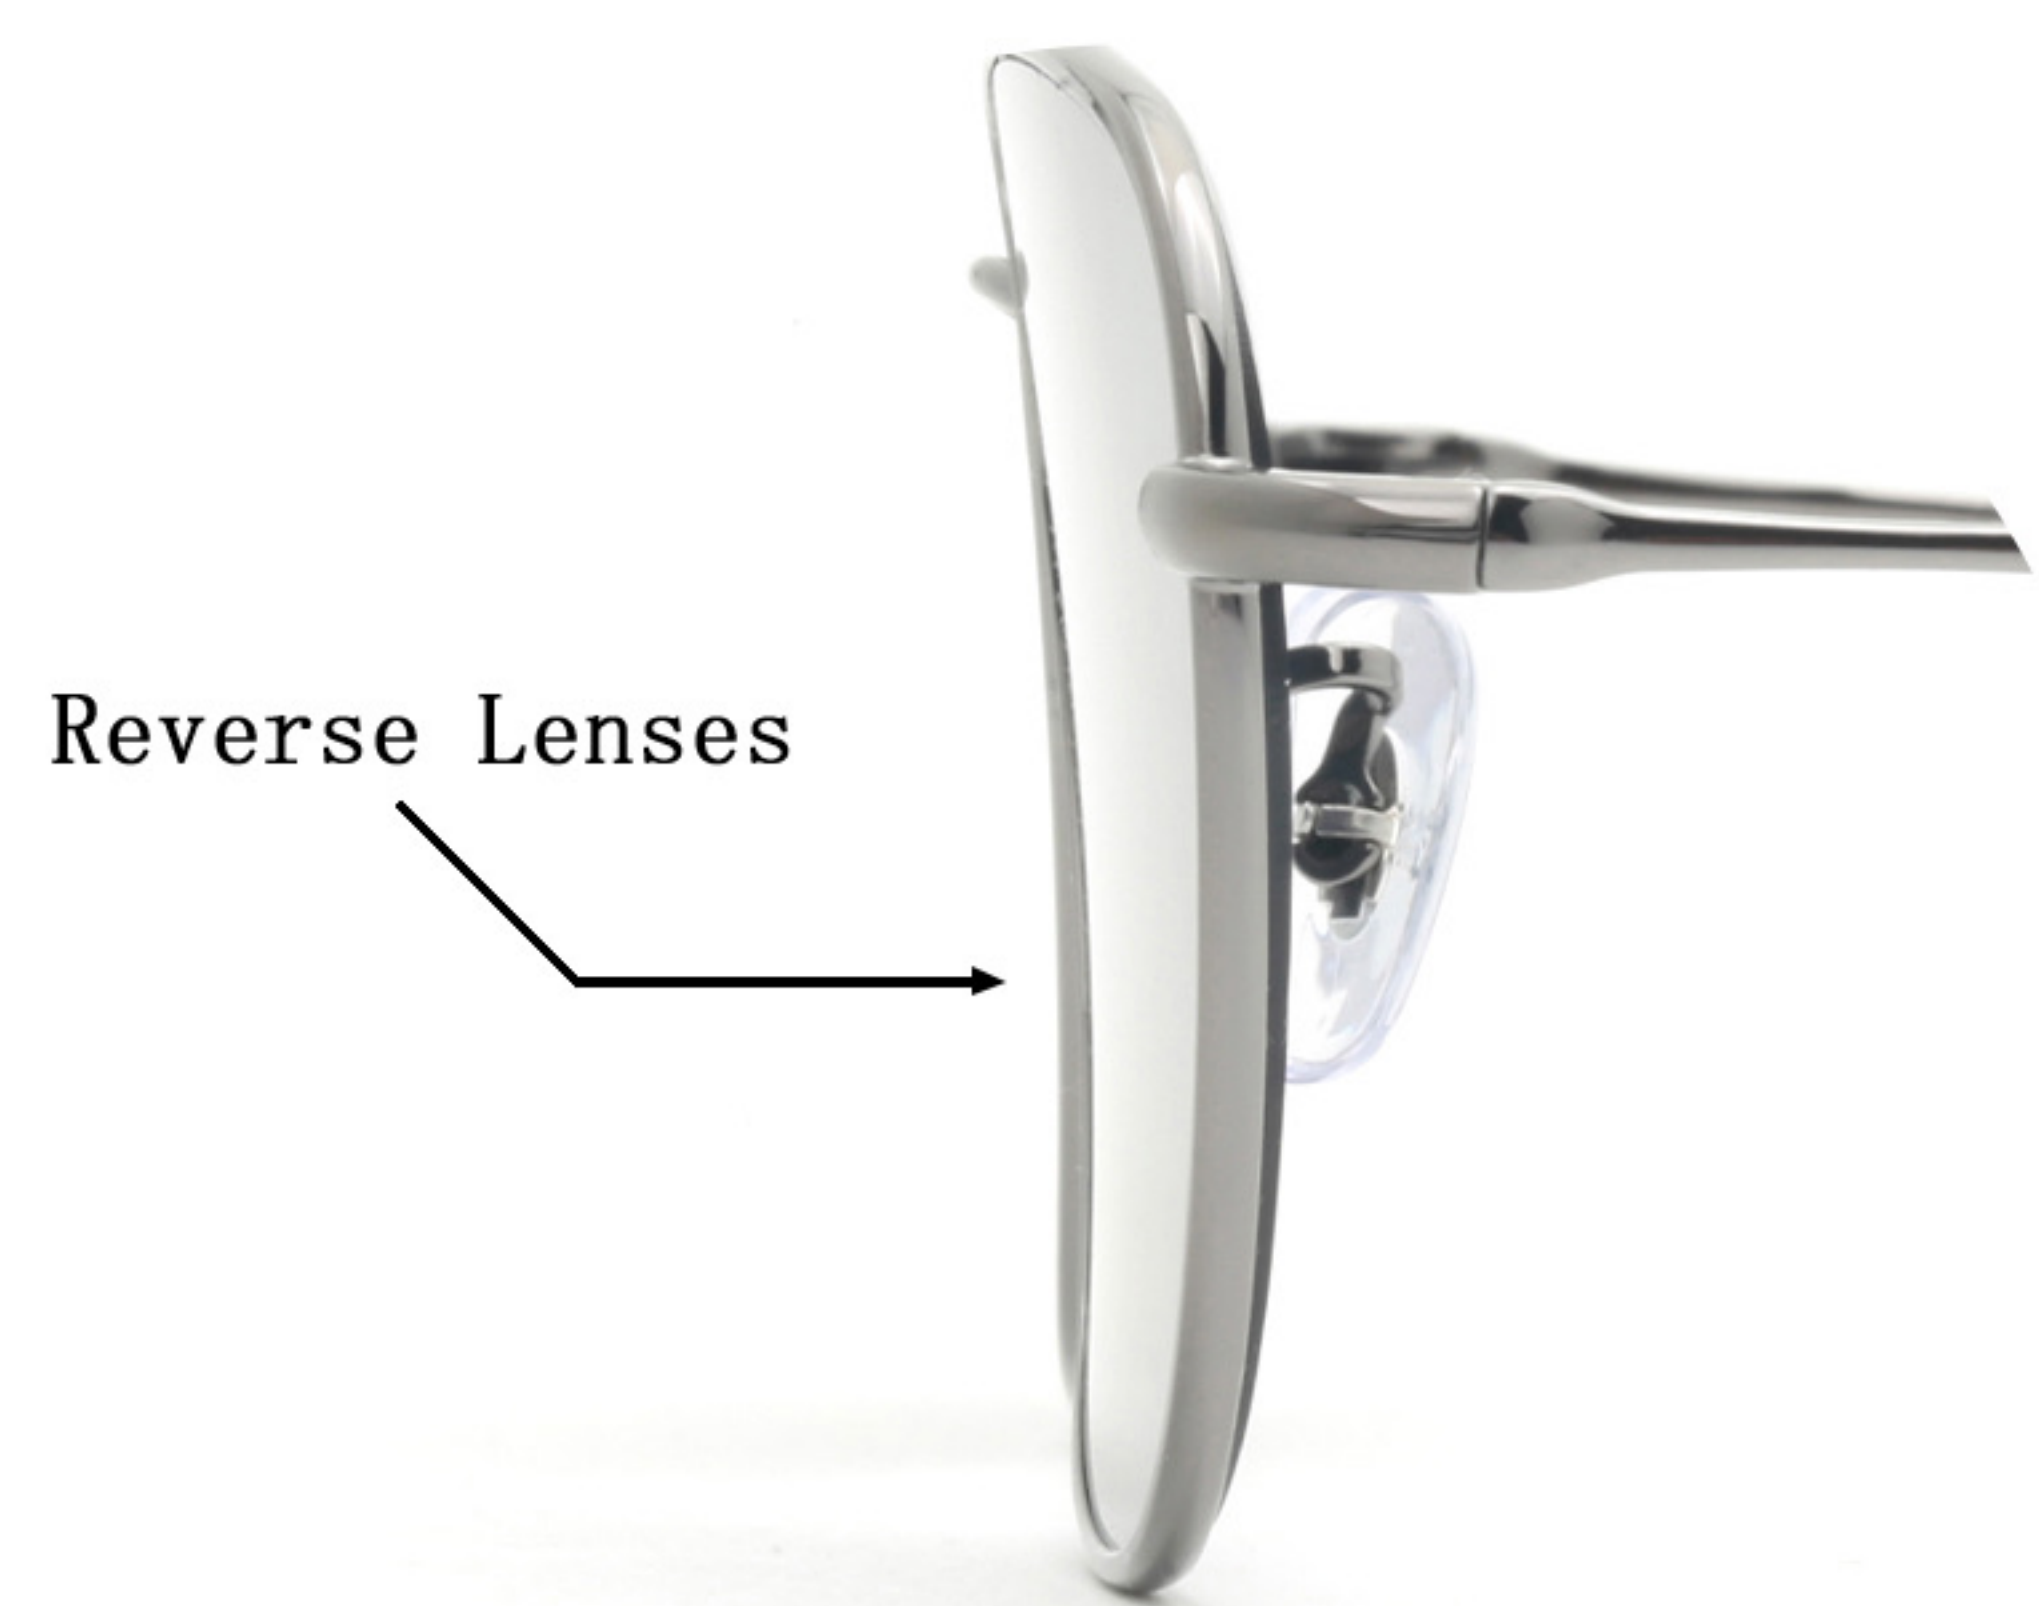

METAL

GS7005