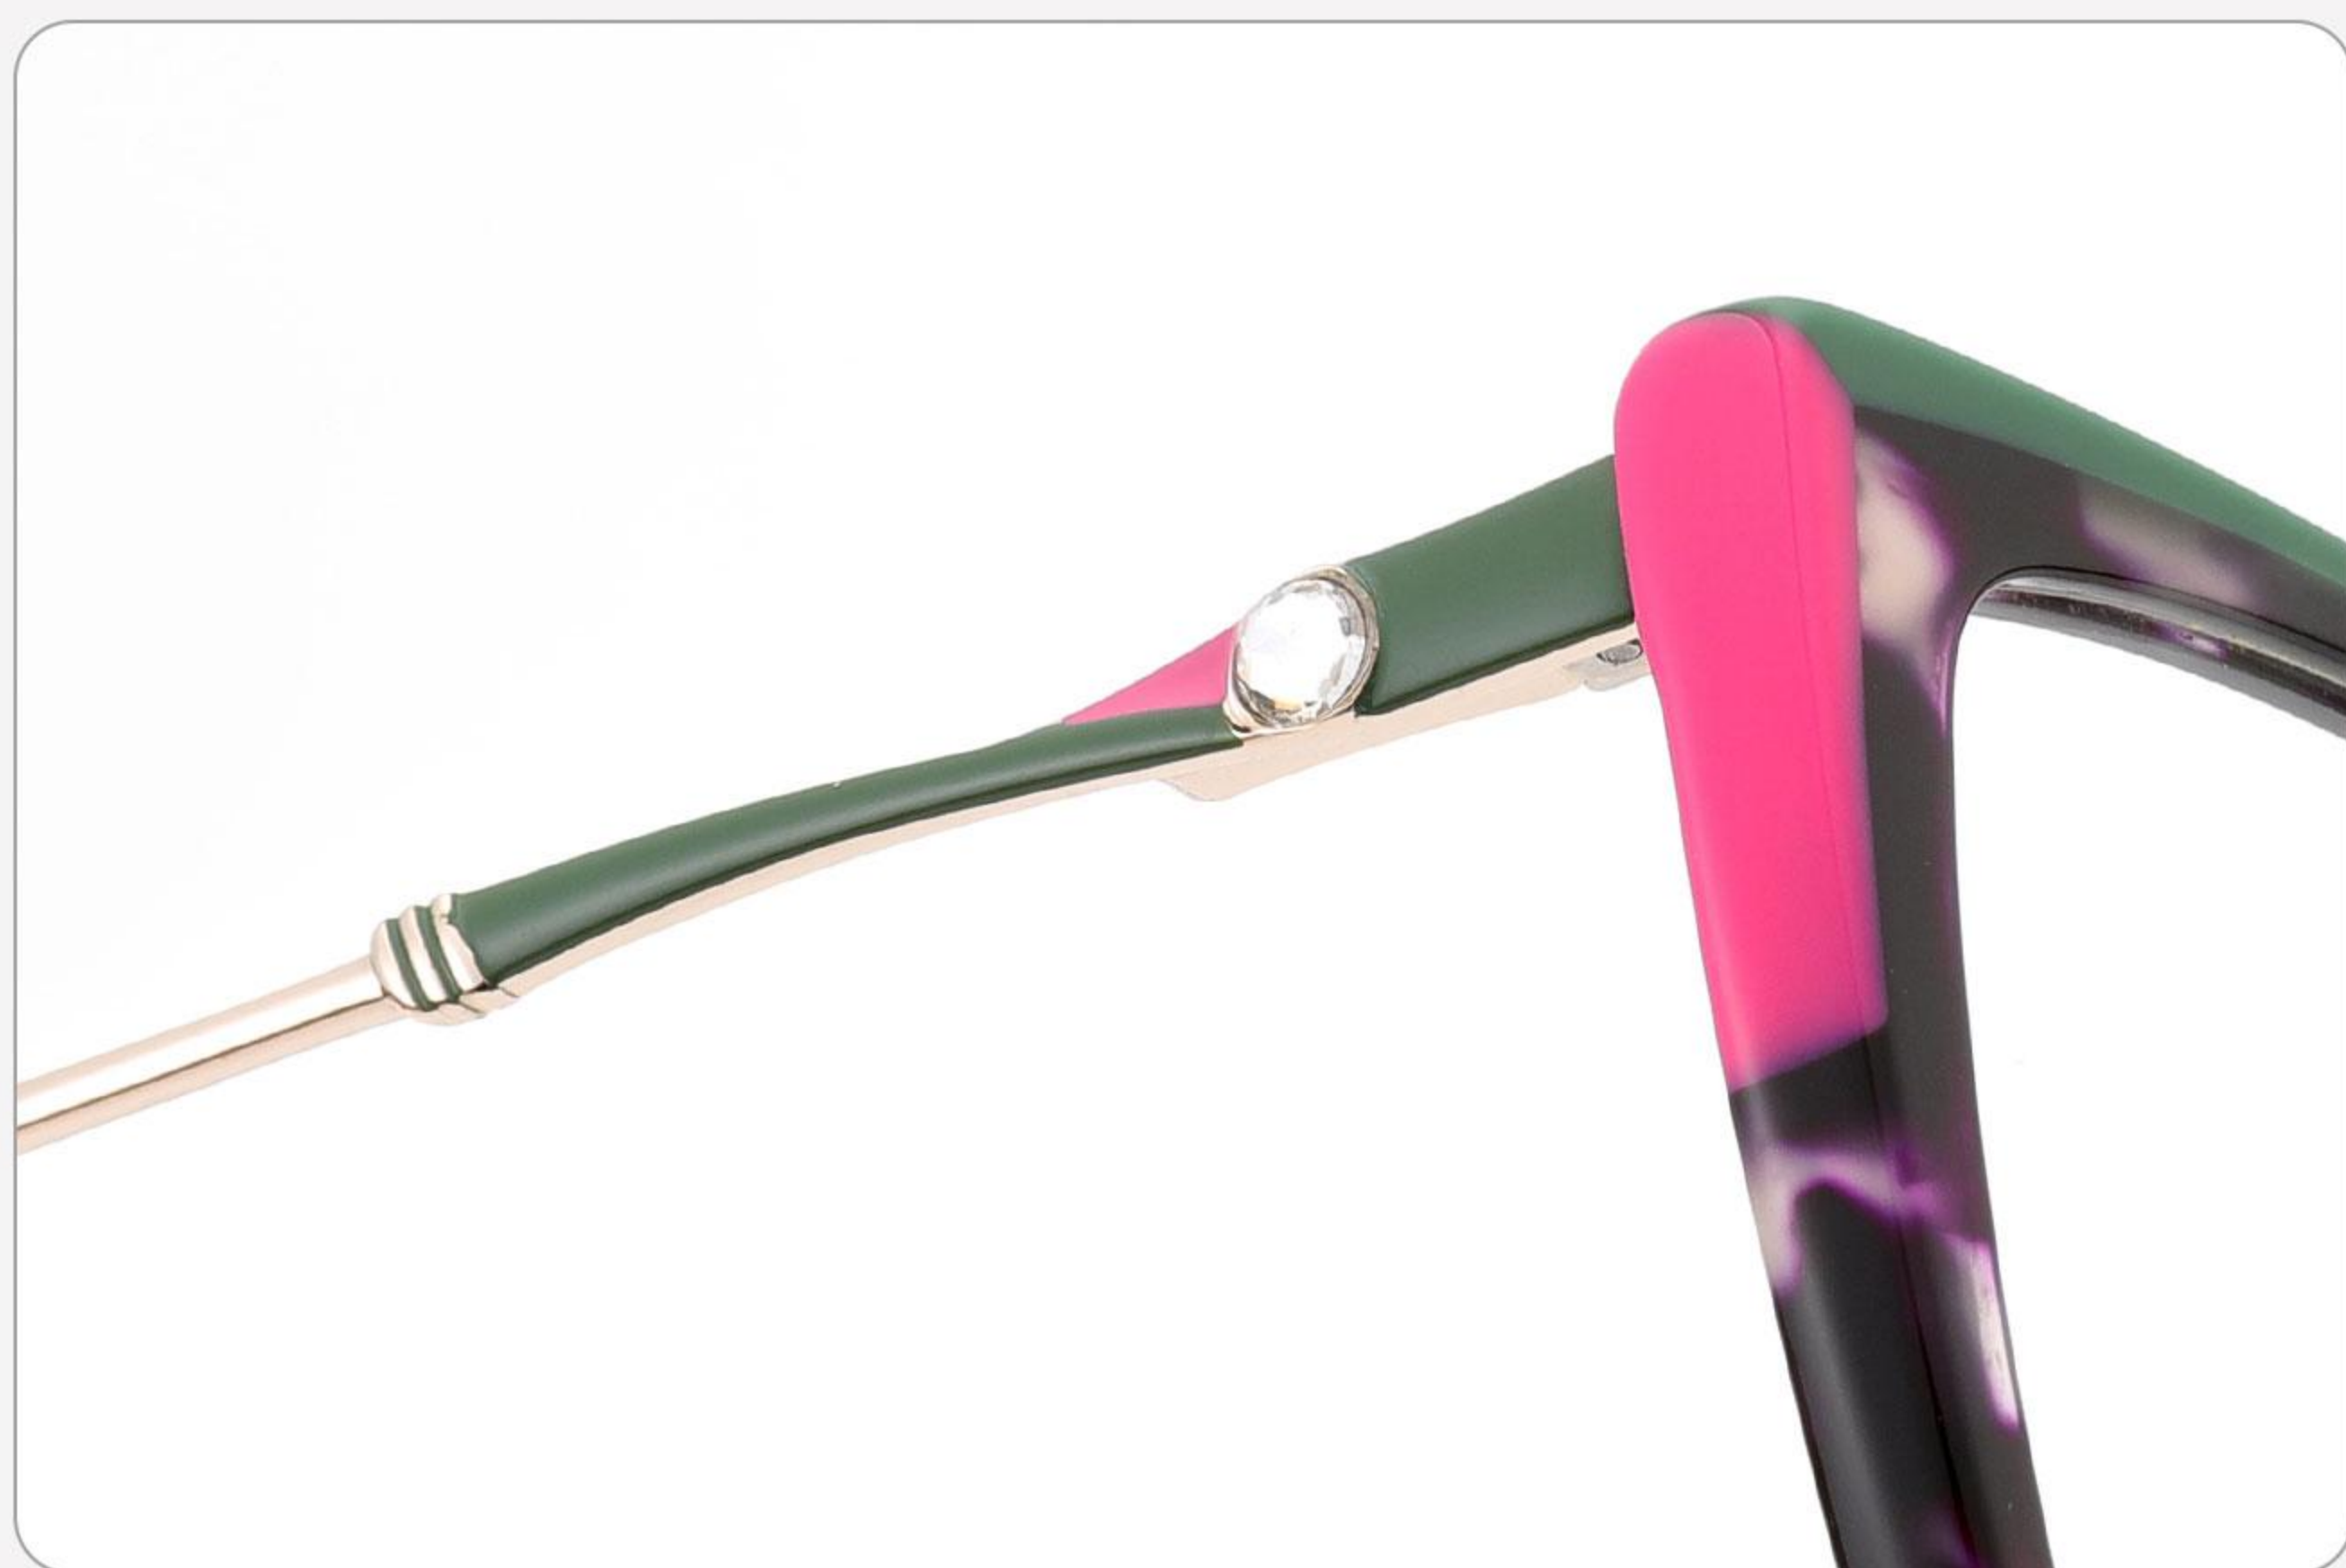

 (136mm)

 (53mm)

 (41mm)

 (16mm)

 (142mm)

 23.8g

C1 light brown/red

C2 light blue/green

C3 demi/orange

C4 blue/purple

MODEL: YD1348

SIZE: 53-16-140

ACETATE

 (139mm)

 (53mm)

 (43mm)

 (16mm)

 (140mm)

 23.6g

C1 light purple/purple

C2 light brown/pink

C3 demi/green

C4 demi/orange

MODEL: YD1349

SIZE: 54-16-140

ACETATE

 (134mm)

 (54mm)

 (40mm)

 (16mm)

 (140mm)

 22.5g