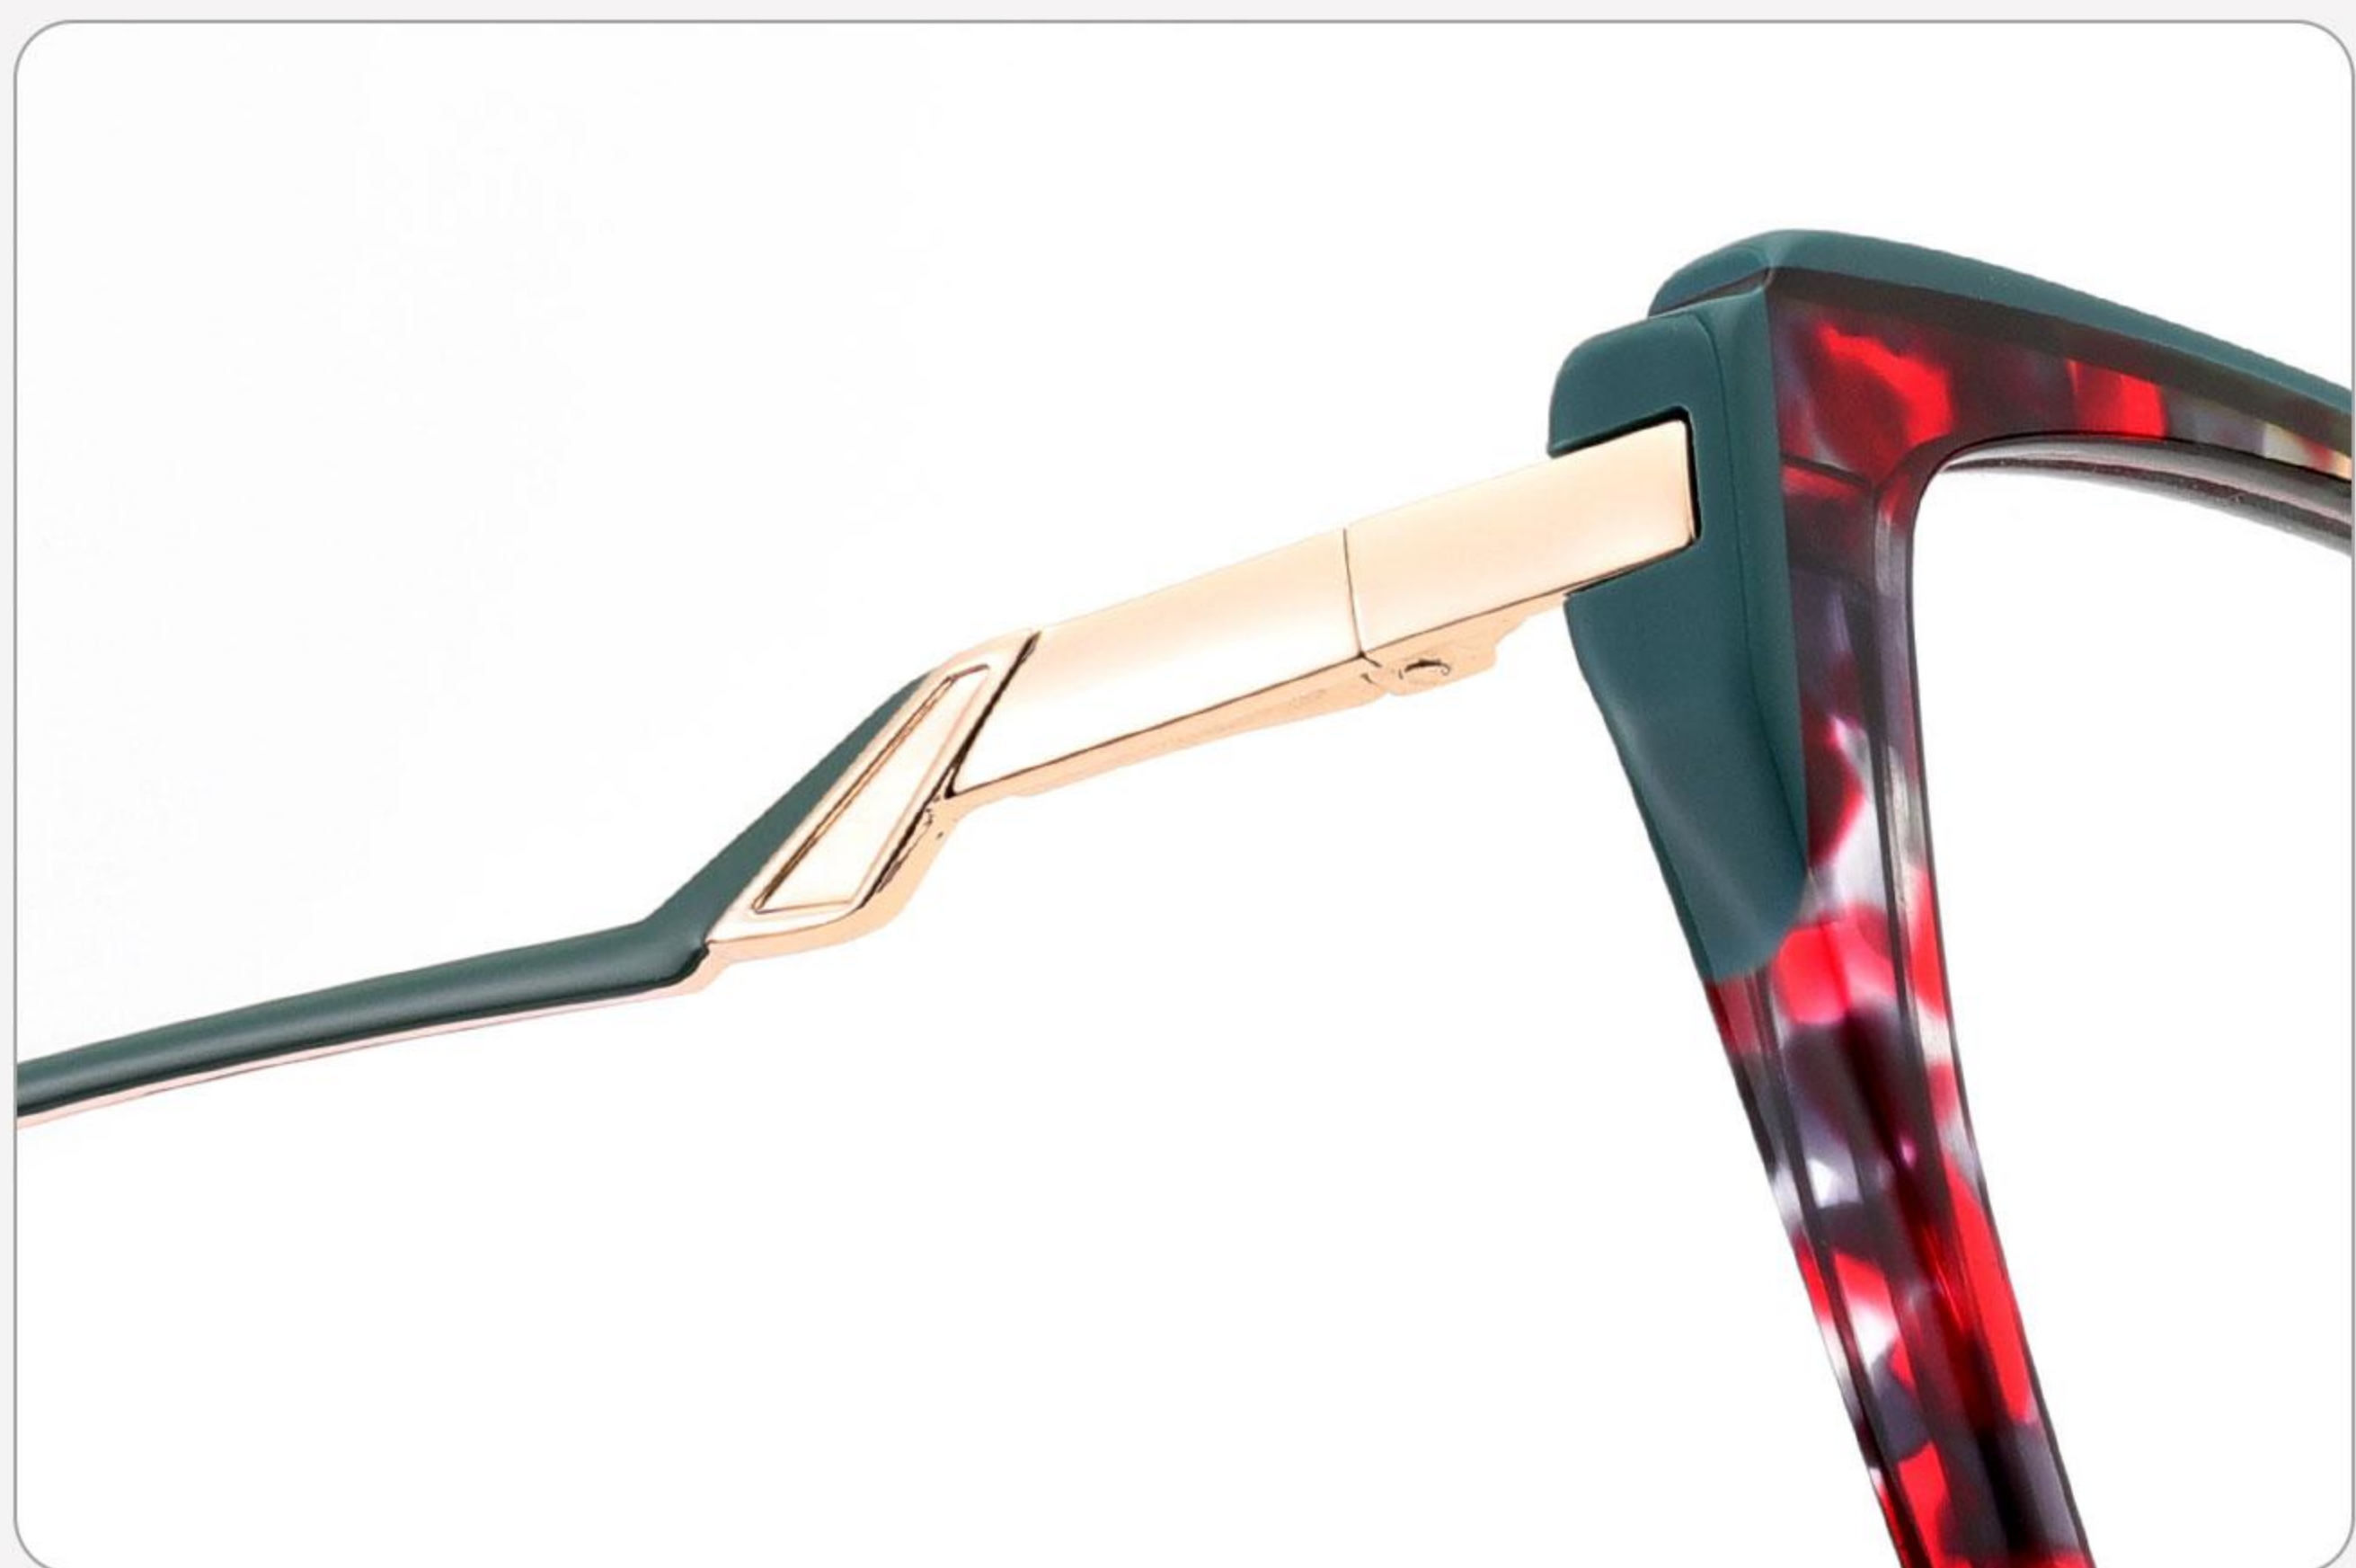

C1 demi/white

C2 demi/purple

C3 demi/green

C4 demi/yellow

MODEL: YD1350

SIZE: 53-16-142

ACETATE

 (135mm)