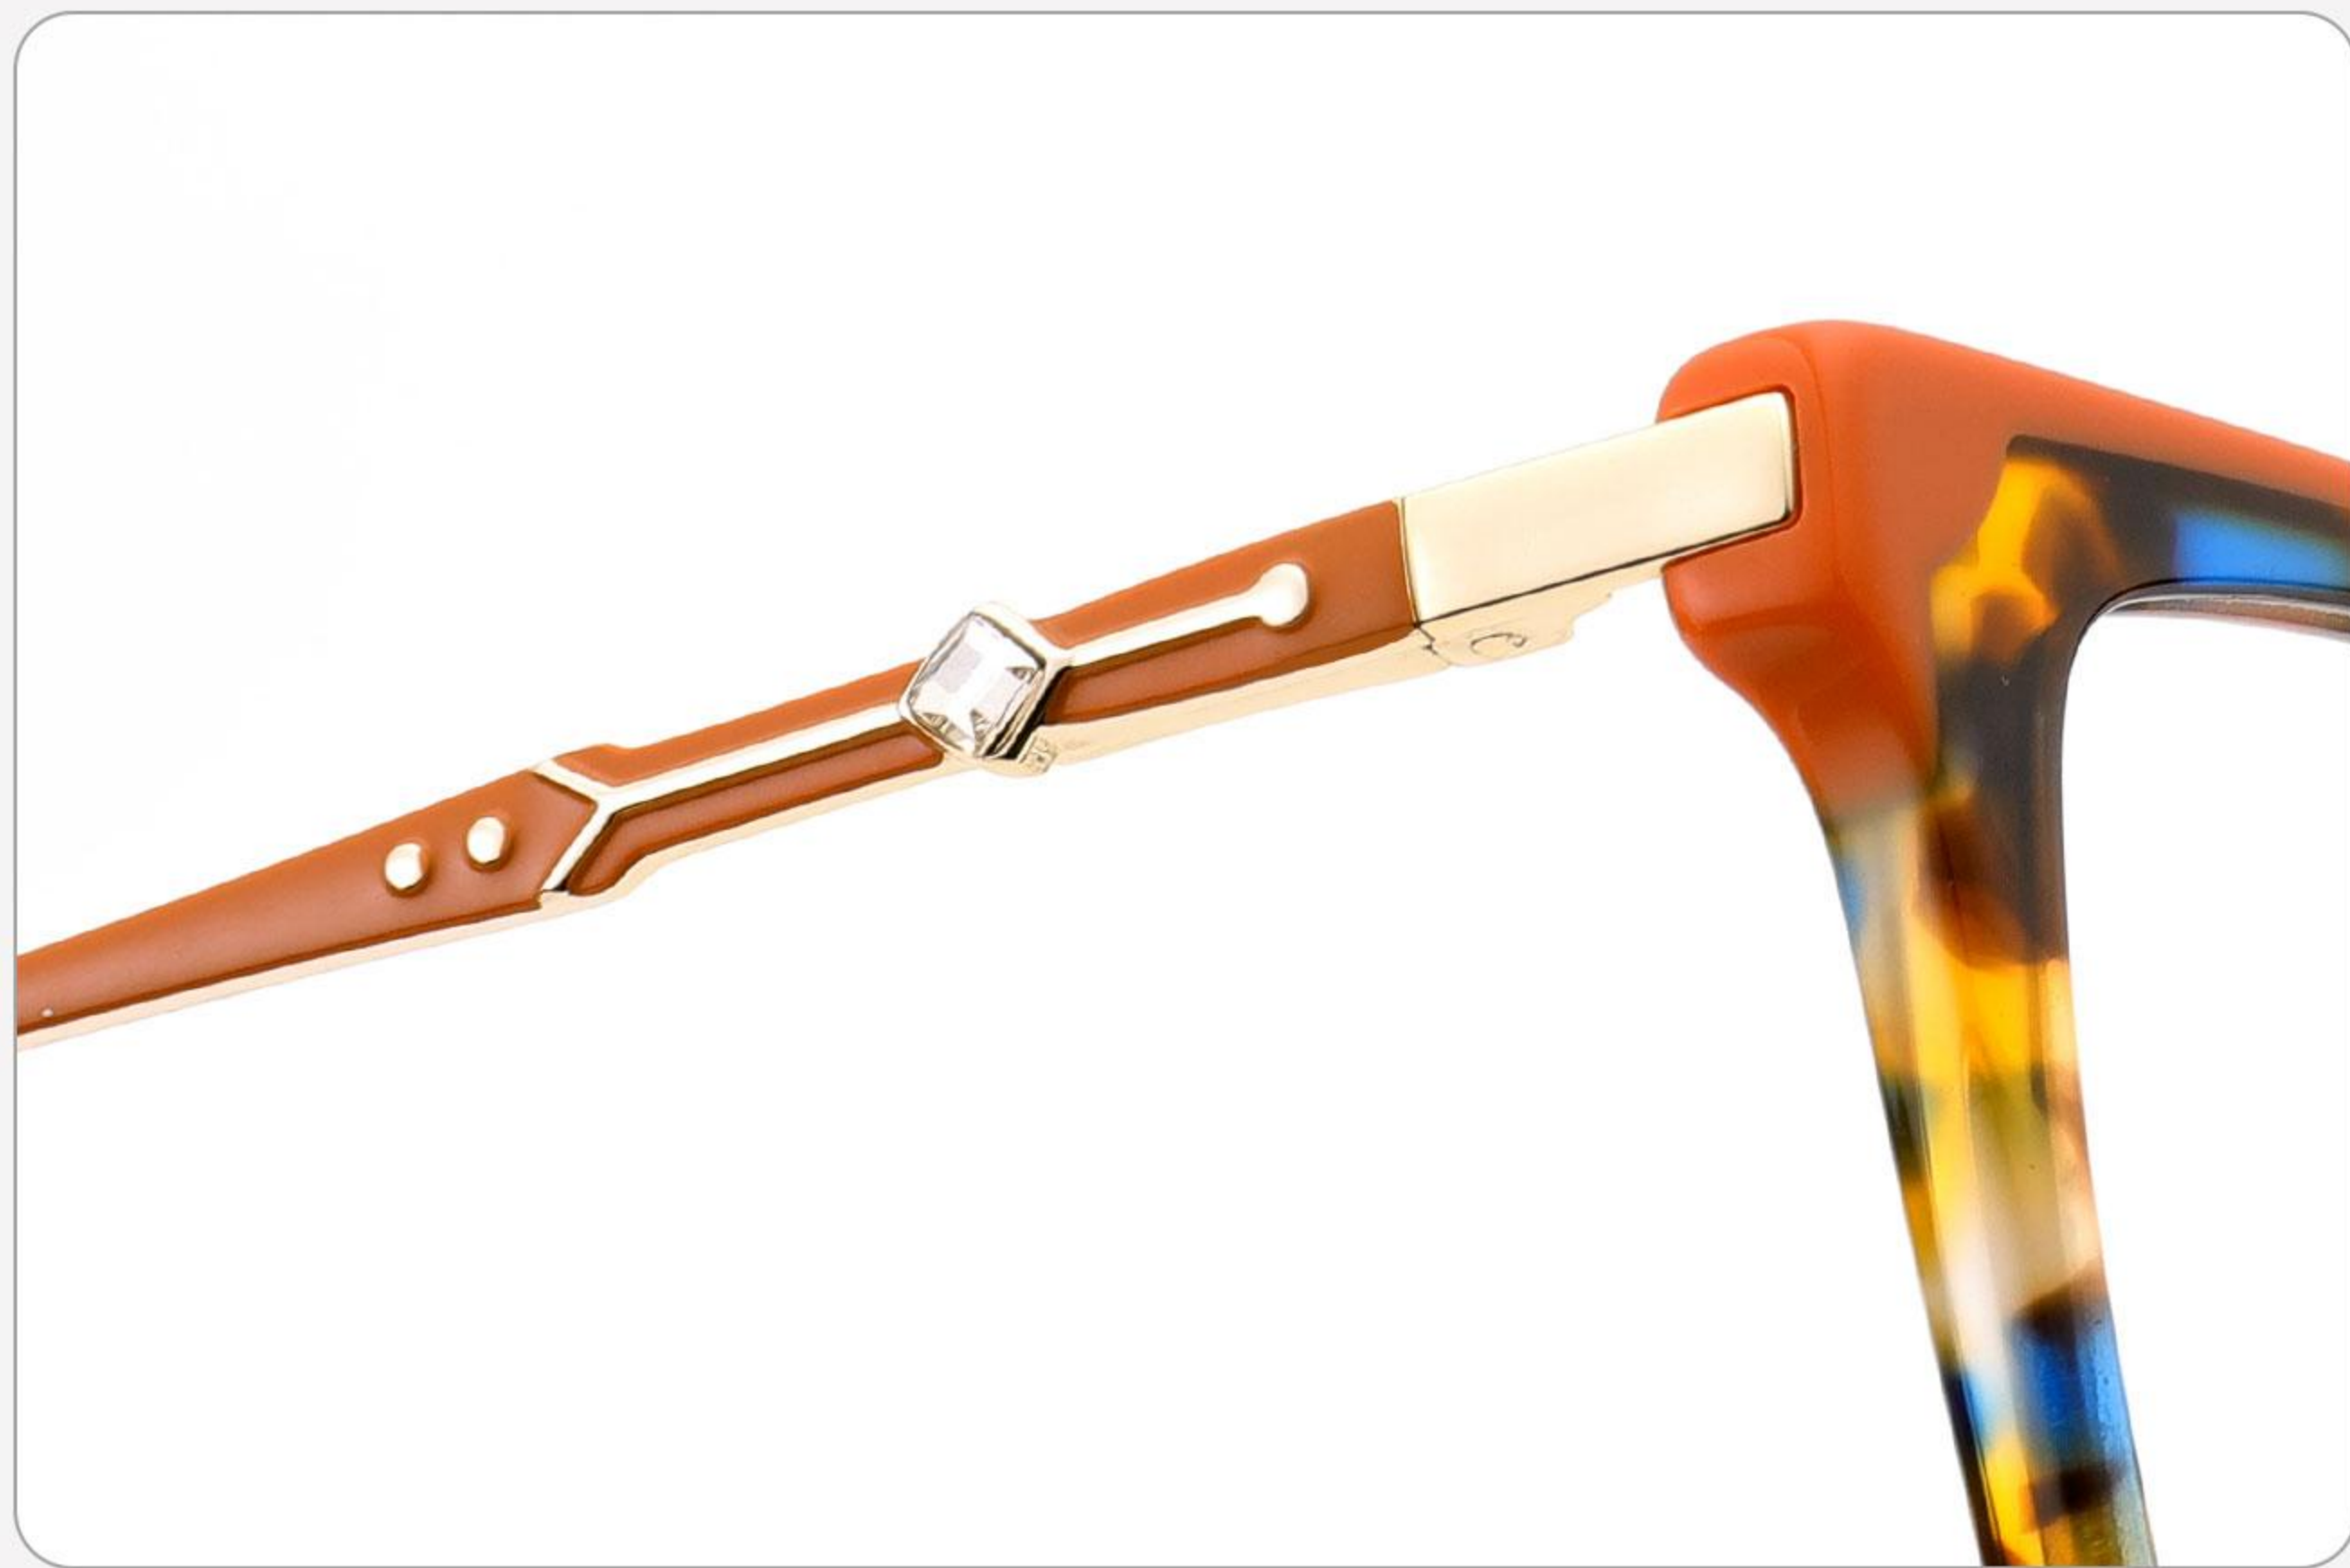

MODEL: YD1346

SIZE: 52-17-140

ACETATE

 (138mm)

 (52mm)

 (43mm)

 (17mm)

 (140mm)

 23.4g

C1 demi/orange

C2 demi/blue

C3 blue

C4 light blue

MODEL: YD1347

SIZE: 53-16-142

ACETATE

 (136mm)

 (53mm)

 (41mm)

 (16mm)

 (142mm)

 23.8g

C1 light brown/red

C2 light blue/green

C3 demi/orange

C4 blue/purple

MODEL: YD1348

SIZE: 53-16-140

ACETATE

 (139mm)

 (53mm)

 (43mm)