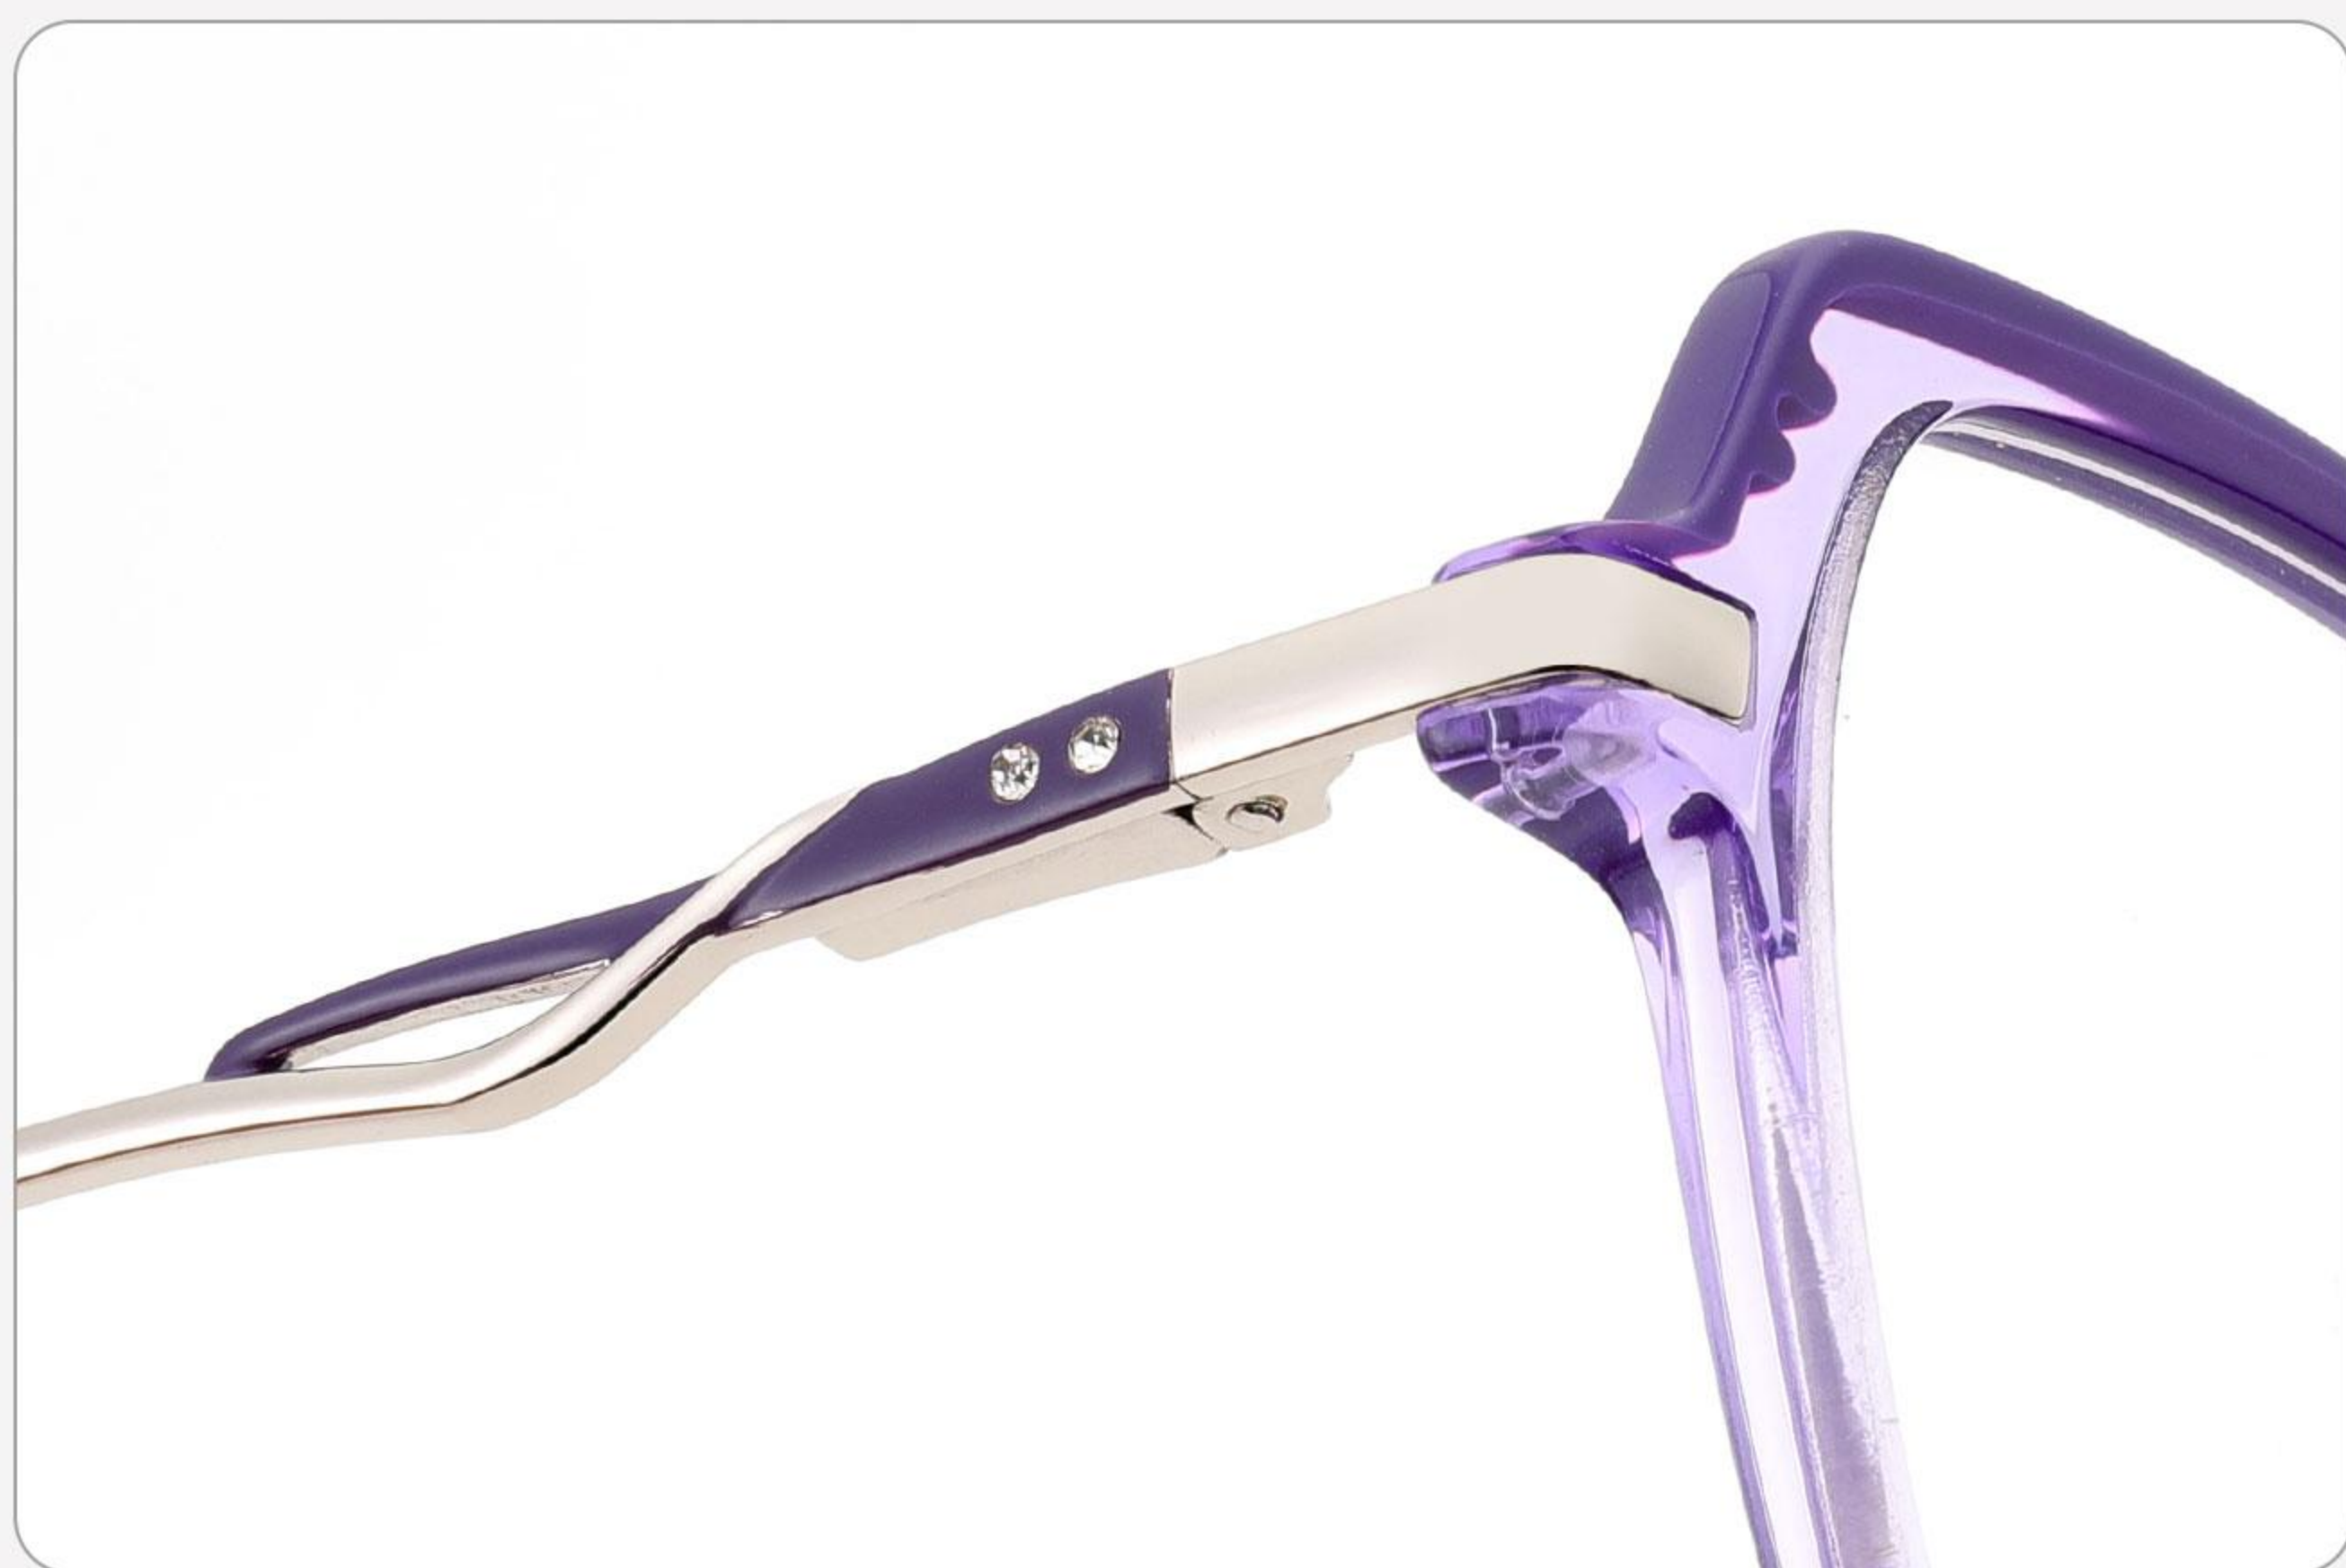

C3 demi/orange

C4 blue/purple

MODEL: YD1348

SIZE: 53-16-140

ACETATE

 (139mm)

 (53mm)

 (43mm)

 (16mm)

 (140mm)

 23.6g

C1 light purple/purple

C2 light brown/pink

C3 demi/green

C4 demi/orange

MODEL: YD1349