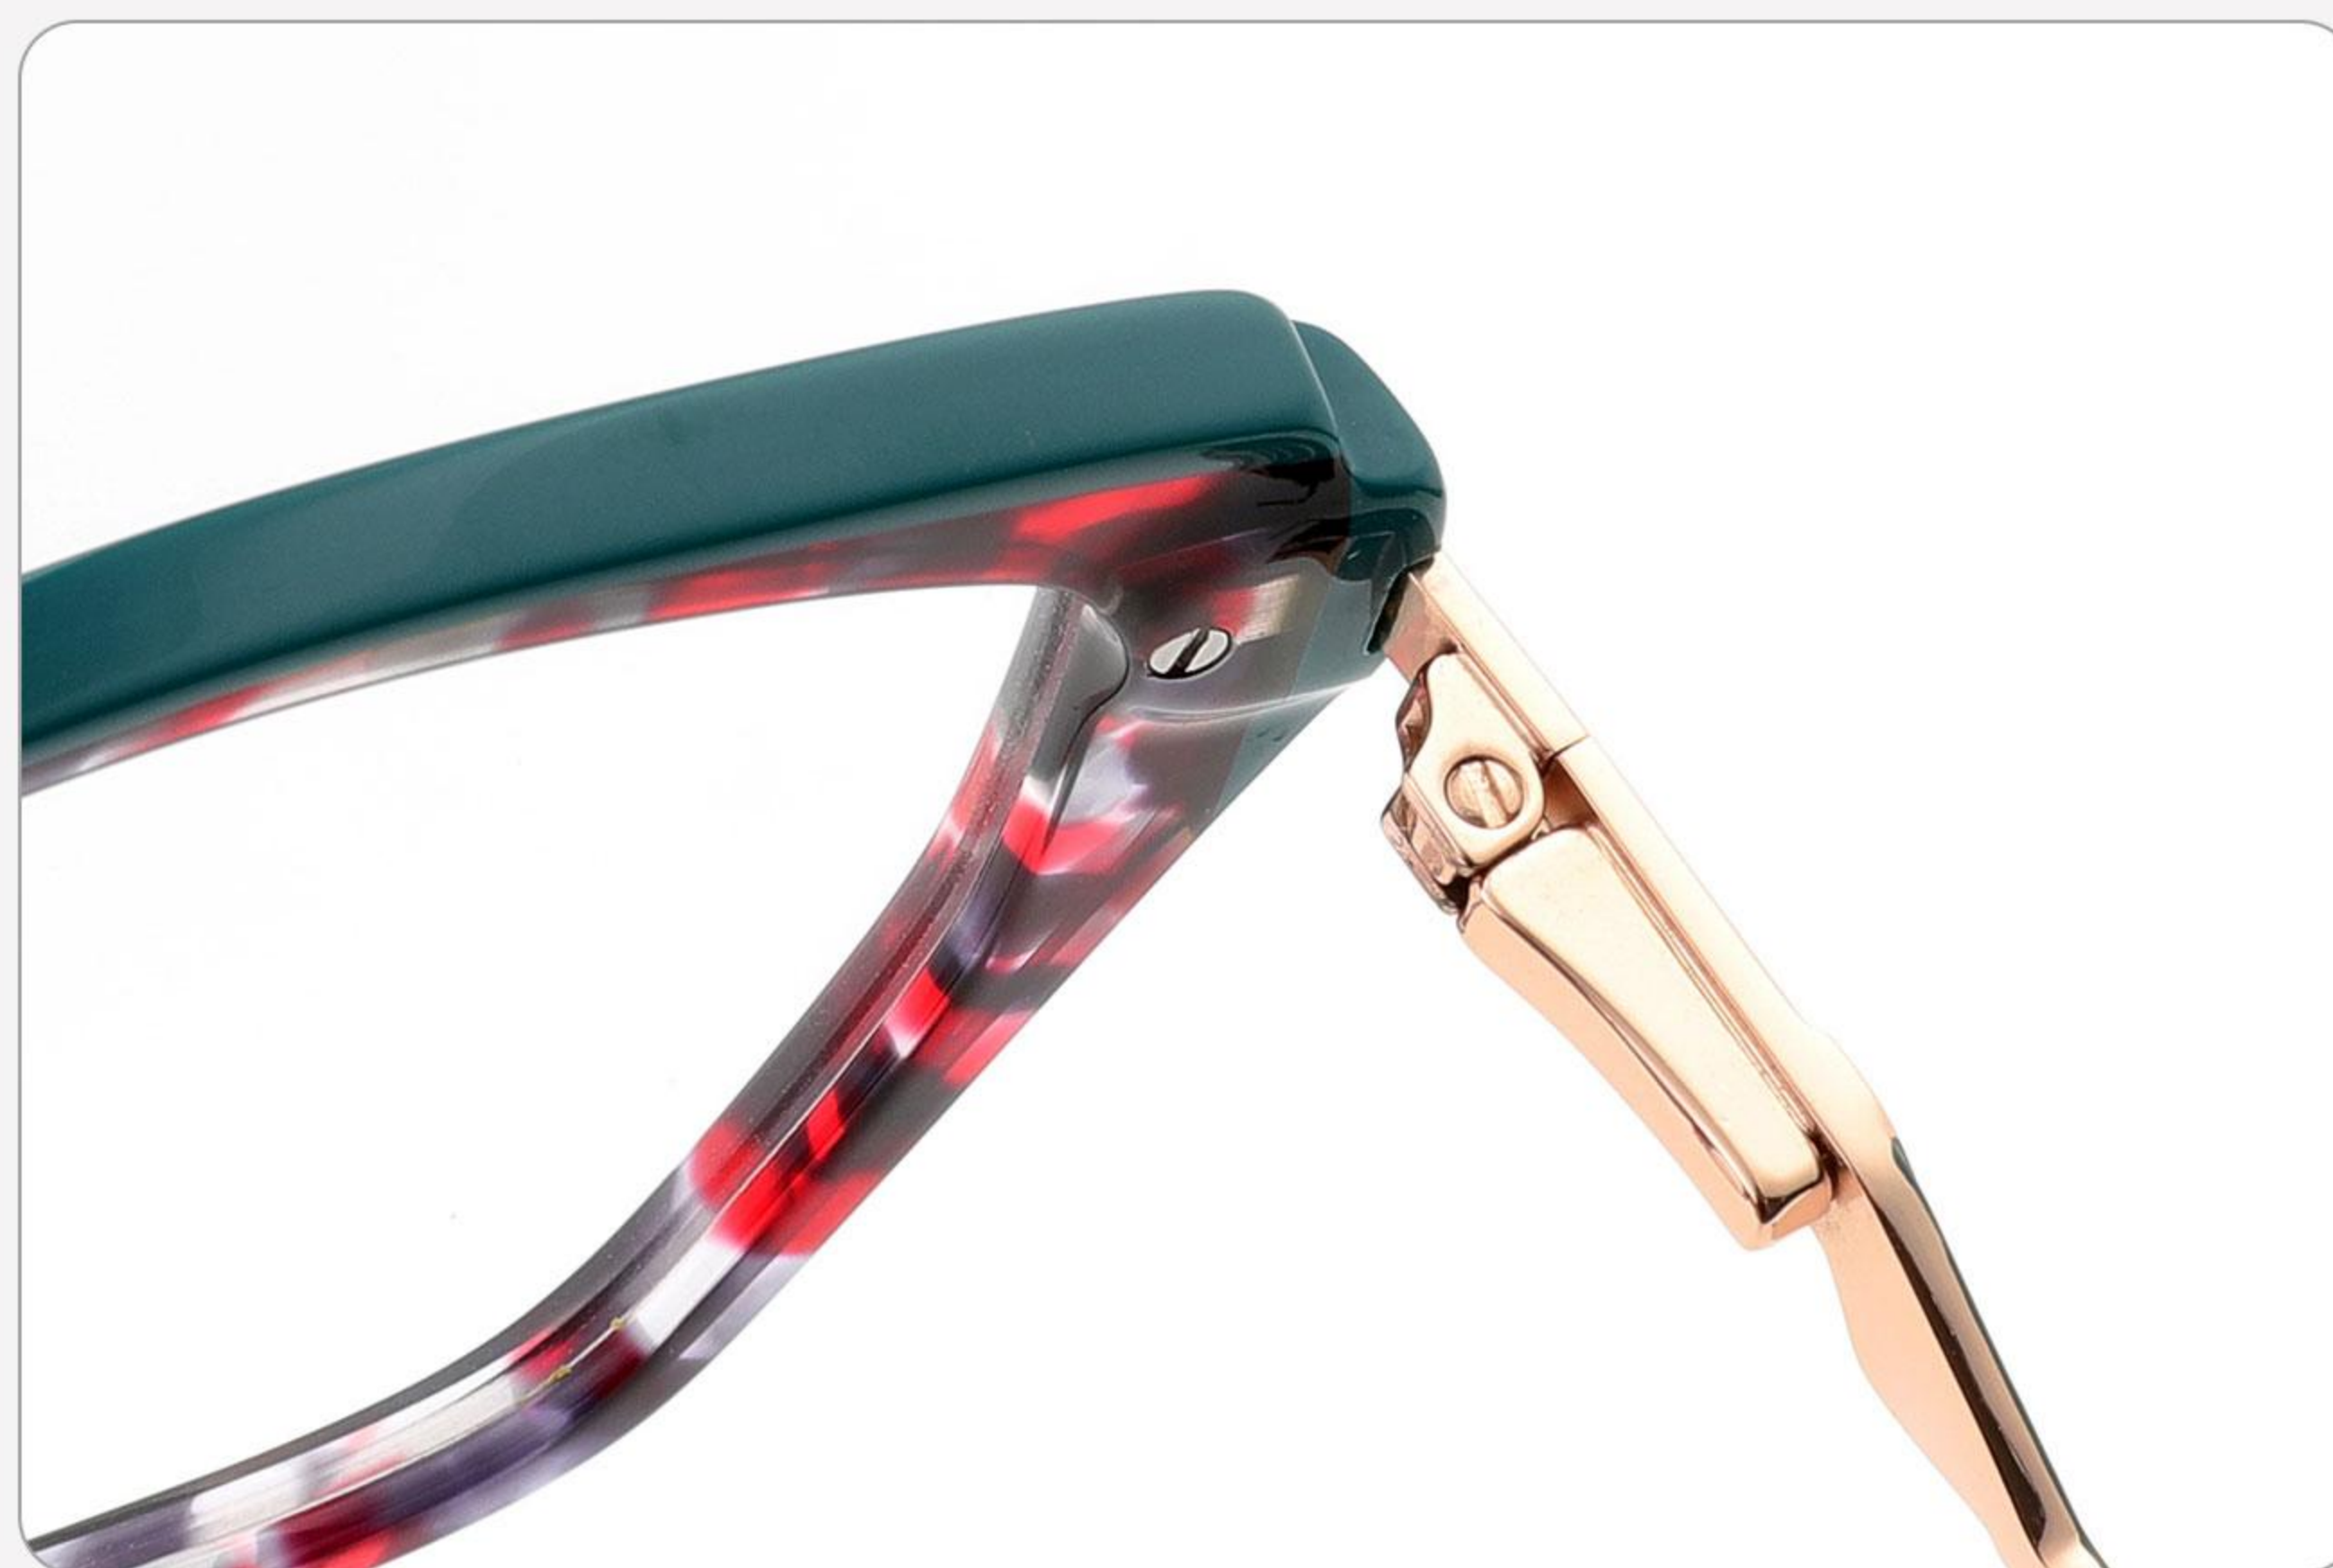

C1 demi/white

C2 demi/purple

C3 demi/green

C4 demi/yellow

MODEL: YD1350

SIZE: 53-16-142

ACETATE

 (135mm)