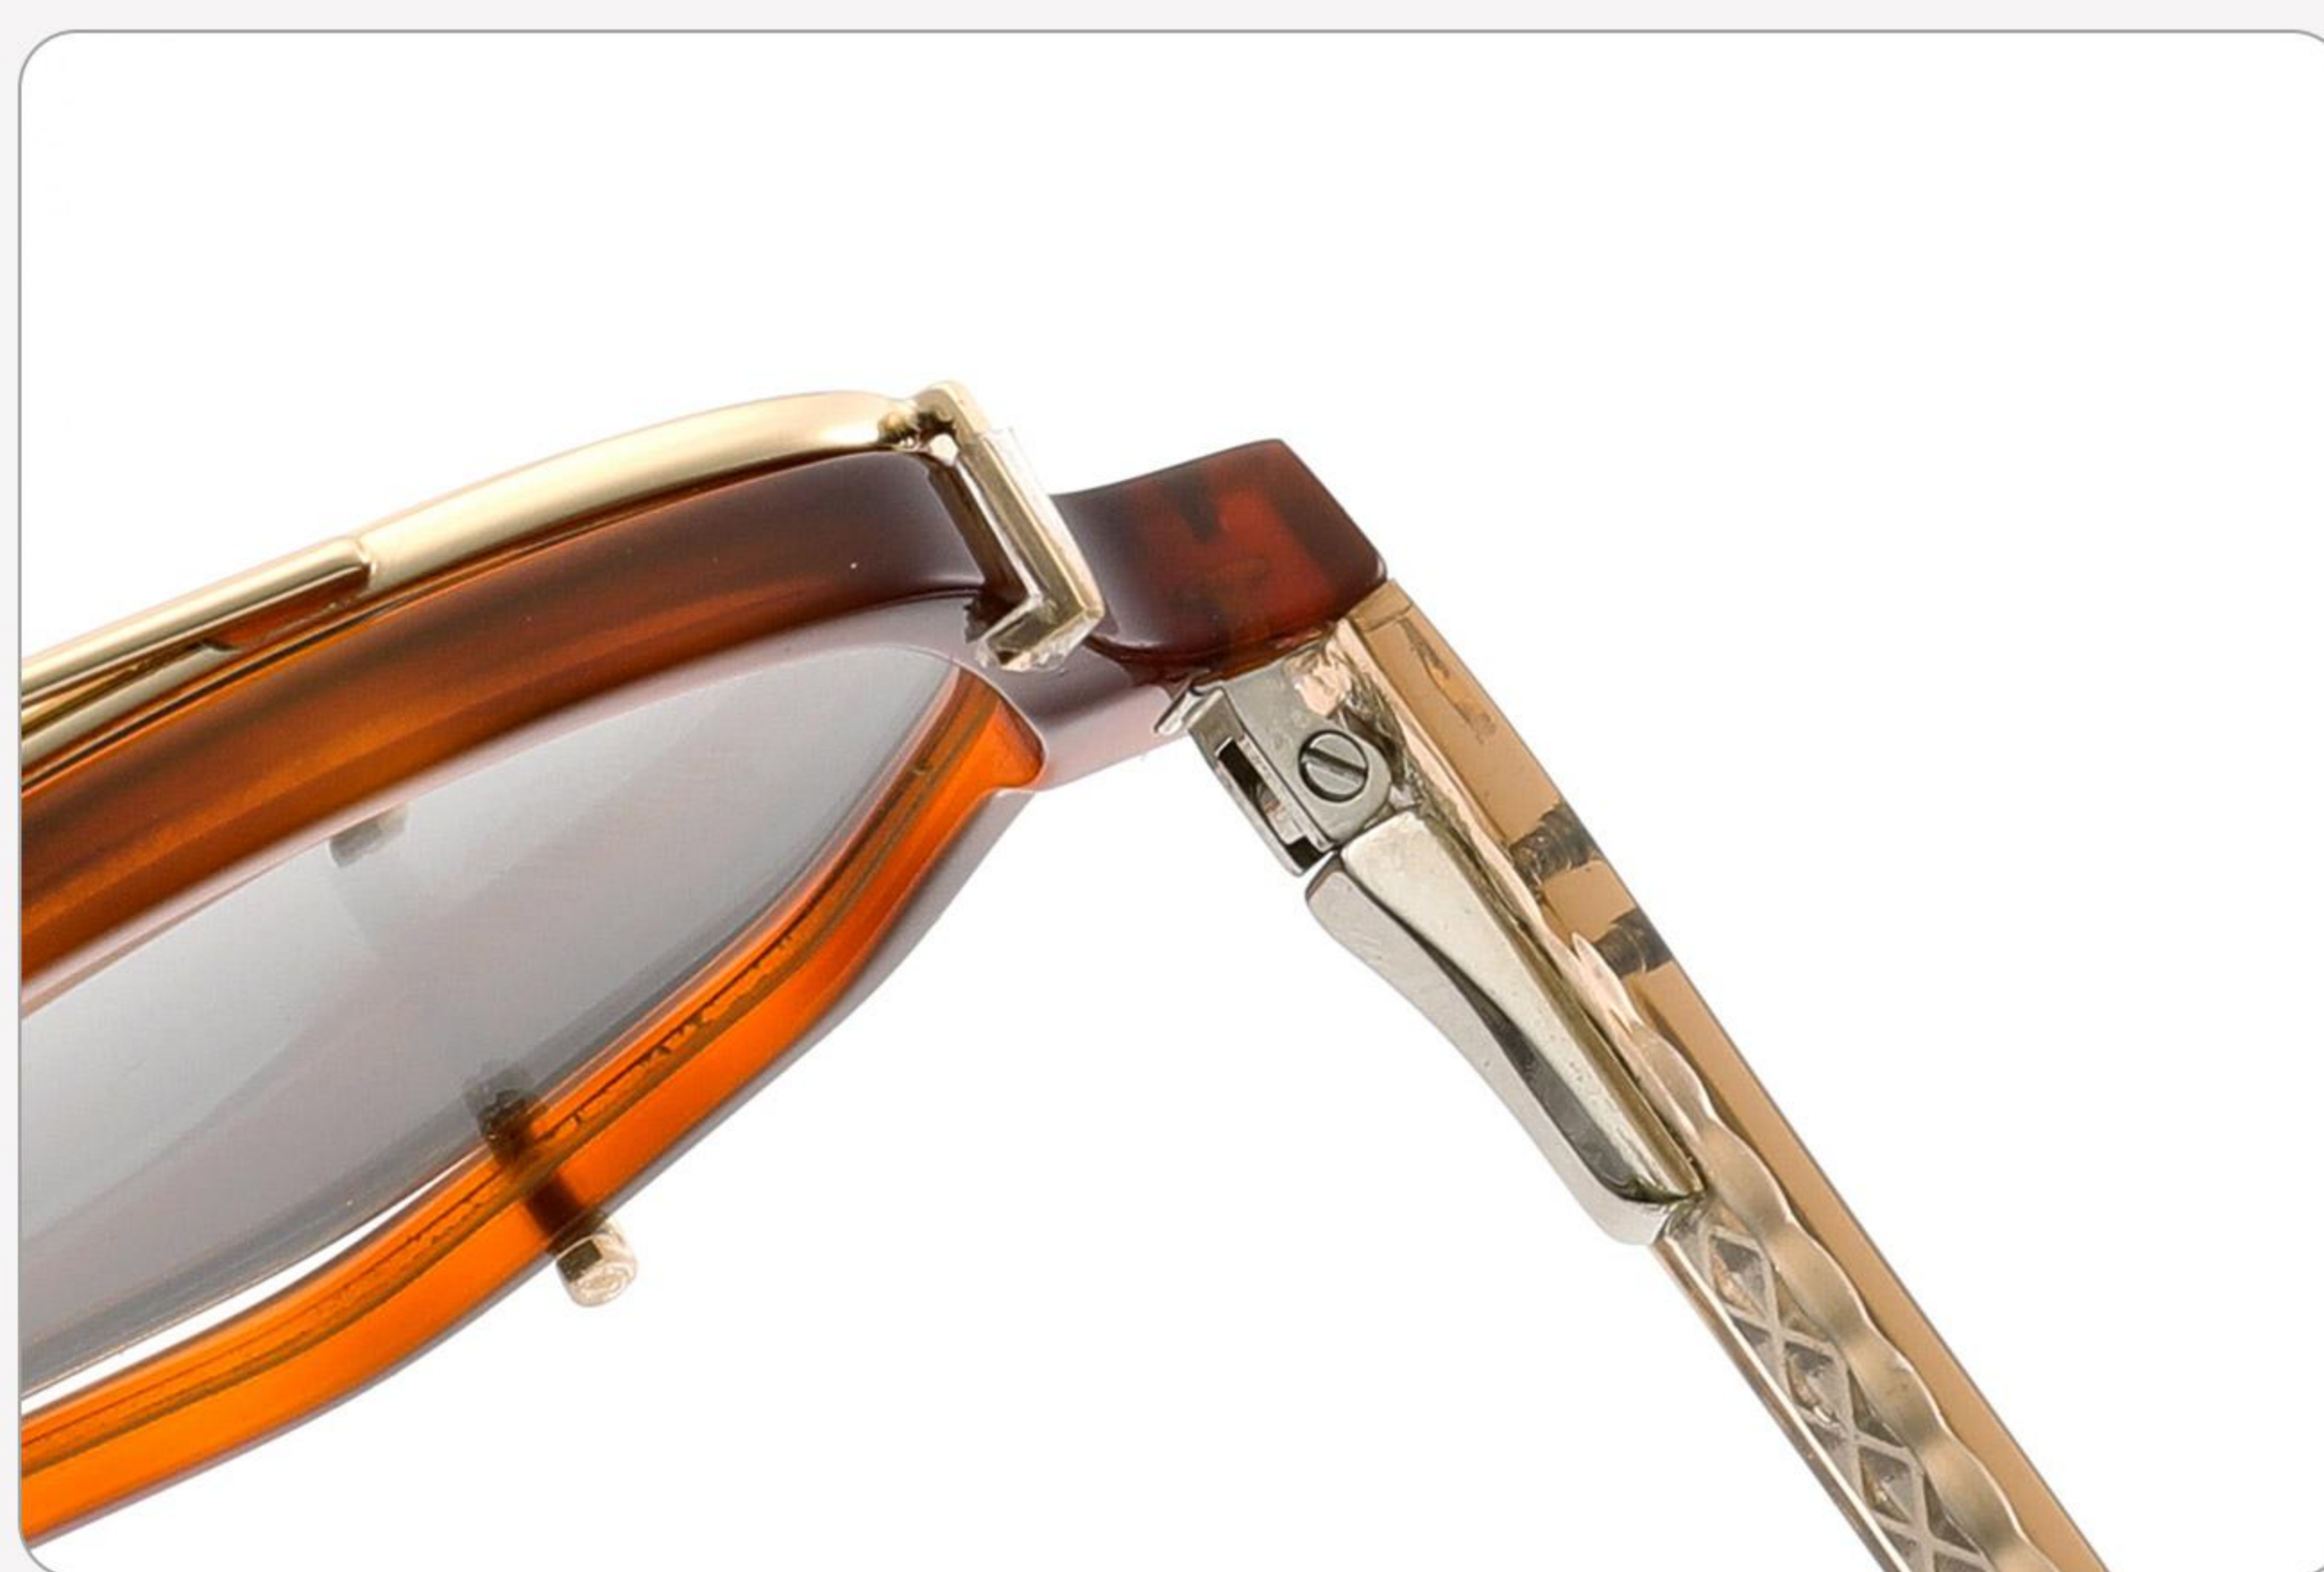

MODEL: FG1241G

SIZE: 52-19-140

ACETATE