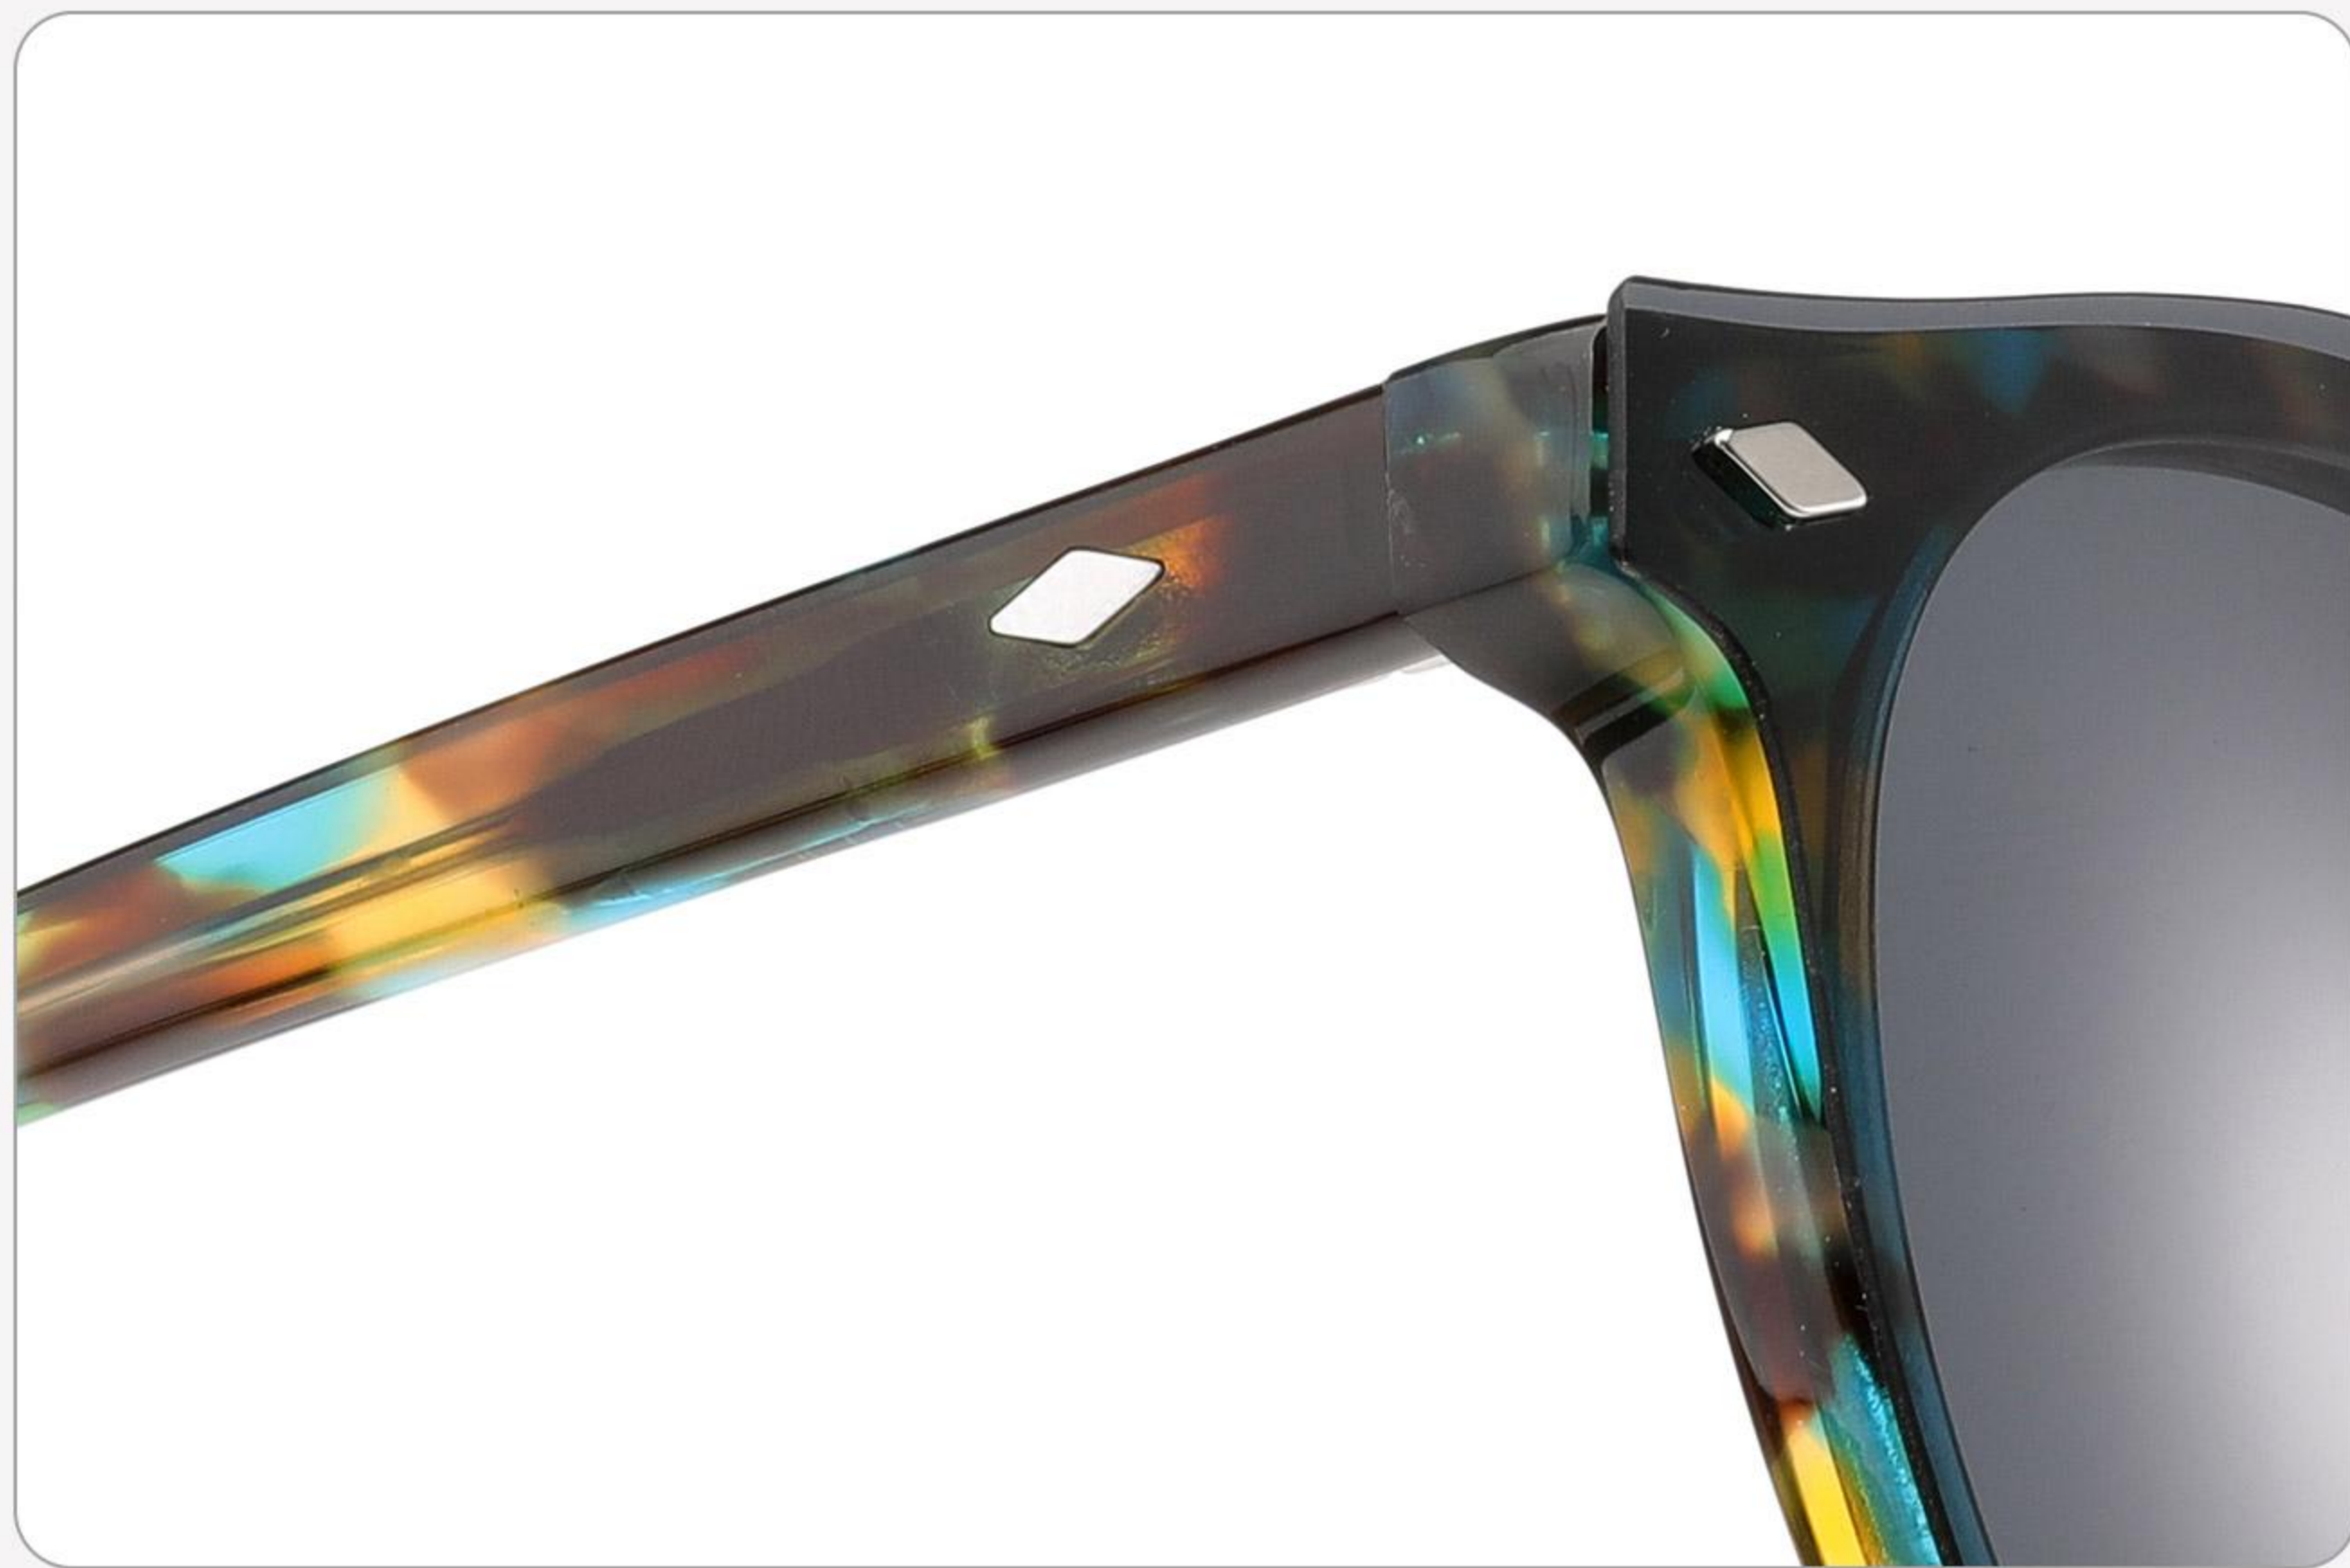

MODEL: FG1609

SIZE: 50-19-145

ACETATE